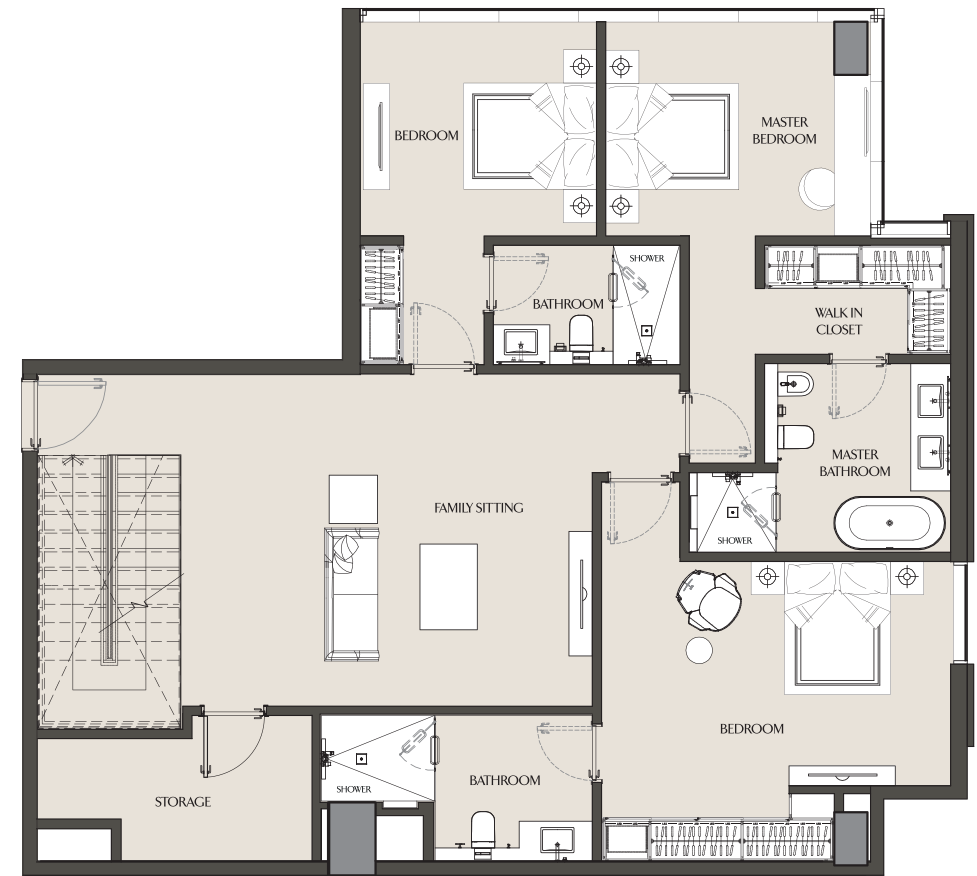

LOWER LEVEL

UPPER LEVEL

Apartment Area	190.31 m ²	2048.48 ft ²
Balcony Area	29.26 m ²	314.95 ft ²
Total Area	219.57 m ²	2363.43 ft ²

TWO BEDROOM VILLA

VILLA 07 - 303 | PODIUM 3 & 4

LOWER LEVEL

UPPER LEVEL

Apartment Area	229.99 m ²	2475.59 ft ²
Balcony Area	28.67 m ²	308.60 ft ²
Total Area	258.66 m ²	2784.19 ft ²

TWO BEDROOM VILLA

VILLA 08 - 304 | PODIUM 3 & 4

LOWER LEVEL

UPPER LEVEL

Apartment Area	214.95 m ²	2313.70 ft ²
Balcony Area	29.32 m ²	315.60 ft ²
Total Area	244.27 m ²	2629.30 ft ²

FOUR BEDROOM VILLA

VILLA 10 - 306 | PODIUM 3 & 4

LOWER LEVEL

UPPER LEVEL

Apartment Area	290.73 m ²	3129.39 ft ²
Balcony Area	32.77 m ²	352.73 ft ²
Total Area	323.50 m ²	3482.12 ft ²

FOUR BEDROOM VILLA

VILLA 12 - 502 | PODIUM 5 & 6

LOWER LEVEL

UPPER LEVEL

Apartment Area	349.82 m ²	3765.43 ft ²
Balcony Area	79.50 m ²	855.73 ft ²
Total Area	429.32 m ²	4621.16 ft ²