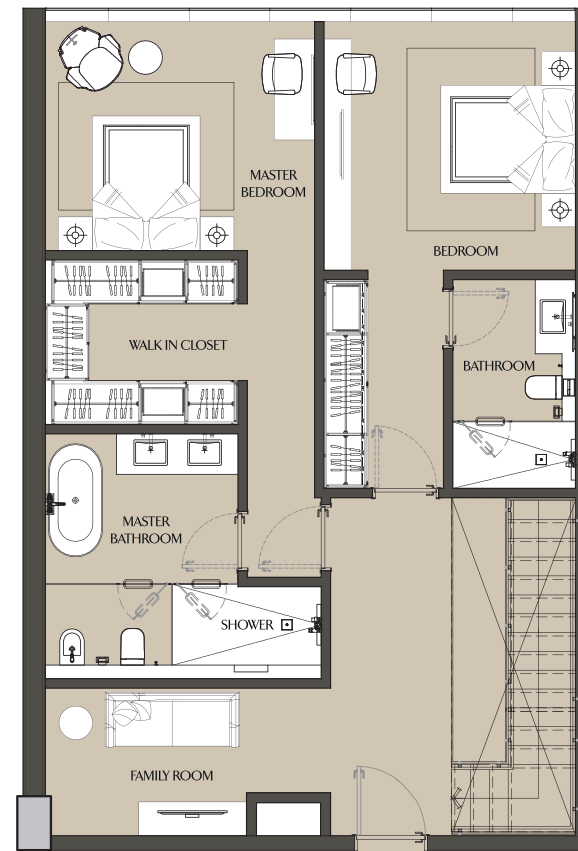

Apartment Area	353.03 m ²	3799.98 ft ²
Balcony Area	35.37 m ²	380.72 ft ²
Total Area	388.40 m ²	4180.70 ft ²

FOUR BEDROOM VILLA

VILLA 04 - 104 | PODIUM 1 & 2

LOWER LEVEL

UPPER LEVEL

Apartment Area	327.22 m ²	3522.17 ft ²
Balcony Area	70.54 m ²	759.29 ft ²
Total Area	397.76 m ²	4281.45 ft ²

TWO BEDROOM VILLA

VILLA 05 - 301 | PODIUM 3 & 4

LOWER LEVEL

UPPER LEVEL

Apartment Area	199.61 m ²	2148.58 ft ²
Balcony Area	26.01 m ²	279.97 ft ²
Total Area	225.62 m ²	2428.55 ft ²

TWO BEDROOM VILLA

VILLA 06 - 302 | PODIUM 3 & 4

LOWER LEVEL

UPPER LEVEL

Apartment Area	190.31 m ²	2048.48 ft ²
Balcony Area	29.26 m ²	314.95 ft ²
Total Area	219.57 m ²	2363.43 ft ²

TWO BEDROOM VILLA

VILLA 07 - 303 | PODIUM 3 & 4

LOWER LEVEL

UPPER LEVEL

Apartment Area	229.99 m ²	2475.59 ft ²
Balcony Area	28.67 m ²	308.60 ft ²
Total Area	258.66 m ²	2784.19 ft ²