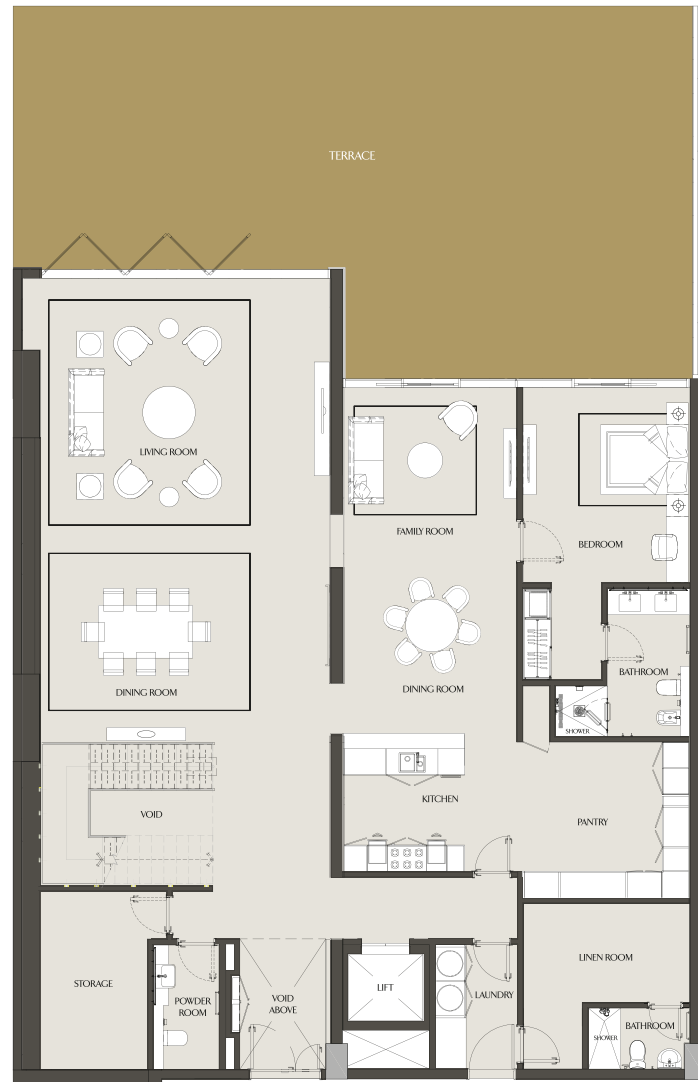

FIVE BEDROOM VILLA

VILLA 01 - 101 | PODIUM 1 & 2

LOWER LEVEL

UPPER LEVEL

Apartment Area	500.69 m ²	5389.38 ft ²
Balcony Area	129.63 m ²	1395.33 ft ²
Total Area	630.32 m ²	6784.71 ft ²

FIVE BEDROOM VILLA

VILLA 02 - 102 | PODIUM 1 & 2

LOWER LEVEL

UPPER LEVEL

Apartment Area	395.58 m ²	4257.99 ft ²
Balcony Area	108.31 m ²	1165.84 ft ²
Total Area	503.89 m ²	5423.82 ft ²

FOUR BEDROOM VILLA

VILLA 03 - 103 | PODIUM 1 & 2

LOWER LEVEL

UPPER LEVEL

Apartment Area	353.03 m ²	3799.98 ft ²
Balcony Area	35.37 m ²	380.72 ft ²
Total Area	388.40 m ²	4180.70 ft ²

FOUR BEDROOM VILLA

VILLA 04 - 104 | PODIUM 1 & 2

LOWER LEVEL

UPPER LEVEL

Apartment Area	327.22 m ²	3522.17 ft ²
Balcony Area	70.54 m ²	759.29 ft ²
Total Area	397.76 m ²	4281.45 ft ²

TWO BEDROOM VILLA

VILLA 05 - 301 | PODIUM 3 & 4

LOWER LEVEL

UPPER LEVEL

Apartment Area	199.61 m ²	2148.58 ft ²
Balcony Area	26.01 m ²	279.97 ft ²
Total Area	225.62 m ²	2428.55 ft ²

TWO BEDROOM VILLA

VILLA 06 - 302 | PODIUM 3 & 4