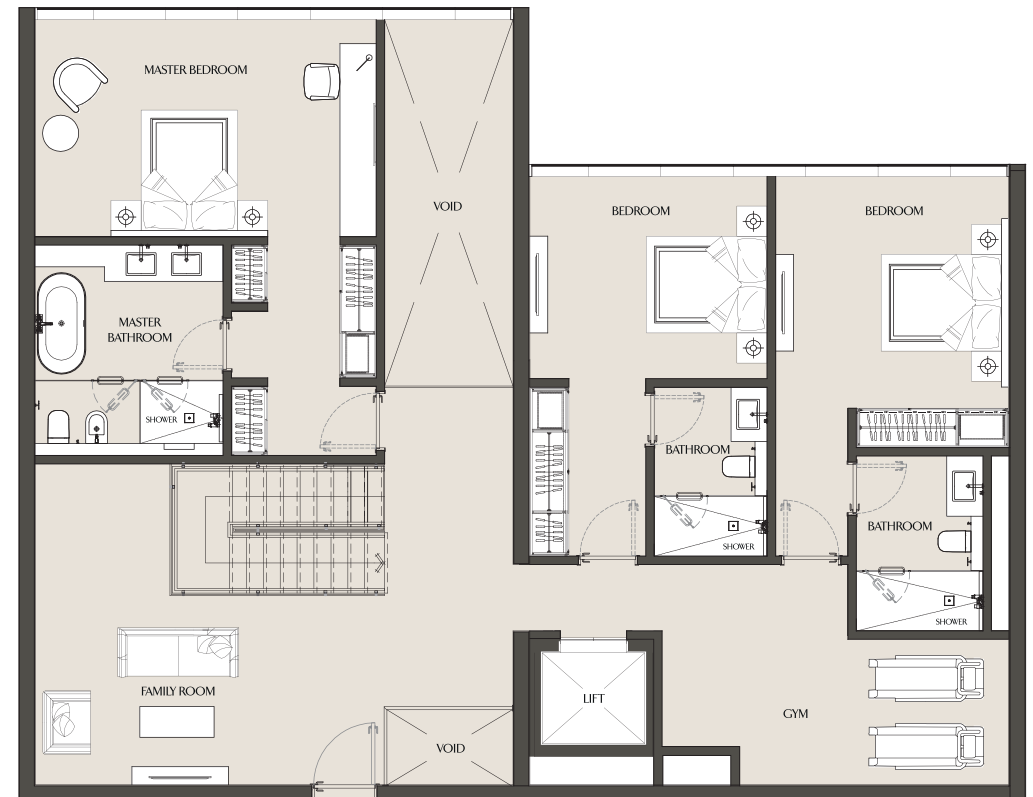

FIVE BEDROOM VILLA

VILLA 01 - 101 | PODIUM 1 & 2

LOWER LEVEL

UPPER LEVEL

Apartment Area	500.69 m ²	5389.38 ft ²
Balcony Area	129.63 m ²	1395.33 ft ²
Total Area	630.32 m ²	6784.71 ft ²

FIVE BEDROOM VILLA

VILLA 02 - 102 | PODIUM 1 & 2

LOWER LEVEL

UPPER LEVEL

Apartment Area	395.58 m ²	4257.99 ft ²
Balcony Area	108.31 m ²	1165.84 ft ²
Total Area	503.89 m ²	5423.82 ft ²

FOUR BEDROOM VILLA

VILLA 03 - 103 | PODIUM 1 & 2

LOWER LEVEL

UPPER LEVEL

Apartment Area	353.03 m ²	3799.98 ft ²
Balcony Area	35.37 m ²	380.72 ft ²
Total Area	388.40 m ²	4180.70 ft ²

FOUR BEDROOM VILLA

VILLA 04 - 104 | PODIUM 1 & 2

LOWER LEVEL

UPPER LEVEL

Apartment Area	327.22 m ²	3522.17 ft ²
Balcony Area	70.54 m ²	759.29 ft ²
Total Area	397.76 m ²	4281.45 ft ²

TWO BEDROOM VILLA

VILLA 05 - 301 | PODIUM 3 & 4

LOWER LEVEL

UPPER LEVEL

Apartment Area	199.61 m ²	2148.58 ft ²
Balcony Area	26.01 m ²	279.97 ft ²
Total Area	225.62 m ²	2428.55 ft ²

TWO BEDROOM VILLA

VILLA 06 - 302 | PODIUM 3 & 4