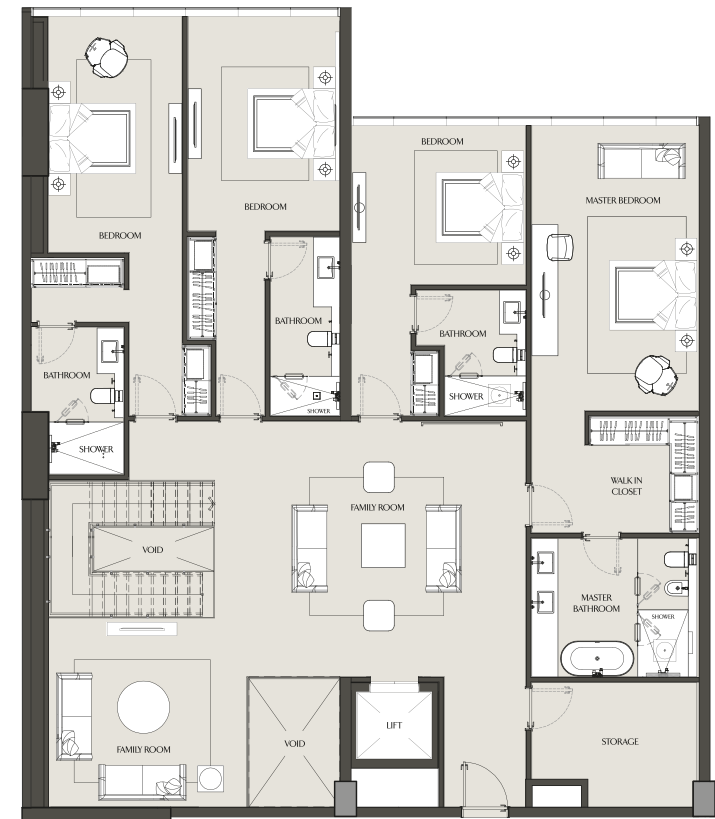

FIVE BEDROOM VILLA

VILLA 01 - 101 | PODIUM 1 & 2

LOWER LEVEL

UPPER LEVEL

Apartment Area	500.69 m ²	5389.38 ft ²
Balcony Area	129.63 m ²	1395.33 ft ²
Total Area	630.32 m ²	6784.71 ft ²

FIVE BEDROOM VILLA

VILLA 02 - 102 | PODIUM 1 & 2

LOWER LEVEL

UPPER LEVEL

Apartment Area	395.58 m ²	4257.99 ft ²
Balcony Area	108.31 m ²	1165.84 ft ²
Total Area	503.89 m ²	5423.82 ft ²

FOUR BEDROOM VILLA

VILLA 03 - 103 | PODIUM 1 & 2

LOWER LEVEL

UPPER LEVEL

Apartment Area	353.03 m ²	3799.98 ft ²
Balcony Area	35.37 m ²	380.72 ft ²
Total Area	388.40 m ²	4180.70 ft ²

FOUR BEDROOM VILLA

VILLA 04 - 104 | PODIUM 1 & 2

LOWER LEVEL

UPPER LEVEL

Apartment Area	327.22 m ²	3522.17 ft ²
Balcony Area	70.54 m ²	759.29 ft ²
Total Area	397.76 m ²	4281.45 ft ²

TWO BEDROOM VILLA

VILLA 05 - 301 | PODIUM 3 & 4

LOWER LEVEL

UPPER LEVEL

Apartment Area	199.61 m ²	2148.58 ft ²
Balcony Area	26.01 m ²	279.97 ft ²
Total Area	225.62 m ²	2428.55 ft ²

TWO BEDROOM VILLA

VILLA 06 - 302 | PODIUM 3 & 4