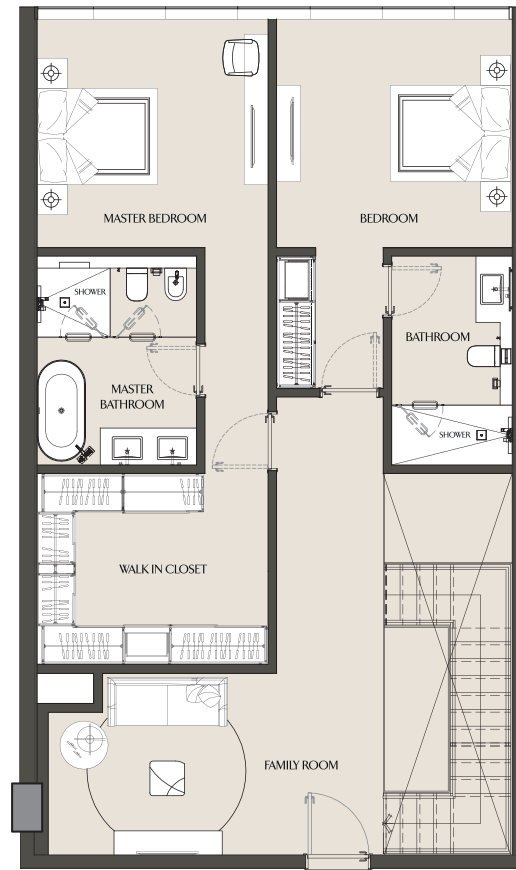

Apartment Area	353.03 m ²	3799.98 ft ²
Balcony Area	35.37 m ²	380.72 ft ²
Total Area	388.40 m ²	4180.70 ft ²

FOUR BEDROOM VILLA

VILLA 04 - 104 | PODIUM 1 & 2

LOWER LEVEL

UPPER LEVEL

Apartment Area	327.22 m ²	3522.17 ft ²
Balcony Area	70.54 m ²	759.29 ft ²
Total Area	397.76 m ²	4281.45 ft ²

TWO BEDROOM VILLA

VILLA 05 - 301 | PODIUM 3 & 4

LOWER LEVEL

UPPER LEVEL

Apartment Area	199.61 m ²	2148.58 ft ²
Balcony Area	26.01 m ²	279.97 ft ²
Total Area	225.62 m ²	2428.55 ft ²

TWO BEDROOM VILLA

VILLA 06 - 302 | PODIUM 3 & 4

LOWER LEVEL

UPPER LEVEL

Apartment Area	190.31 m ²	2048.48 ft ²
Balcony Area	29.26 m ²	314.95 ft ²
Total Area	219.57 m ²	2363.43 ft ²

TWO BEDROOM VILLA

VILLA 07 - 303 | PODIUM 3 & 4

LOWER LEVEL

UPPER LEVEL

Apartment Area	229.99 m ²	2475.59 ft ²
Balcony Area	28.67 m ²	308.60 ft ²
Total Area	258.66 m ²	2784.19 ft ²

TWO BEDROOM VILLA

VILLA 08 - 304 | PODIUM 3 & 4

LOWER LEVEL

UPPER LEVEL

Apartment Area	214.95 m ²	2313.70 ft ²
Balcony Area	29.32 m ²	315.60 ft ²
Total Area	244.27 m ²	2629.30 ft ²

FOUR BEDROOM VILLA

VILLA 10 - 306 | PODIUM 3 & 4