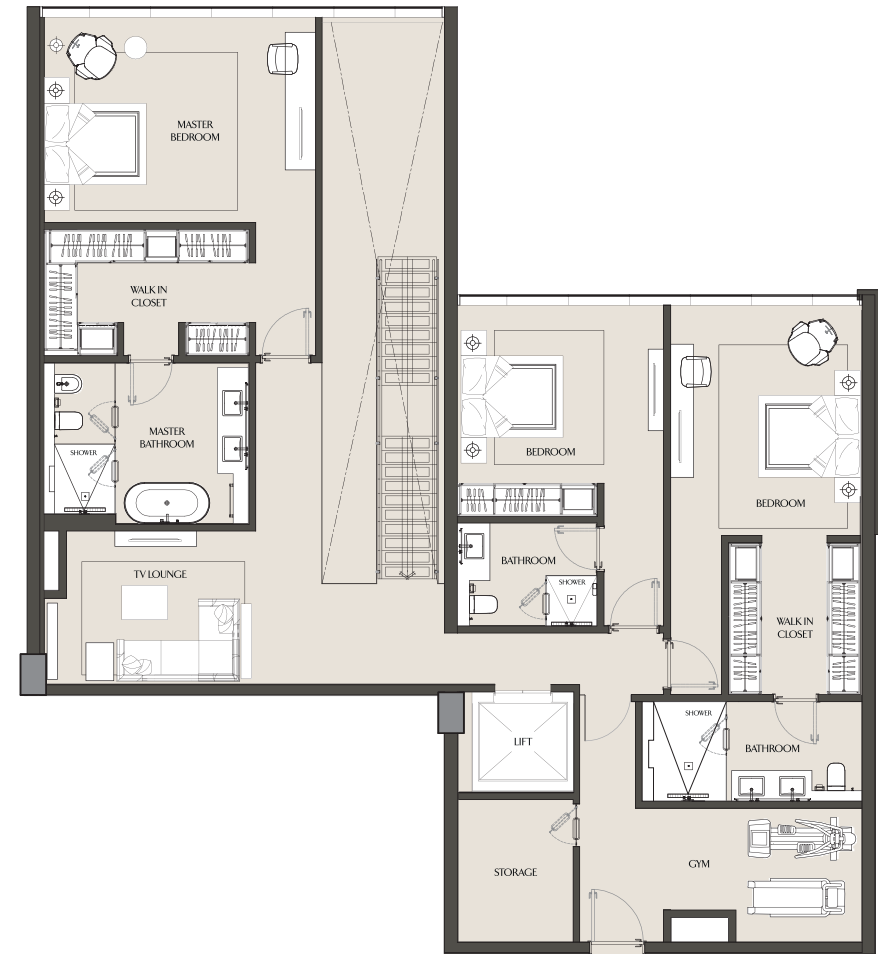

FIVE BEDROOM VILLA

VILLA 01 - 101 | PODIUM 1 & 2

LOWER LEVEL

UPPER LEVEL

Apartment Area	500.69 m ²	5389.38 ft ²
Balcony Area	129.63 m ²	1395.33 ft ²
Total Area	630.32 m ²	6784.71 ft ²

FIVE BEDROOM VILLA

VILLA 02 - 102 | PODIUM 1 & 2

LOWER LEVEL

UPPER LEVEL

Apartment Area	395.58 m ²	4257.99 ft ²
Balcony Area	108.31 m ²	1165.84 ft ²
Total Area	503.89 m ²	5423.82 ft ²

FOUR BEDROOM VILLA

VILLA 03 - 103 | PODIUM 1 & 2

LOWER LEVEL

UPPER LEVEL

Apartment Area	353.03 m ²	3799.98 ft ²
Balcony Area	35.37 m ²	380.72 ft ²
Total Area	388.40 m ²	4180.70 ft ²

FOUR BEDROOM VILLA

VILLA 04 - 104 | PODIUM 1 & 2

LOWER LEVEL

UPPER LEVEL

Apartment Area	327.22 m ²	3522.17 ft ²
Balcony Area	70.54 m ²	759.29 ft ²
Total Area	397.76 m ²	4281.45 ft ²

TWO BEDROOM VILLA

VILLA 05 - 301 | PODIUM 3 & 4

LOWER LEVEL

UPPER LEVEL

Apartment Area	199.61 m ²	2148.58 ft ²
Balcony Area	26.01 m ²	279.97 ft ²
Total Area	225.62 m ²	2428.55 ft ²

TWO BEDROOM VILLA

VILLA 06 - 302 | PODIUM 3 & 4