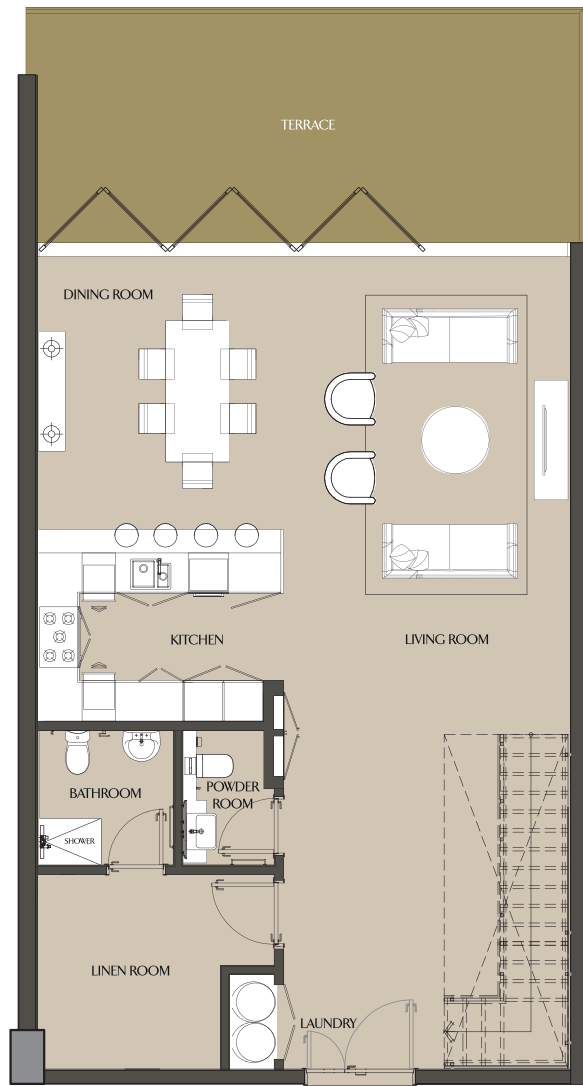

LOWER LEVEL

UPPER LEVEL

Apartment Area	395.58 m ²	4257.99 ft ²
Balcony Area	108.31 m ²	1165.84 ft ²
Total Area	503.89 m ²	5423.82 ft ²

FOUR BEDROOM VILLA

VILLA 03 - 103 | PODIUM 1 & 2

LOWER LEVEL

UPPER LEVEL

Apartment Area	353.03 m ²	3799.98 ft ²
Balcony Area	35.37 m ²	380.72 ft ²
Total Area	388.40 m ²	4180.70 ft ²

FOUR BEDROOM VILLA

VILLA 04 - 104 | PODIUM 1 & 2

LOWER LEVEL

UPPER LEVEL

Apartment Area	327.22 m ²	3522.17 ft ²
Balcony Area	70.54 m ²	759.29 ft ²
Total Area	397.76 m ²	4281.45 ft ²

TWO BEDROOM VILLA

VILLA 05 - 301 | PODIUM 3 & 4

LOWER LEVEL

UPPER LEVEL

Apartment Area	199.61 m ²	2148.58 ft ²
Balcony Area	26.01 m ²	279.97 ft ²
Total Area	225.62 m ²	2428.55 ft ²

TWO BEDROOM VILLA

VILLA 06 - 302 | PODIUM 3 & 4

LOWER LEVEL

UPPER LEVEL

Apartment Area	190.31 m ²	2048.48 ft ²
Balcony Area	29.26 m ²	314.95 ft ²
Total Area	219.57 m ²	2363.43 ft ²

TWO BEDROOM VILLA

VILLA 07 - 303 | PODIUM 3 & 4

LOWER LEVEL

UPPER LEVEL

Apartment Area	229.99 m ²	2475.59 ft ²
Balcony Area	28.67 m ²	308.60 ft ²
Total Area	258.66 m ²	2784.19 ft ²