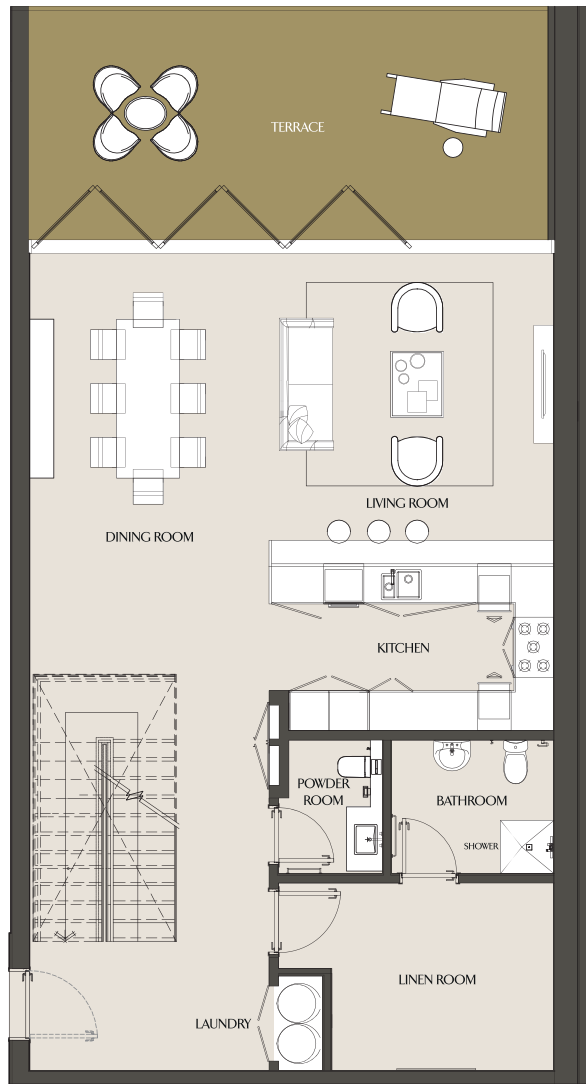

LOWER LEVEL

UPPER LEVEL

Apartment Area	395.58 m ²	4257.99 ft ²
Balcony Area	108.31 m ²	1165.84 ft ²
Total Area	503.89 m ²	5423.82 ft ²

FOUR BEDROOM VILLA

VILLA 03 - 103 | PODIUM 1 & 2

LOWER LEVEL

UPPER LEVEL

LOWER LEVEL

UPPER LEVEL

Apartment Area	290.73 m ²	3129.39 ft ²
Balcony Area	32.77 m ²	352.73 ft ²
Total Area	323.50 m ²	3482.12 ft ²

FOUR BEDROOM VILLA

VILLA 12 - 502 | PODIUM 5 & 6

LOWER LEVEL

UPPER LEVEL

Apartment Area	349.82 m ²	3765.43 ft ²
Balcony Area	79.50 m ²	855.73 ft ²
Total Area	429.32 m ²	4621.16 ft ²

TWO BEDROOM VILLA

VILLA 15 - 702 | PODIUM 7 & 8

LOWER LEVEL

UPPER LEVEL

Apartment Area	196.68 m ²	2117.04 ft ²
Balcony Area	48.79 m ²	525.17 ft ²
Total Area	245.47 m ²	2642.22 ft ²