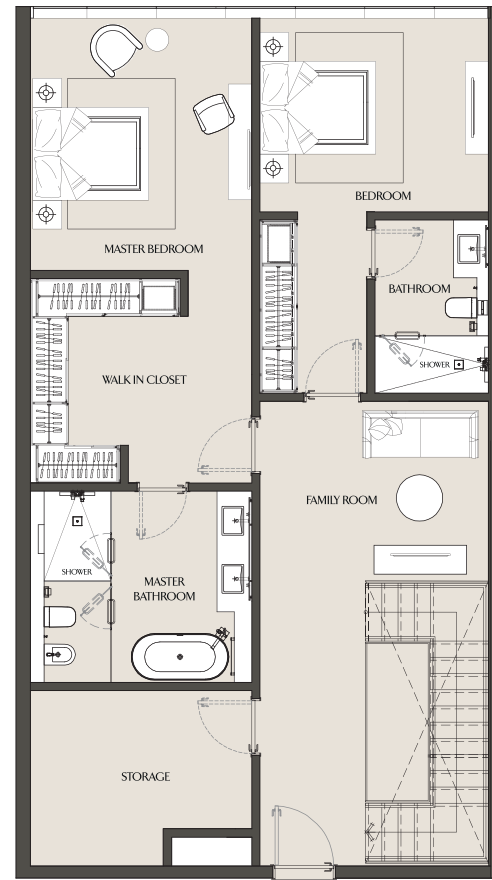

Apartment Area	353.03 m ²	3799.98 ft ²
Balcony Area	35.37 m ²	380.72 ft ²
Total Area	388.40 m ²	4180.70 ft ²

FOUR BEDROOM VILLA

VILLA 04 - 104 | PODIUM 1 & 2

LOWER LEVEL

UPPER LEVEL

Apartment Area	327.22 m ²	3522.17 ft ²
Balcony Area	70.54 m ²	759.29 ft ²
Total Area	397.76 m ²	4281.45 ft ²

TWO BEDROOM VILLA

VILLA 05 - 301 | PODIUM 3 & 4

LOWER LEVEL

UPPER LEVEL

Apartment Area	199.61 m ²	2148.58 ft ²
Balcony Area	26.01 m ²	279.97 ft ²
Total Area	225.62 m ²	2428.55 ft ²

TWO BEDROOM VILLA

VILLA 06 - 302 | PODIUM 3 & 4

LOWER LEVEL

UPPER LEVEL

Apartment Area	190.31 m ²	2048.48 ft ²
Balcony Area	29.26 m ²	314.95 ft ²
Total Area	219.57 m ²	2363.43 ft ²

TWO BEDROOM VILLA

VILLA 07 - 303 | PODIUM 3 & 4

LOWER LEVEL

UPPER LEVEL

Apartment Area	229.99 m ²	2475.59 ft ²
Balcony Area	28.67 m ²	308.60 ft ²
Total Area	258.66 m ²	2784.19 ft ²

TWO BEDROOM VILLA

VILLA 08 - 304 | PODIUM 3 & 4

LOWER LEVEL

UPPER LEVEL

Apartment Area	214.95 m ²	2313.70 ft ²
Balcony Area	29.32 m ²	315.60 ft ²
Total Area	244.27 m ²	2629.30 ft ²

FOUR BEDROOM VILLA

VILLA 10 - 306 | PODIUM 3 & 4