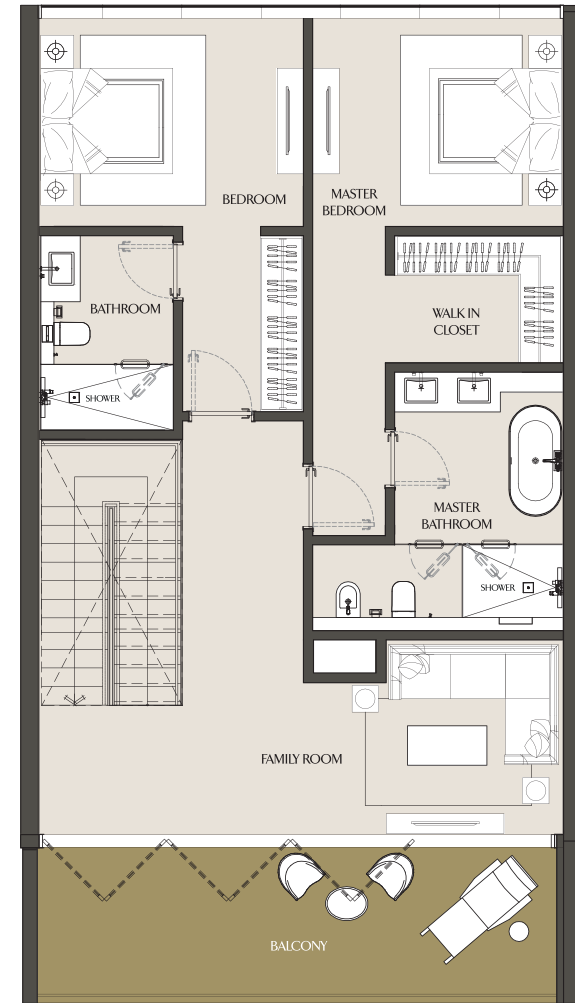

LOWER LEVEL

UPPER LEVEL

Apartment Area	290.73 m ²	3129.39 ft ²
Balcony Area	32.77 m ²	352.73 ft ²
Total Area	323.50 m ²	3482.12 ft ²

FOUR BEDROOM VILLA

VILLA 12 - 502 | PODIUM 5 & 6

LOWER LEVEL

UPPER LEVEL

Apartment Area	349.82 m ²	3765.43 ft ²
Balcony Area	79.50 m ²	855.73 ft ²
Total Area	429.32 m ²	4621.16 ft ²

TWO BEDROOM VILLA

VILLA 15 - 702 | PODIUM 7 & 8

LOWER LEVEL

UPPER LEVEL

Apartment Area	196.68 m ²	2117.04 ft ²
Balcony Area	48.79 m ²	525.17 ft ²
Total Area	245.47 m ²	2642.22 ft ²