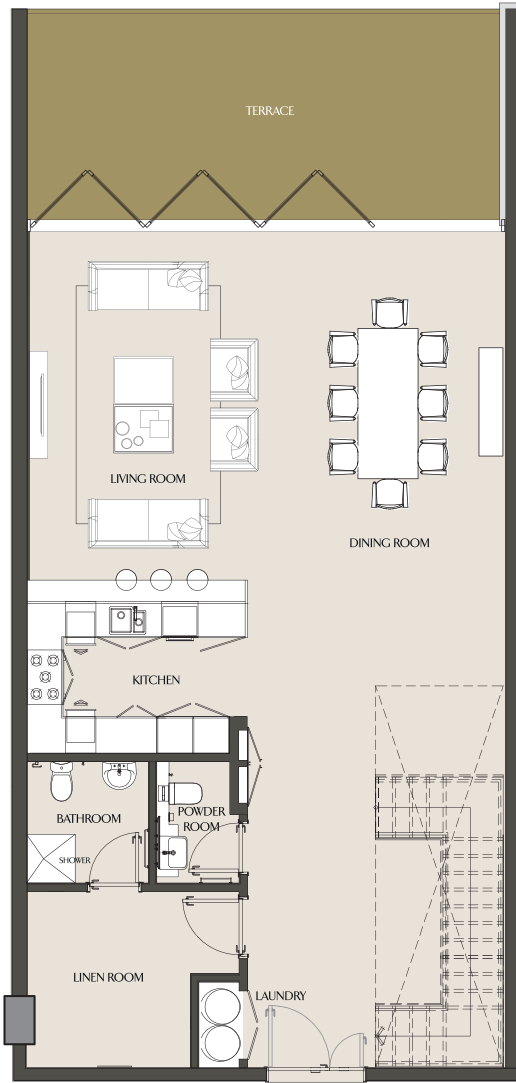

TWO BEDROOM VILLA

VILLA 05 - 301 | PODIUM 3 & 4

LOWER LEVEL

UPPER LEVEL

Apartment Area	199.61 m ²	2148.58 ft ²
Balcony Area	26.01 m ²	279.97 ft ²
Total Area	225.62 m ²	2428.55 ft ²

TWO BEDROOM VILLA

VILLA 06 - 302 | PODIUM 3 & 4

LOWER LEVEL

UPPER LEVEL

Apartment Area	190.31 m ²	2048.48 ft ²
Balcony Area	29.26 m ²	314.95 ft ²
Total Area	219.57 m ²	2363.43 ft ²

TWO BEDROOM VILLA

VILLA 07 - 303 | PODIUM 3 & 4

LOWER LEVEL

UPPER LEVEL

Apartment Area	229.99 m ²	2475.59 ft ²
Balcony Area	28.67 m ²	308.60 ft ²
Total Area	258.66 m ²	2784.19 ft ²

TWO BEDROOM VILLA

VILLA 08 - 304 | PODIUM 3 & 4

LOWER LEVEL

UPPER LEVEL

Apartment Area	214.95 m ²	2313.70 ft ²
Balcony Area	29.32 m ²	315.60 ft ²
Total Area	244.27 m ²	2629.30 ft ²

FOUR BEDROOM VILLA

VILLA 10 - 306 | PODIUM 3 & 4