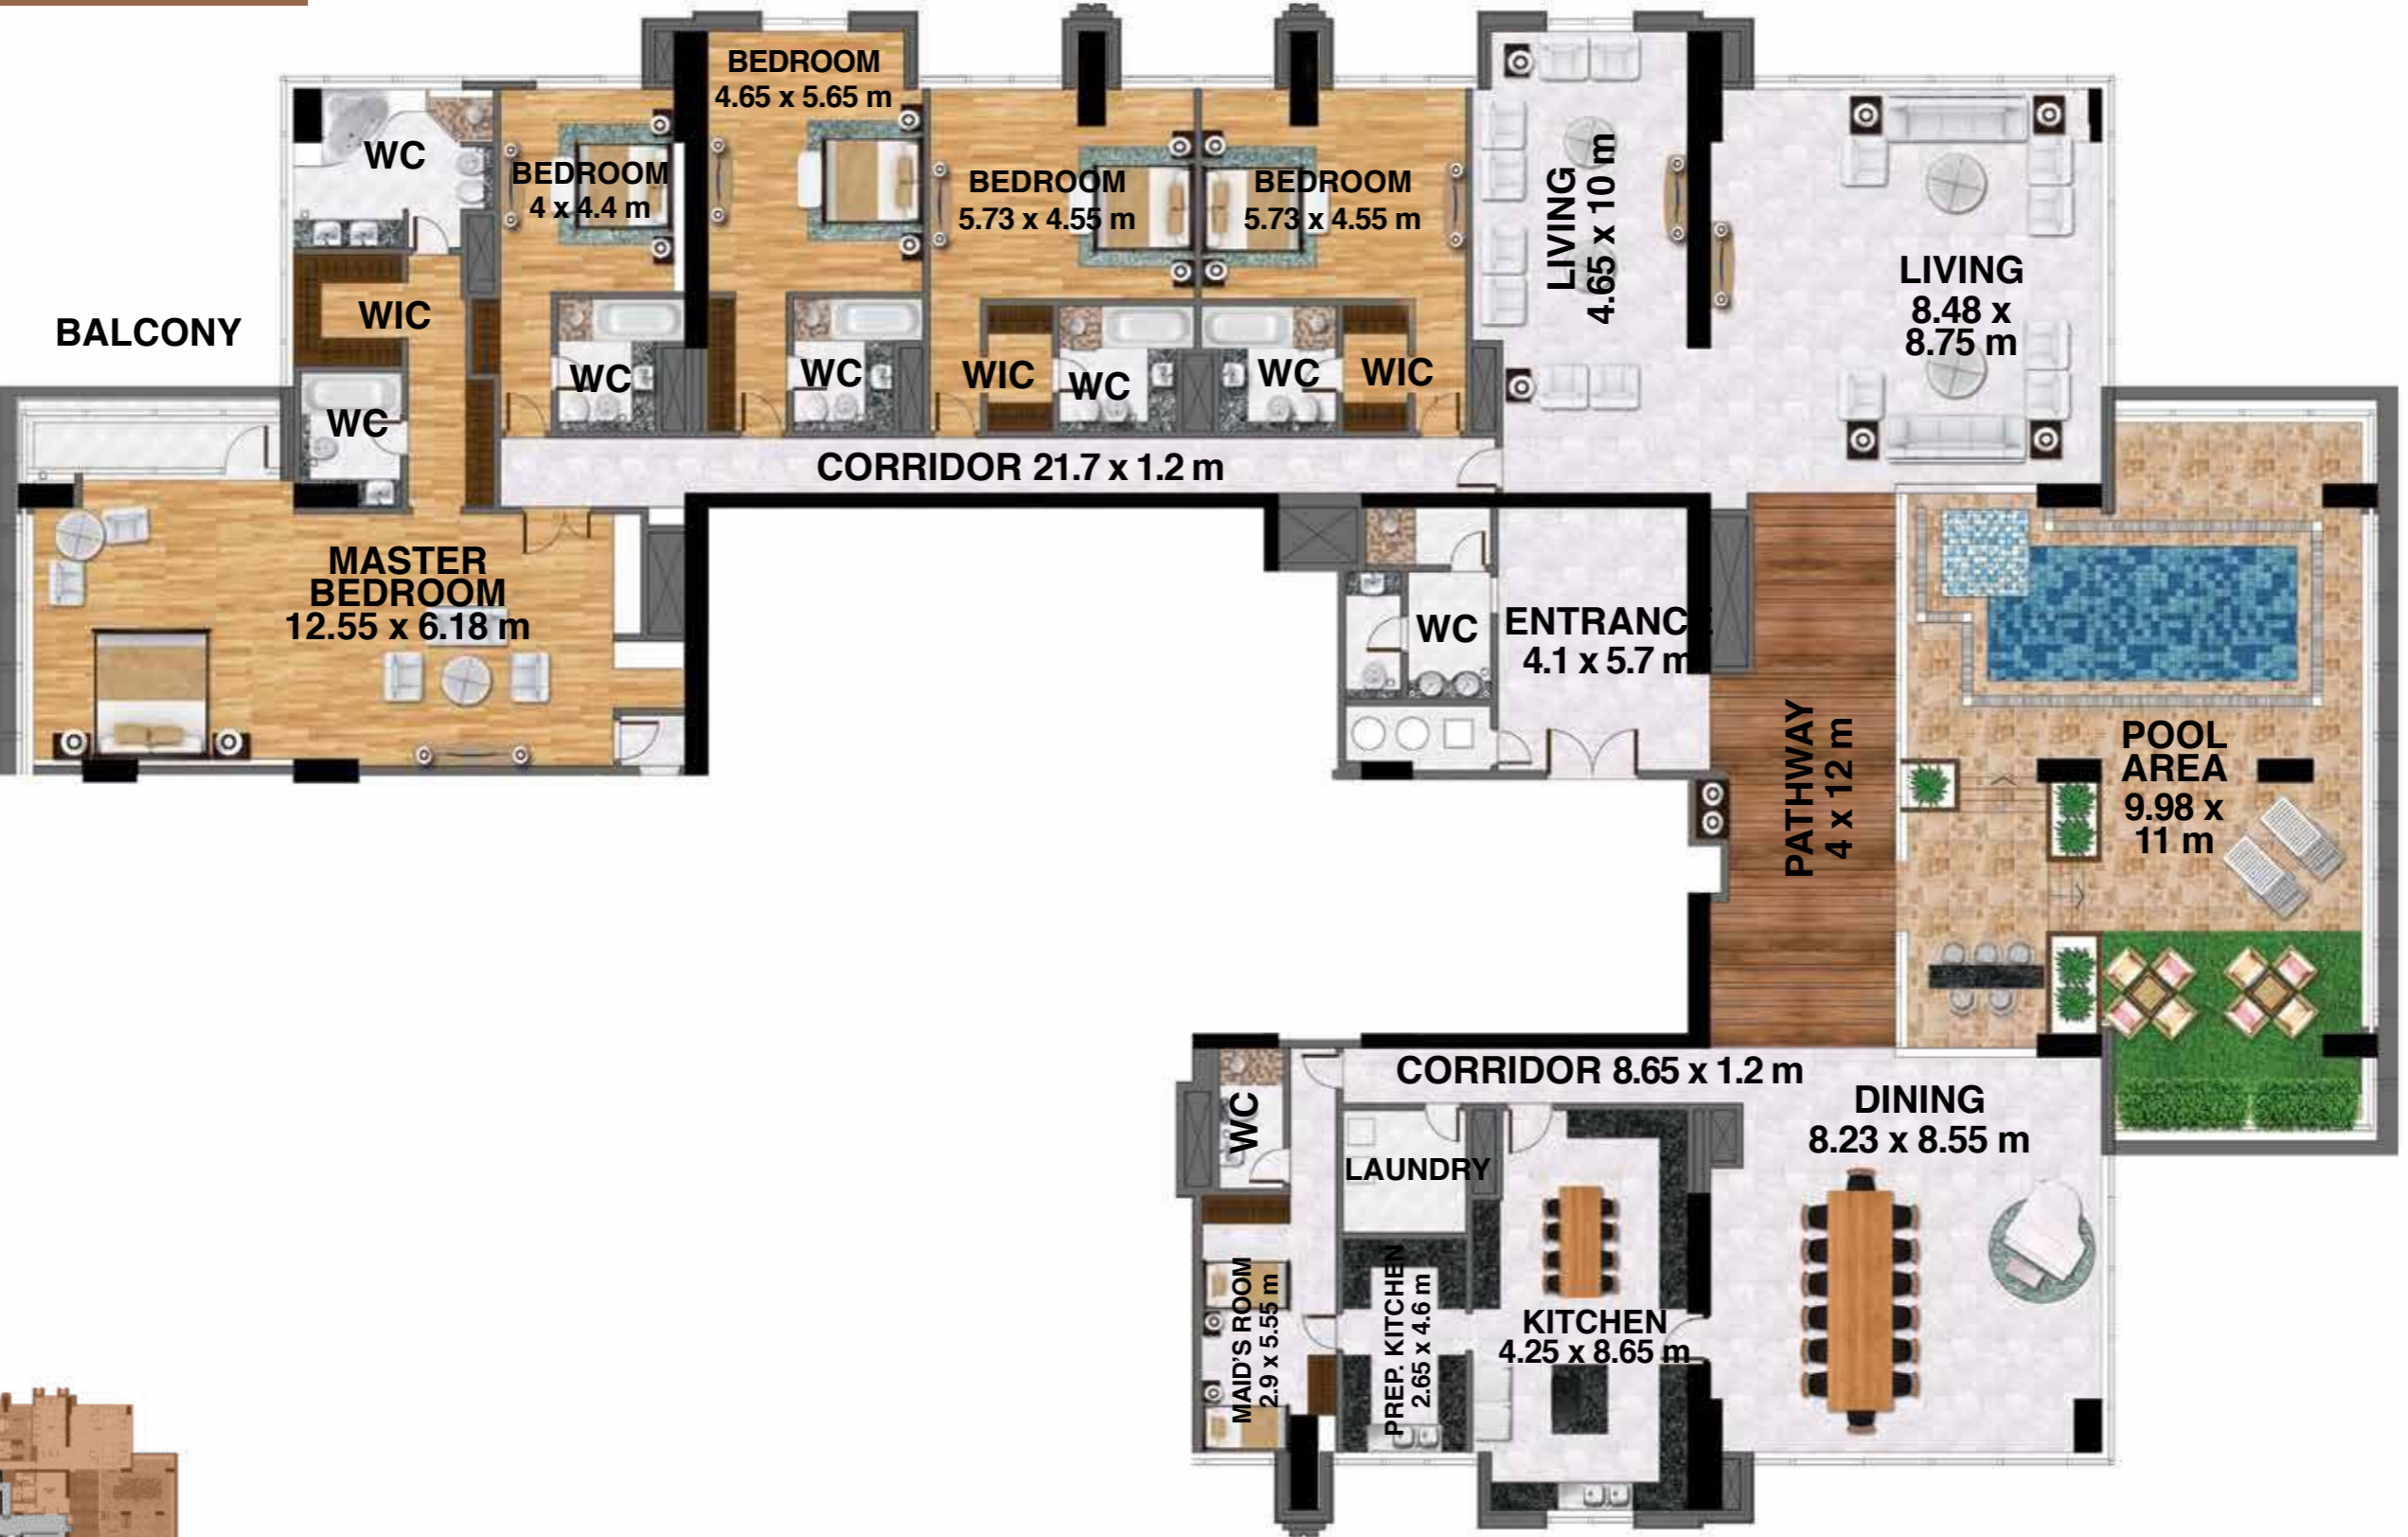

Level 67

Unit no. 02

5 Bedroom

Total area 9,467.83 sq ft

SHEIKH ZAYED ROAD

ABU DHABI

DUBAI WATER CANAL

MEYDAN