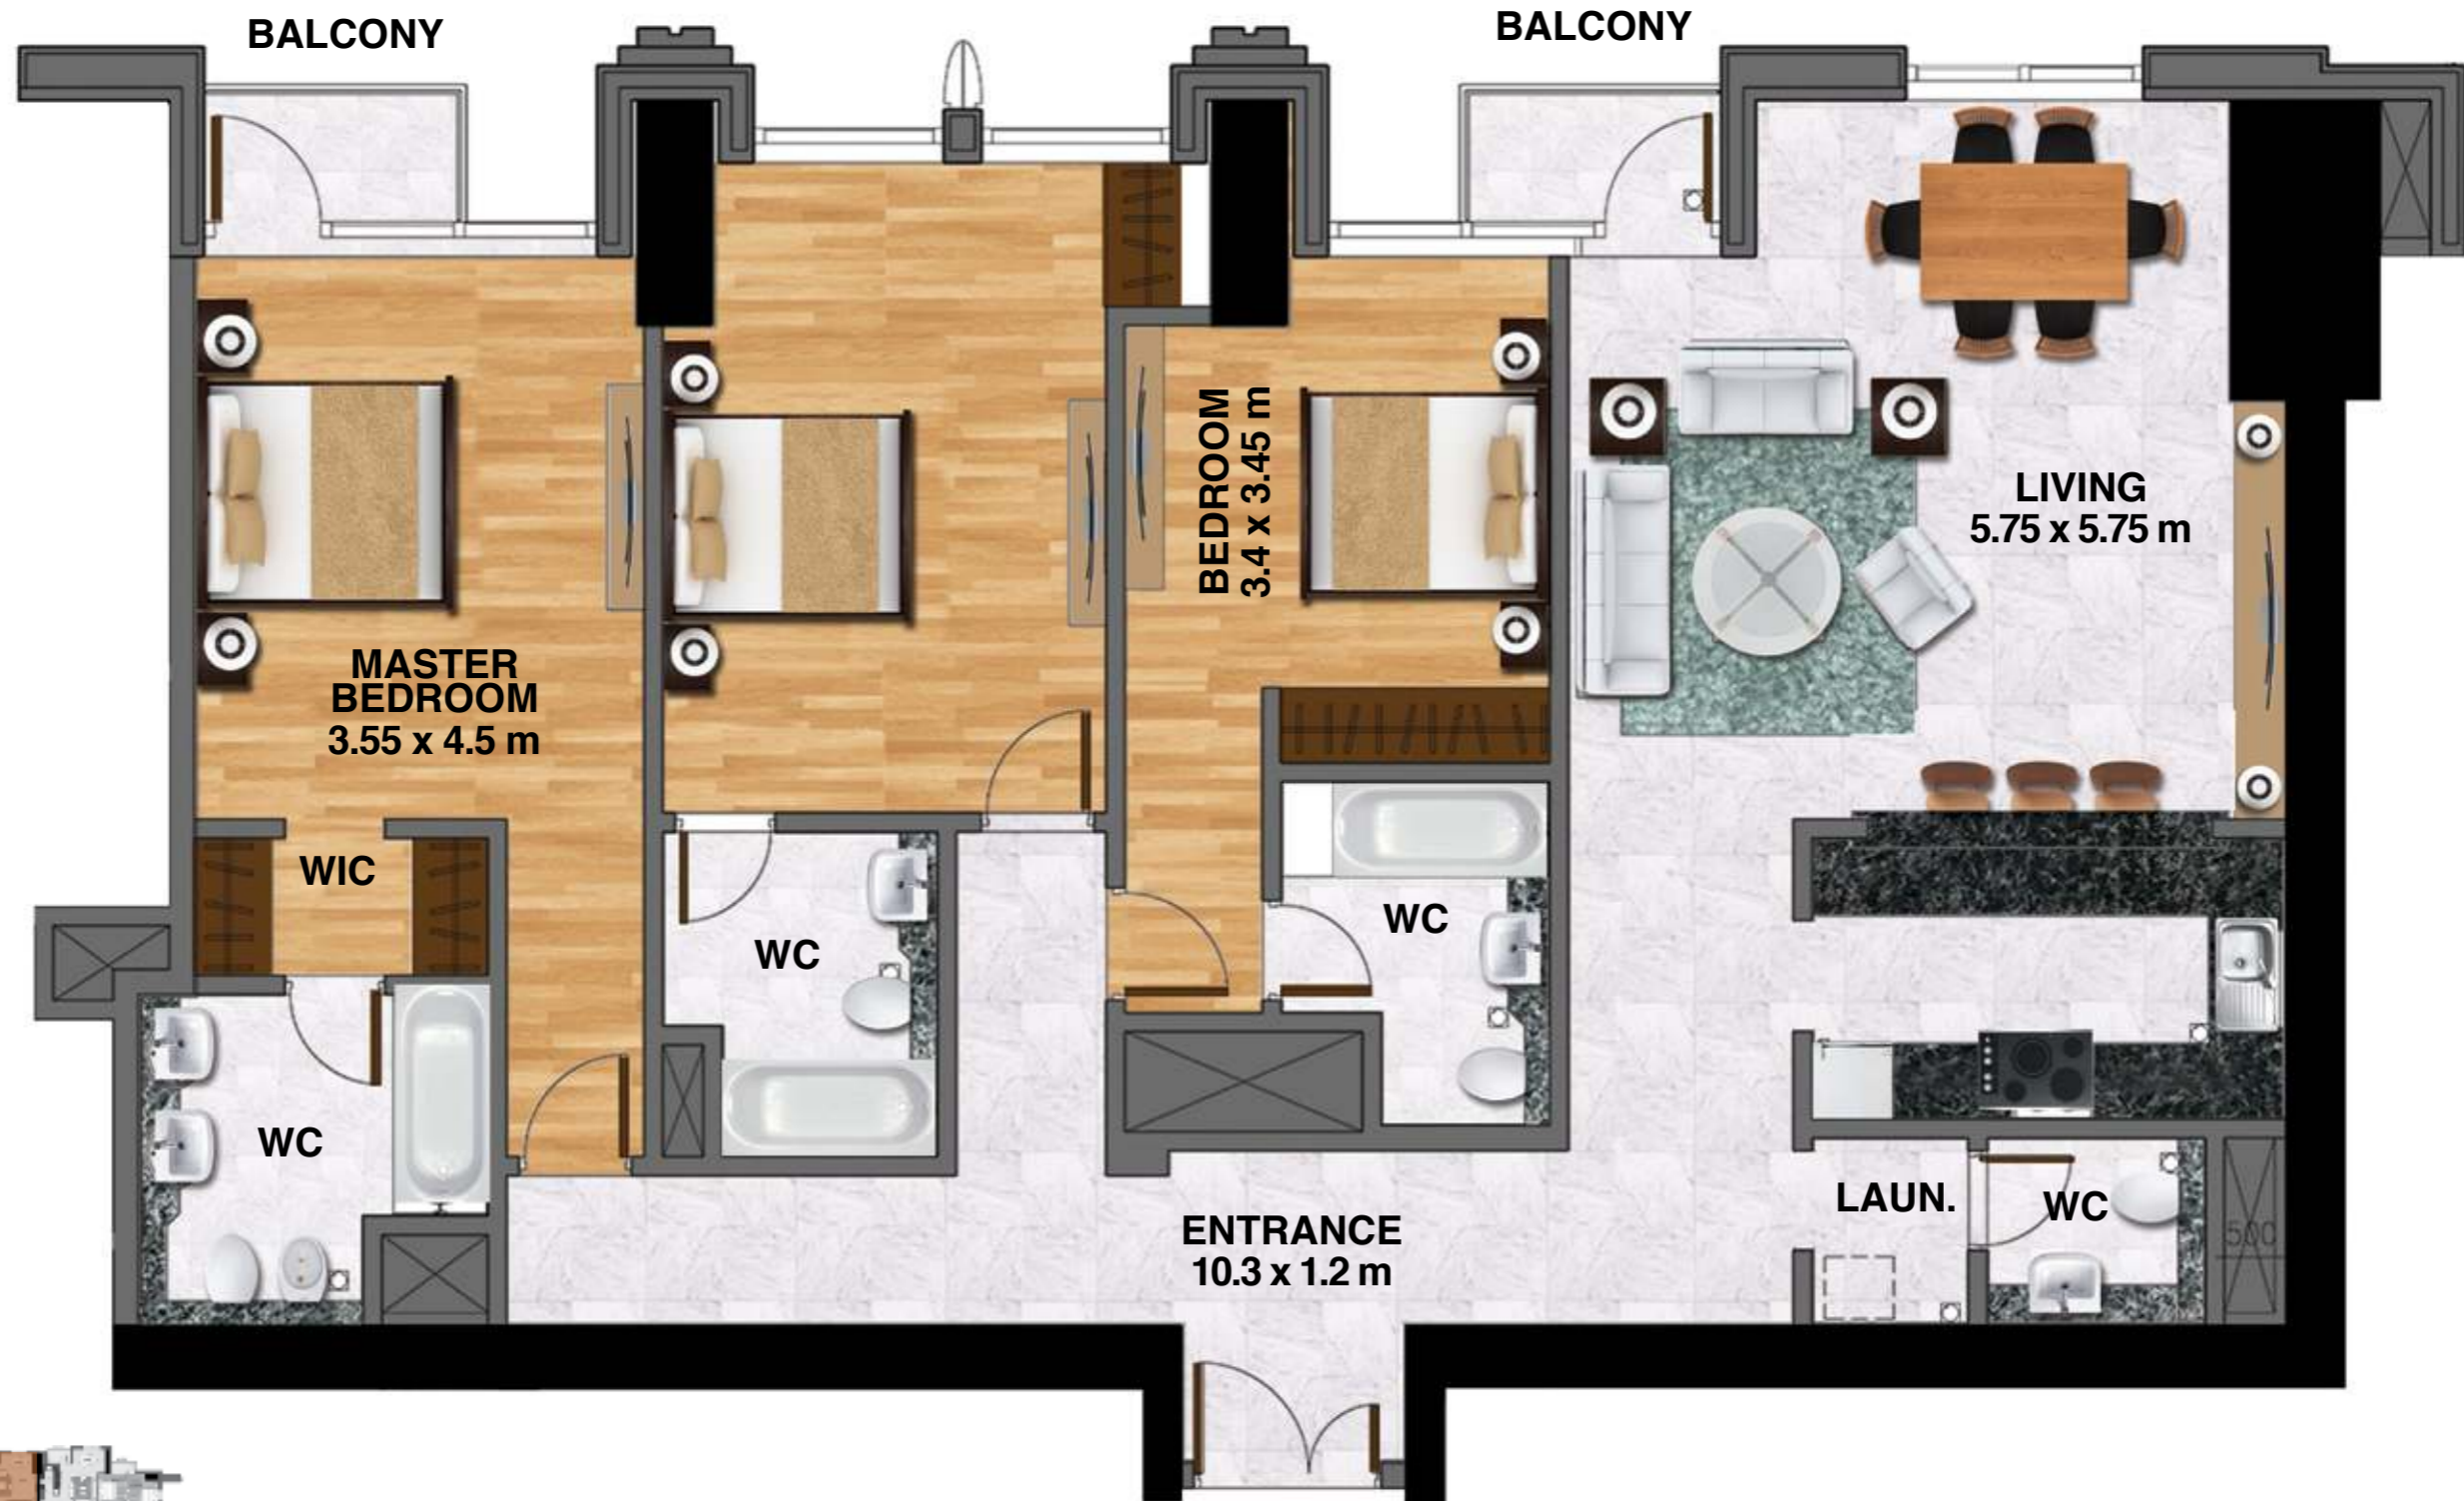

3 Bedroom

Total area 1,795.42 sq ft

SHEIKH ZAYED ROAD

ABU DHABI

DUBAI WATER CANAL

MEYDAN

Level 42

Unit no. 03