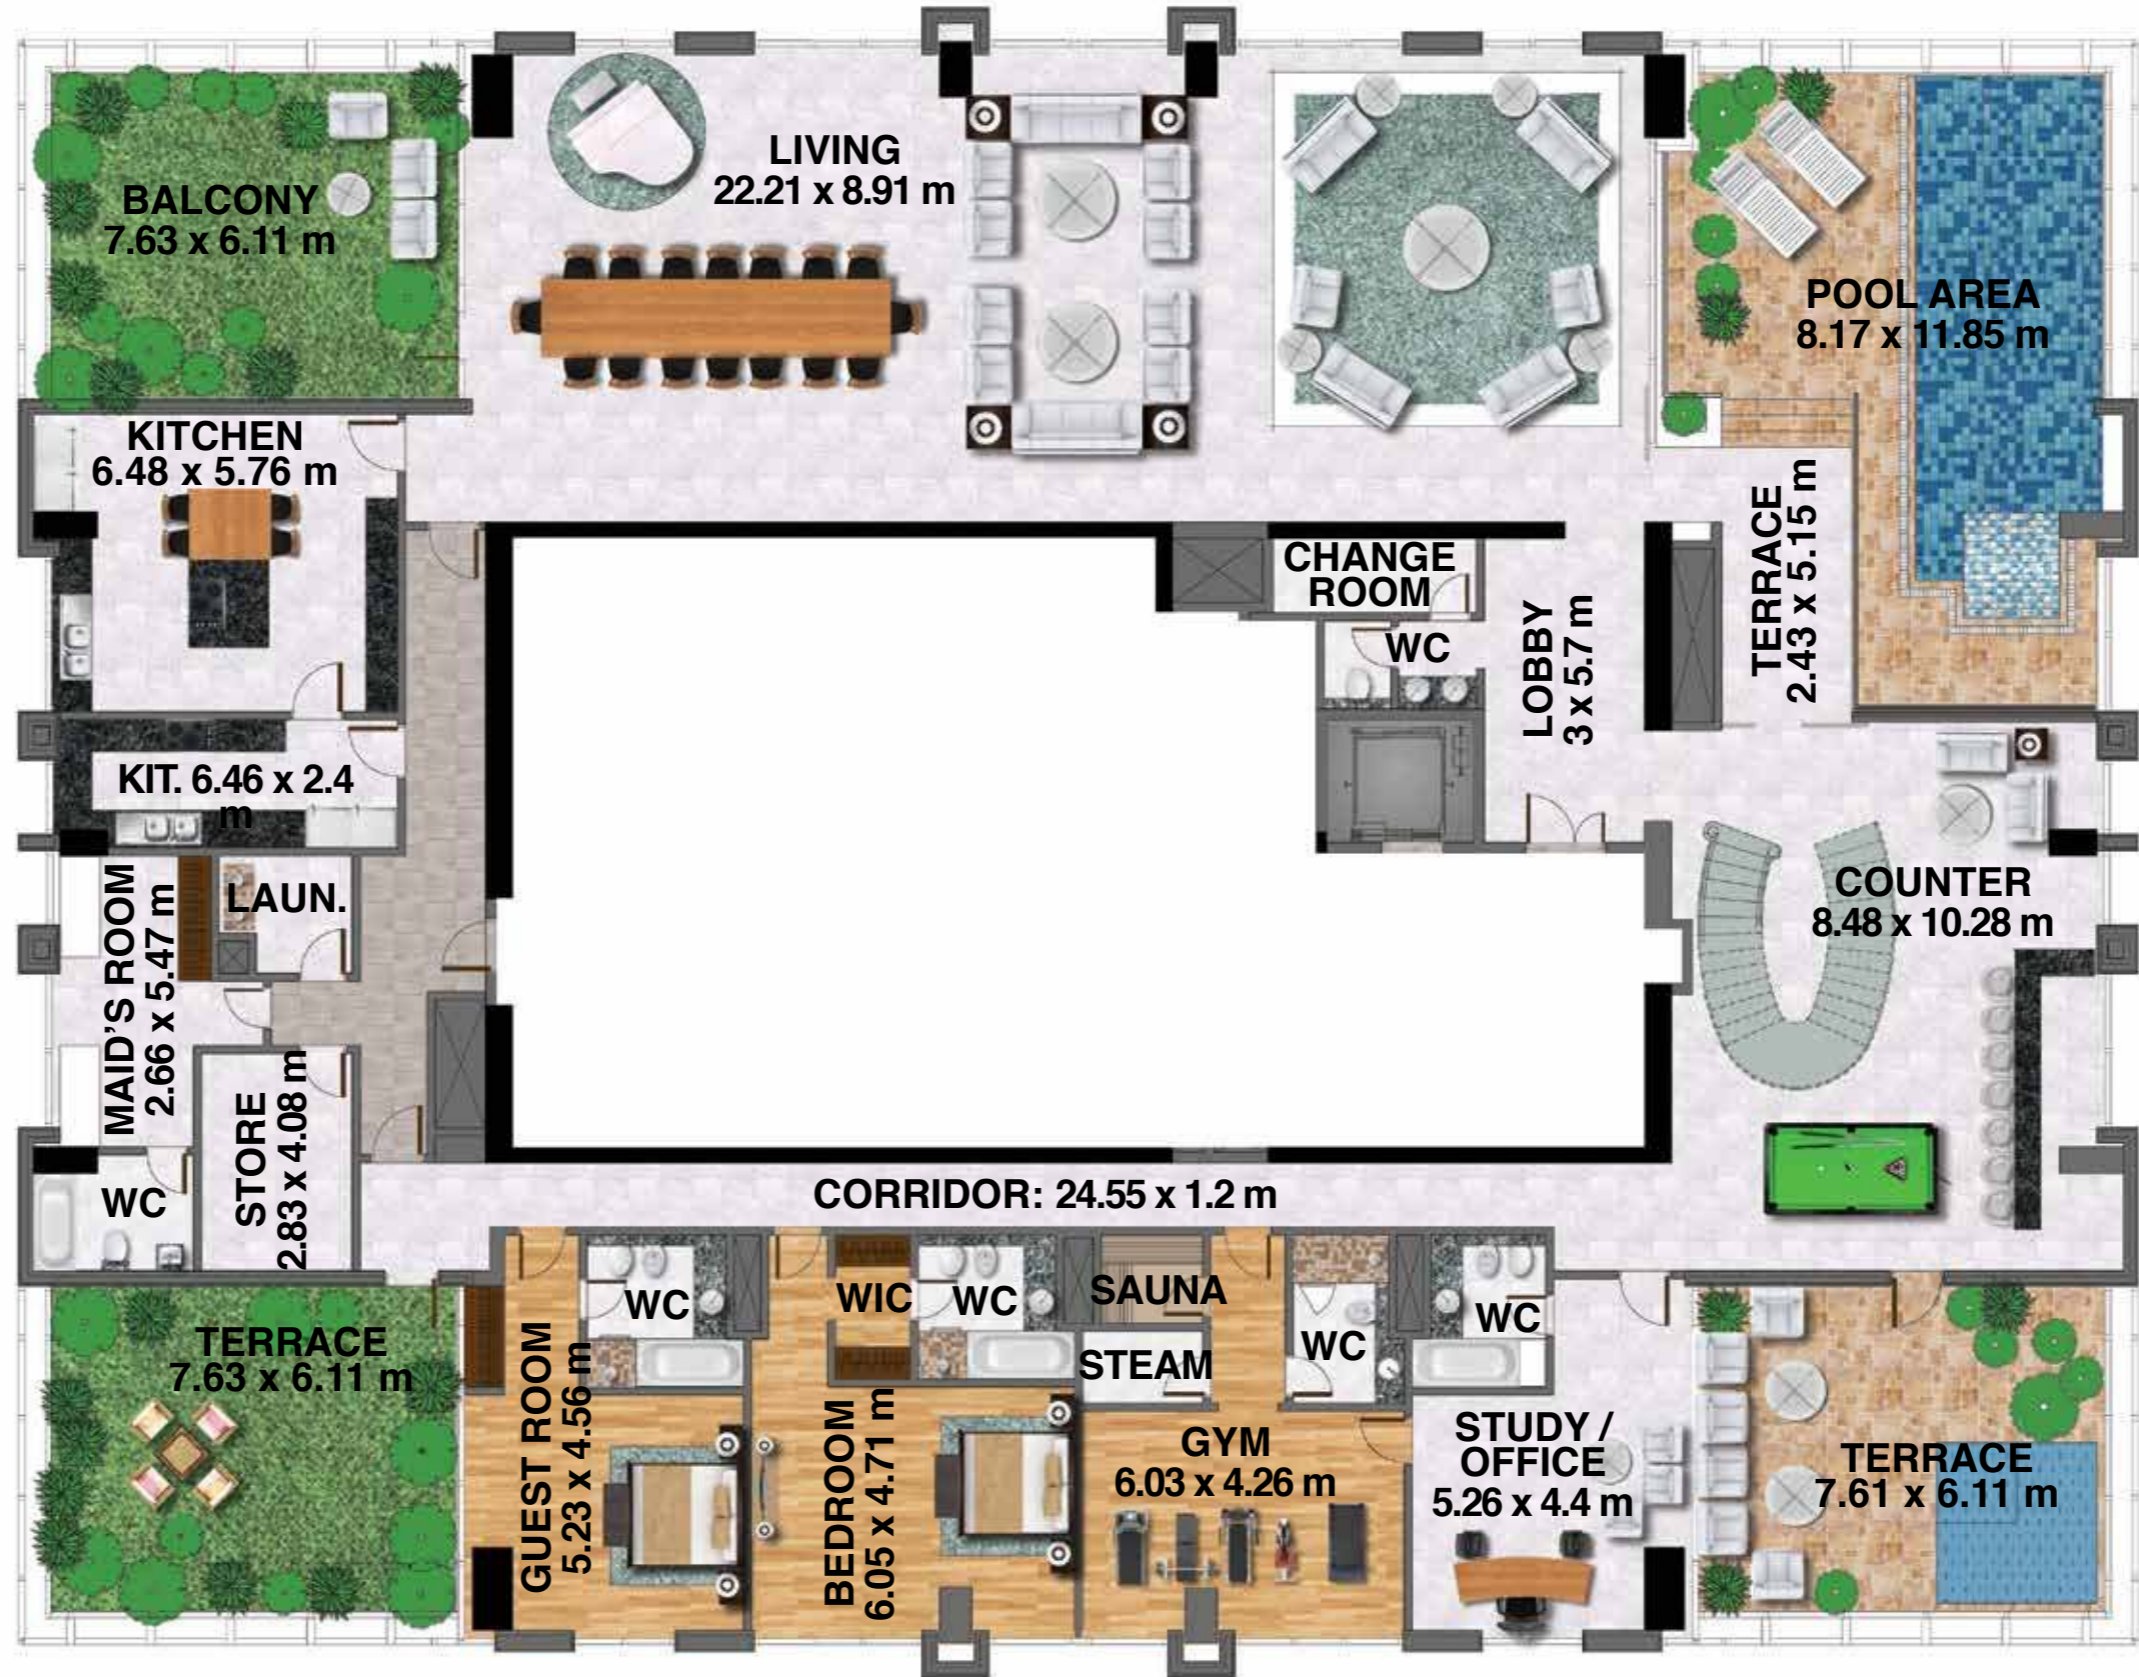

Level 70

Unit no. 01 - Lower floor

7 Bedroom

Total area 29,952.09 sq ft

SHEIKH ZAYED ROAD

ABU DHABI

DUBAI WATER CANAL

MEYDAN