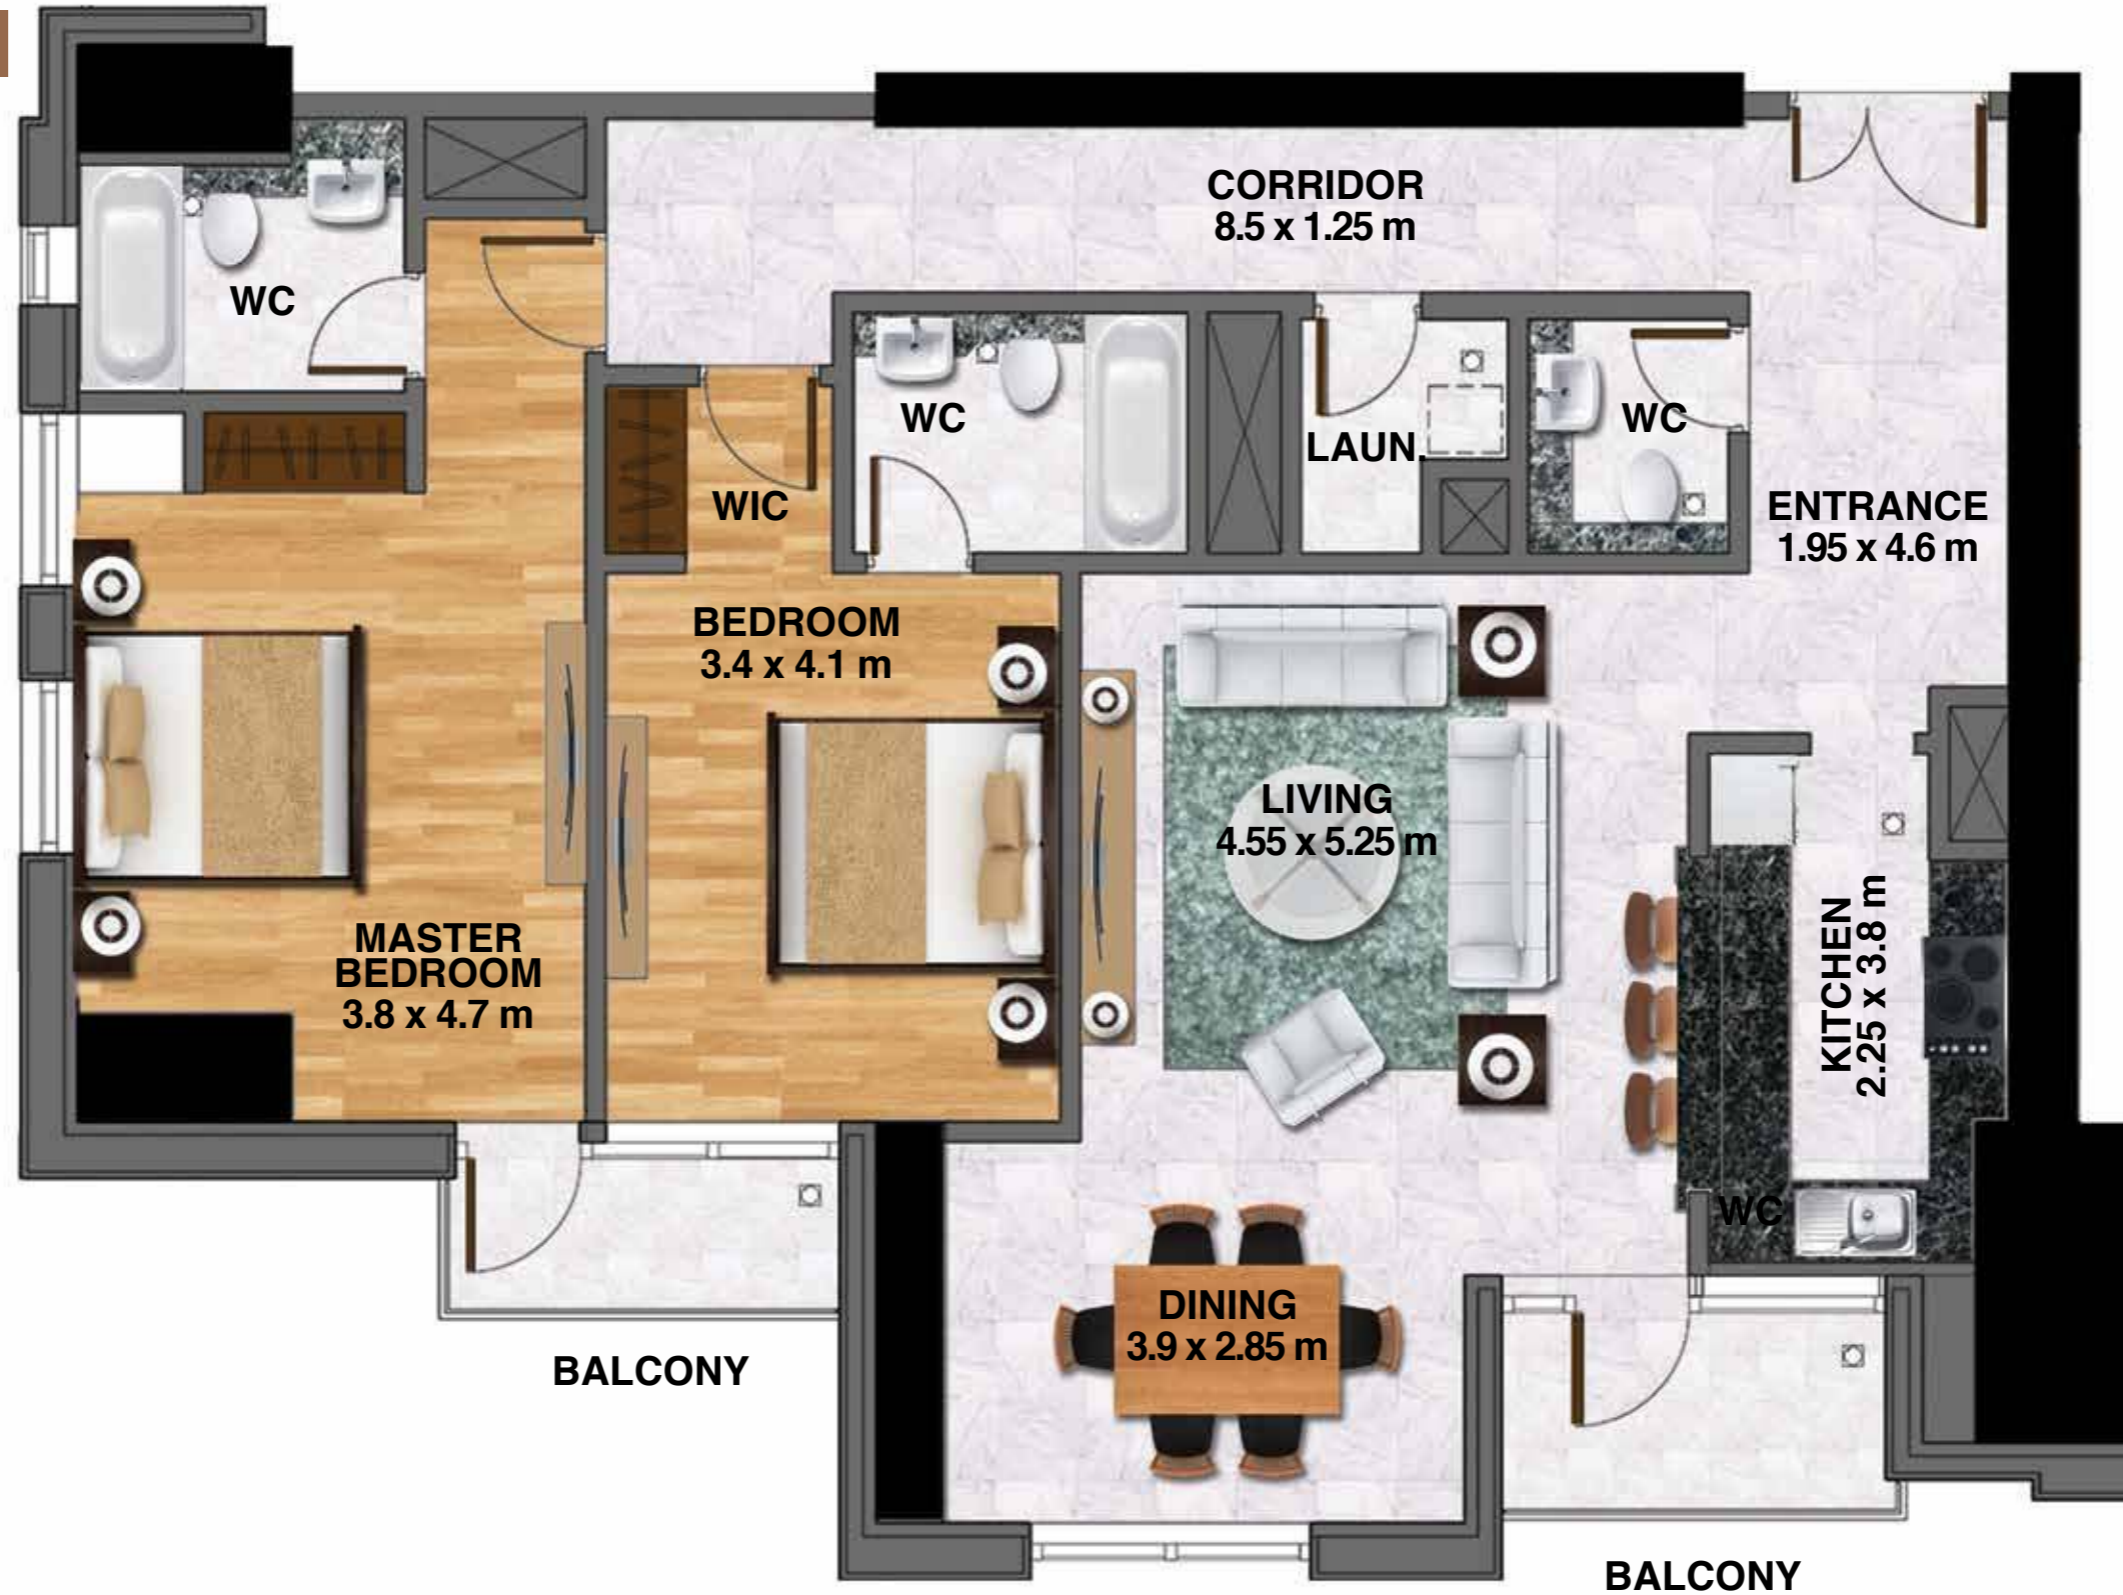

Level 42

Unit no. 07

2 Bedroom

Total area 1,494.57 sq ft

SHEIKH ZAYED ROAD