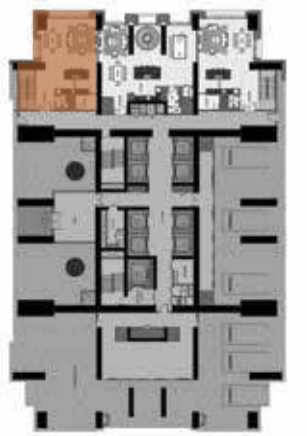

SHEIKH ZAYED ROAD

MEYDAN

ABU DHABI

Level 2

Unit no. 01 - Lower floor

1 Bedroom

Total area 1,726.85 sq ft

DUBAI WATER CANAL

SHEIKH ZAYED ROAD

MEYDAN

Level 3

Unit no. 01 - Upper floor

1 Bedroom

Total area 1,726.85 sq ft

ABU DHABI

SHEIKH ZAYED ROAD