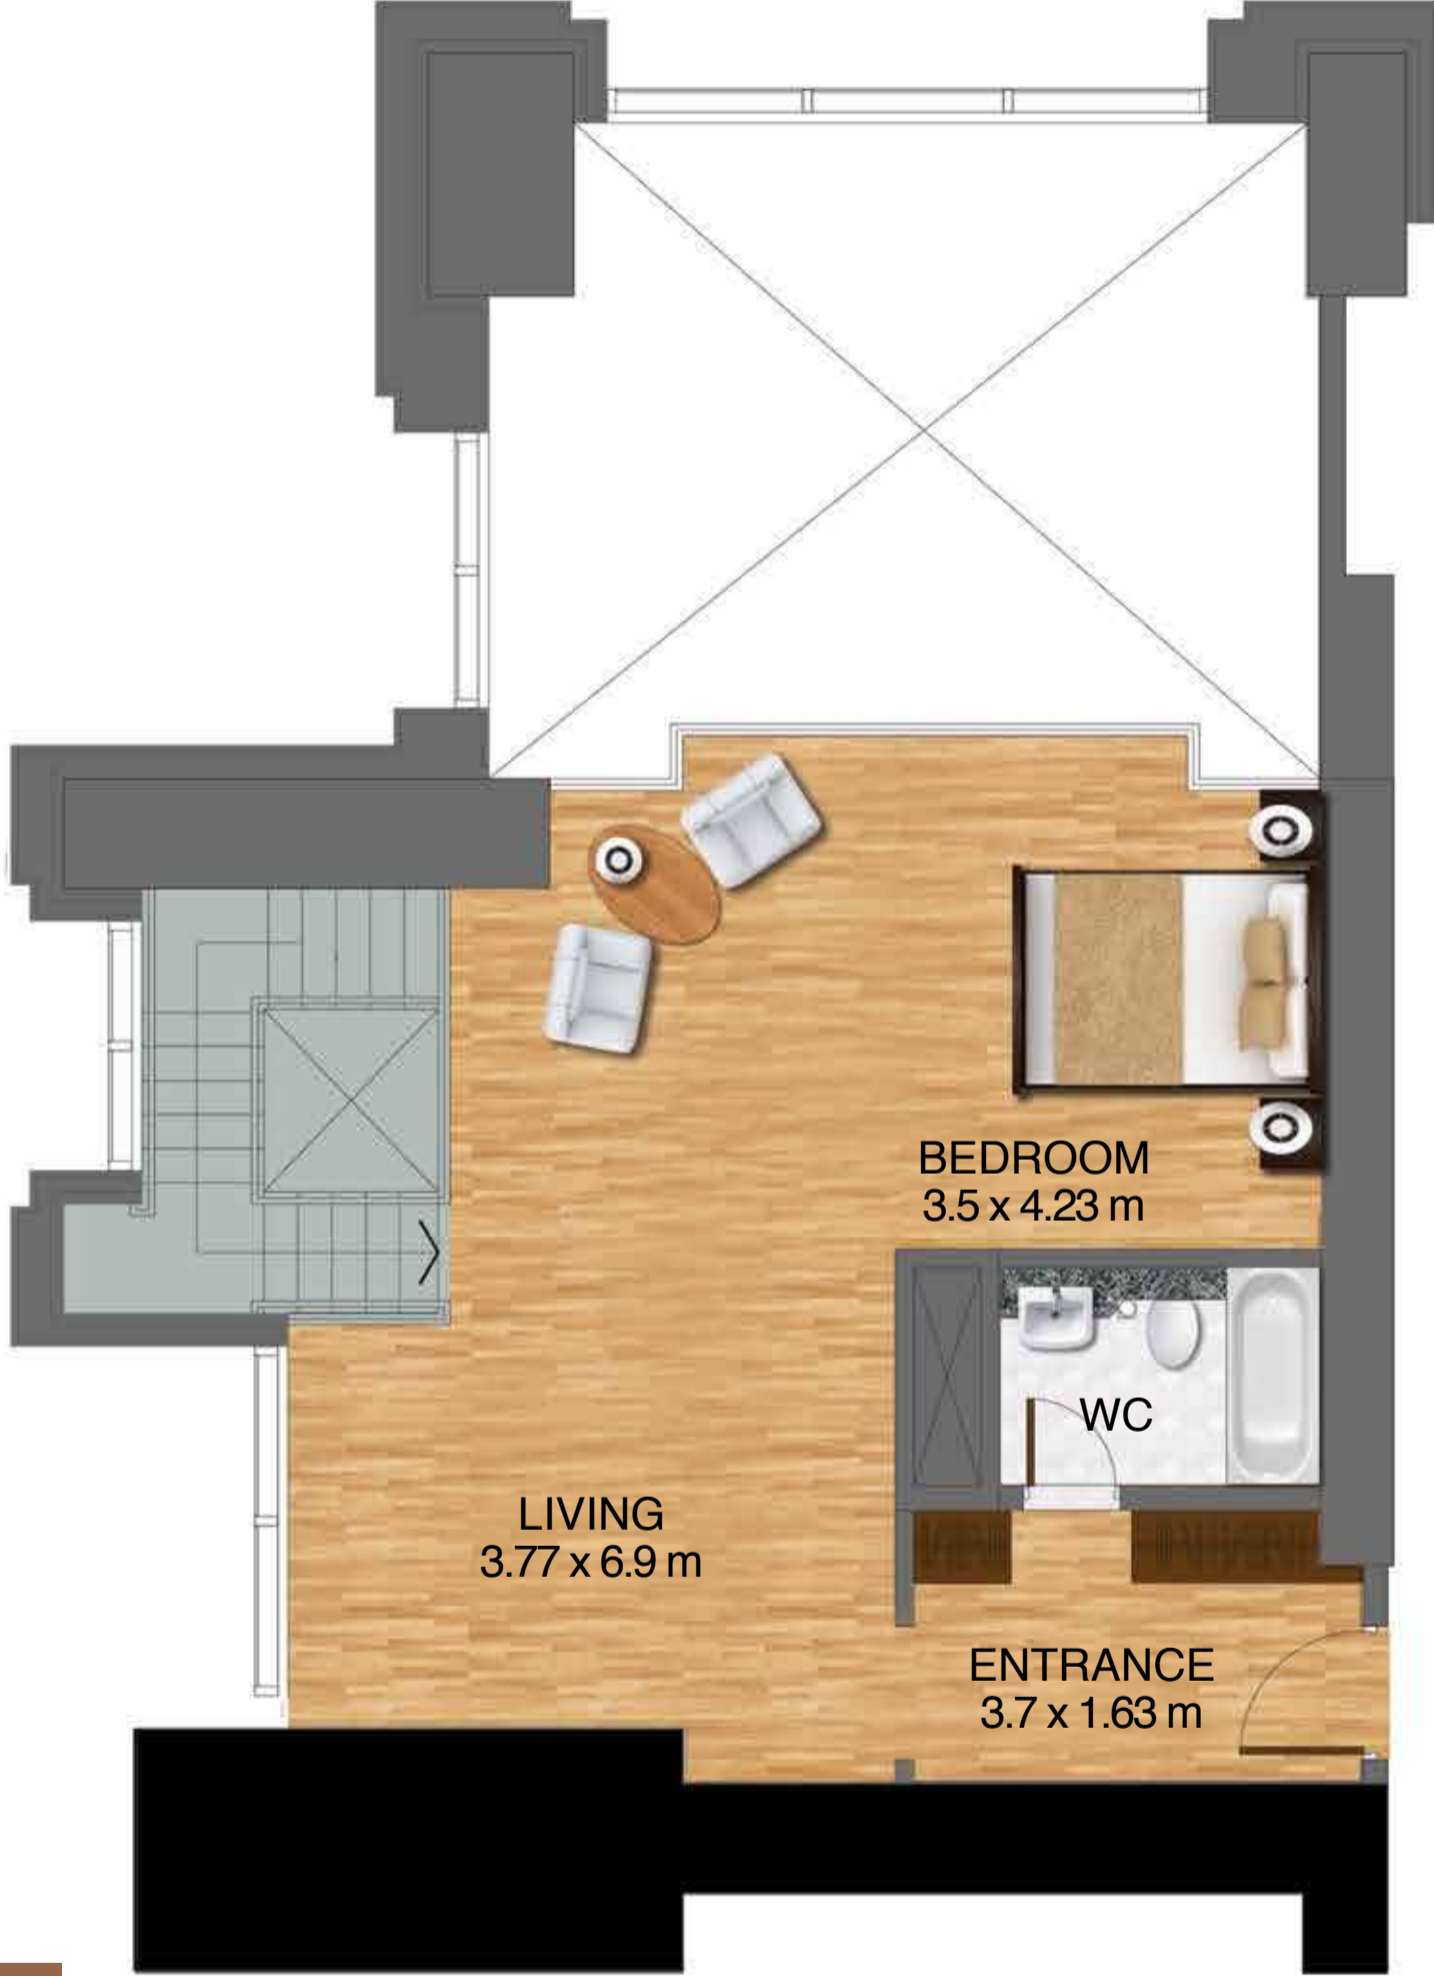

ABU DHABI

Level 4

Unit no. 01 - Lower floor

1 Bedroom

Total area 2,021.68 sq ft

DUBAI WATER CANAL

SHEIKH ZAYED ROAD

MEYDAN