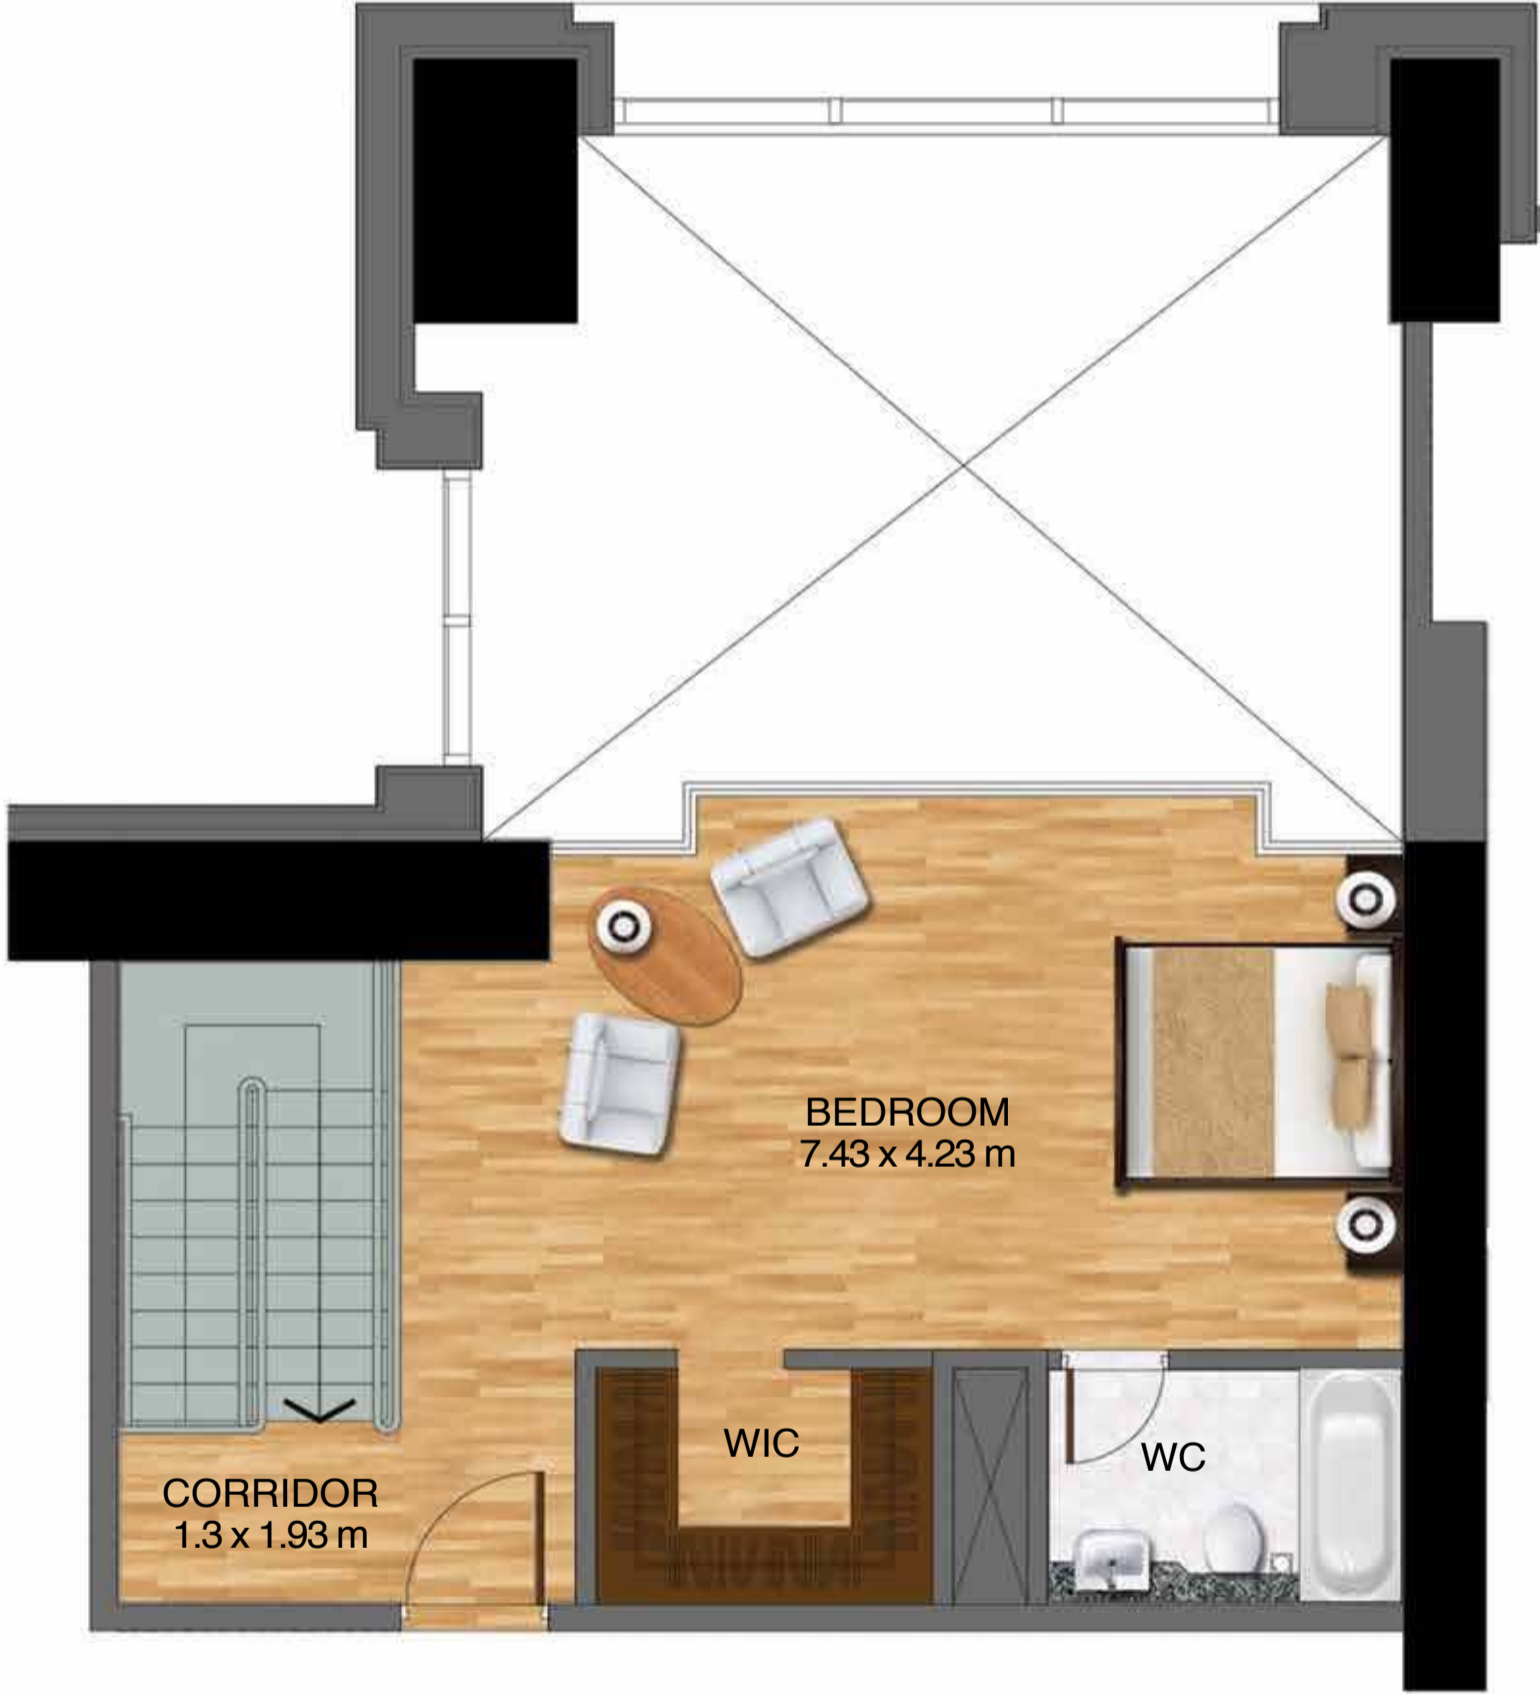

Floor Plan

VIP Lounge

Level 73

SHEIKH ZAYED ROAD

ABU DHABI

DUBAI WATER CANAL

MEYDAN

LOFTS
LEVEL 2-6

SHEIKH ZAYED ROAD

MEYDAN

ABU DHABI

Level 2

Unit no. 01 - Lower floor

1 Bedroom

Total area 1,726.85 sq ft

DUBAI WATER CANAL

SHEIKH ZAYED ROAD

MEYDAN

Level 3

Unit no. 01 - Upper floor

1 Bedroom

Total area 1,726.85 sq ft

ABU DHABI

SHEIKH ZAYED ROAD

MEYDAN

Level 2

Unit no. 02 - Lower floor

1 Bedroom

Total area 2,307.14 sq ft

ABU DHABI

DUBAI WATER CANAL

SHEIKH ZAYED ROAD