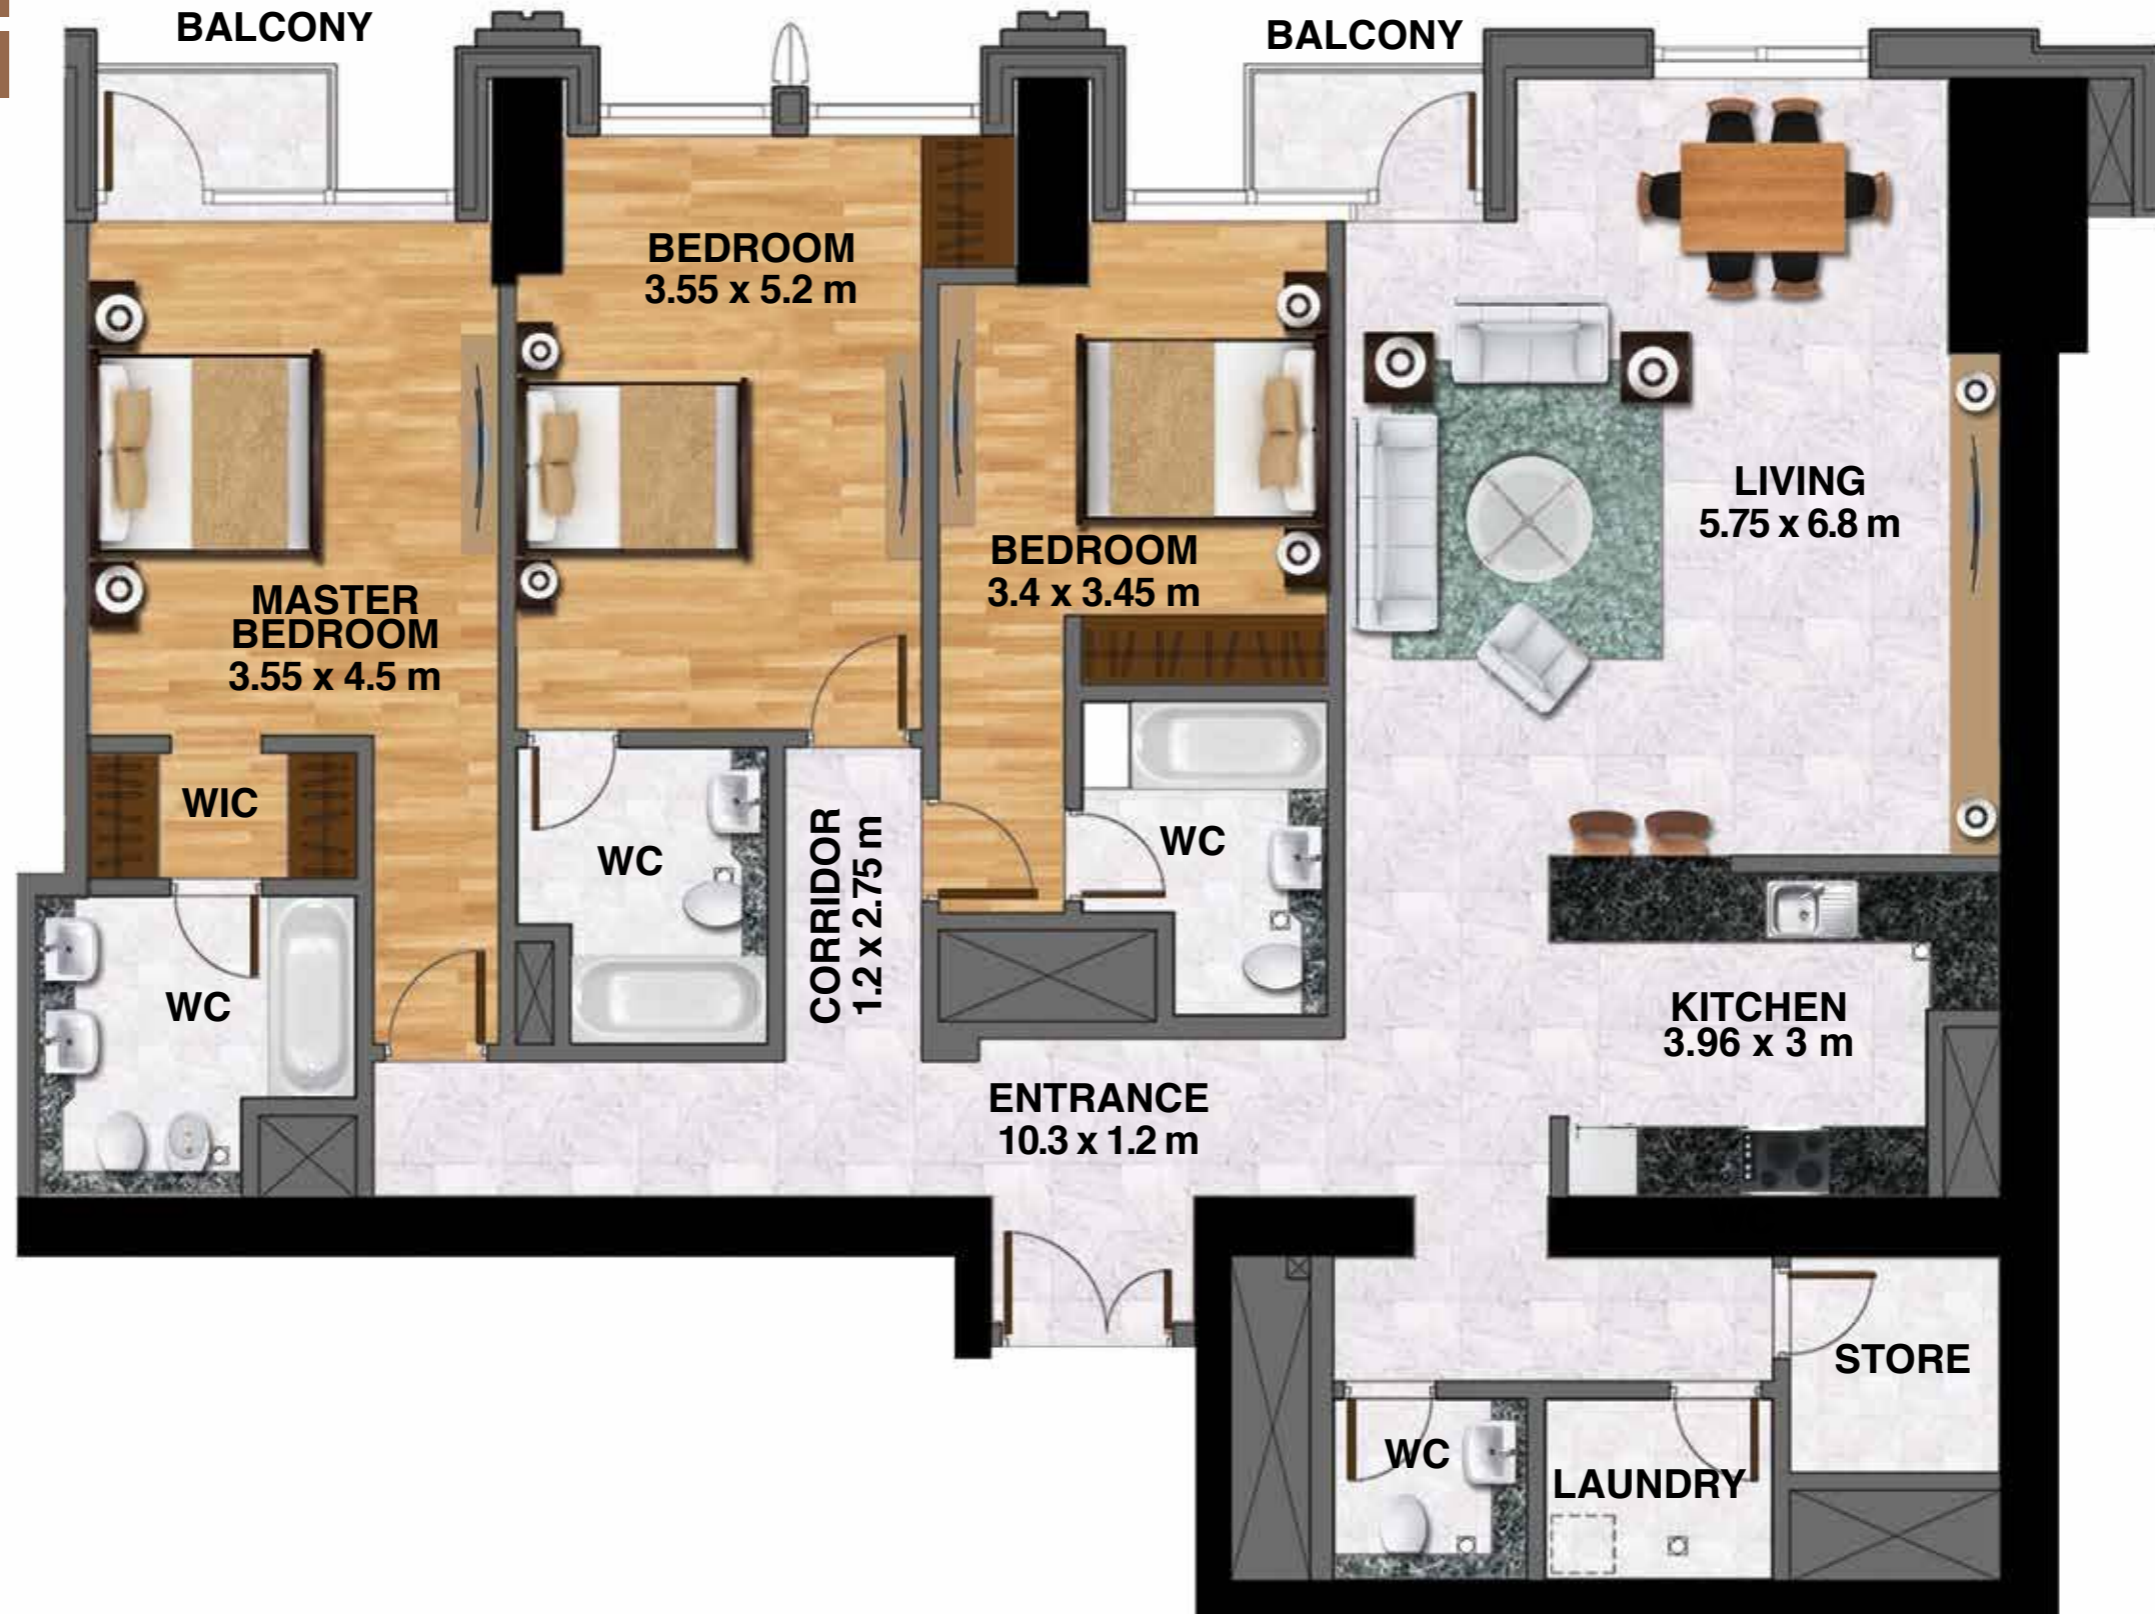

DUBAI WATER CANAL

MEYDAN

Level 44-62

Unit no. 02

3 Bedroom

Total area 1,988.31 sq ft

SHEIKH ZAYED ROAD

ABU DHABI