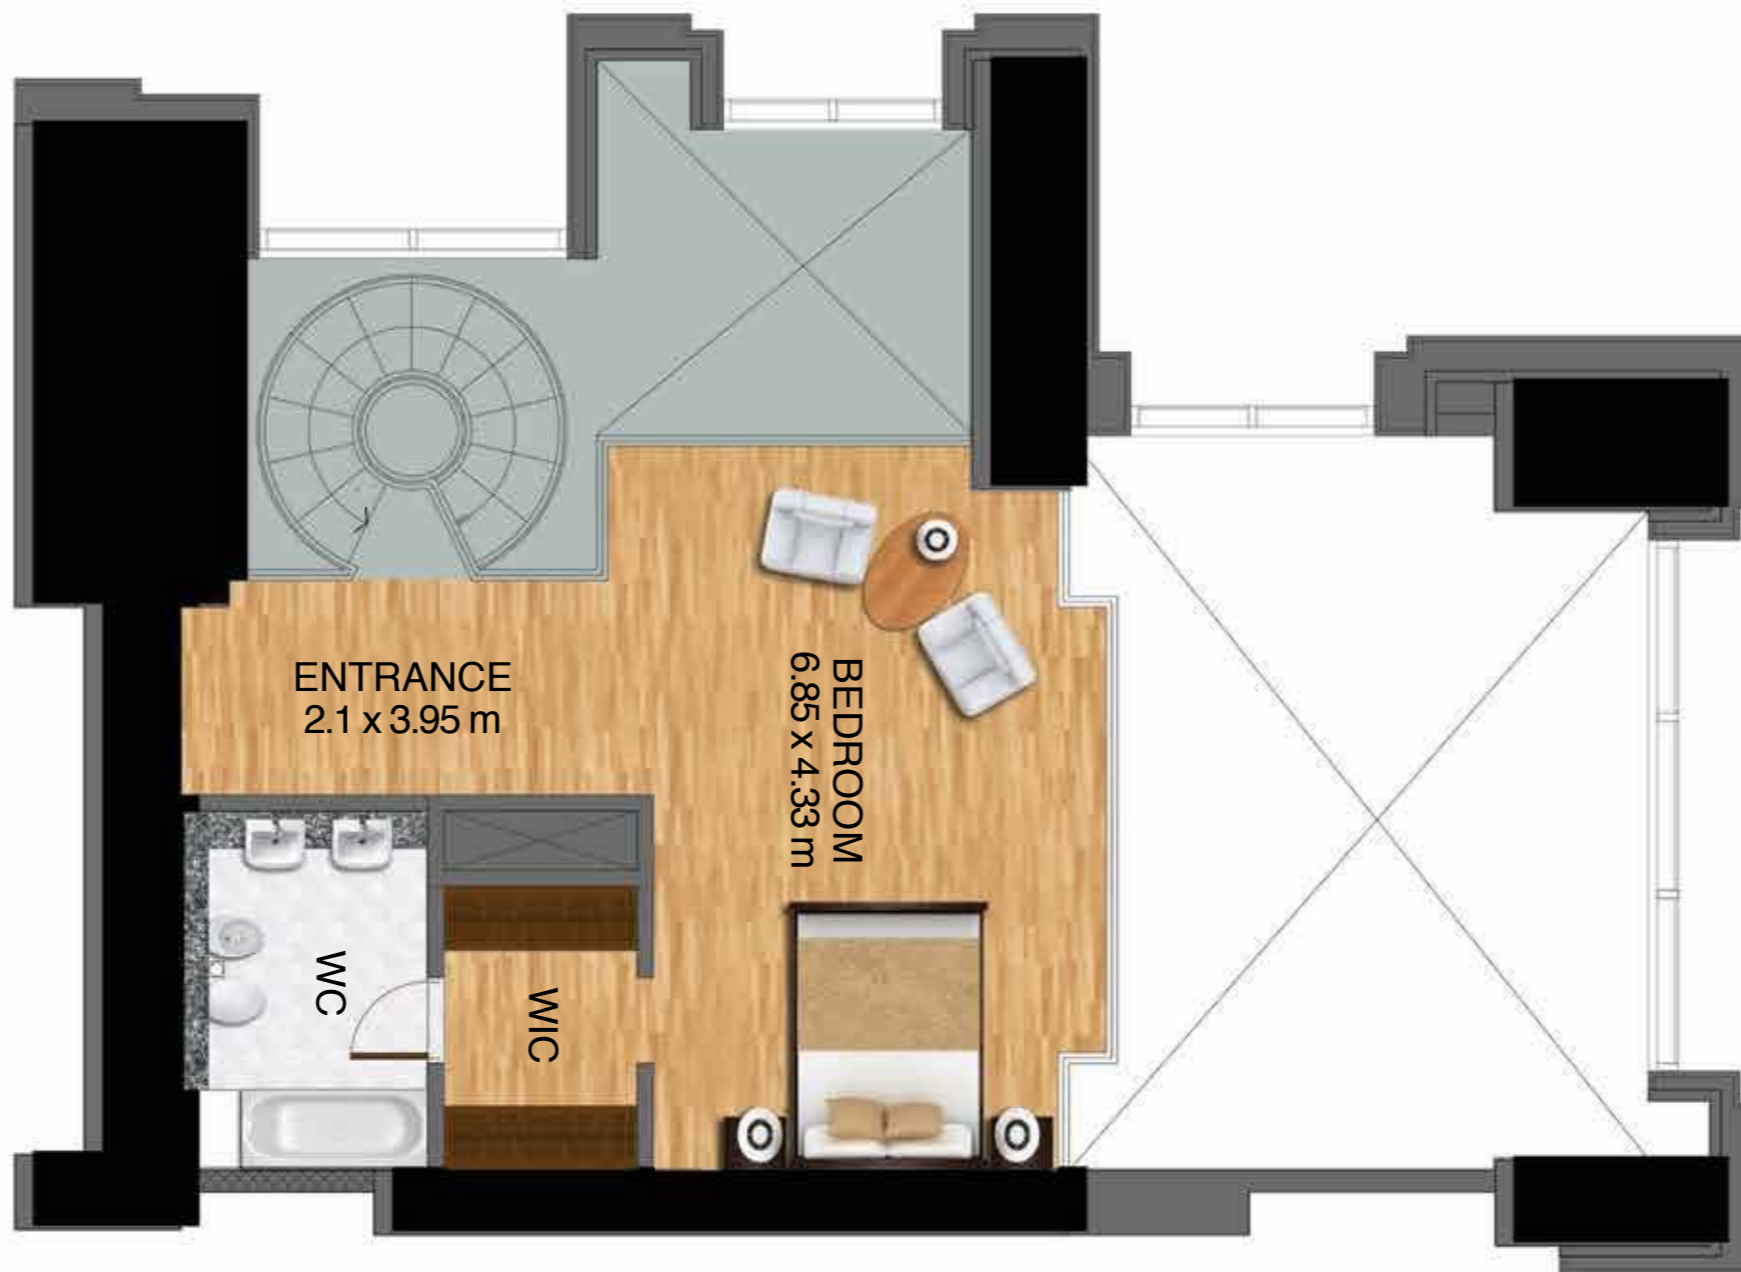

ABU DHABI

Level 6

Unit no. 01 - Lower floor

1 Bedroom

Total area 2,136.10 sq ft

Level 7

Unit no. 01 - Upper floor

1 Bedroom

Total area 2,136.10 sq ft

SHEIKH ZAYED ROAD

ABU DHABI

DUBAI WATER CANAL

MEYDAN

Level 6

Unit no. 03 - Lower floor

1 Bedroom