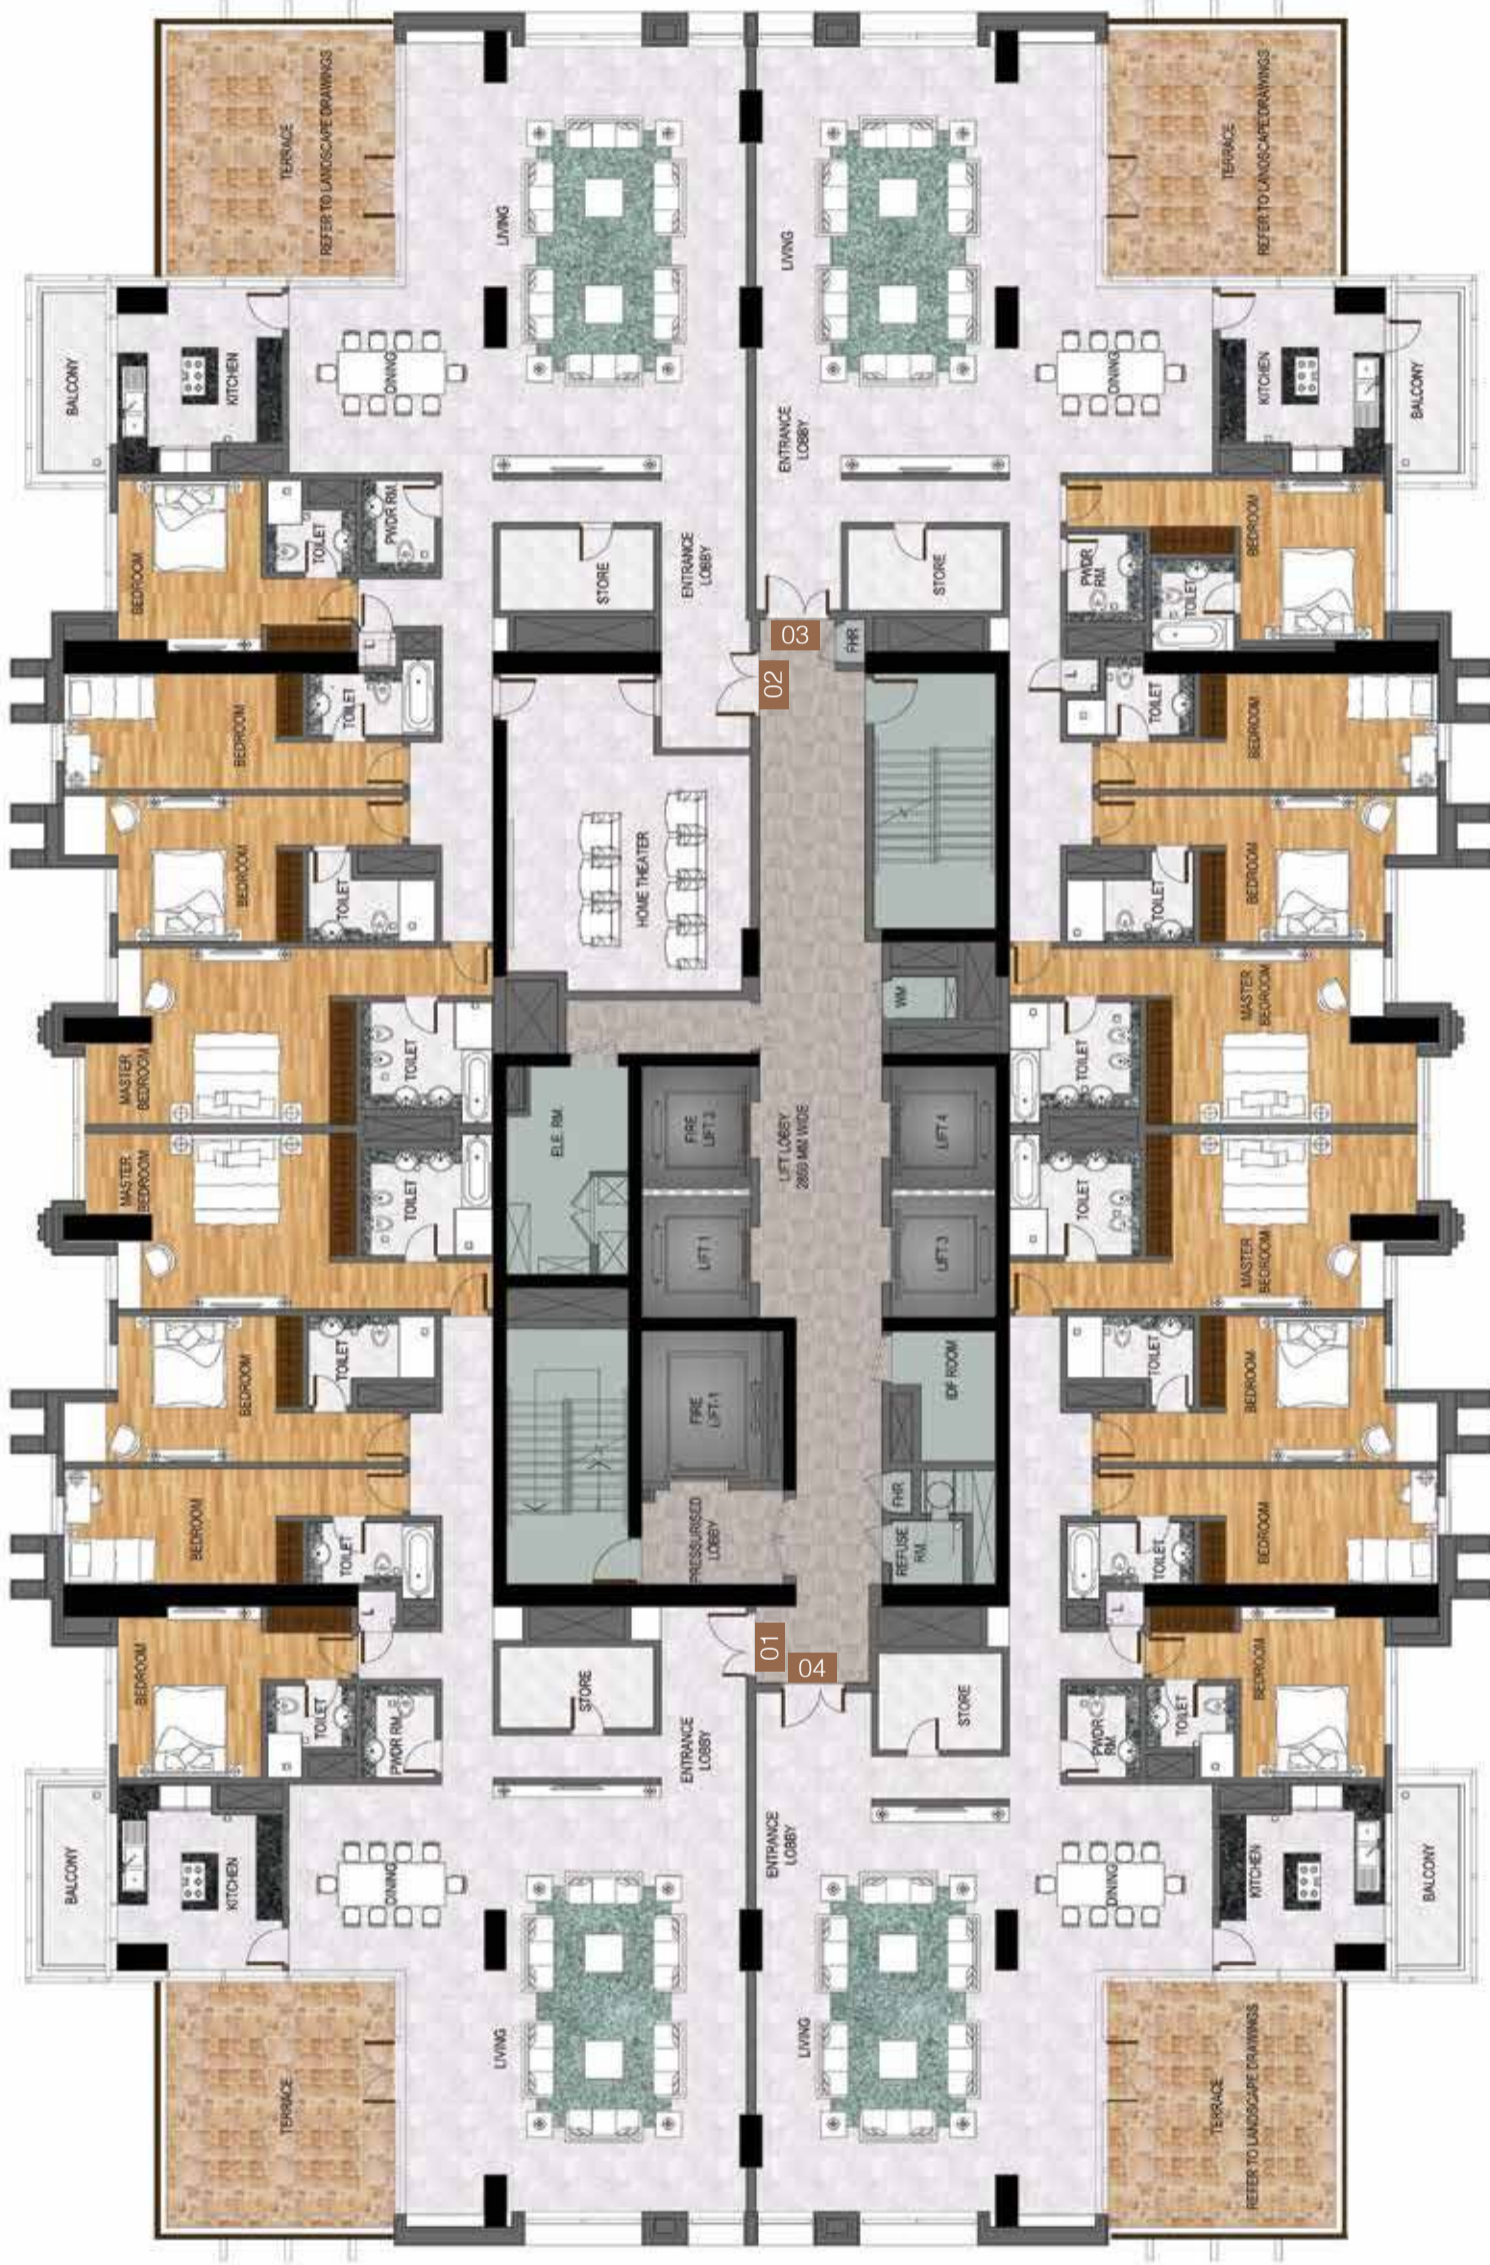

Type B

Level 42

ABU DHABI

DUBAI WATER CANAL

SHEIKH ZAYED ROAD

MEYDAN

Floor Plan

Type B

Level 43

ABU DHABI

Floor Plan

Type B

Level 44-62

ABU DHABI

SHEIKH ZAYED ROAD

DUBAI WATER CANAL

MEYDAN

DUBAI WATER CANAL

SHEIKH ZAYED ROAD

MEYDAN

Floor Plan

Type C

Level 64

ABU DHABI