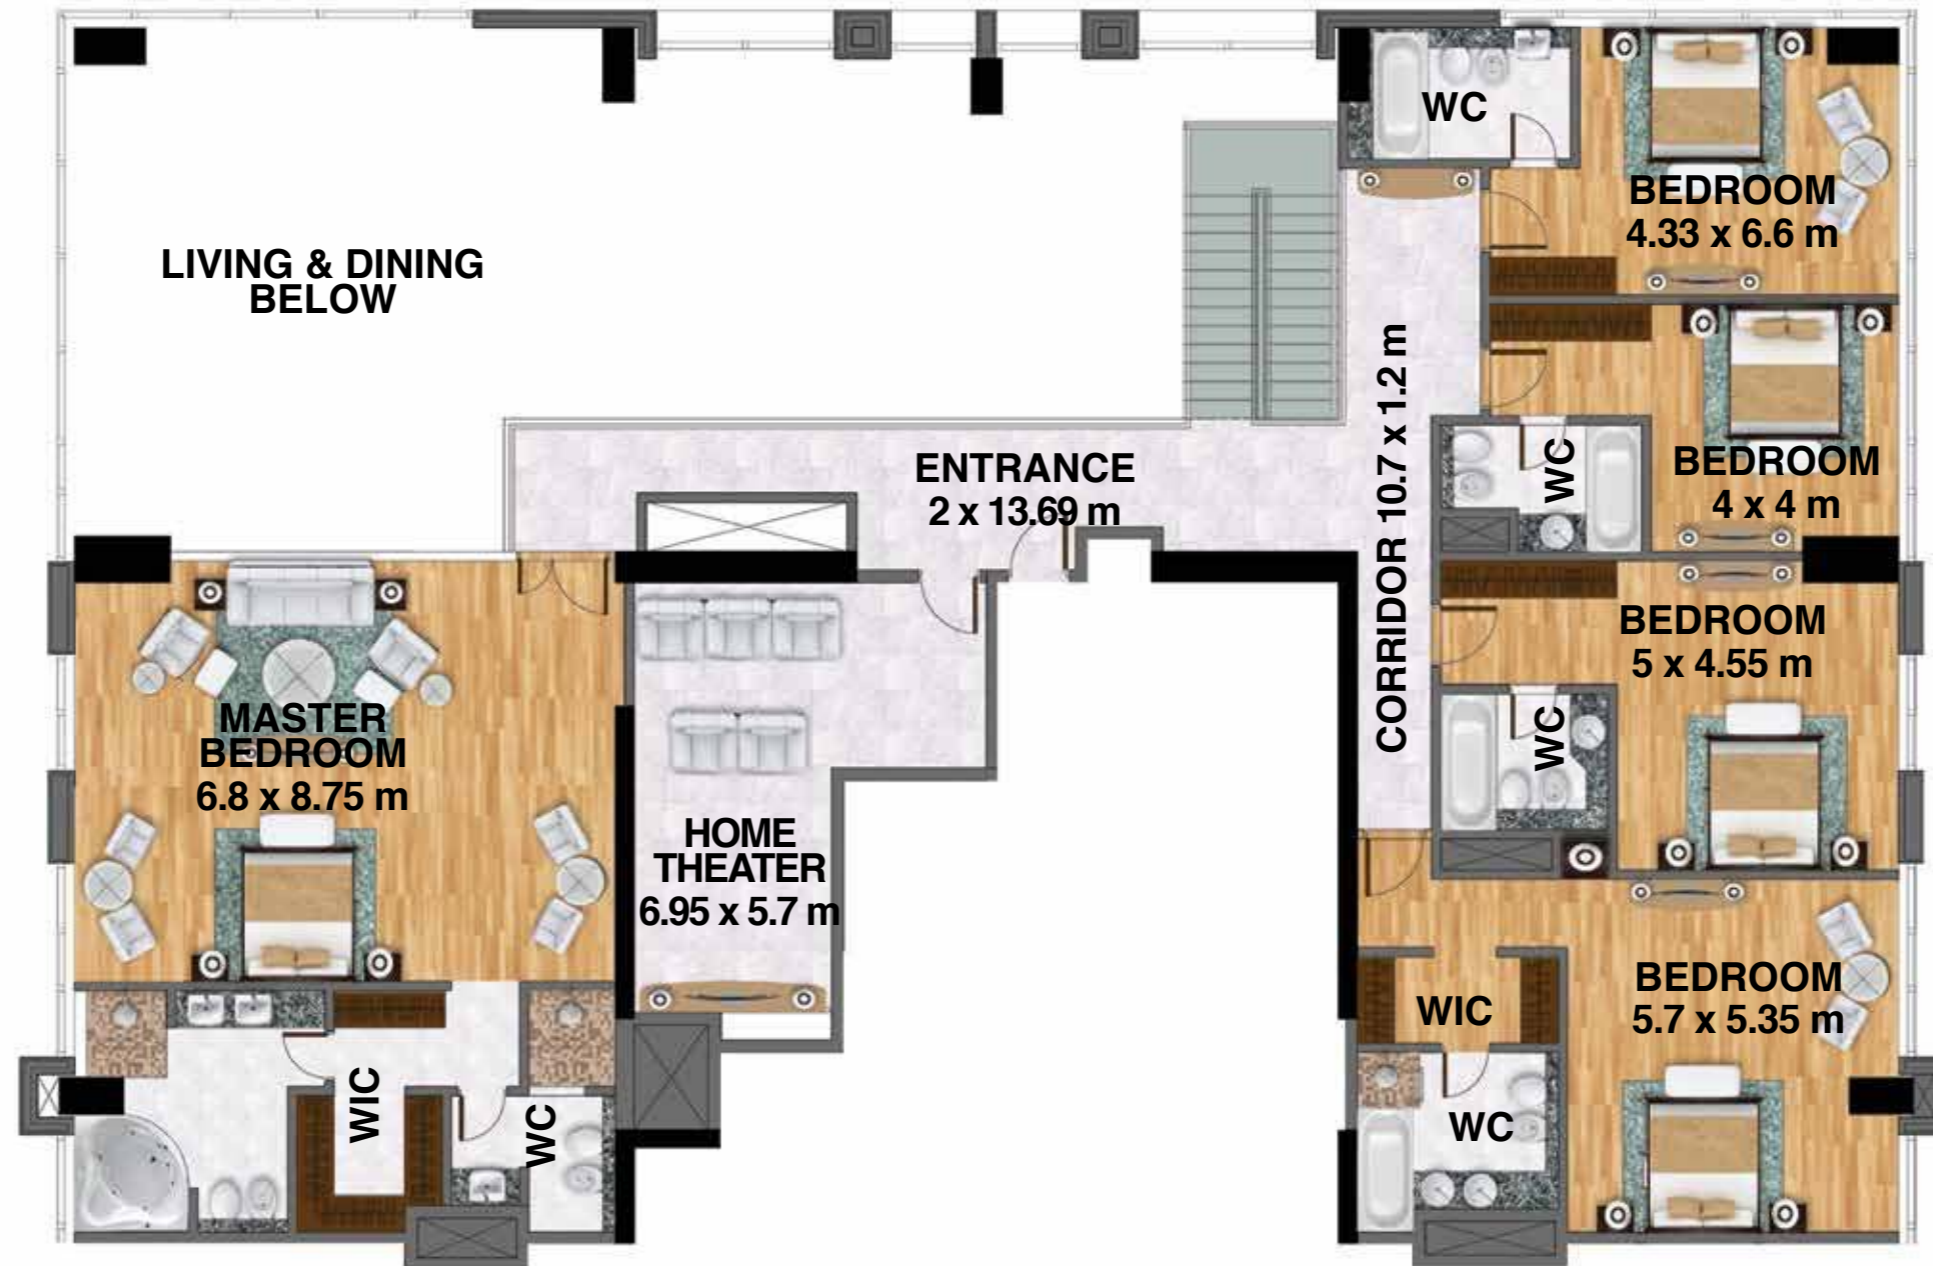

Level 69

Unit no. 02 - Upper floor

6 Bedroom

Total area 10,137.34 sq ft

DUBAI WATER CANAL

SHEIKH ZAYED ROAD

MEYDAN

ABU DHABI