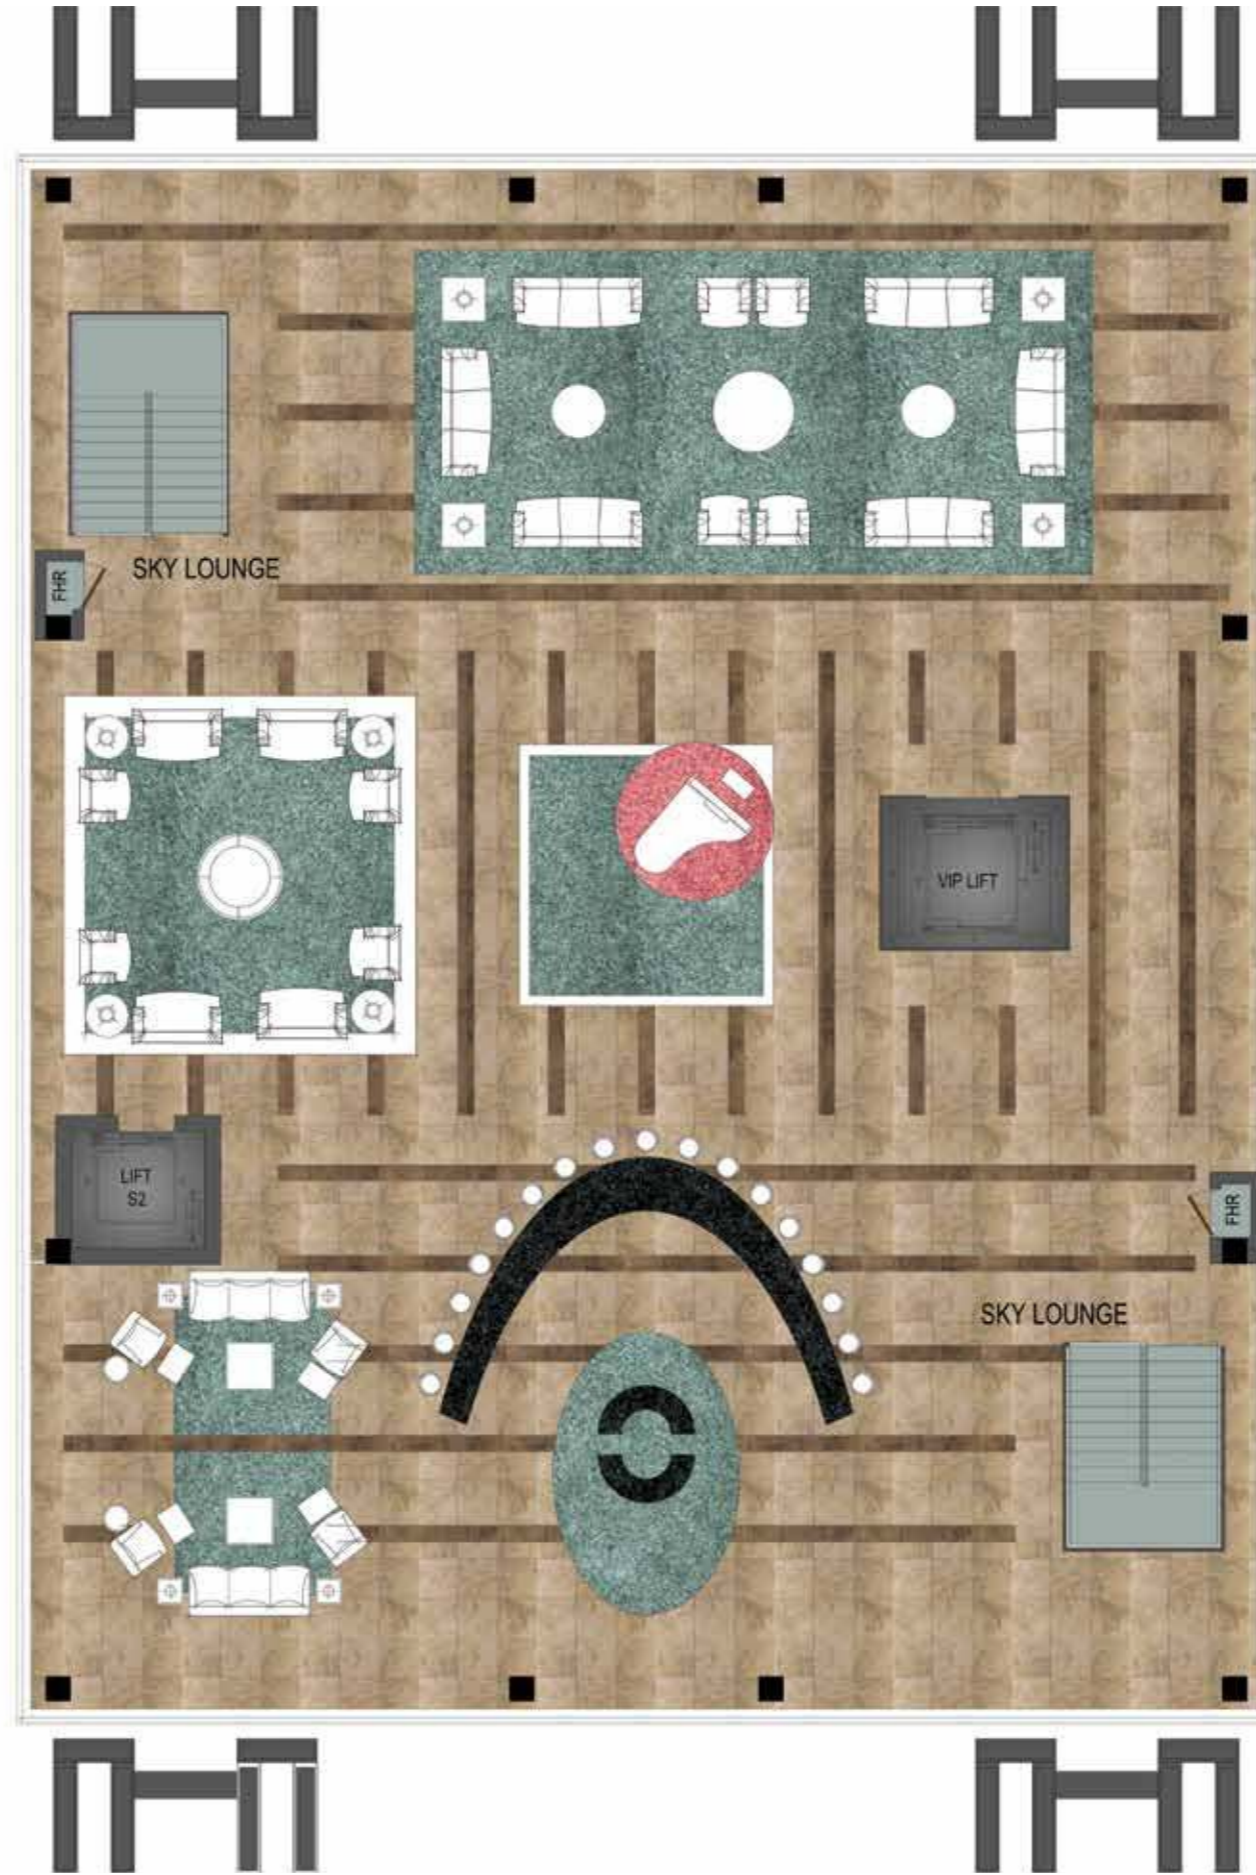

MEYDAN

Floor Plan

Living Area

Level 72

SHEIKH ZAYED ROAD

ABU DHABI

DUBAI WATER CANAL

MEYDAN

Floor Plan

VIP Lounge

Level 73

SHEIKH ZAYED ROAD

ABU DHABI

DUBAI WATER CANAL

MEYDAN

LOFTS
LEVEL 2-6

SHEIKH ZAYED ROAD

MEYDAN

ABU DHABI

Level 2

Unit no. 01 - Lower floor

1 Bedroom

Total area 1,726.85 sq ft

DUBAI WATER CANAL