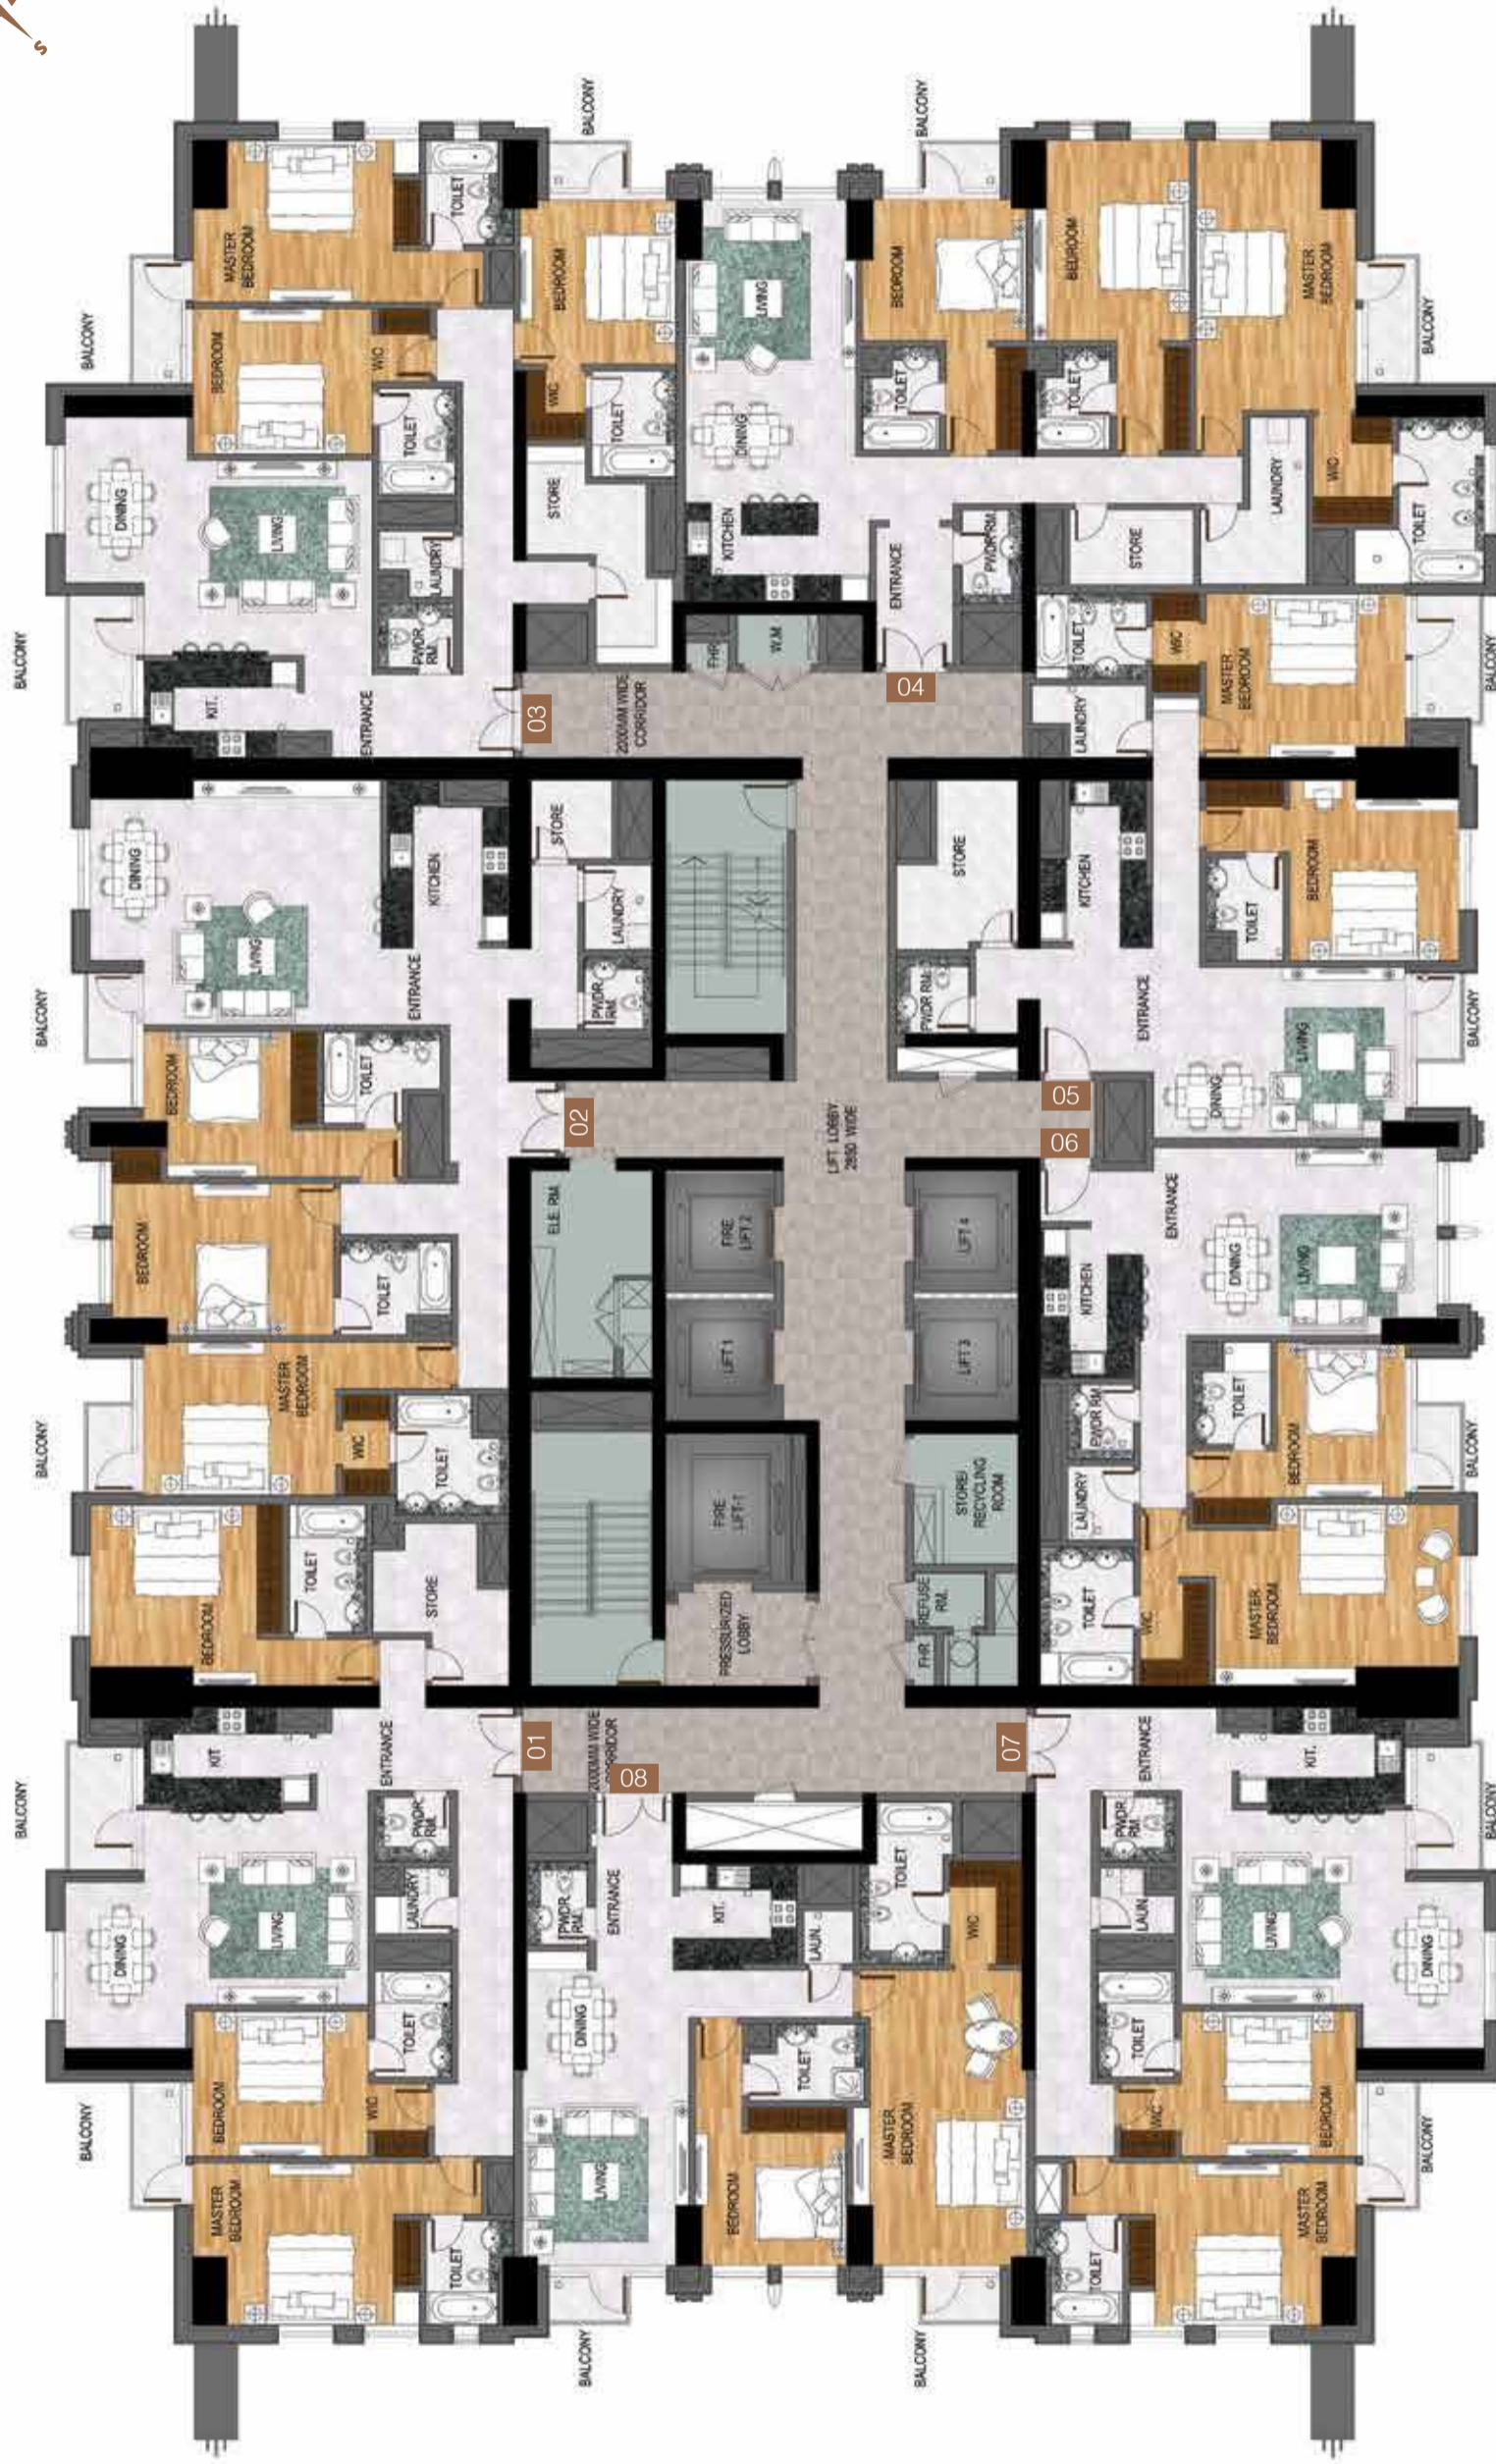

Type B

Level 42

ABU DHABI

DUBAI WATER CANAL

SHEIKH ZAYED ROAD

MEYDAN

Floor Plan

Type B

Level 43

ABU DHABI

Floor Plan

Type B

Level 44-62

ABU DHABI

SHEIKH ZAYED ROAD

DUBAI WATER CANAL

MEYDAN

DUBAI WATER CANAL

SHEIKH ZAYED ROAD

MEYDAN

Floor Plan

Type C

Level 64

ABU DHABI