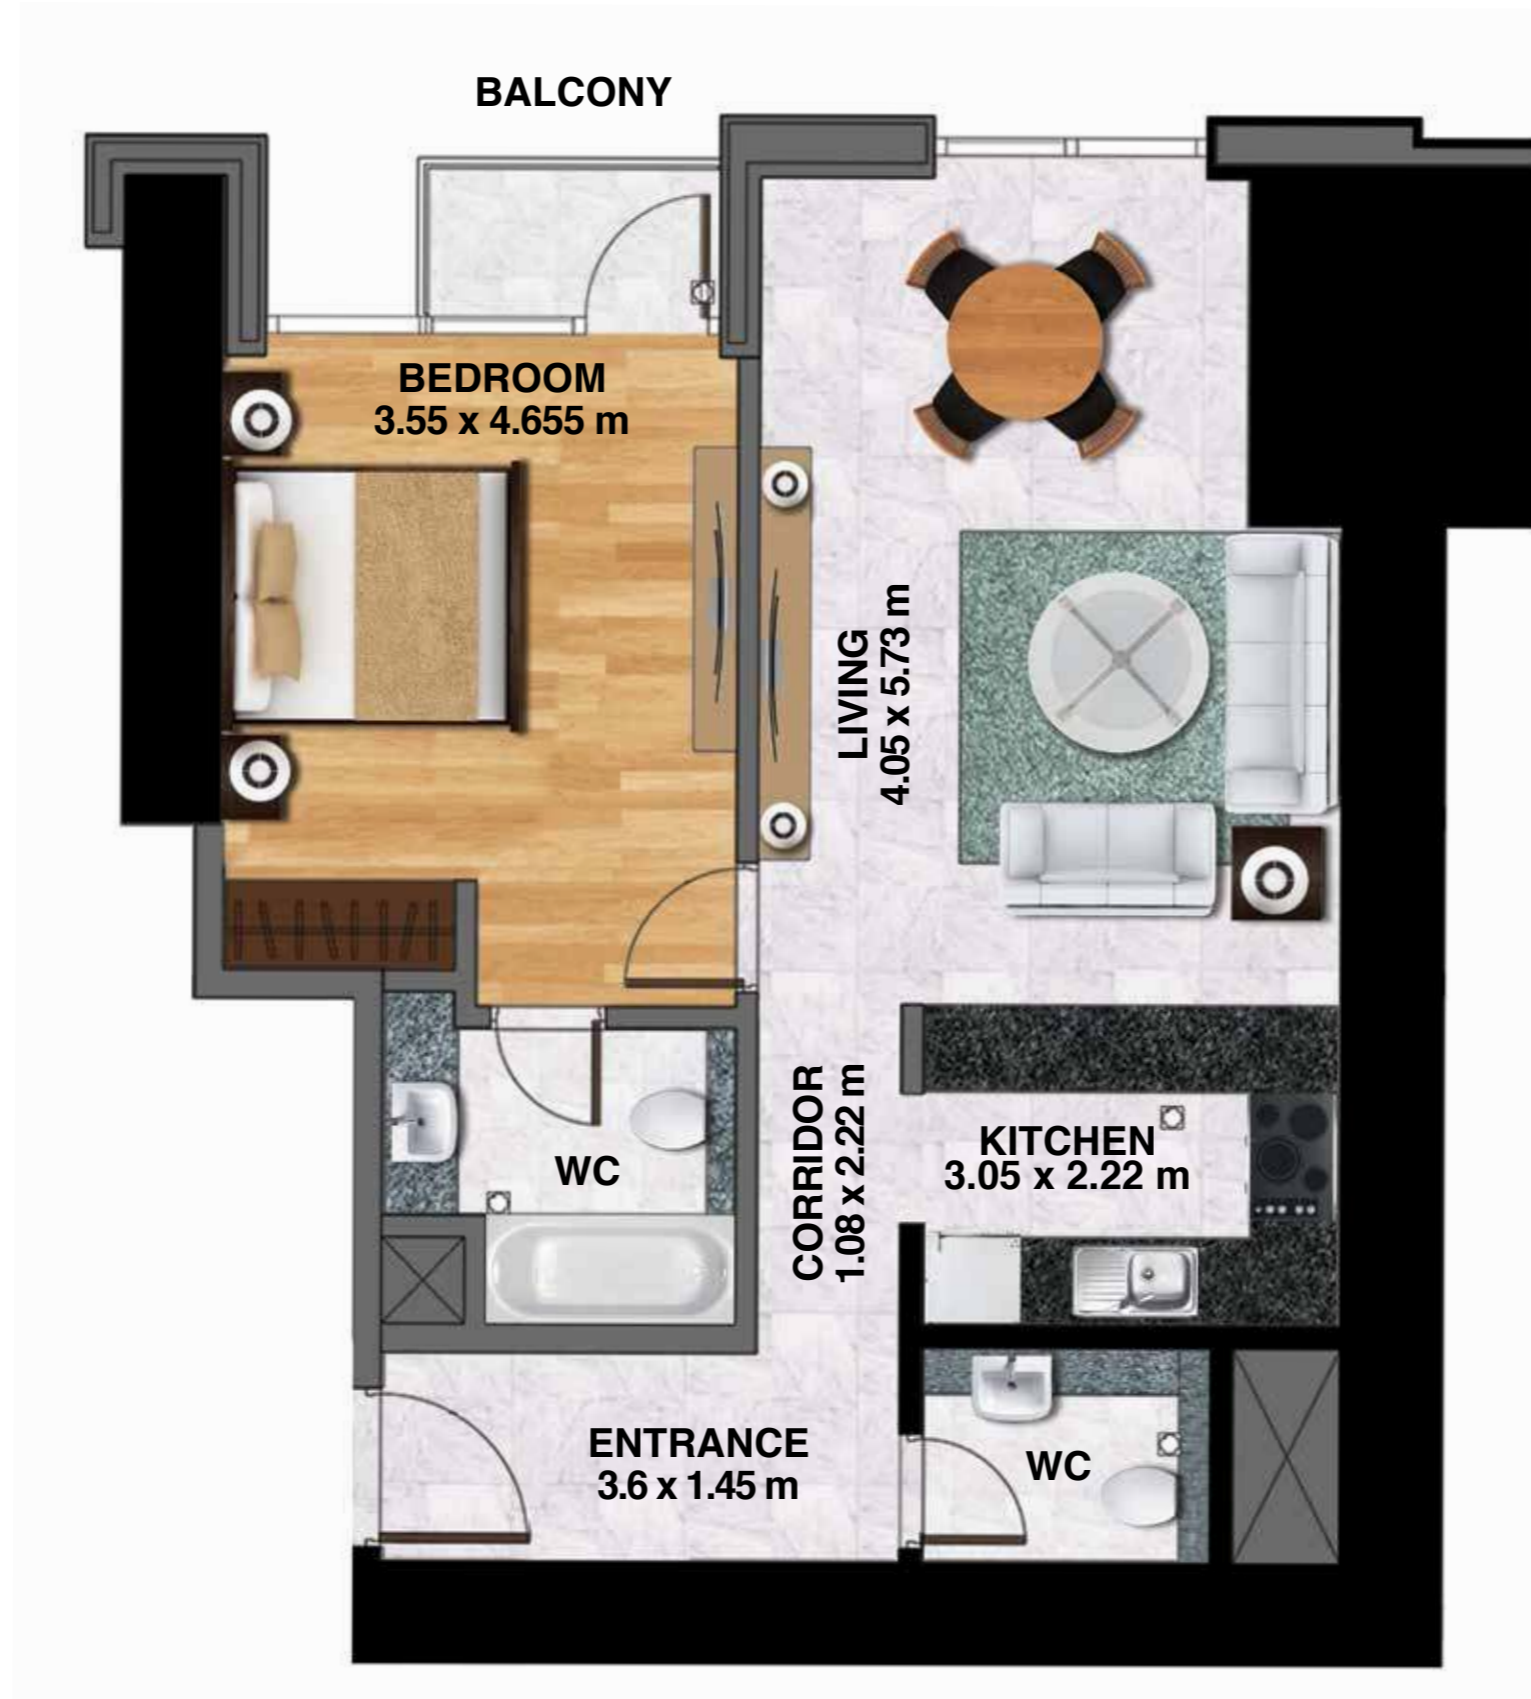

2 Bedroom

Total area 1,358.51 sq ft

SHEIKH ZAYED ROAD

ABU DHABI

DUBAI WATER CANAL

MEYDAN

Level 8-20

Unit no. 03

1 Bedroom

Total area 802.99 sq ft

SHEIKH ZAYED ROAD

ABU DHABI

DUBAI WATER CANAL

MEYDAN

Level 8-20

Unit no. 04