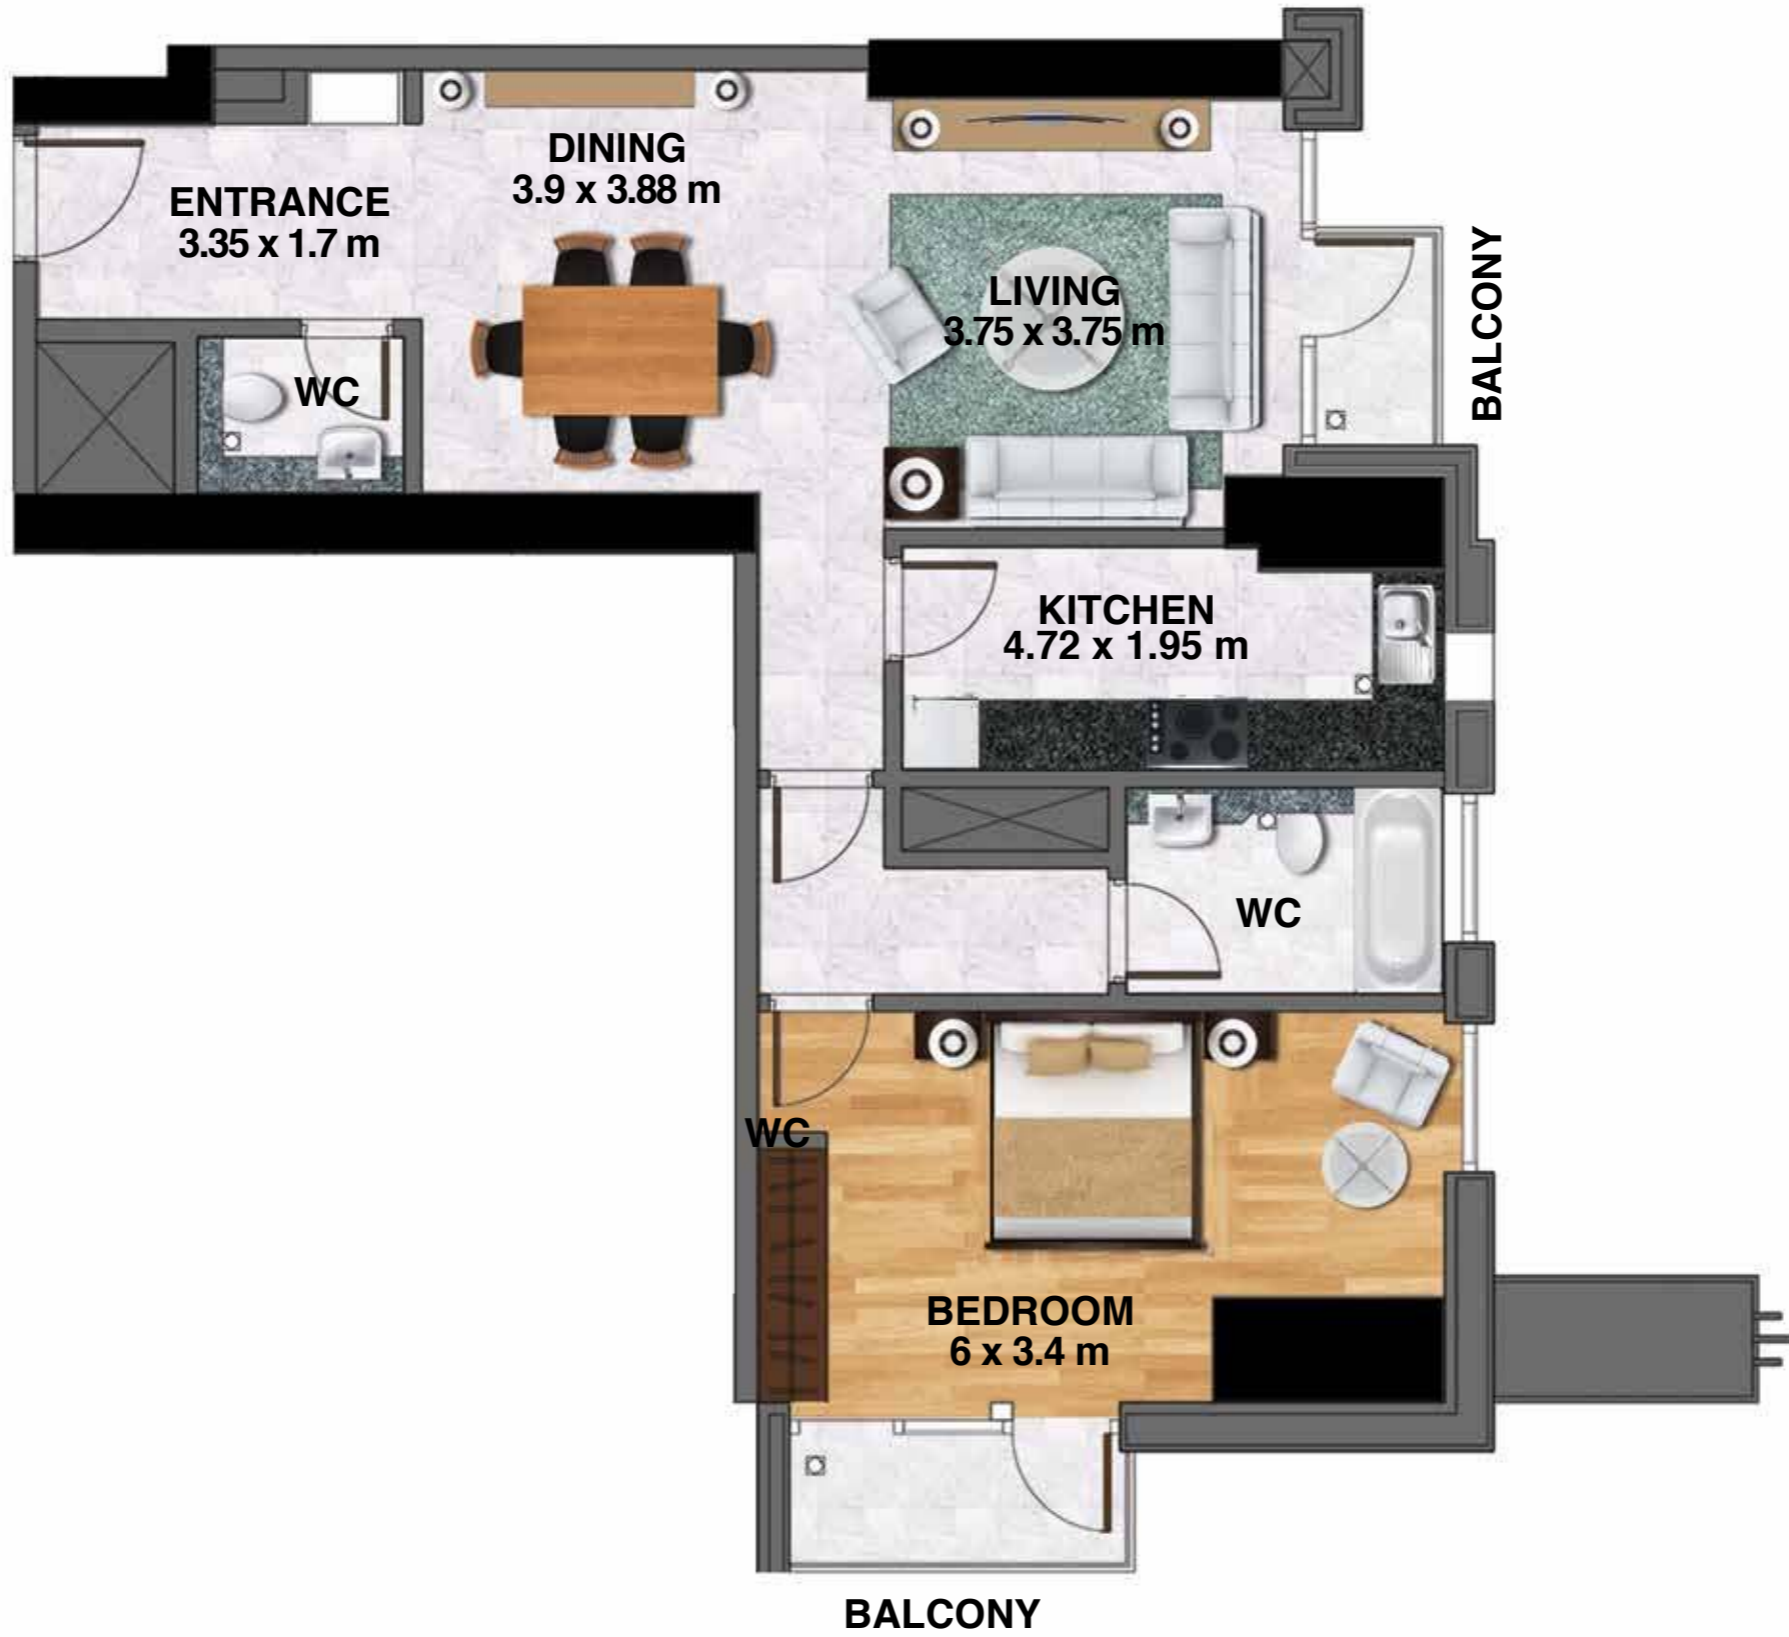

Level 8-20

Unit no. 06

1 Bedroom

Total area 1,033.34 sq ft

SHEIKH ZAYED ROAD