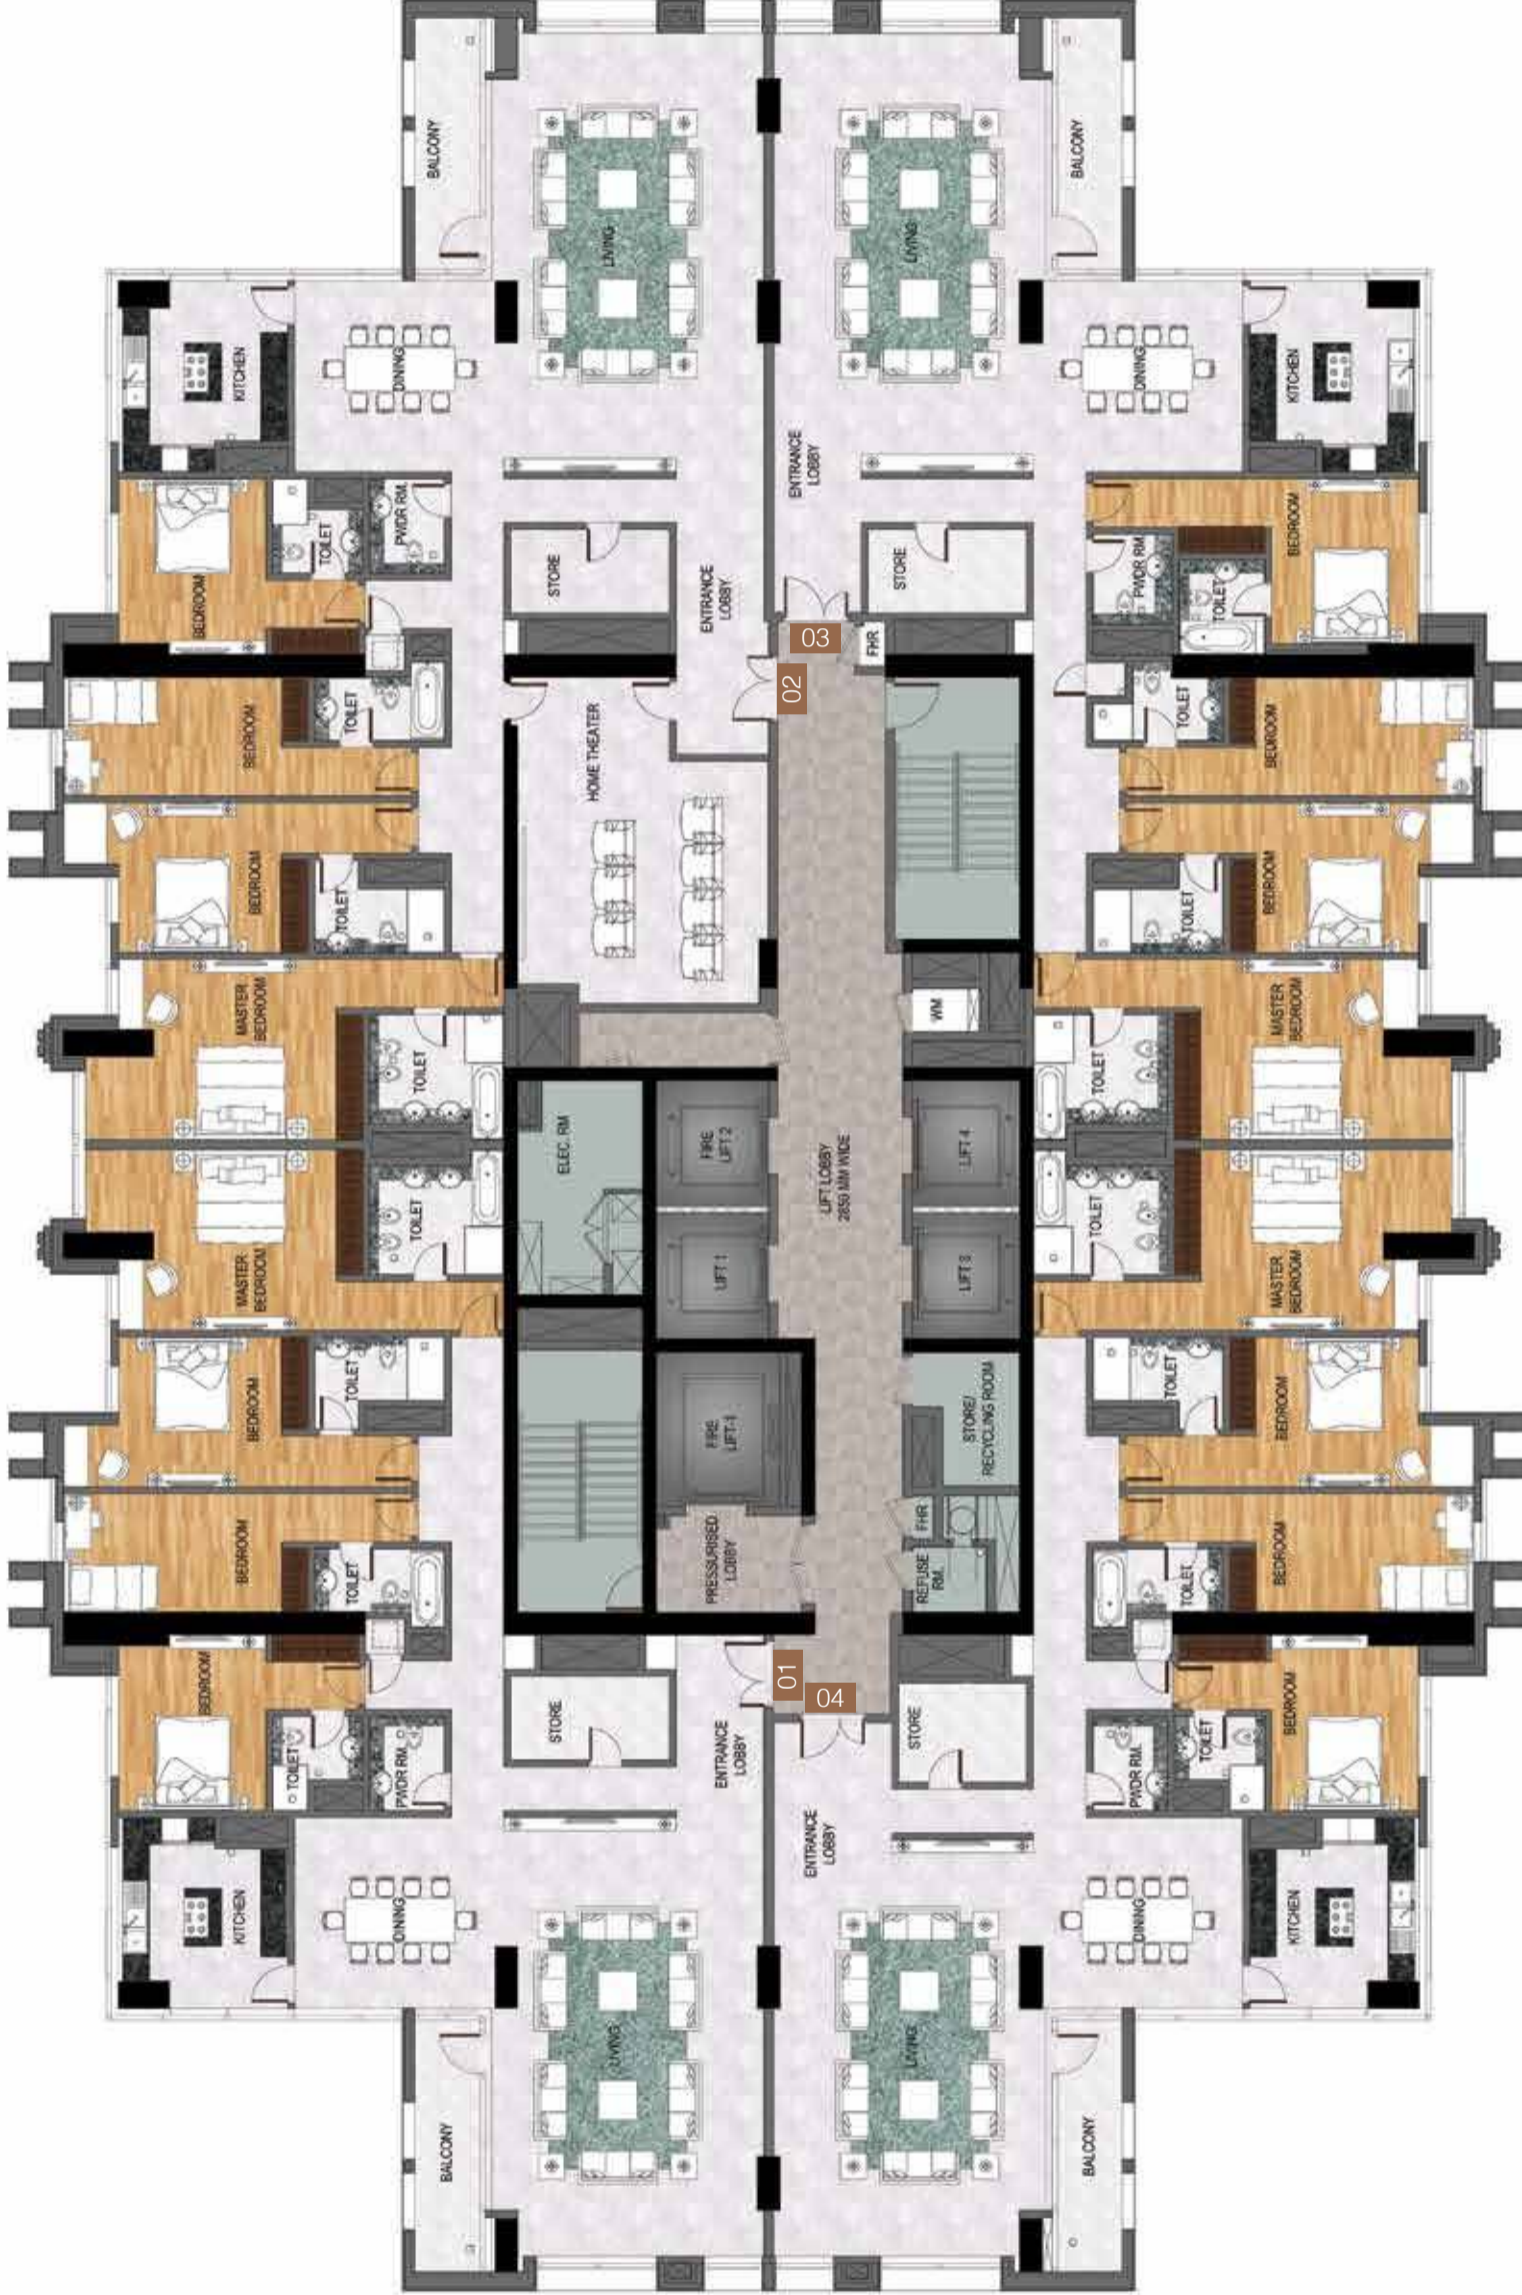

MEYDAN

DUBAI WATER CANAL

SHEIKH ZAYED ROAD

MEYDAN

Floor Plan

Type C

Level 64

ABU DHABI

SHEIKH ZAYED ROAD

MEYDAN

Floor Plan

Type C

Level 65

ABU DHABI

SHEIKH ZAYED ROAD

MEYDAN

Floor Plan

Type C

Level 66

SHEIKH ZAYED ROAD

MEYDAN

Floor Plan

Type D

Level 67