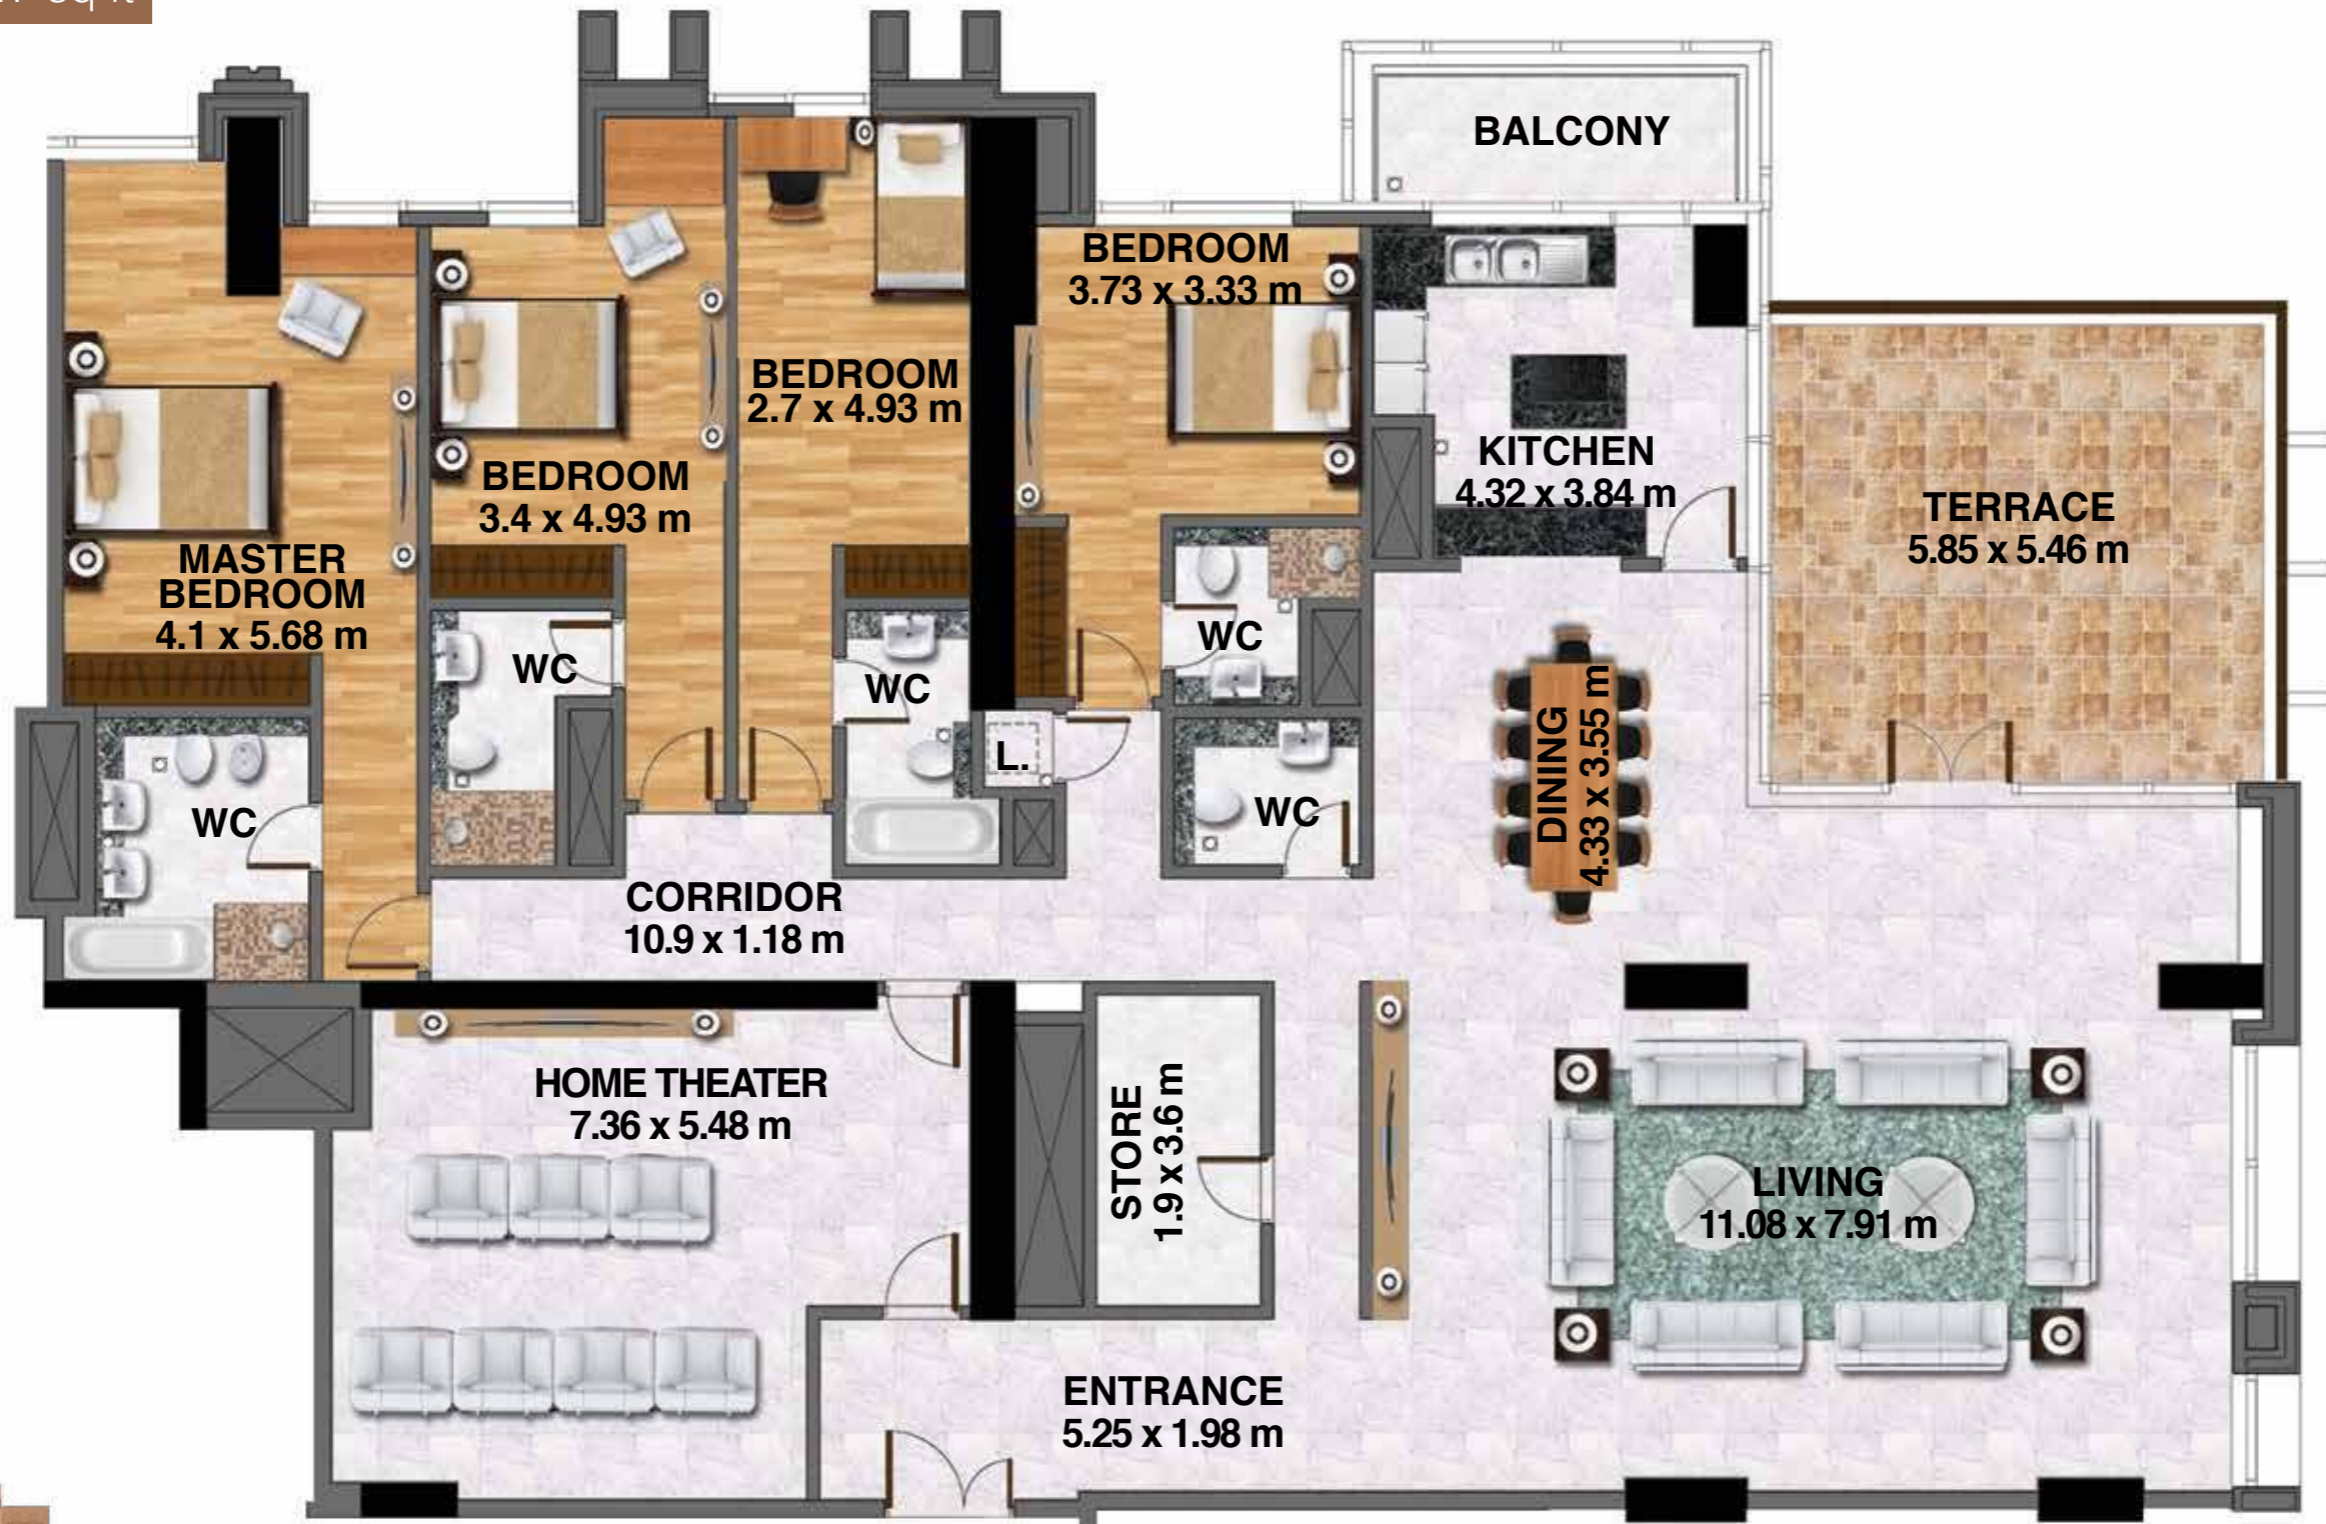

Level 64

Unit no. 02

4 Bedroom

Total area 3,929.47 sq ft

SHEIKH ZAYED ROAD

ABU DHABI

DUBAI WATER CANAL

MEYDAN