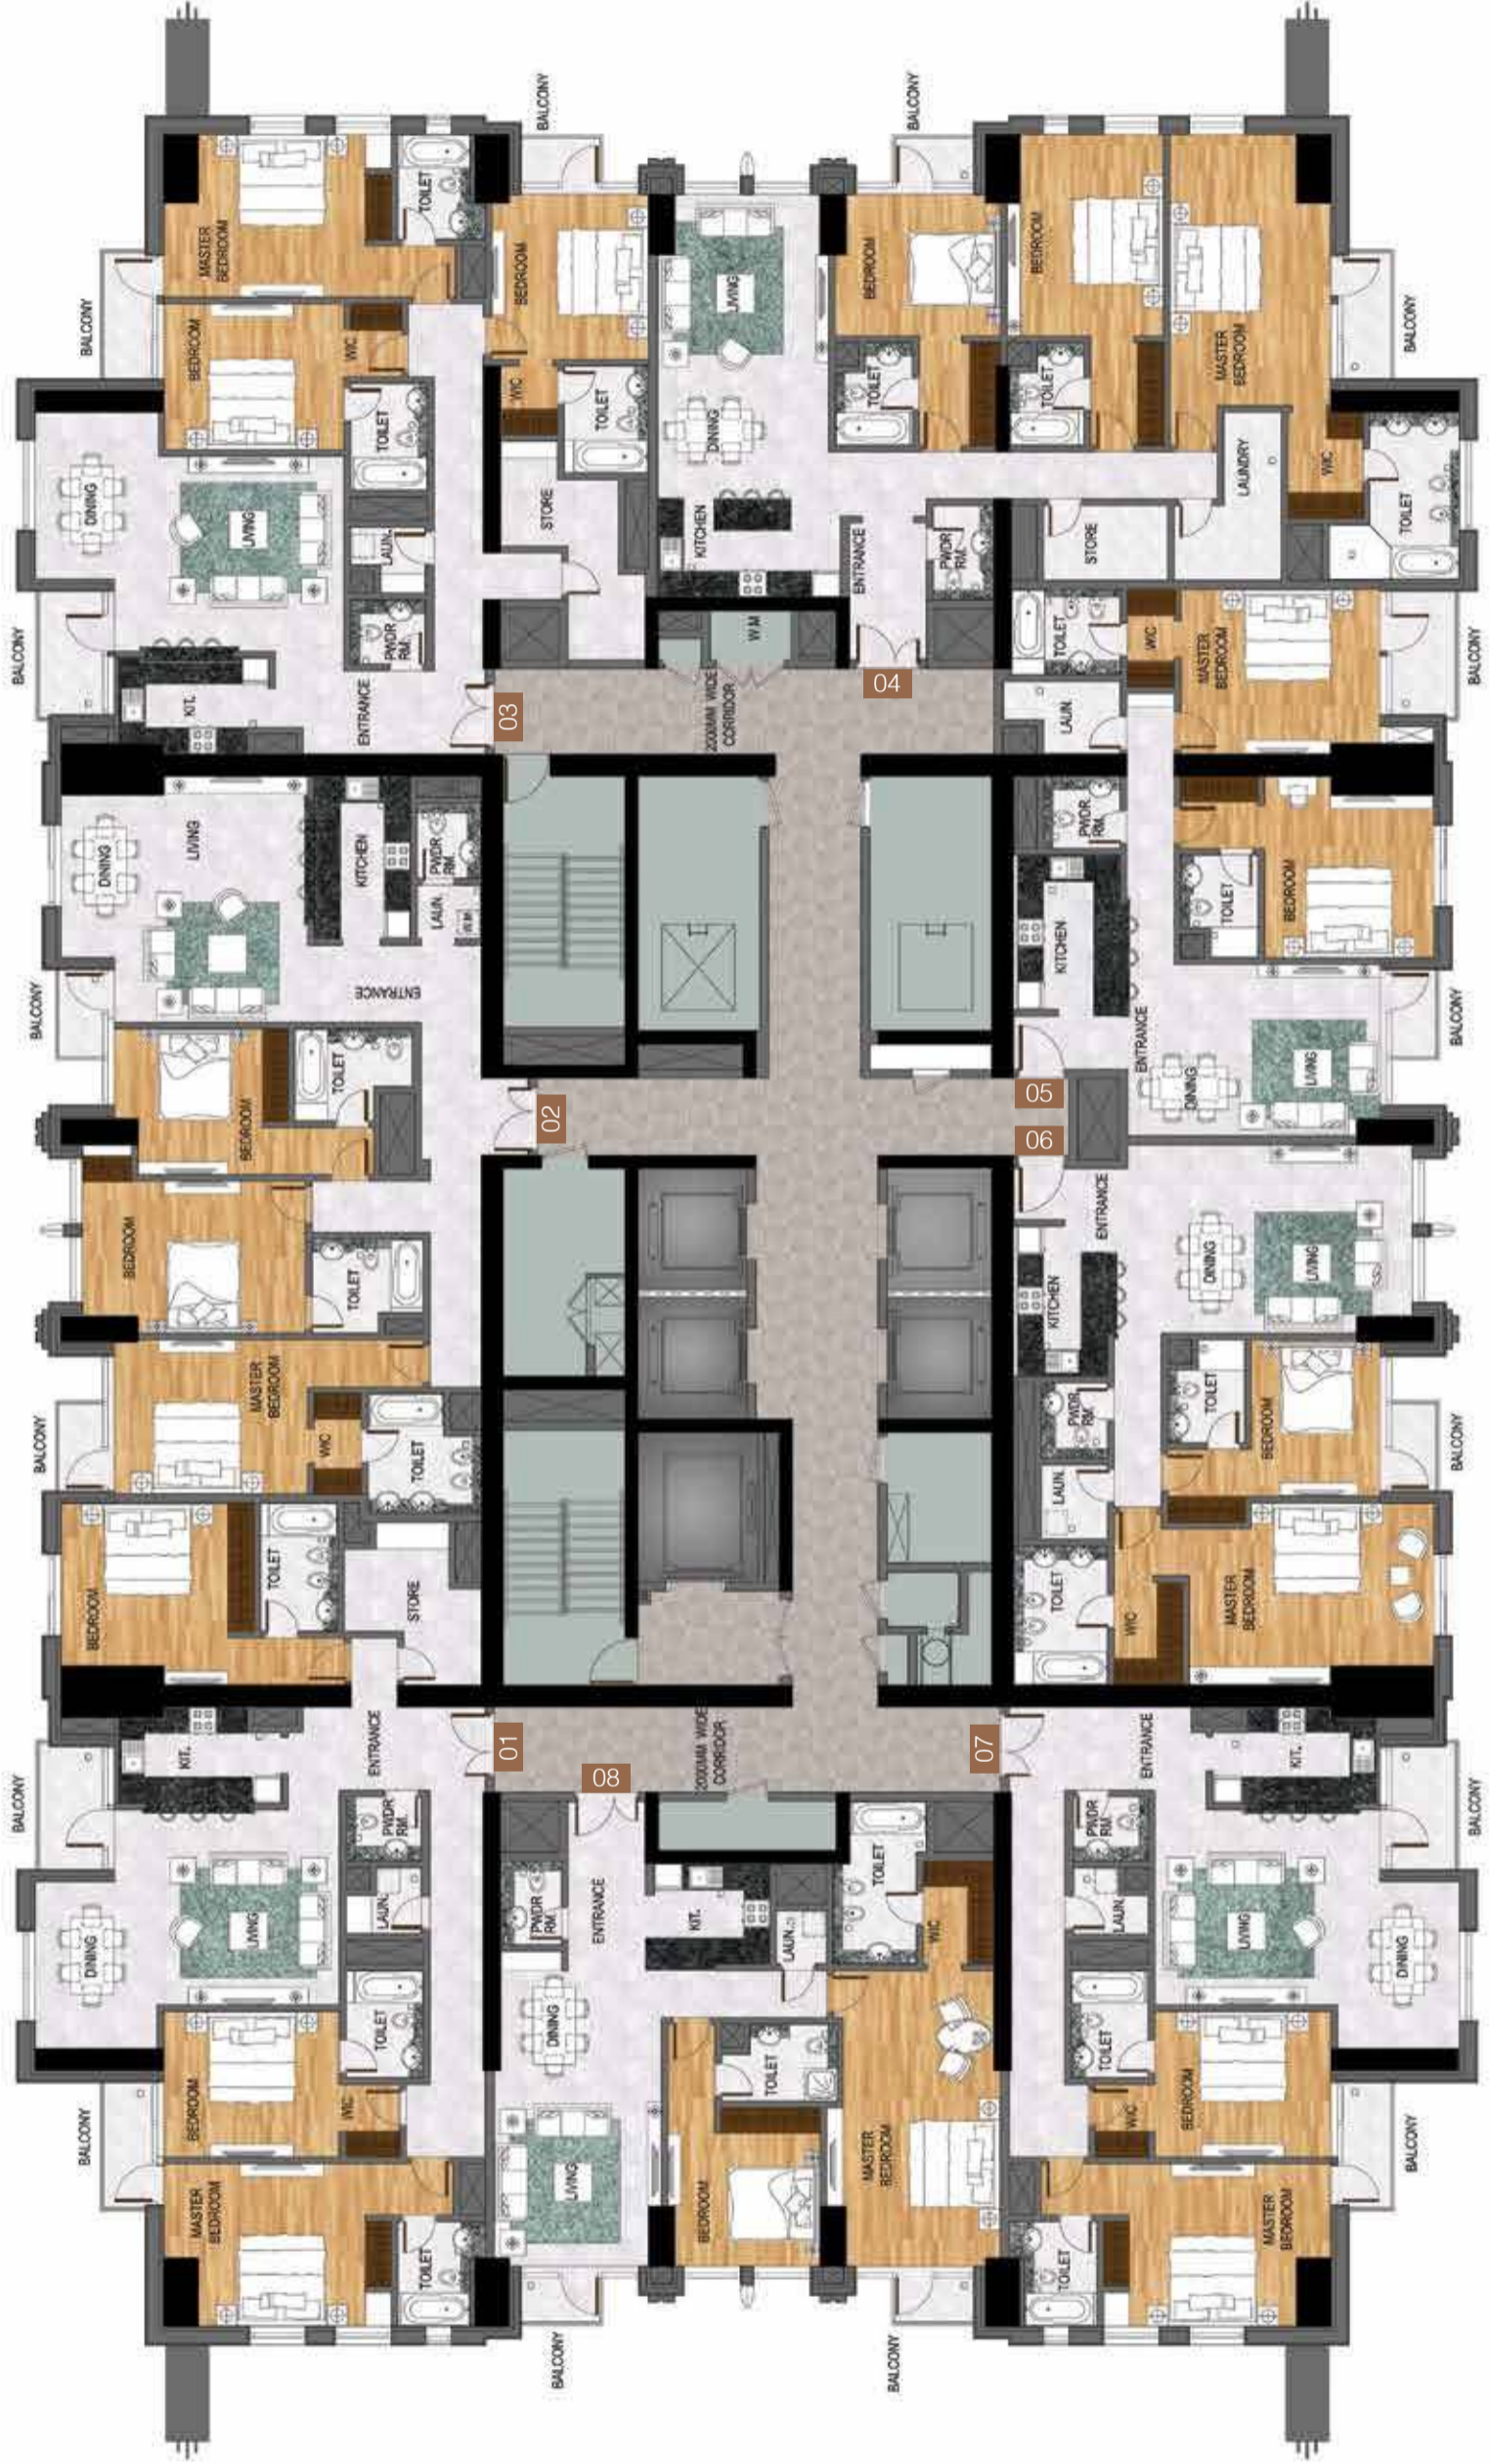

SHEIKH ZAYED ROAD

MEYDAN

ABU DHABI

Floor Plan

Type A

Level 8-20

Floor Plan

Type A

Level 22-40

SHEIKH ZAYED ROAD

DUBAI WATER CANAL

ABU DHABI

MEYDAN

SHEIKH ZAYED ROAD

MEYDAN

Floor Plan

Type B

Level 42

ABU DHABI

DUBAI WATER CANAL

SHEIKH ZAYED ROAD

MEYDAN

Floor Plan

Type B