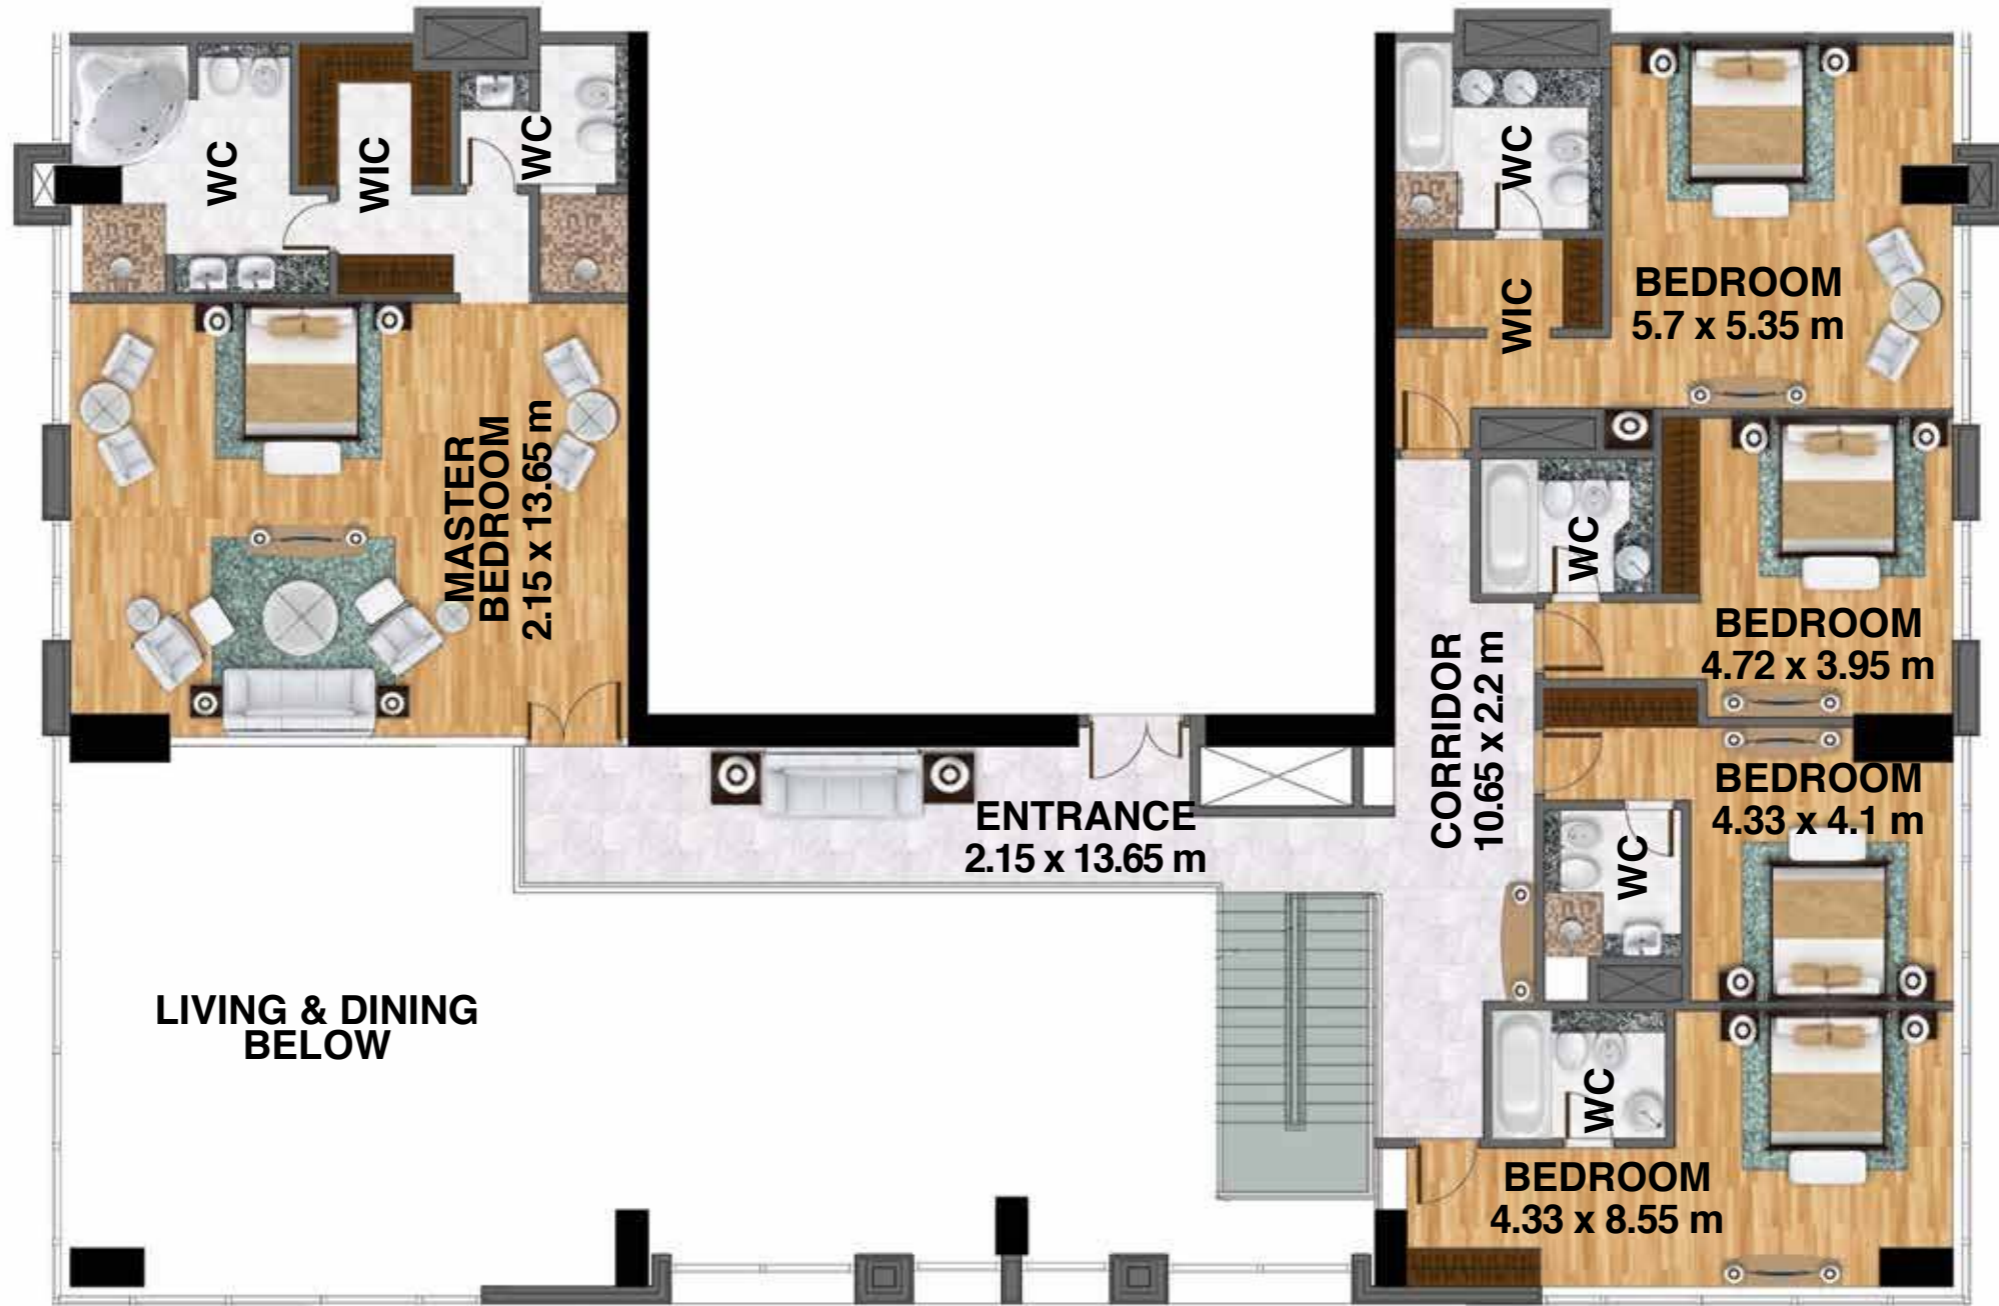

Level 69

Unit no. 01 - Upper floor

6 Bedroom

Total area 9,471.27 sq ft

DUBAI WATER CANAL

SHEIKH ZAYED ROAD

MEYDAN

ABU DHABI