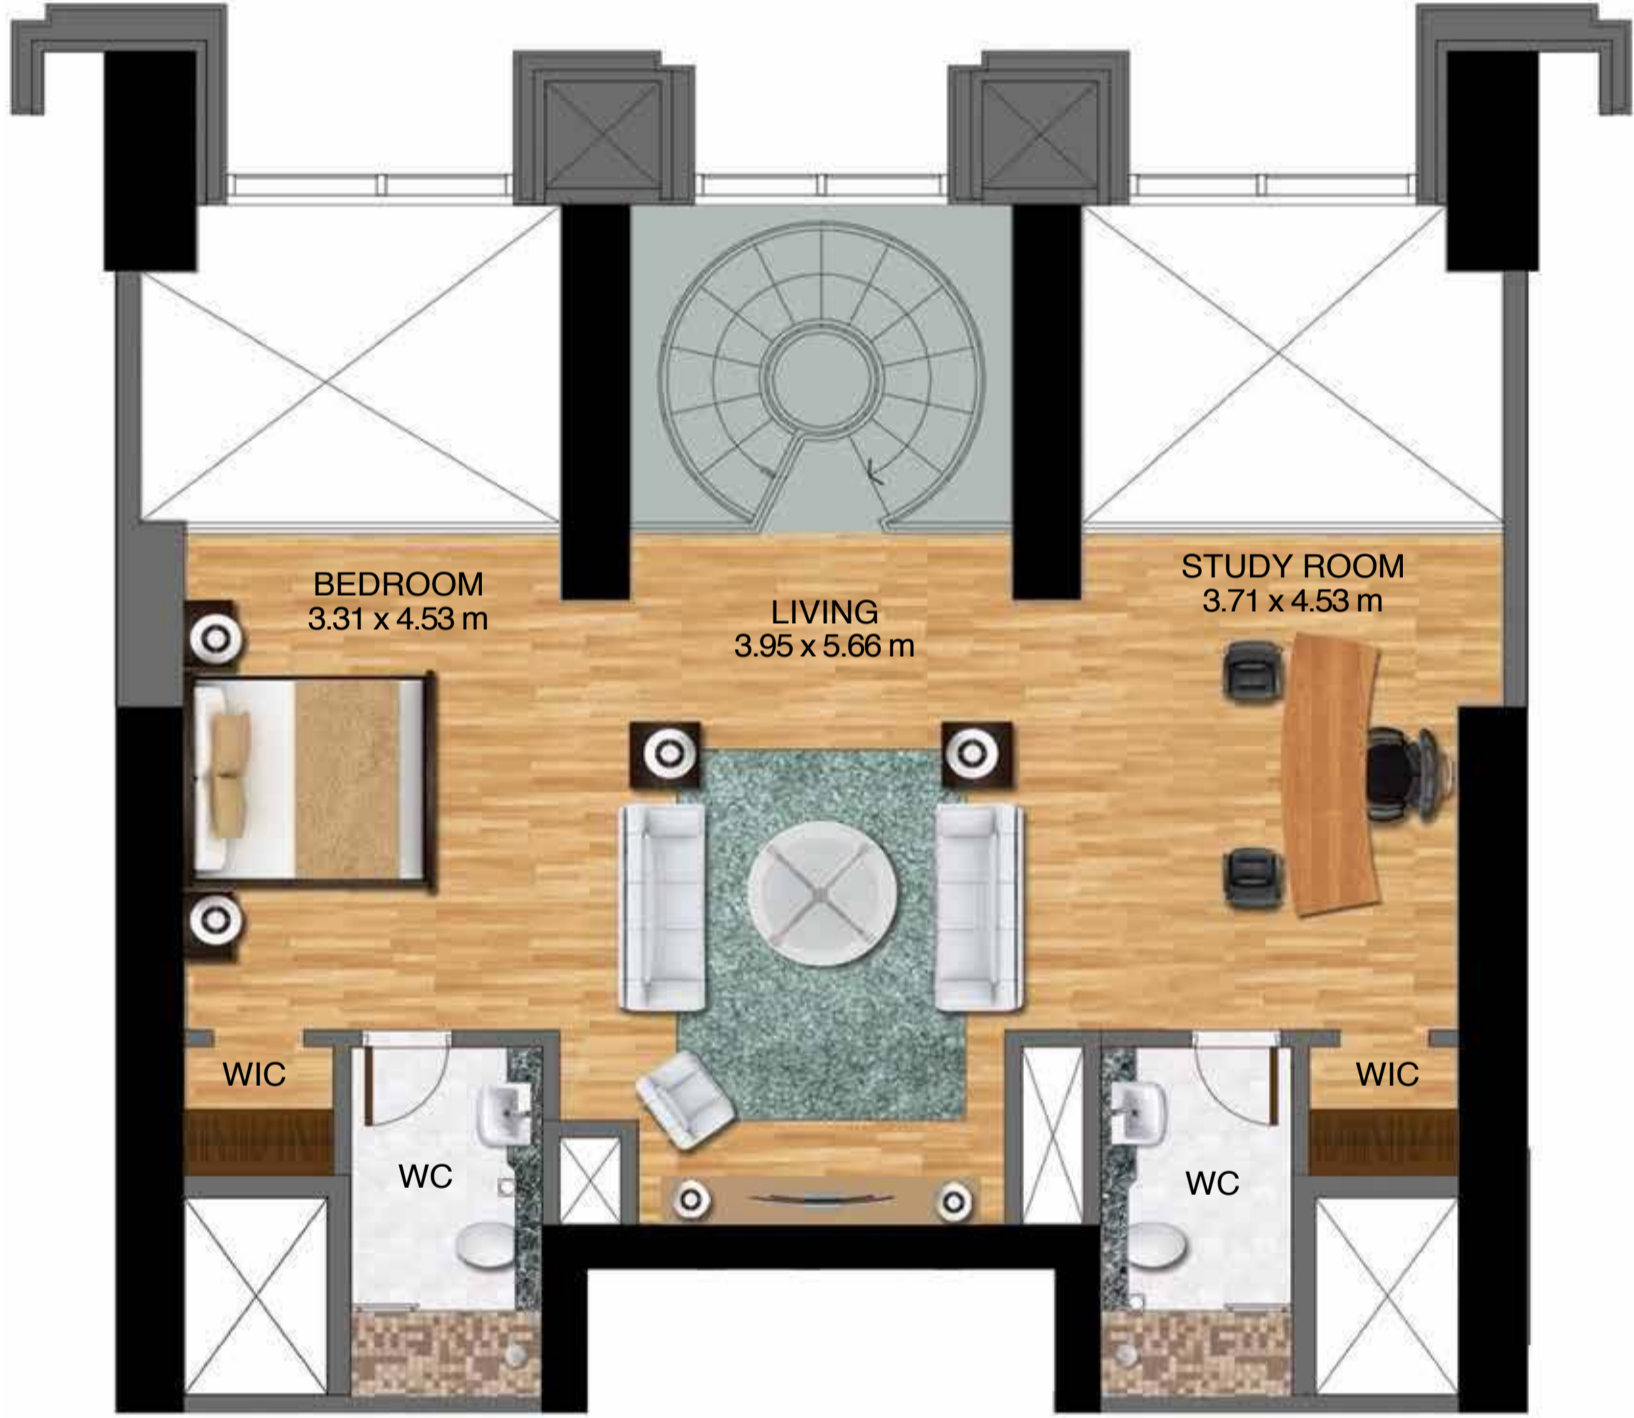

MEYDAN

Level 2

Unit no. 02 - Lower floor

1 Bedroom

Total area 2,307.14 sq ft

ABU DHABI

DUBAI WATER CANAL

SHEIKH ZAYED ROAD