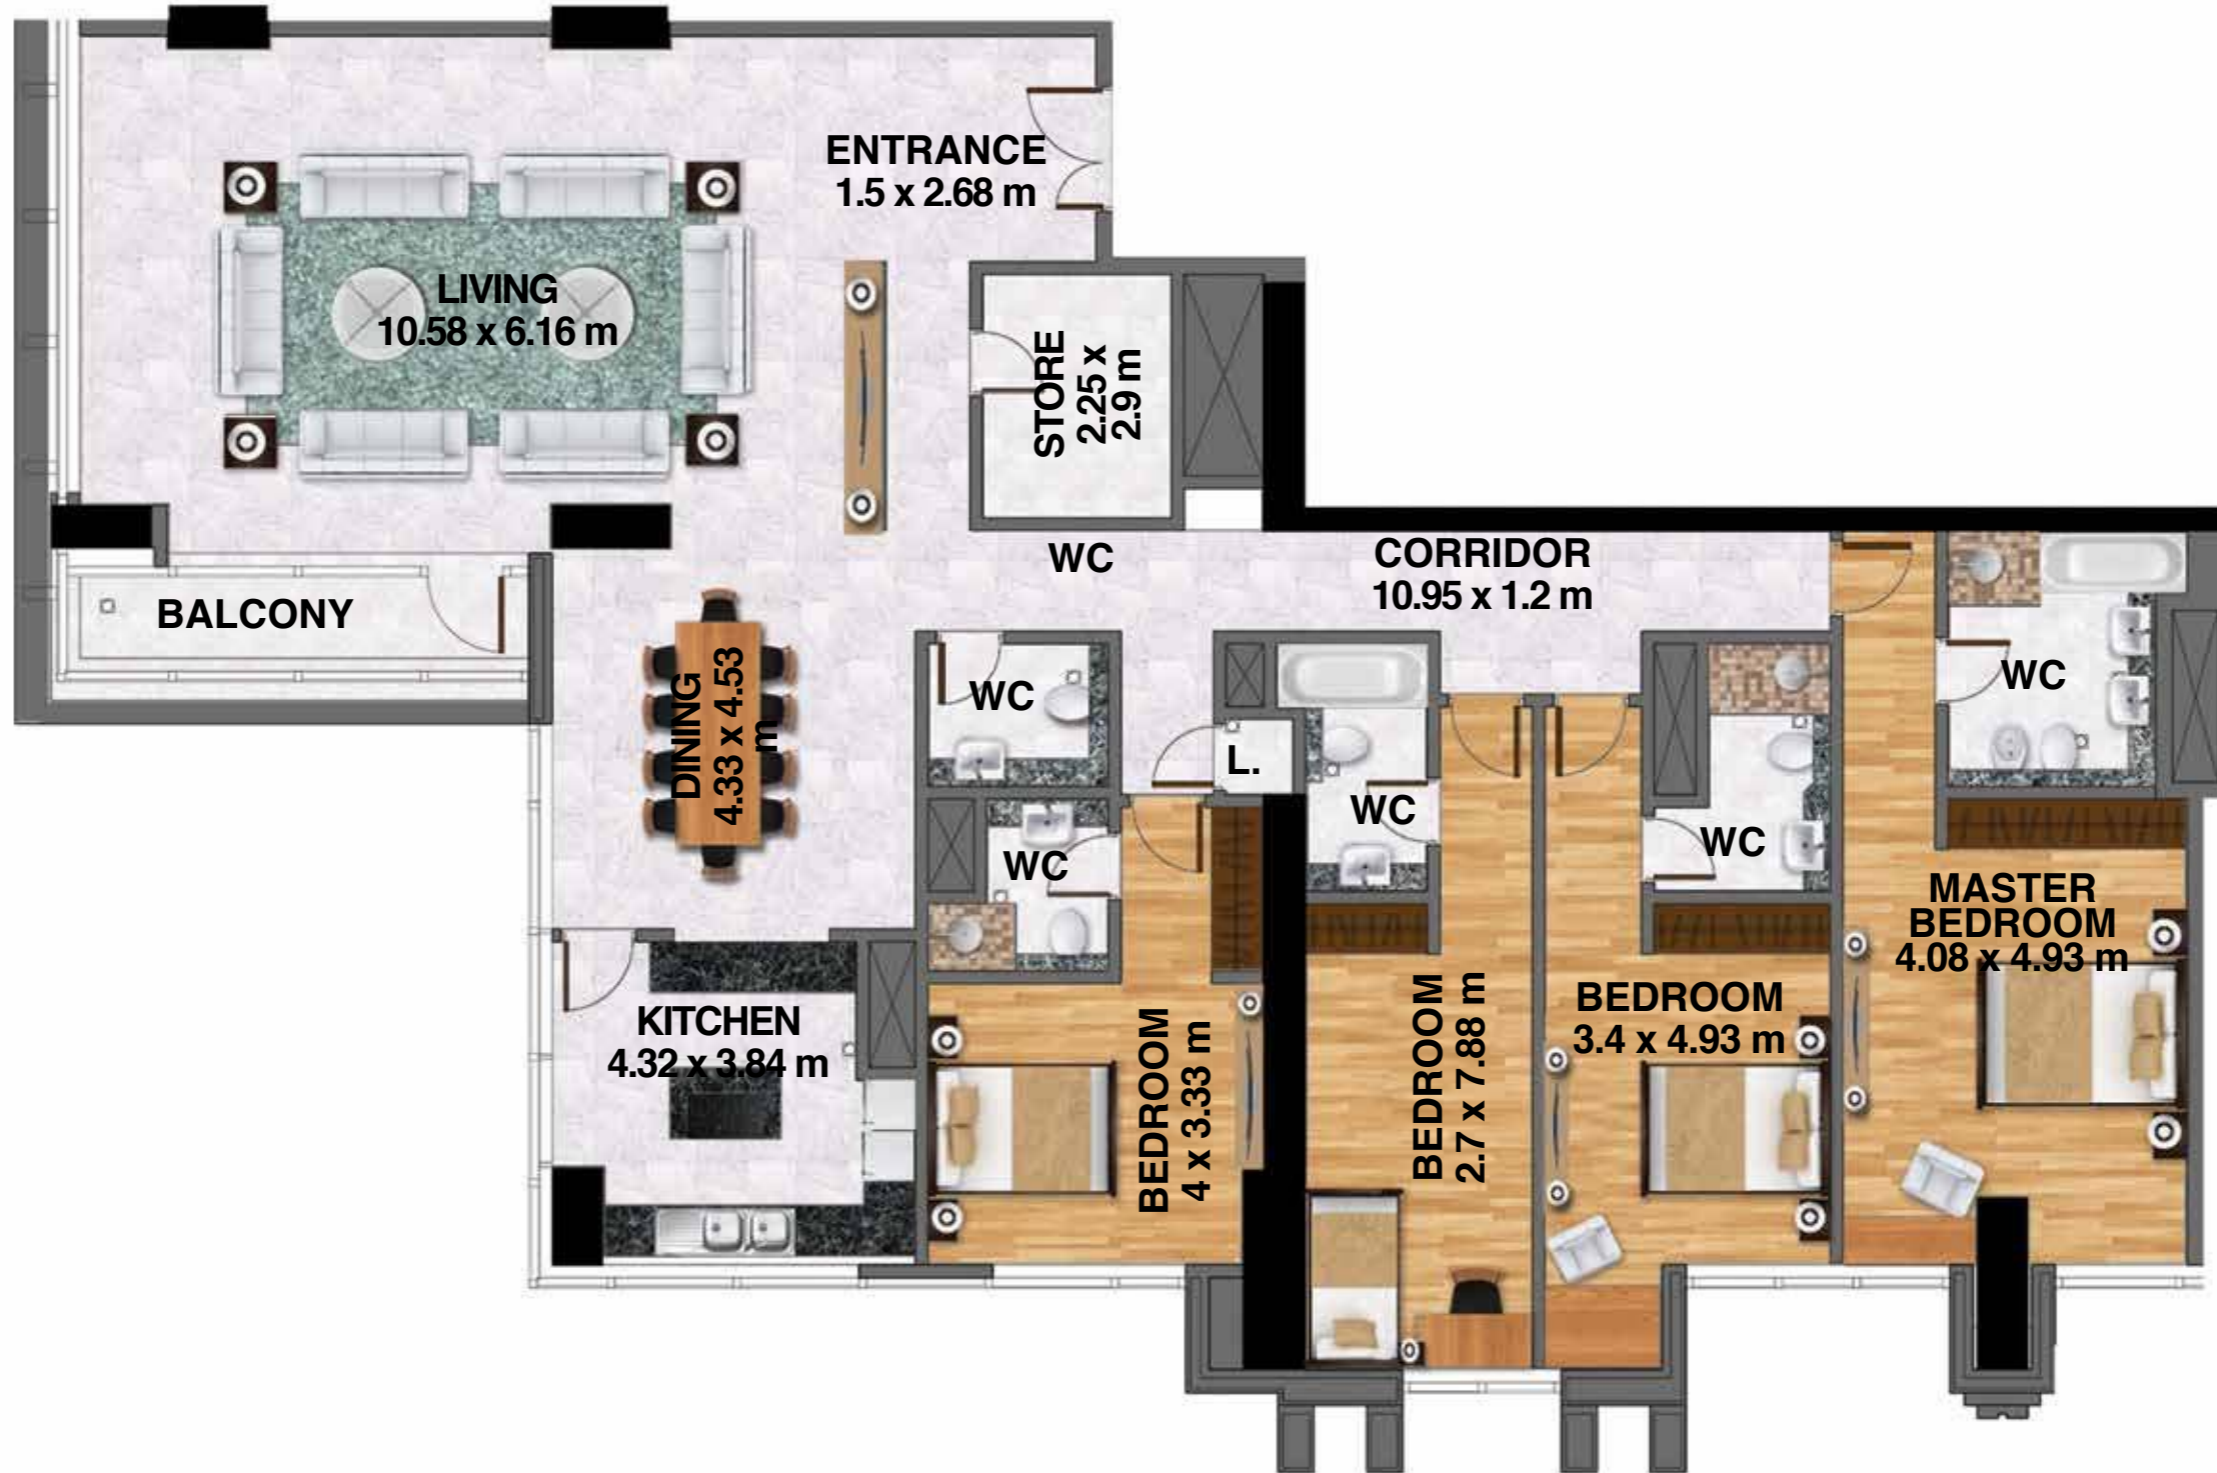

Level 67
Unit no. 01
4 Bedroom
Total area 2,901.52 sq ft

SHEIKH ZAYED ROAD

ABU DHABI

DUBAI WATER CANAL