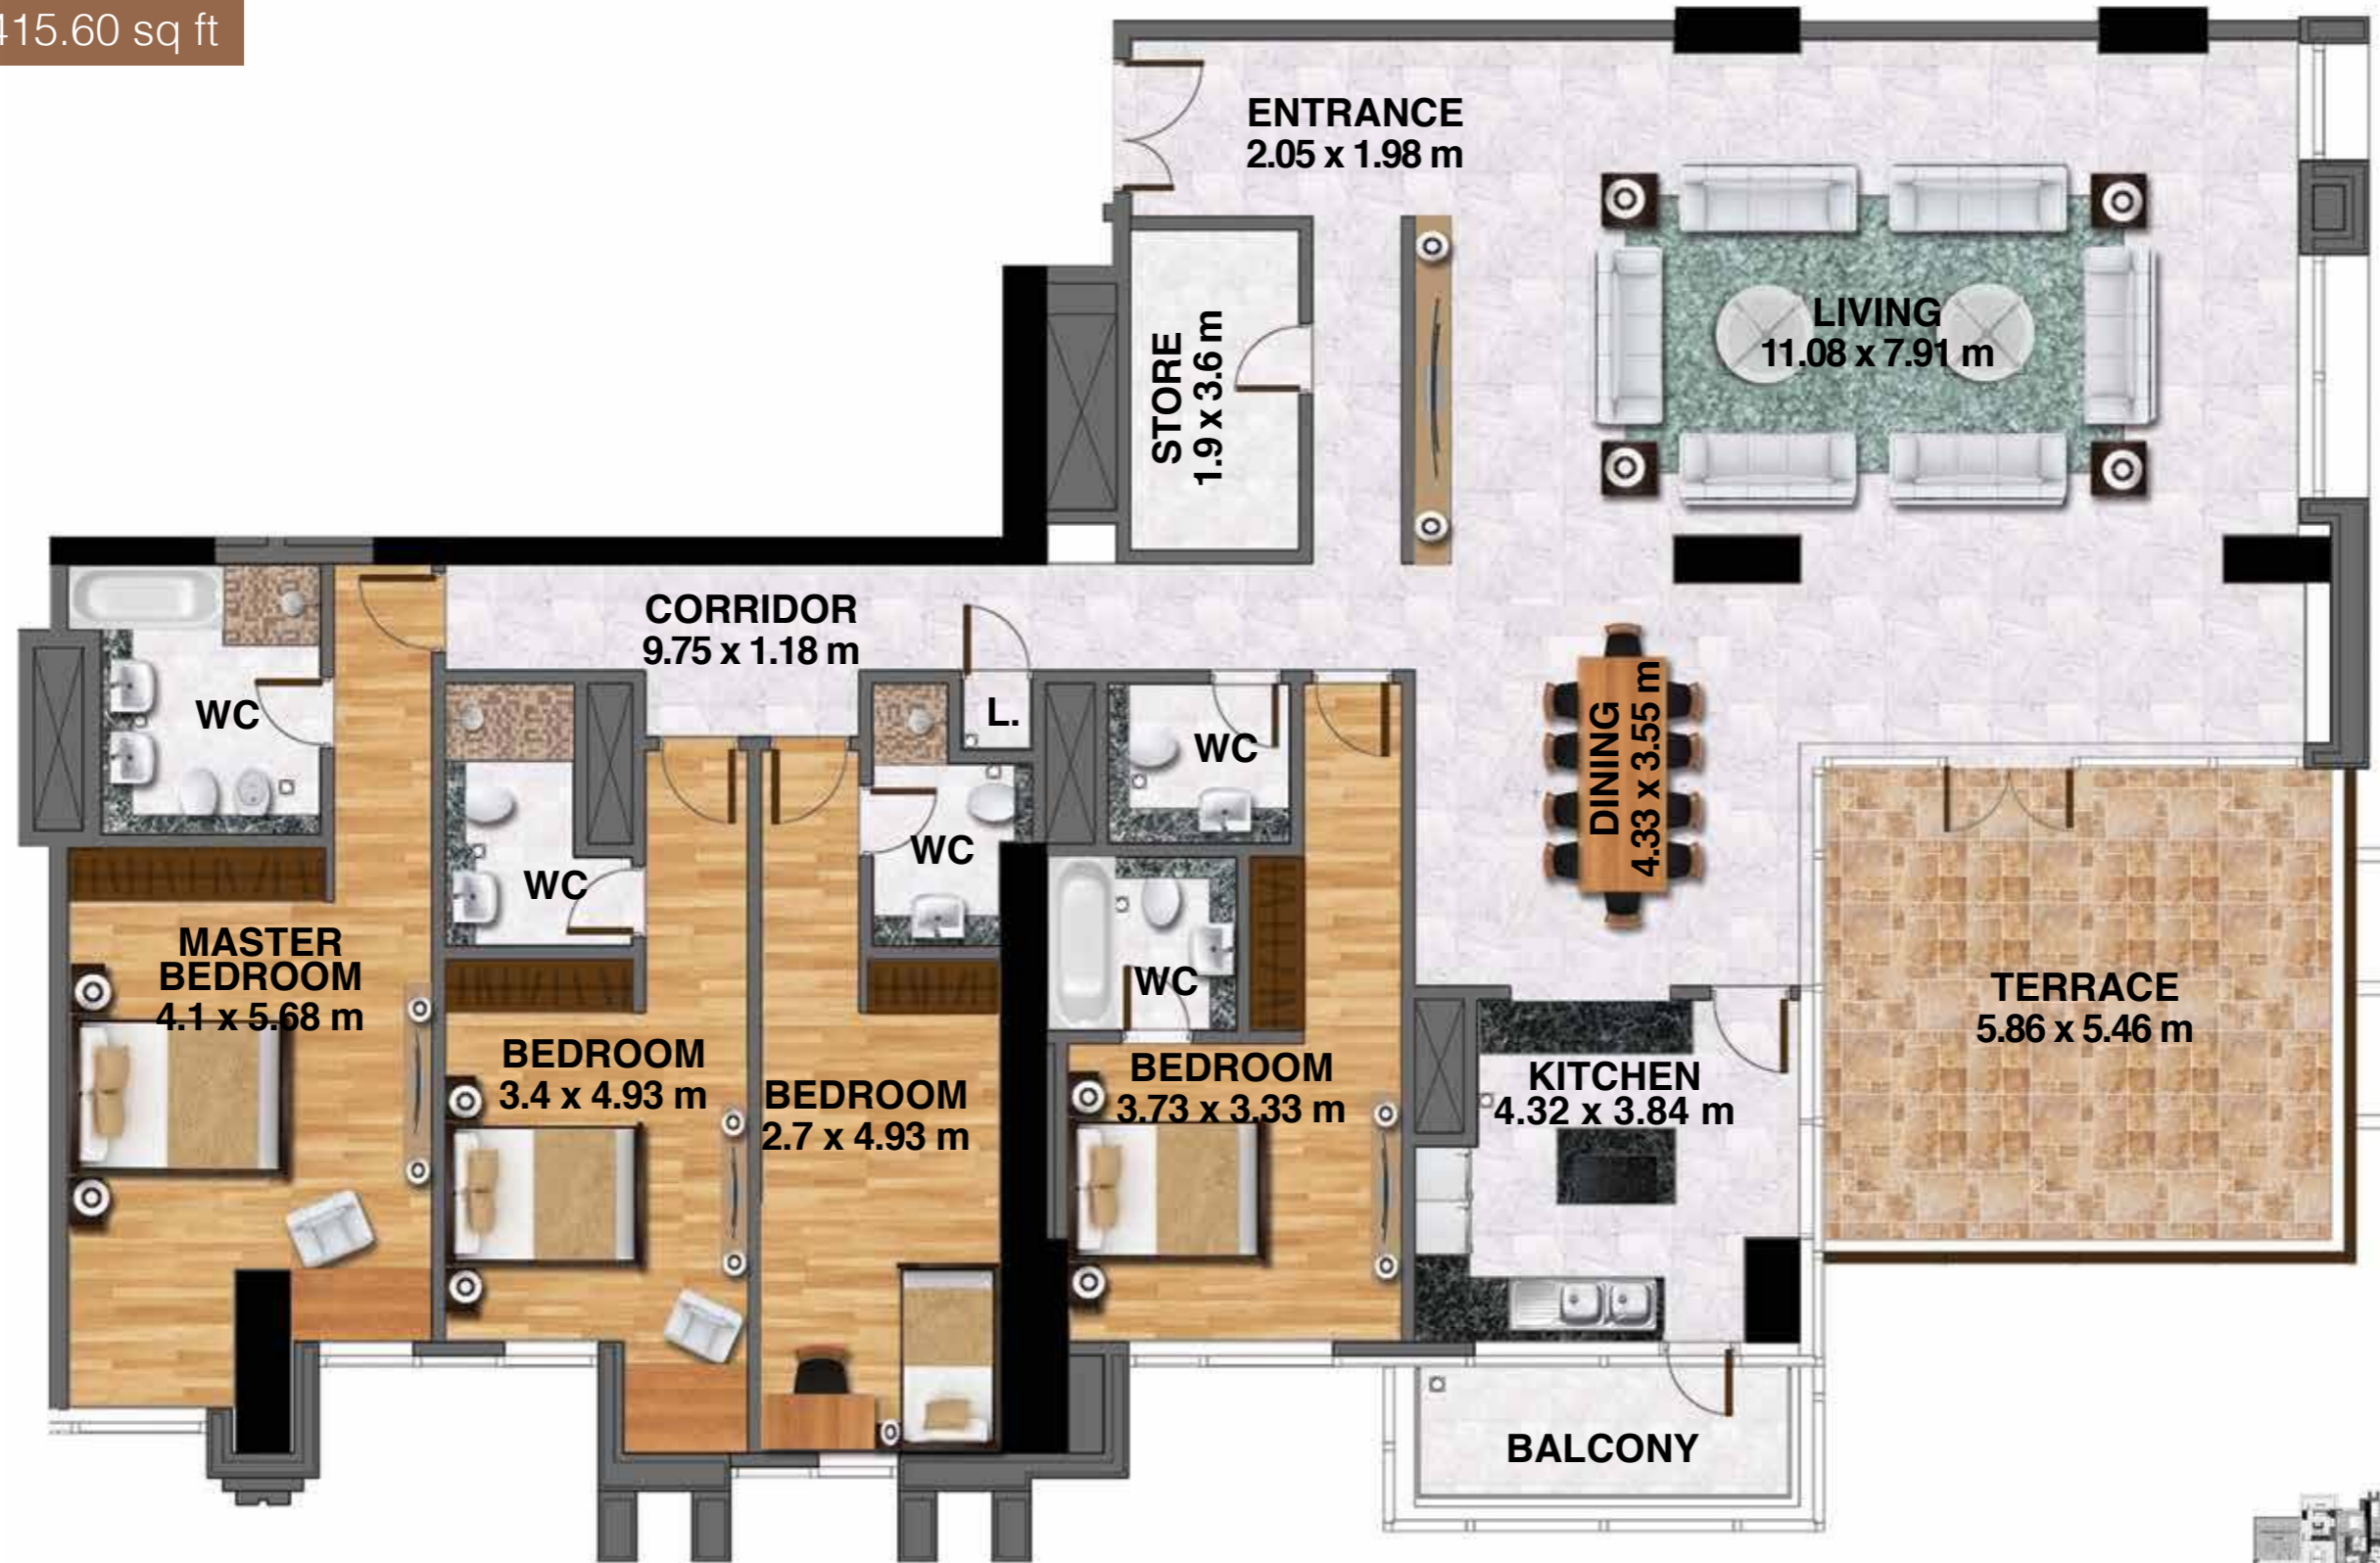

Level 64

Unit no. 03

4 Bedroom

Total area 3,415.60 sq ft

SHEIKH ZAYED ROAD

ABU DHABI

DUBAI WATER CANAL

MEYDAN