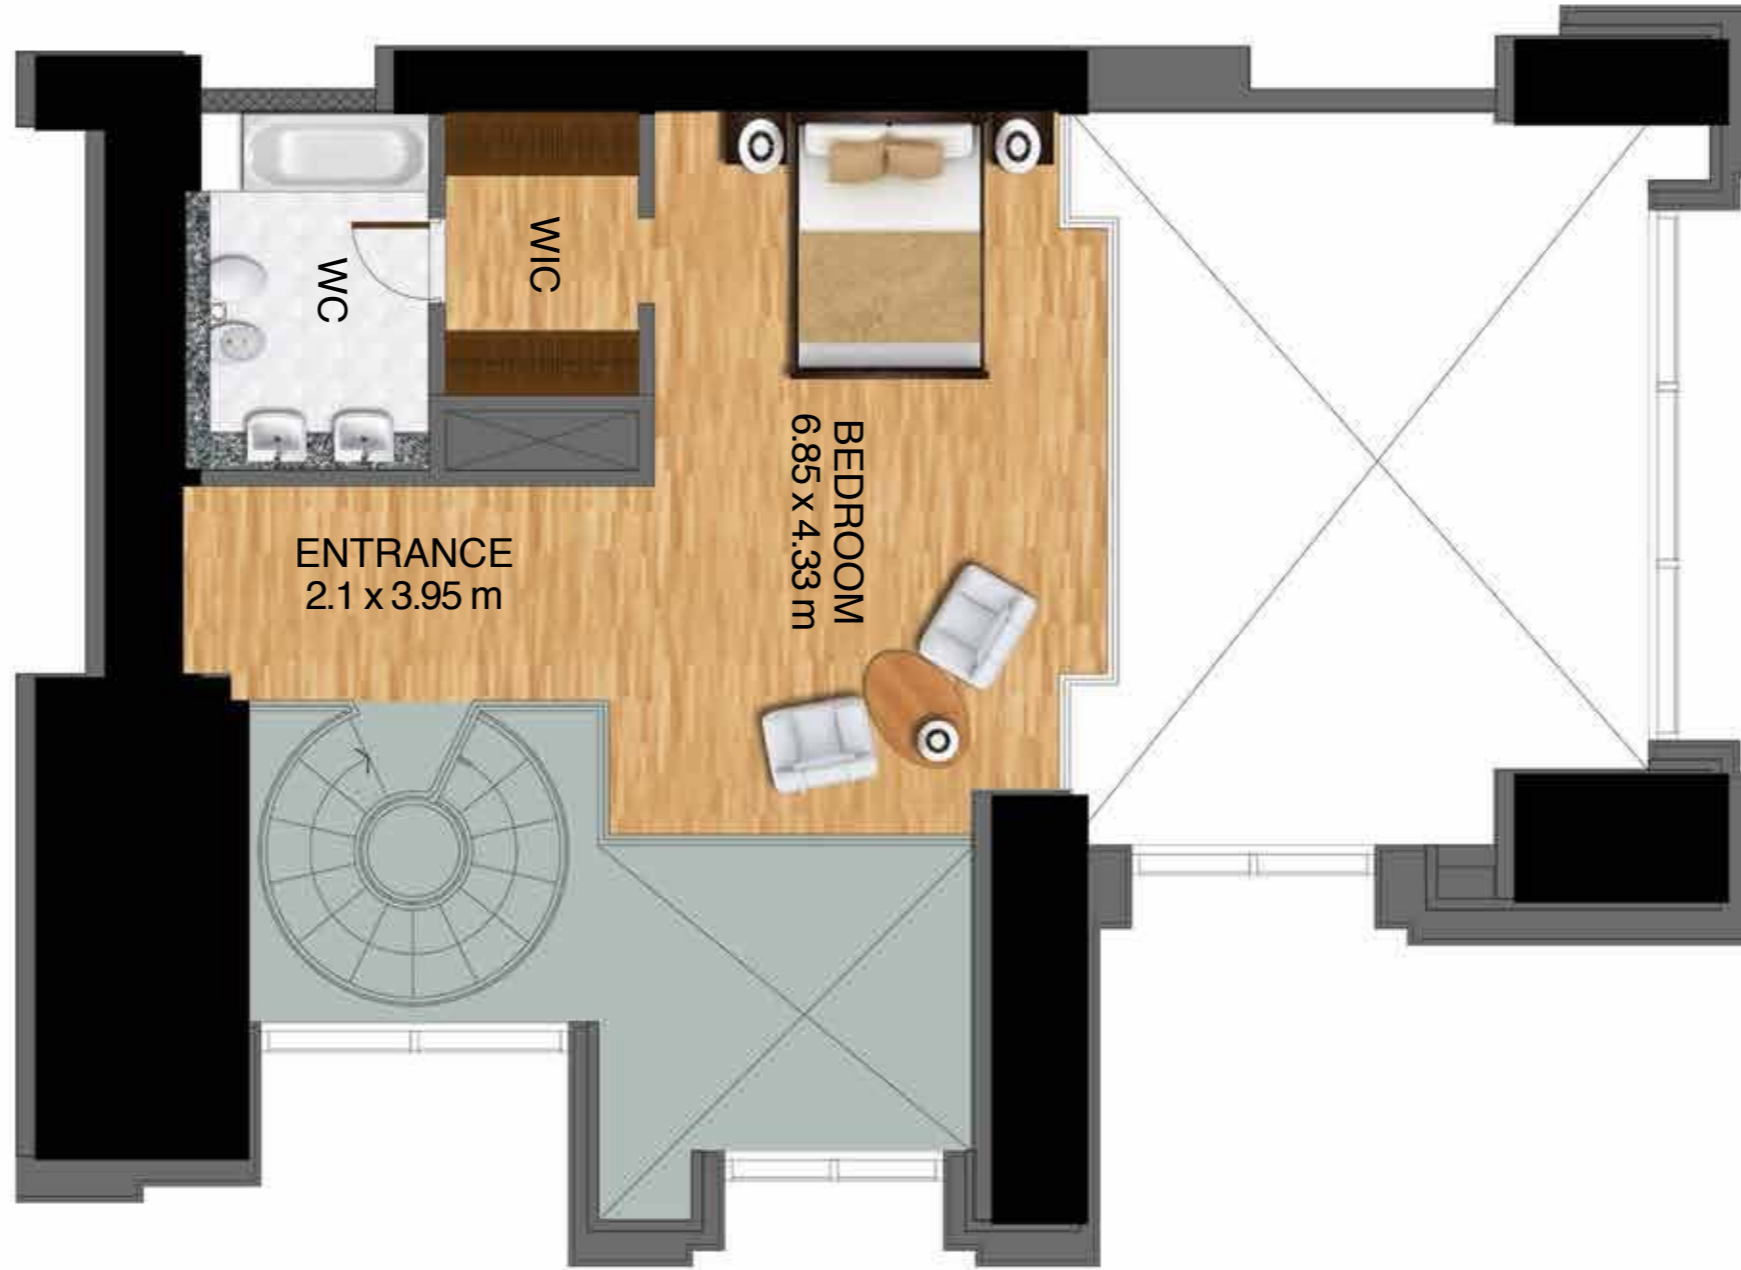

Level 7

Unit no. 03 - Upper floor

1 Bedroom

Total area 2,132.55 sq ft

SHEIKH ZAYED ROAD

ABU DHABI

DUBAI WATER CANAL

MEYDAN