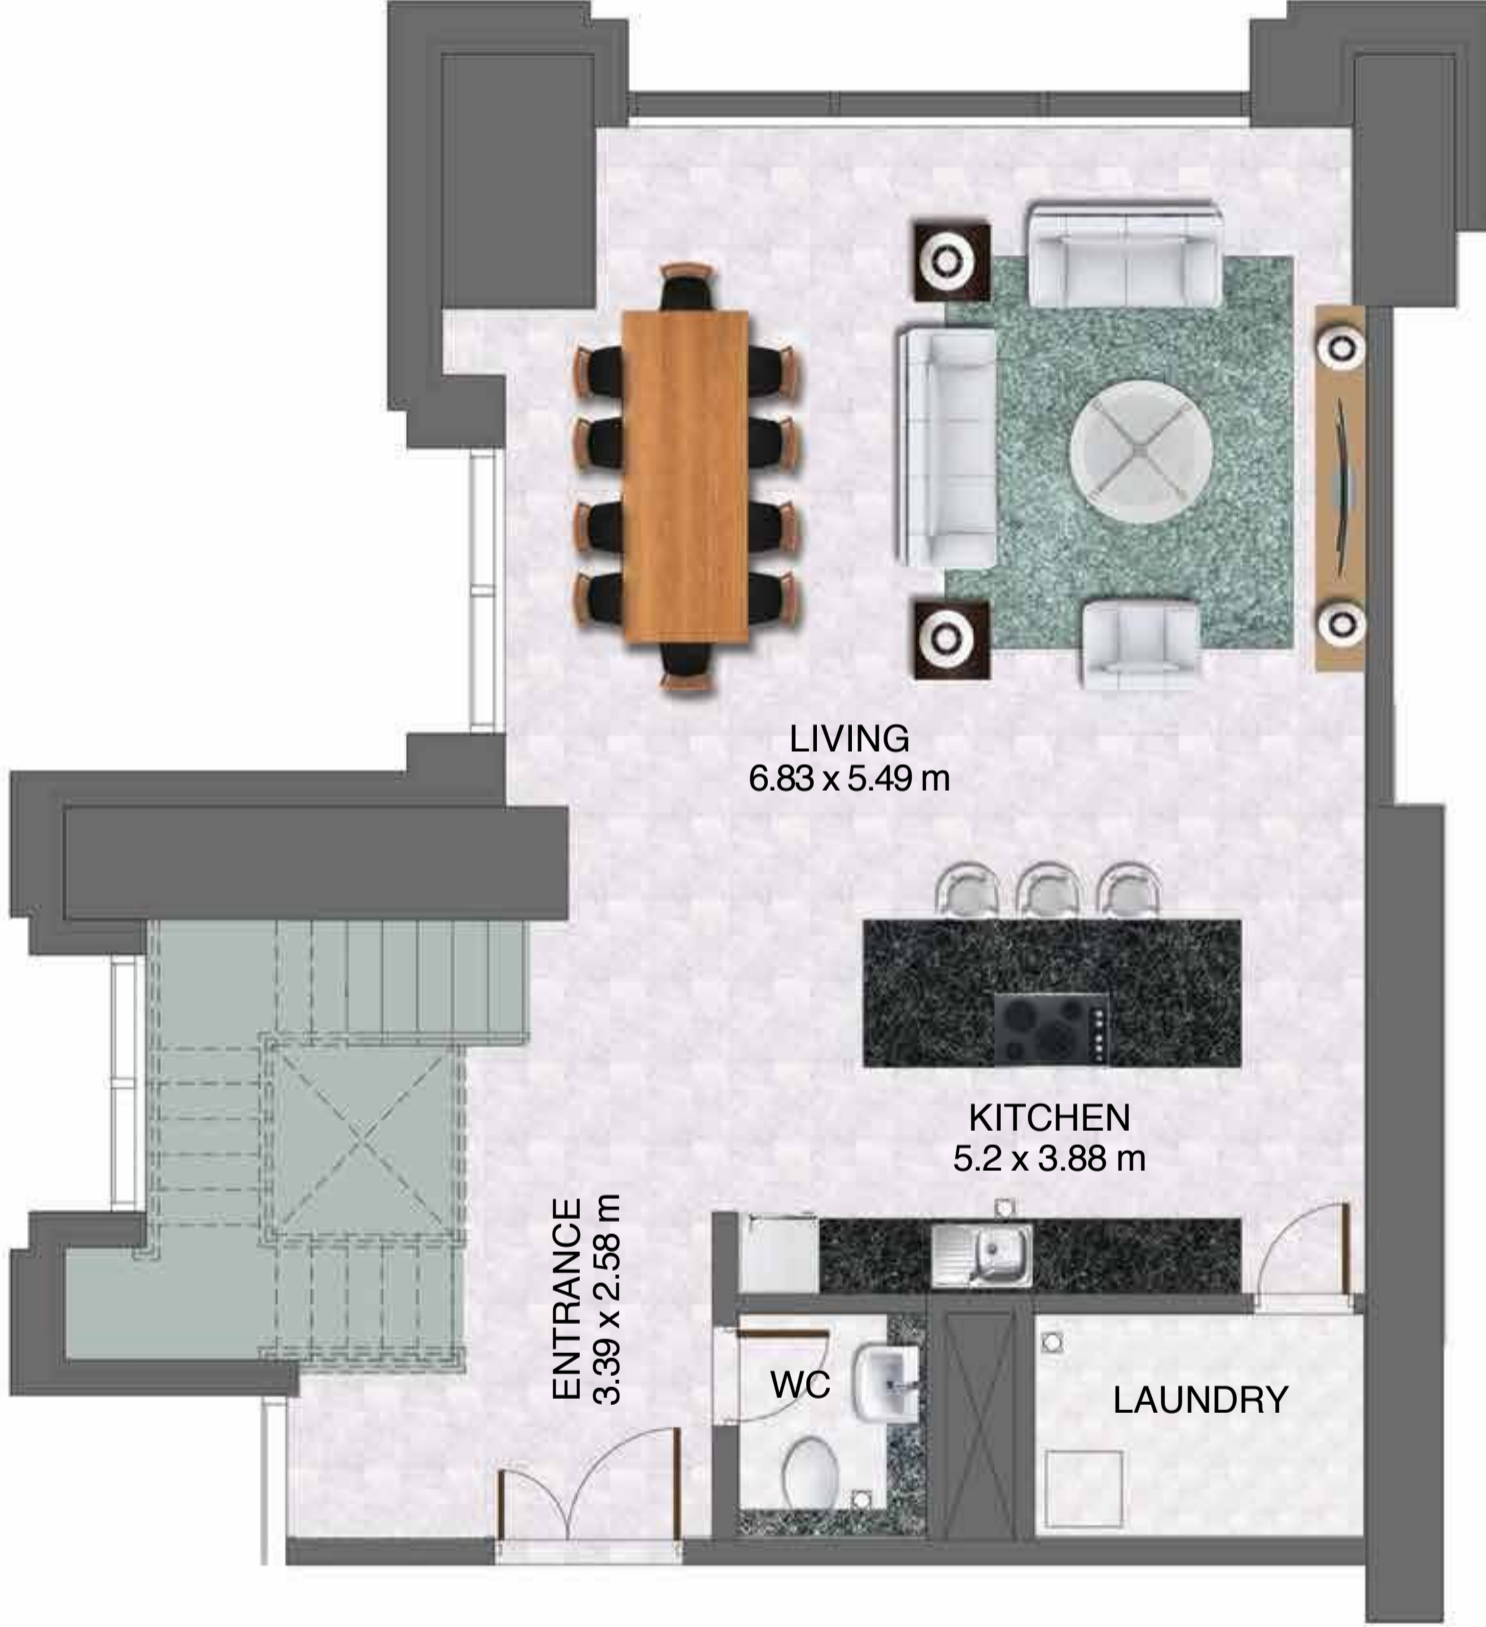

Level 3

Unit no. 03 - Upper floor

1 Bedroom

Total area 1,723.30 sq ft

ABU DHABI

DUBAI WATER CANAL

SHEIKH ZAYED ROAD

MEYDAN