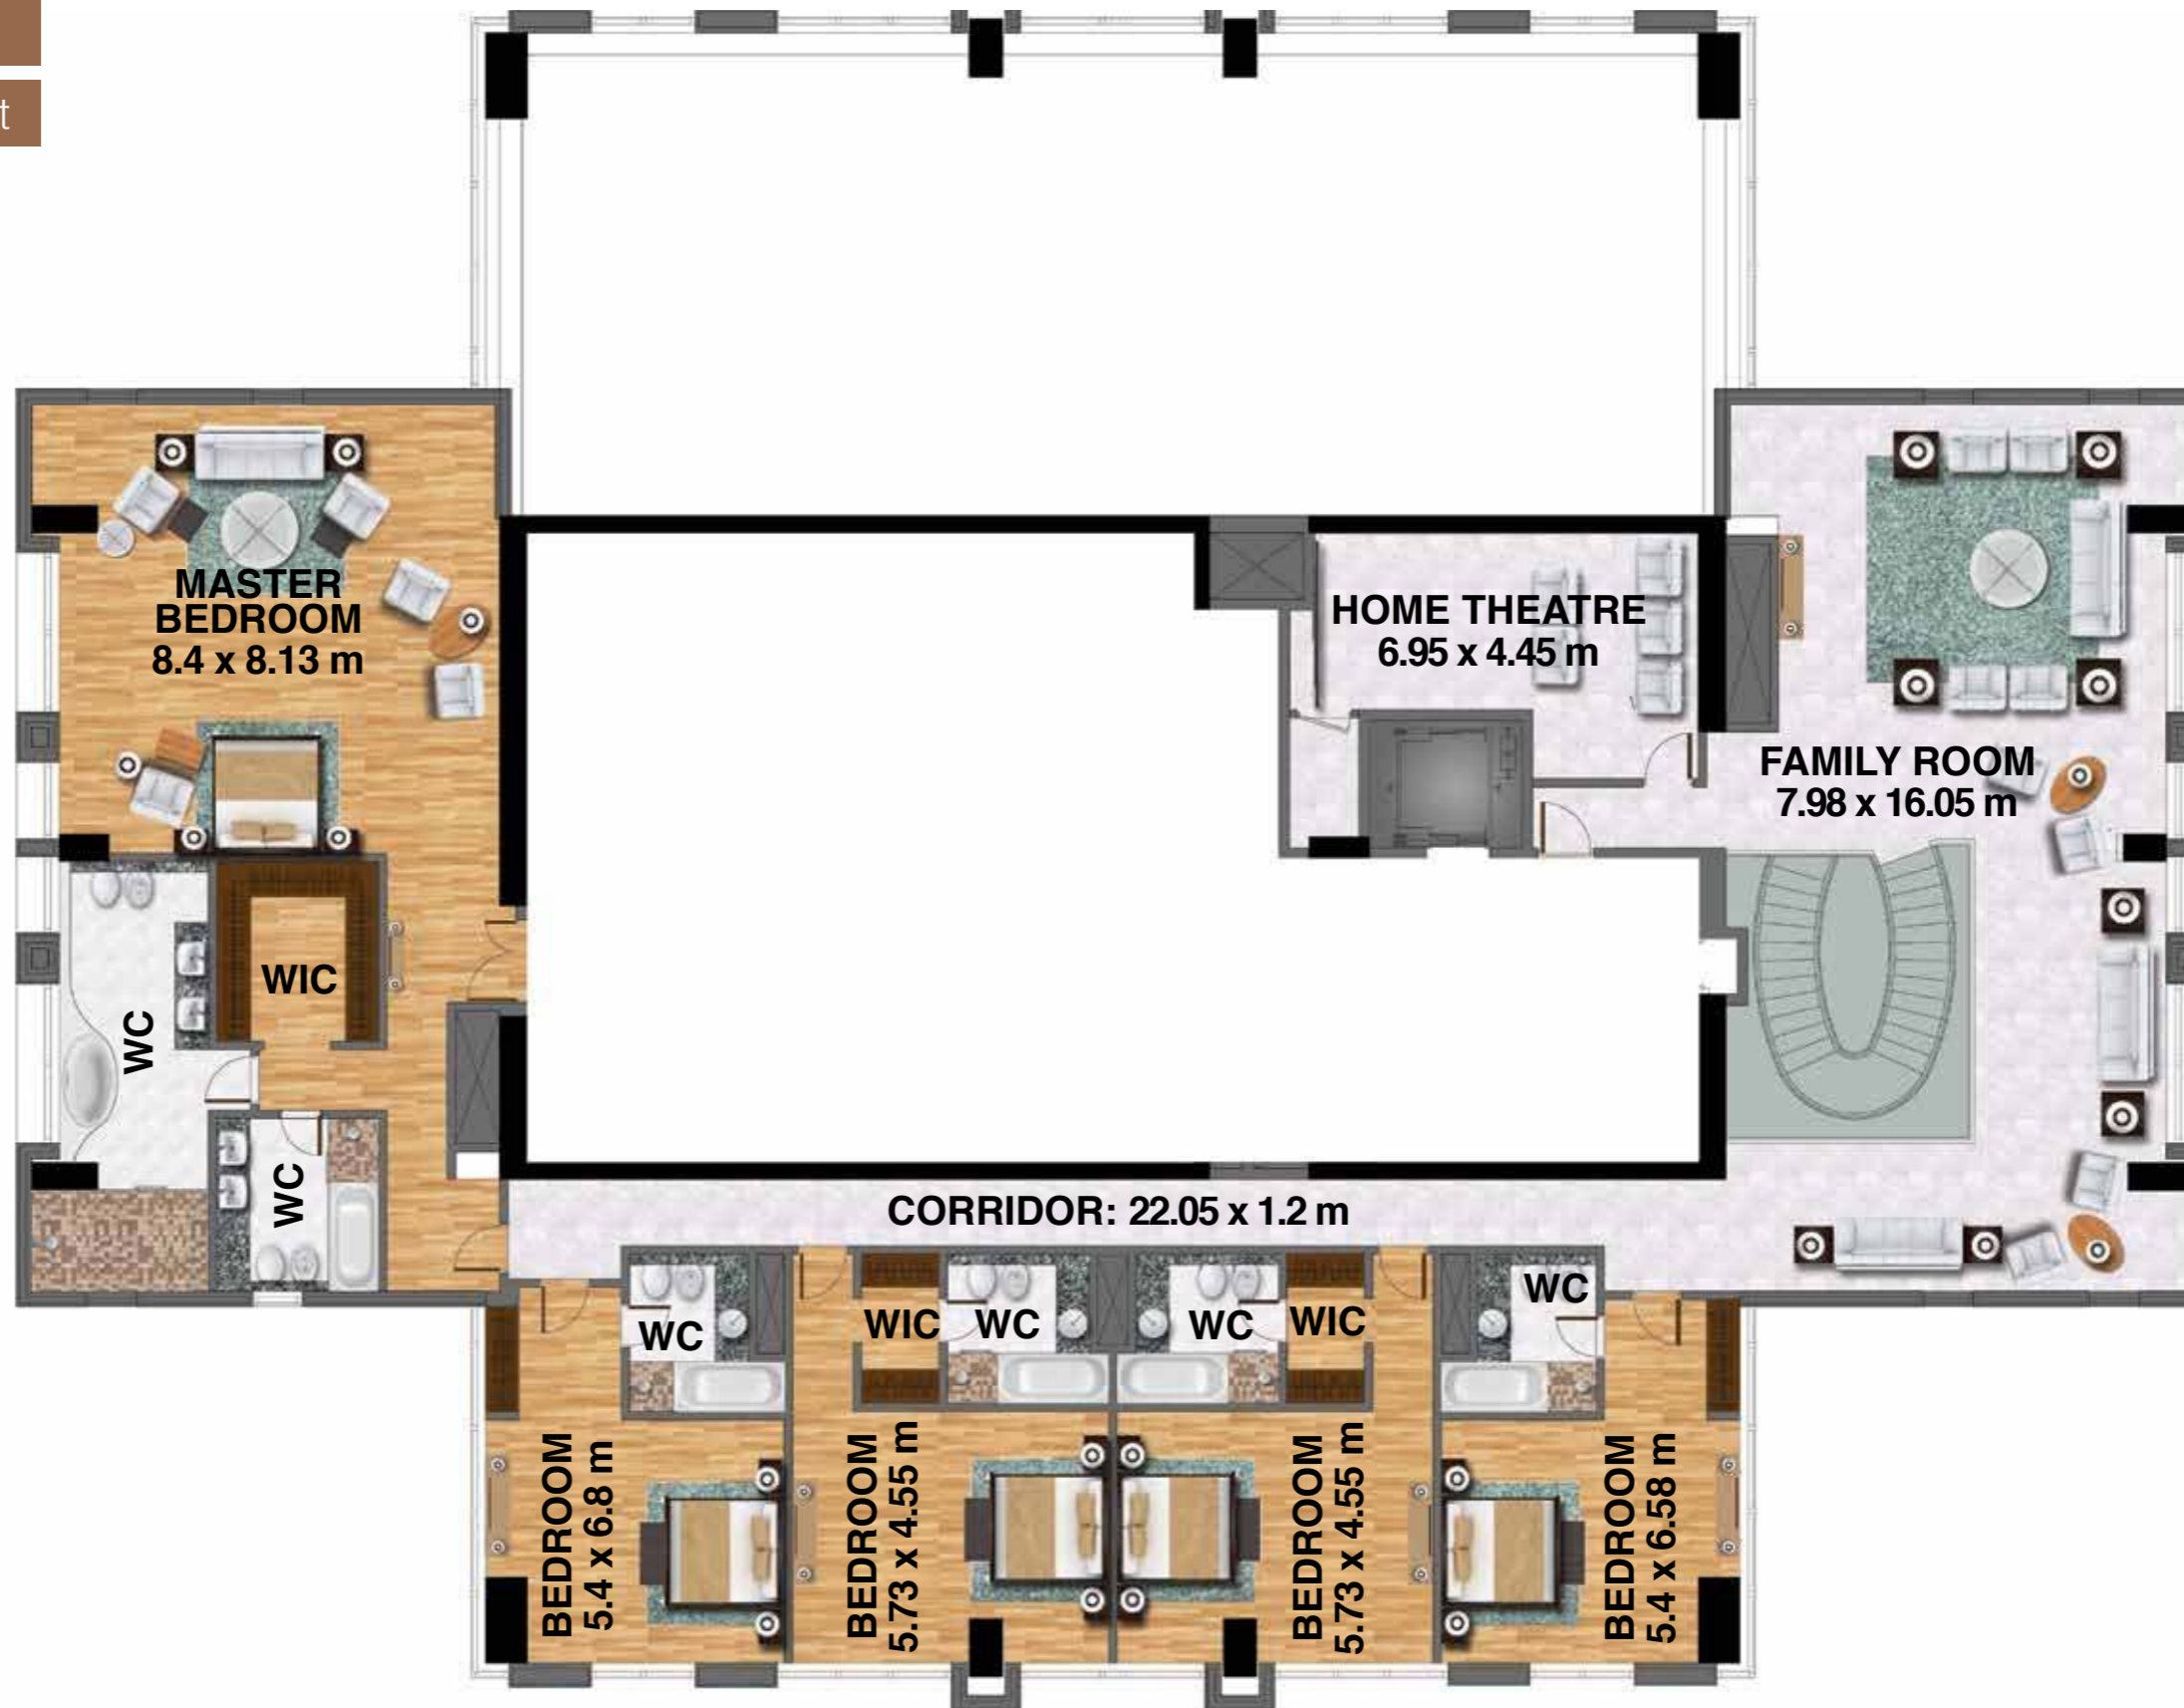

Level 71

Unit no. 01 - 2nd floor

7 Bedroom

Total area 29,952.09 sq ft

SHEIKH ZAYED ROAD

ABU DHABI

DUBAI WATER CANAL

MEYDAN