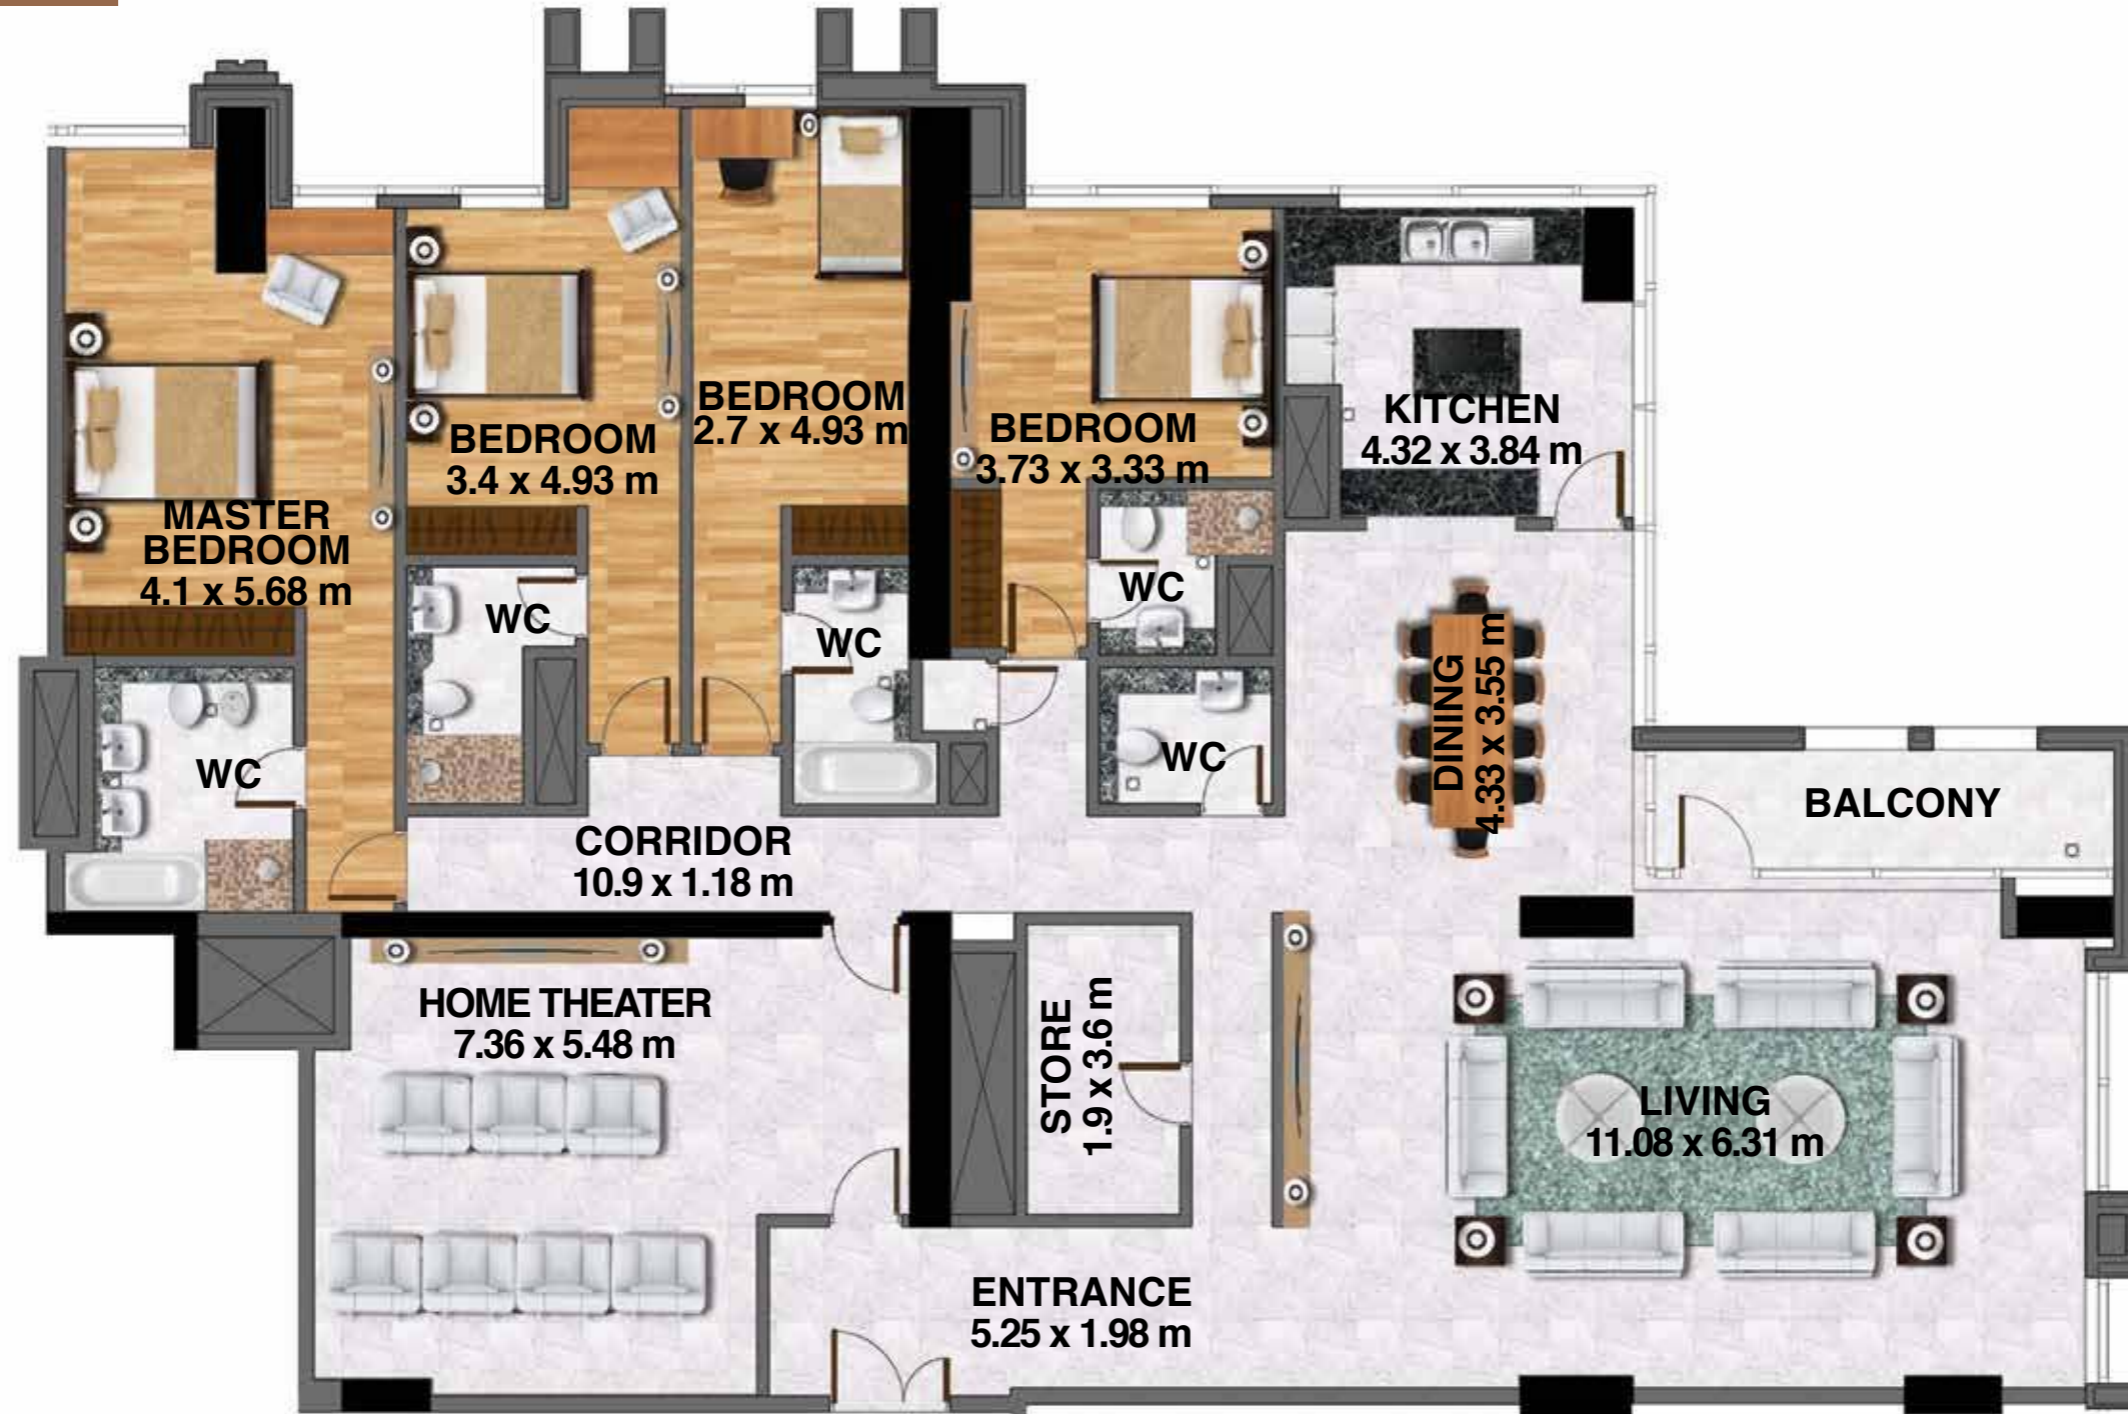

Level 65

Unit no. 02

4 Bedroom

Total area 3,485.78 sq ft

SHEIKH ZAYED ROAD

ABU DHABI

DUBAI WATER CANAL

MEYDAN