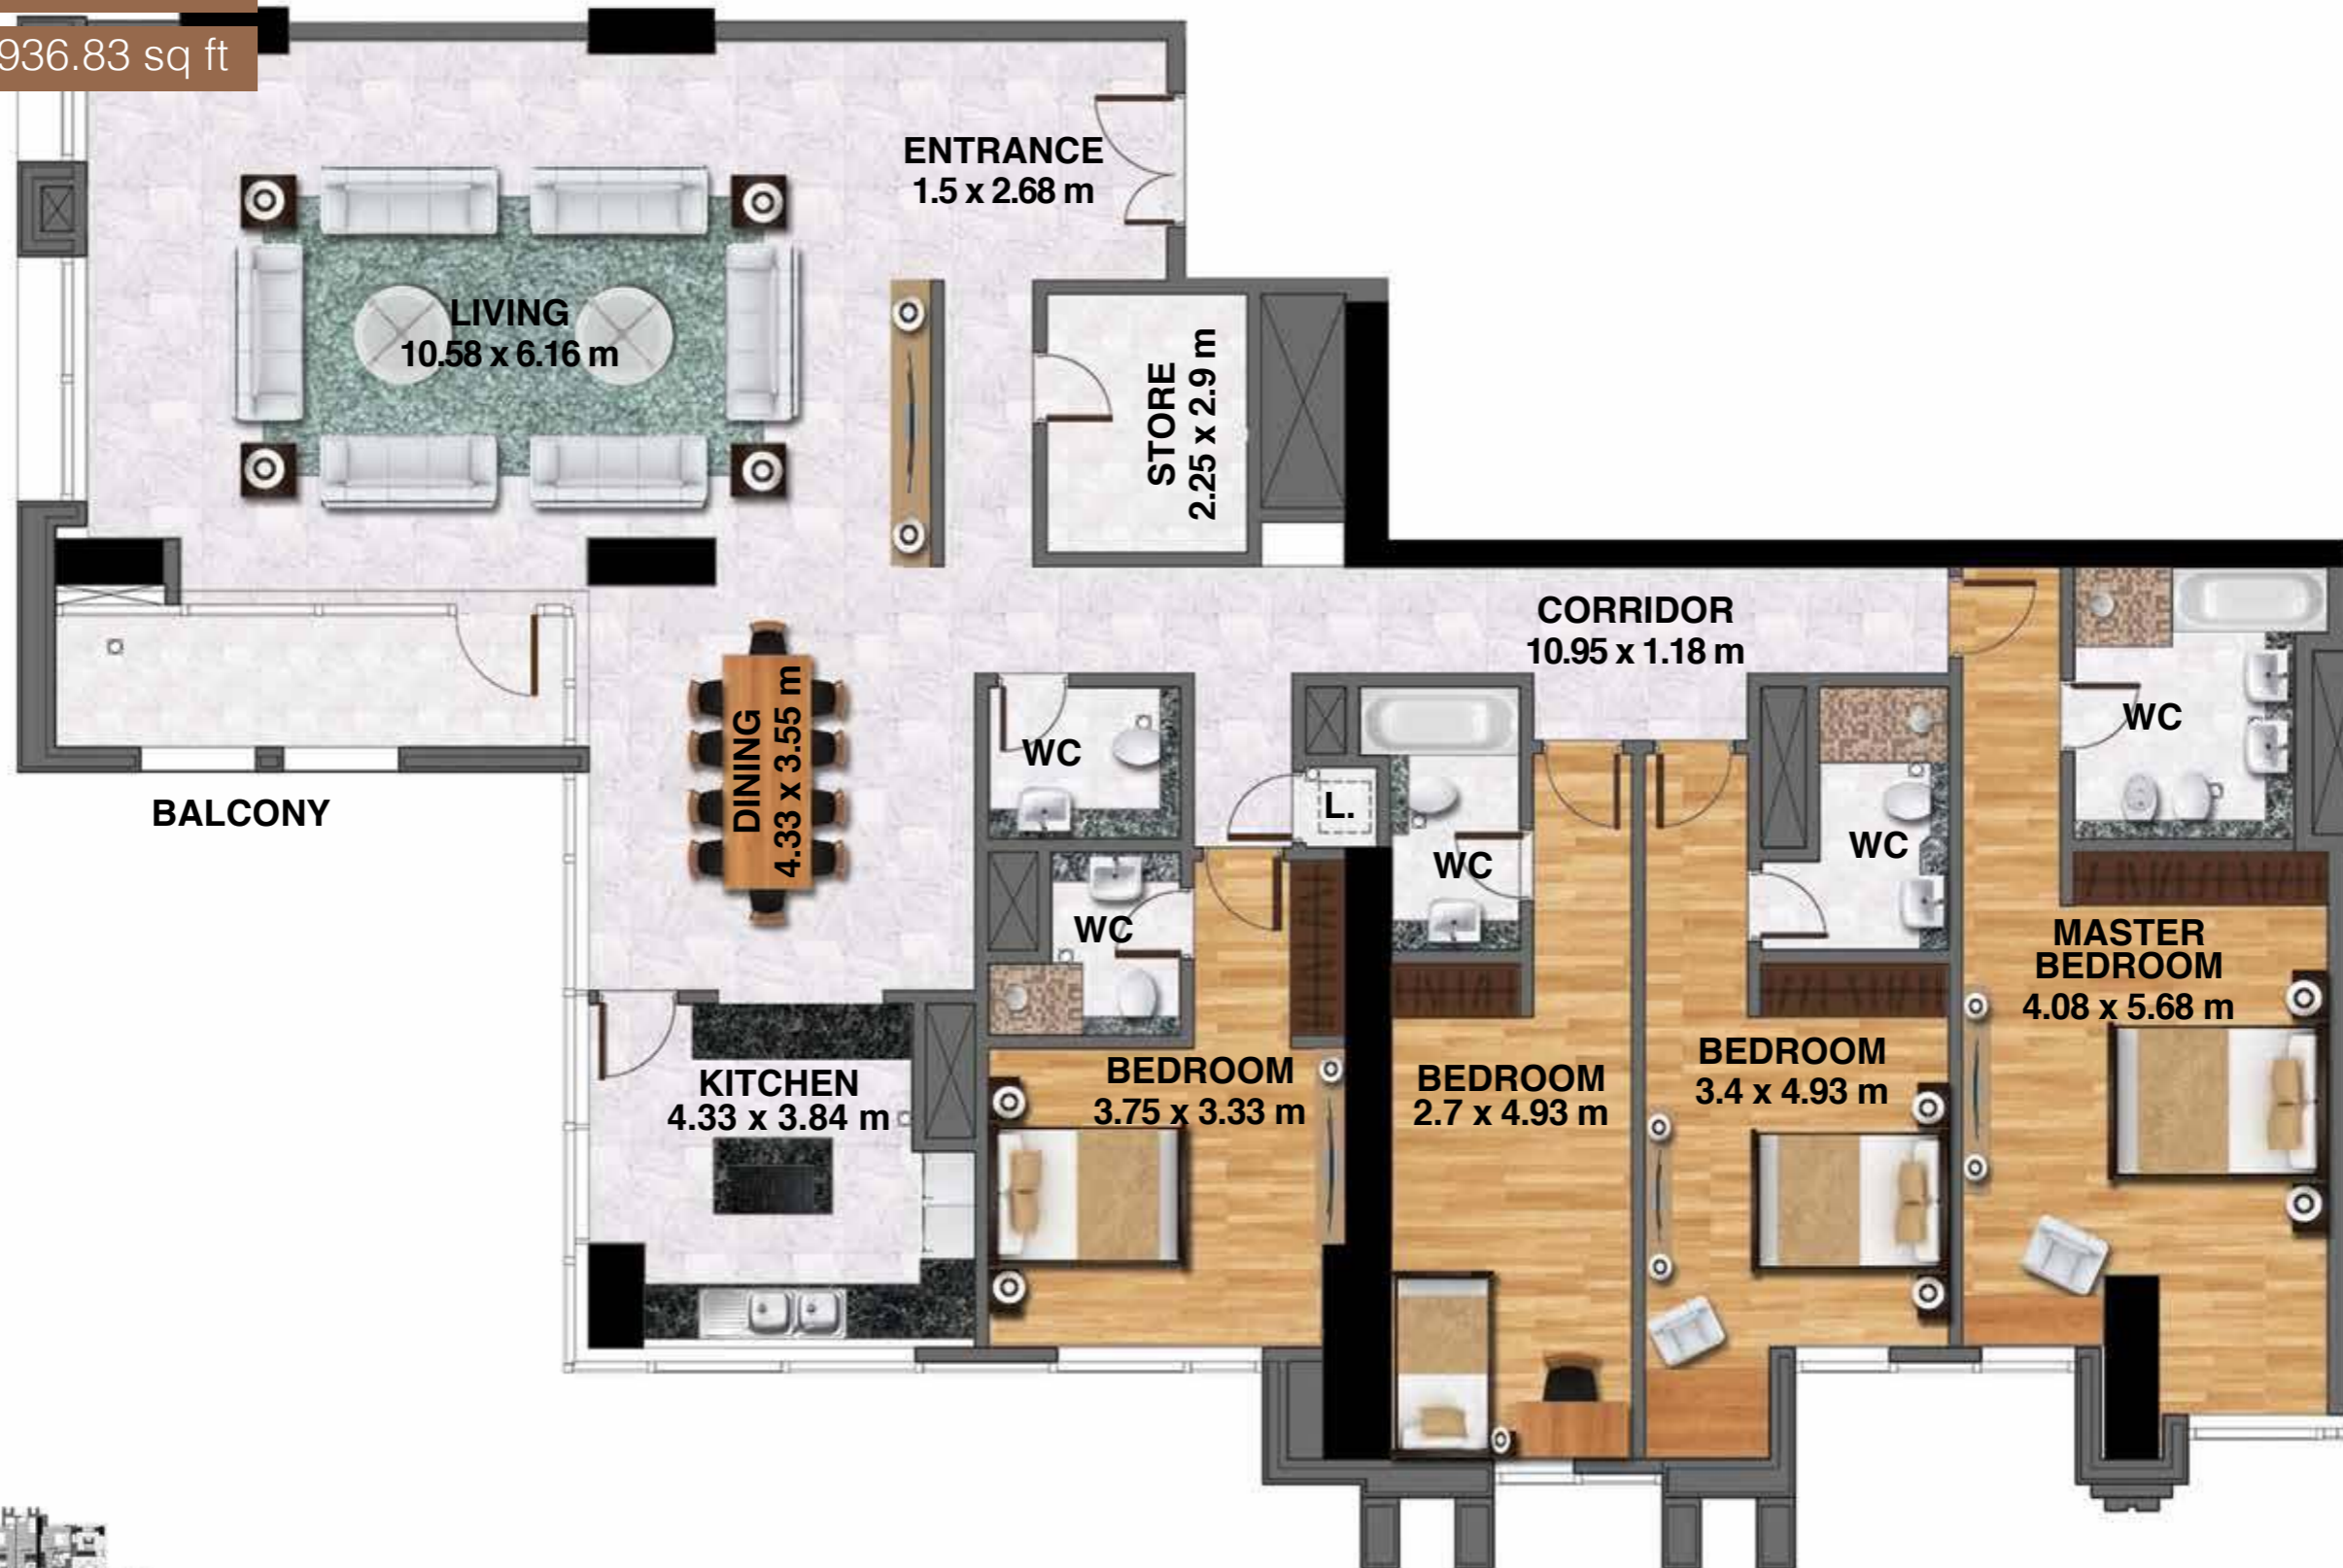

Level 66

Unit no. 04

4 Bedroom

Total area 2,936.83 sq ft

SHEIKH ZAYED ROAD

ABU DHABI

DUBAI WATER CANAL

MEYDAN