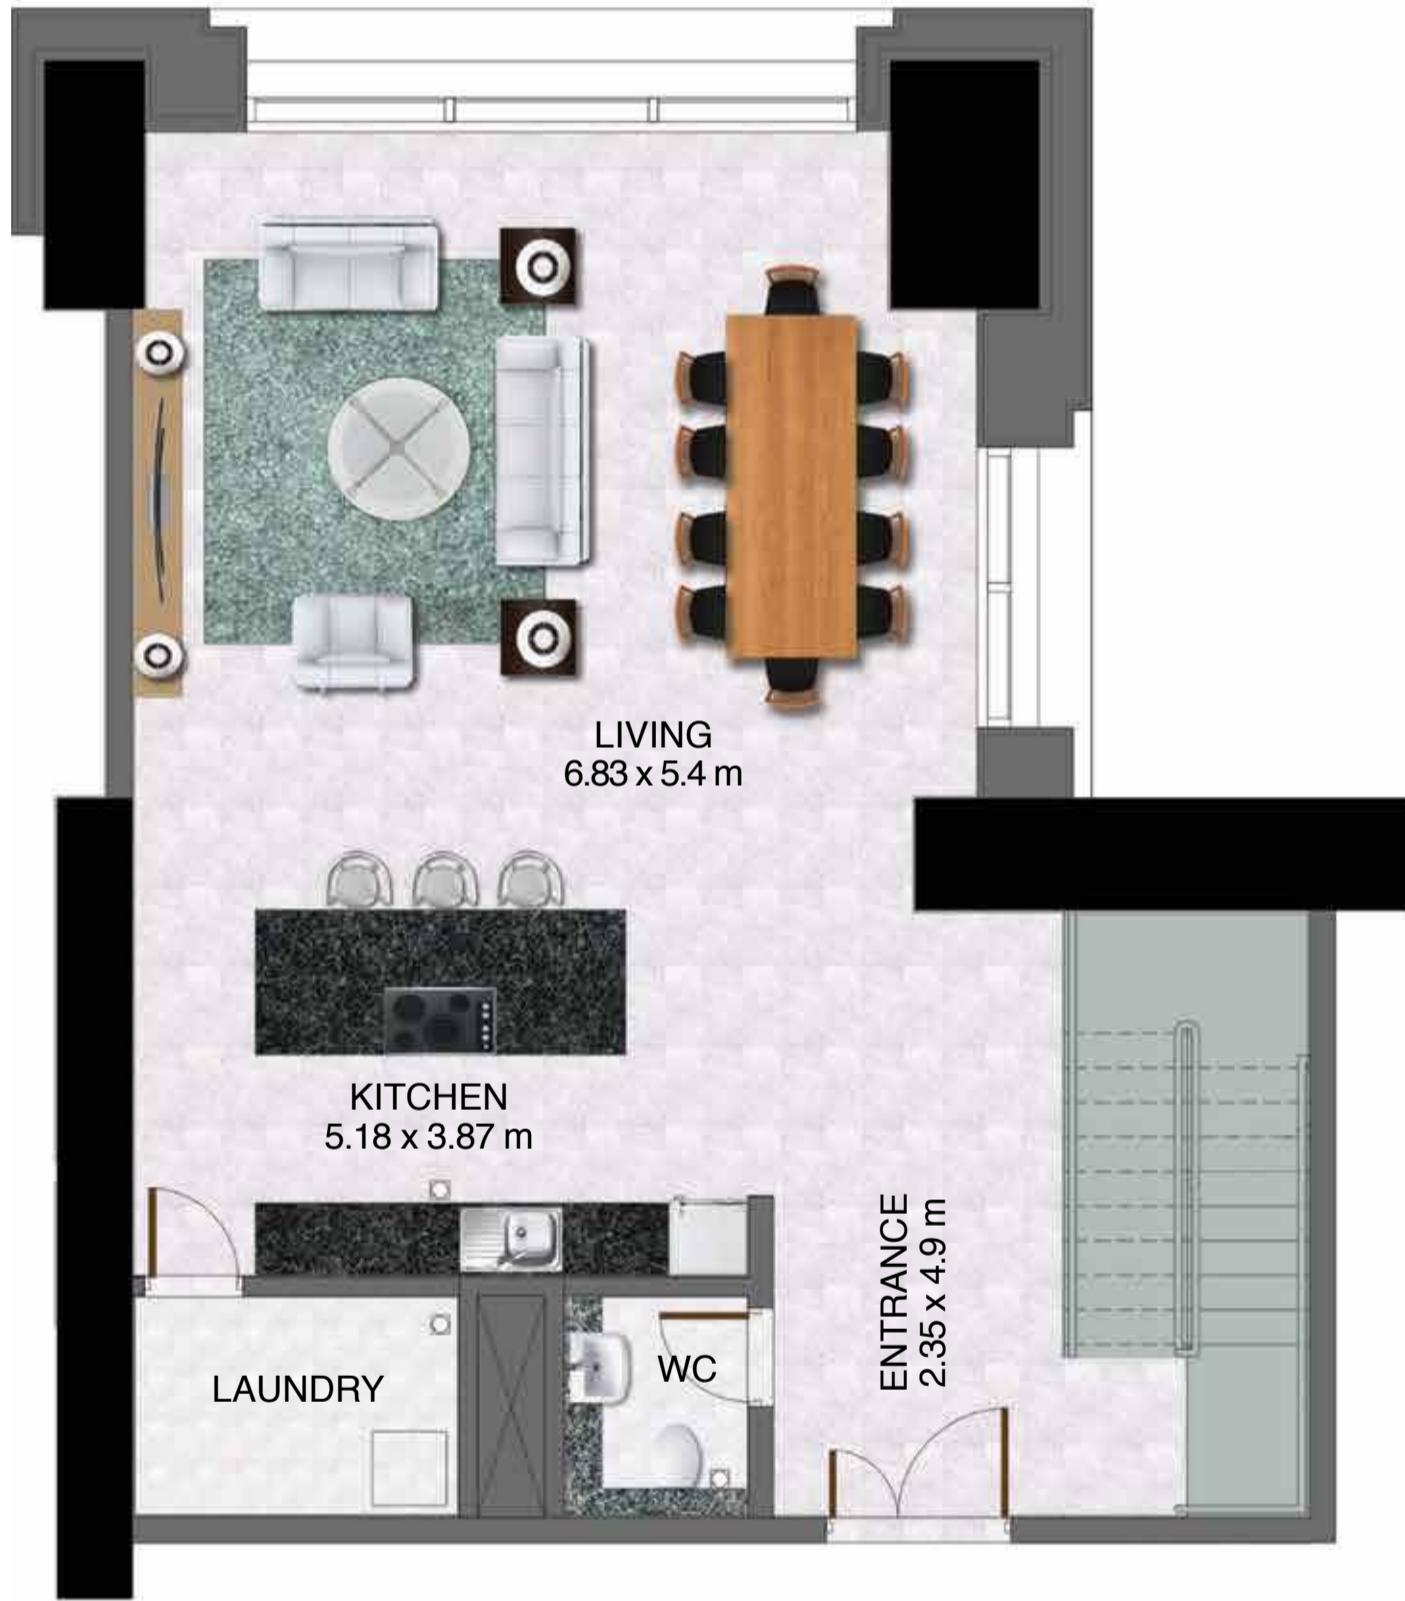

MEYDAN

Level 2

Unit no. 02 - Lower floor

1 Bedroom

Total area 2,307.14 sq ft

ABU DHABI

DUBAI WATER CANAL

SHEIKH ZAYED ROAD

MEYDAN

Level 3

Unit no. 02 - Upper floor

1 Bedroom

Total area 2,307.14 sq ft

ABU DHABI

SHEIKH ZAYED ROAD

MEYDAN

ABU DHABI

Level 2

Unit no. 03 - Lower floor

1 Bedroom

Total area 1,723.30 sq ft

DUBAI WATER CANAL

SHEIKH ZAYED ROAD

MEYDAN