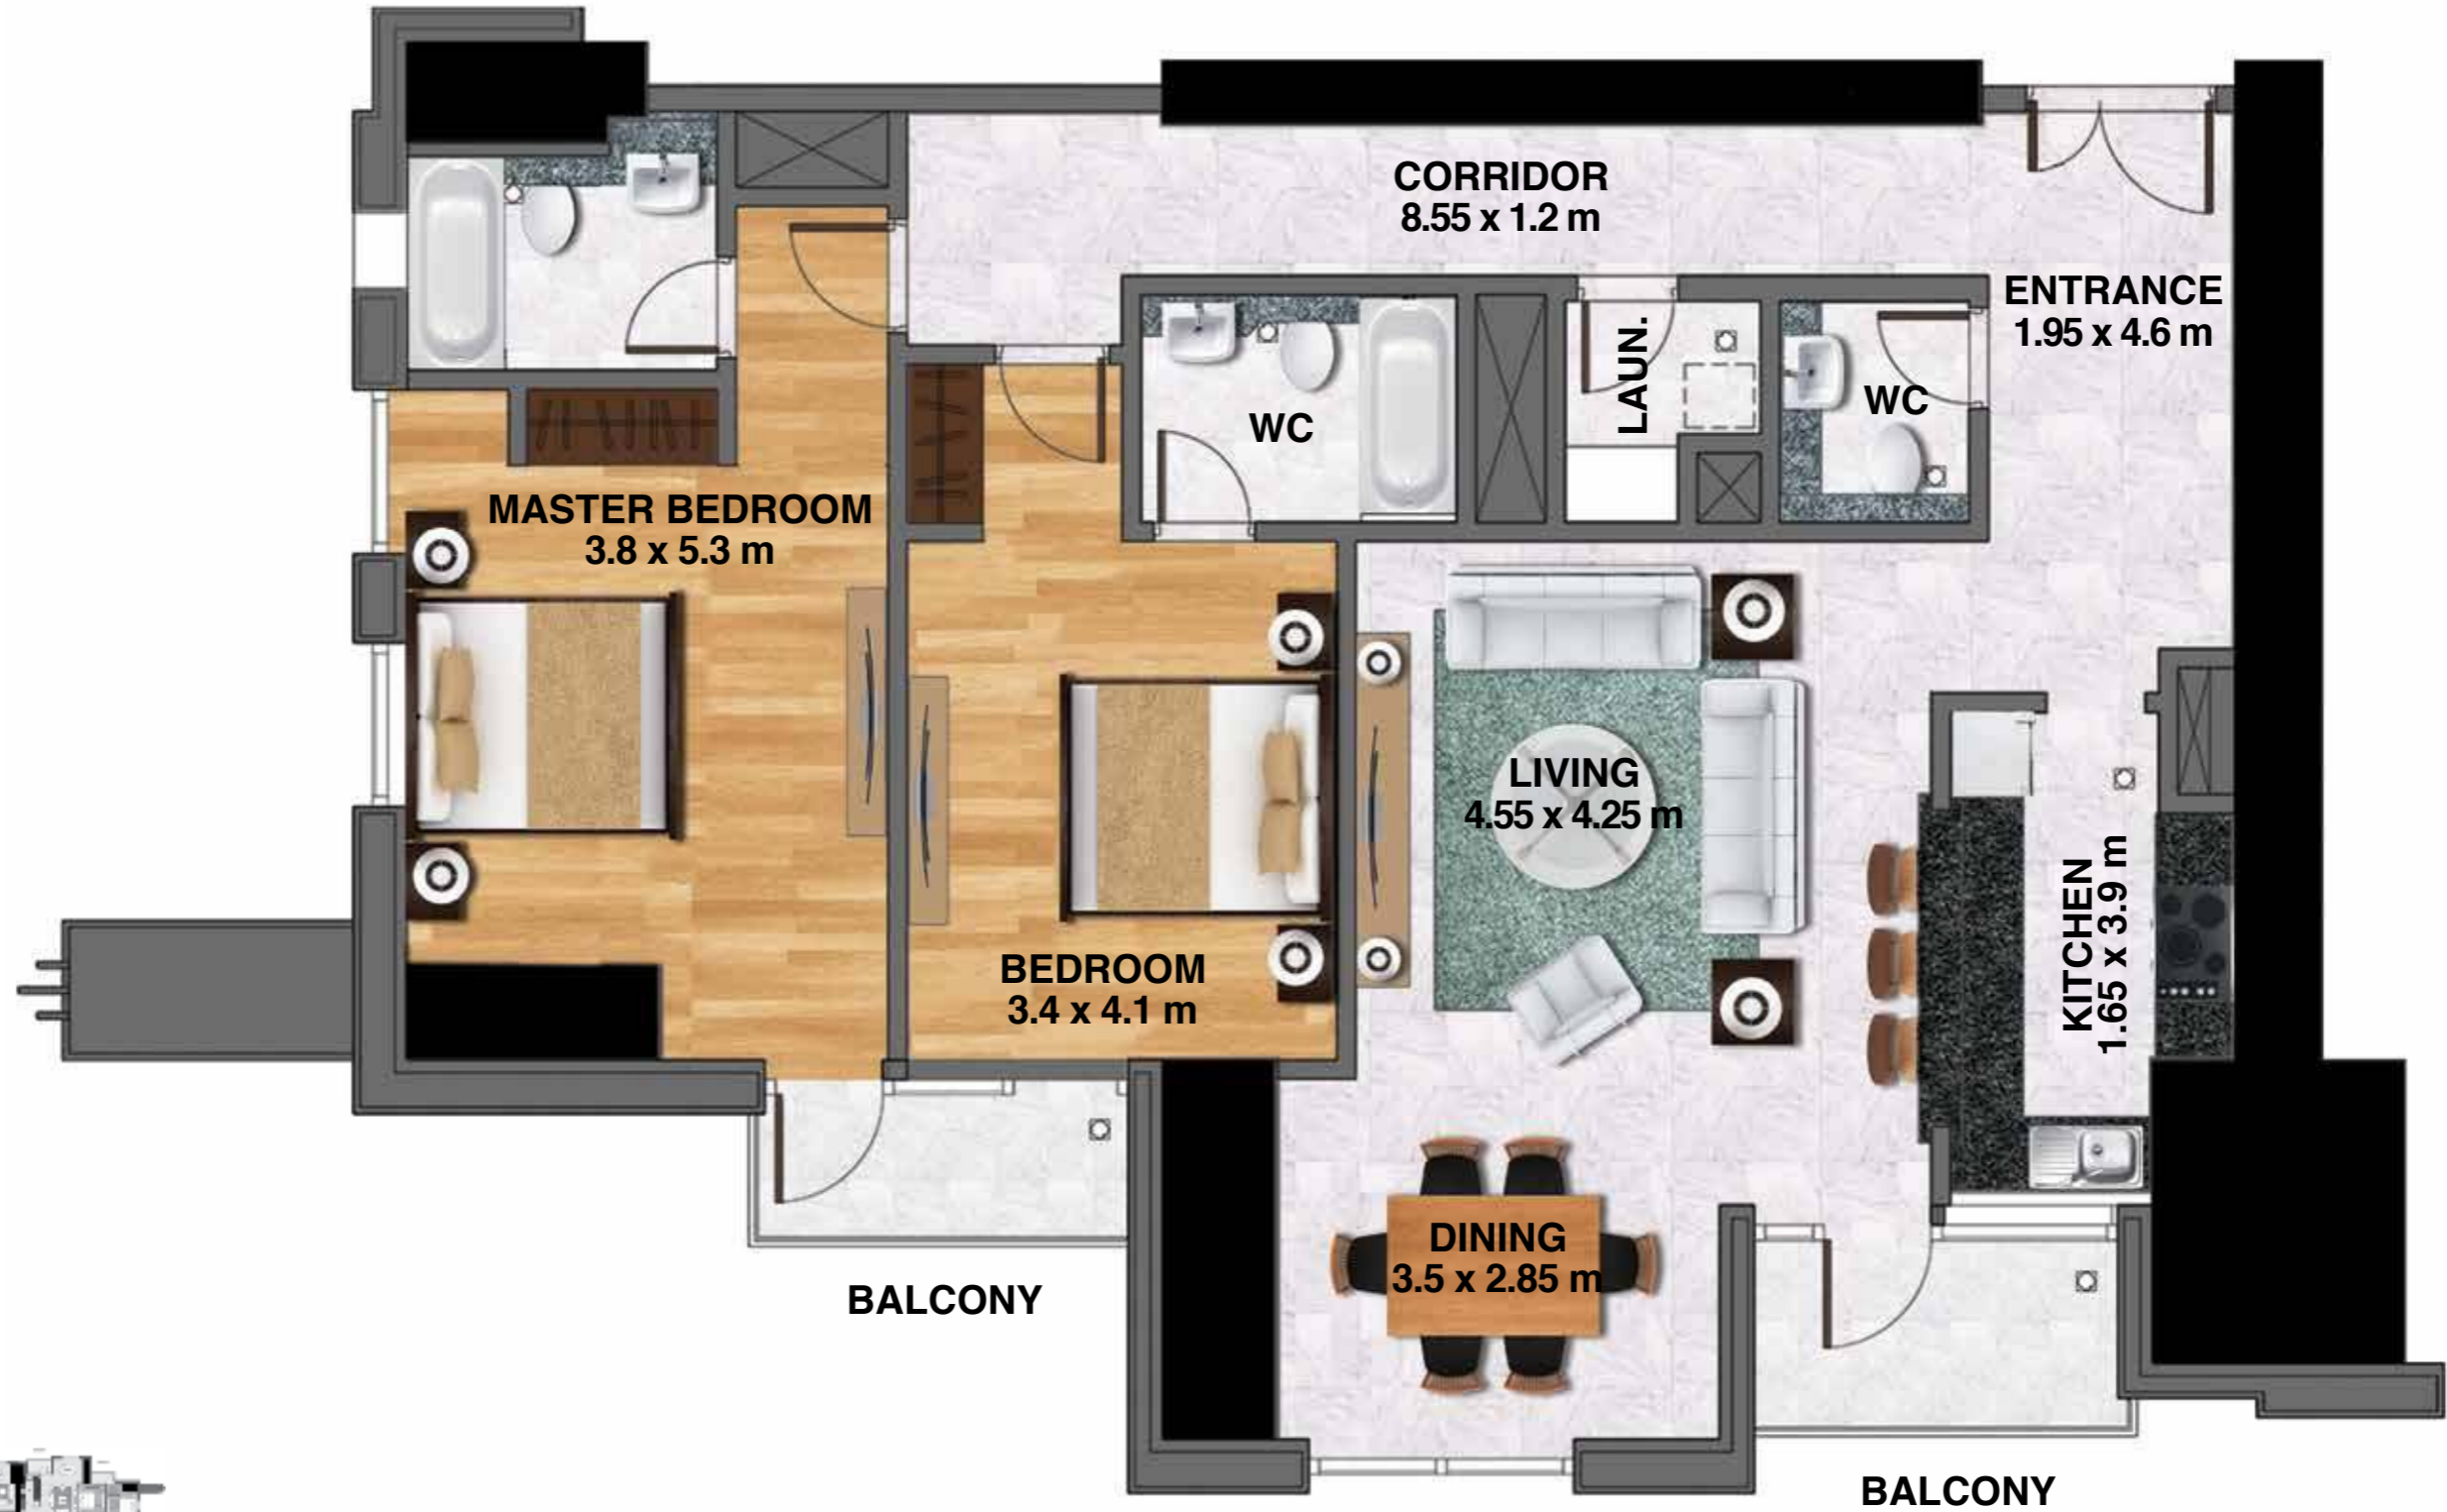

2 Bedroom

Total area 1,358.51 sq ft

SHEIKH ZAYED ROAD

ABU DHABI

DUBAI WATER CANAL

BALCONY

MEYDAN

Level 8-20

Unit no. 10

2 Bedroom

Total area 1,511.47 sq ft

SHEIKH ZAYED ROAD

ABU DHABI

DUBAI WATER CANAL

MEYDAN

Level 8-20
Unit no. 11
2 Bedroom
Total area 1,355.50 sq ft

SHEIKH ZAYED ROAD

ABU DHABI

DUBAI WATER CANAL

MEYDAN

SINGLE UNITS
LEVEL 22-40

Level 22-40

Unit no. 01

2 Bedroom