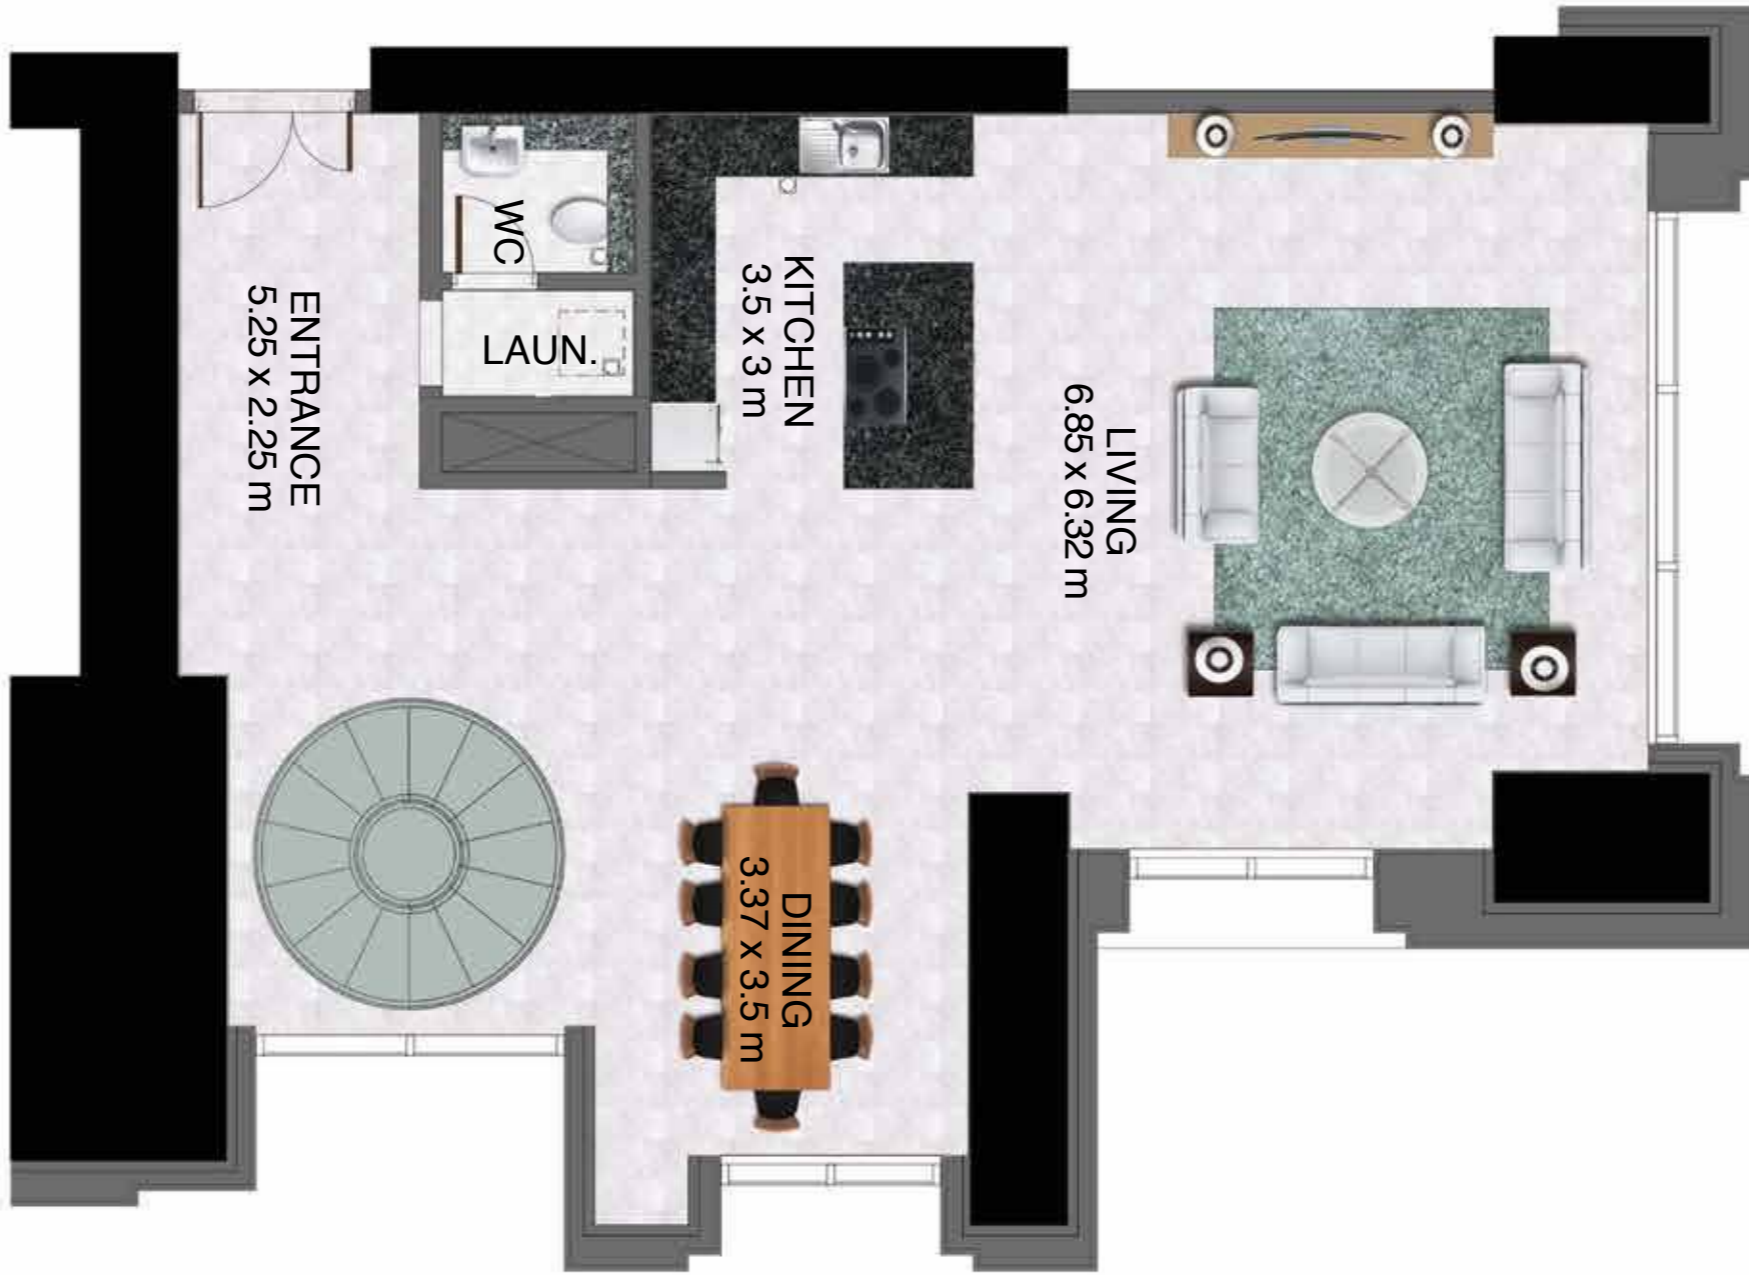

Level 6

Unit no. 03 - Lower floor

1 Bedroom

Total area 2,132.55 sq ft

SHEIKH ZAYED ROAD

DUBAI WATER CANAL