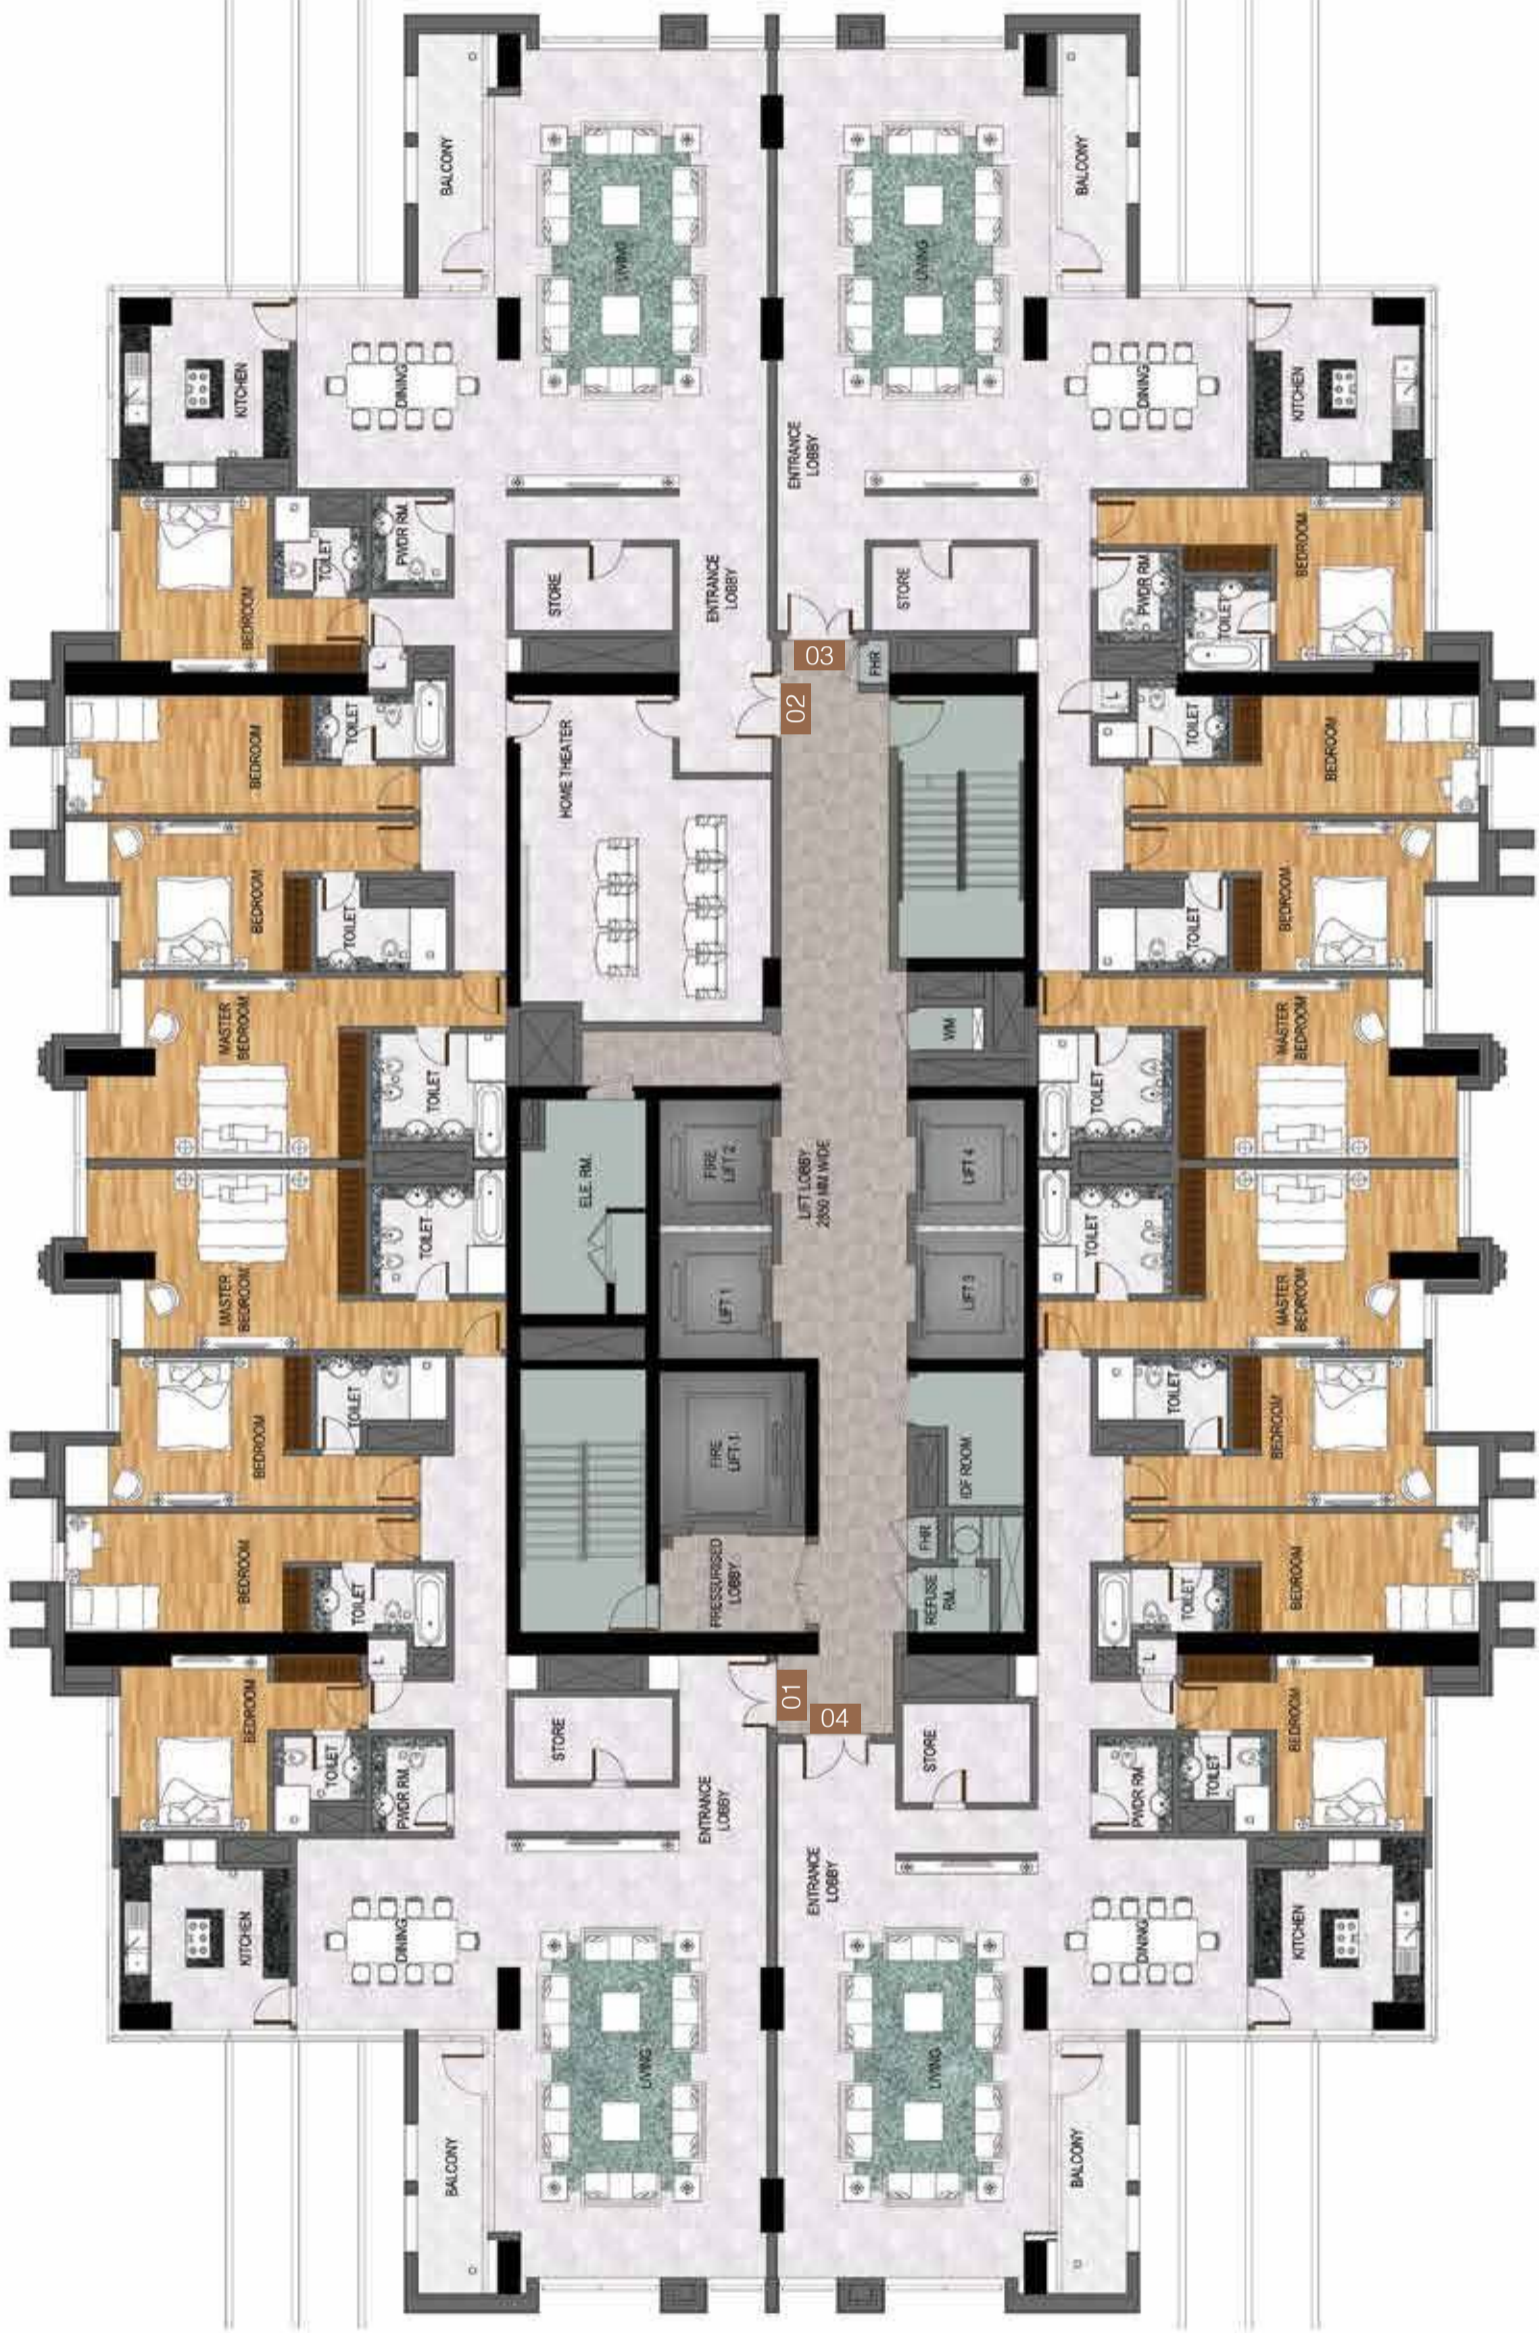

SHEIKH ZAYED ROAD

MEYDAN

Floor Plan

Type C

Level 65

ABU DHABI