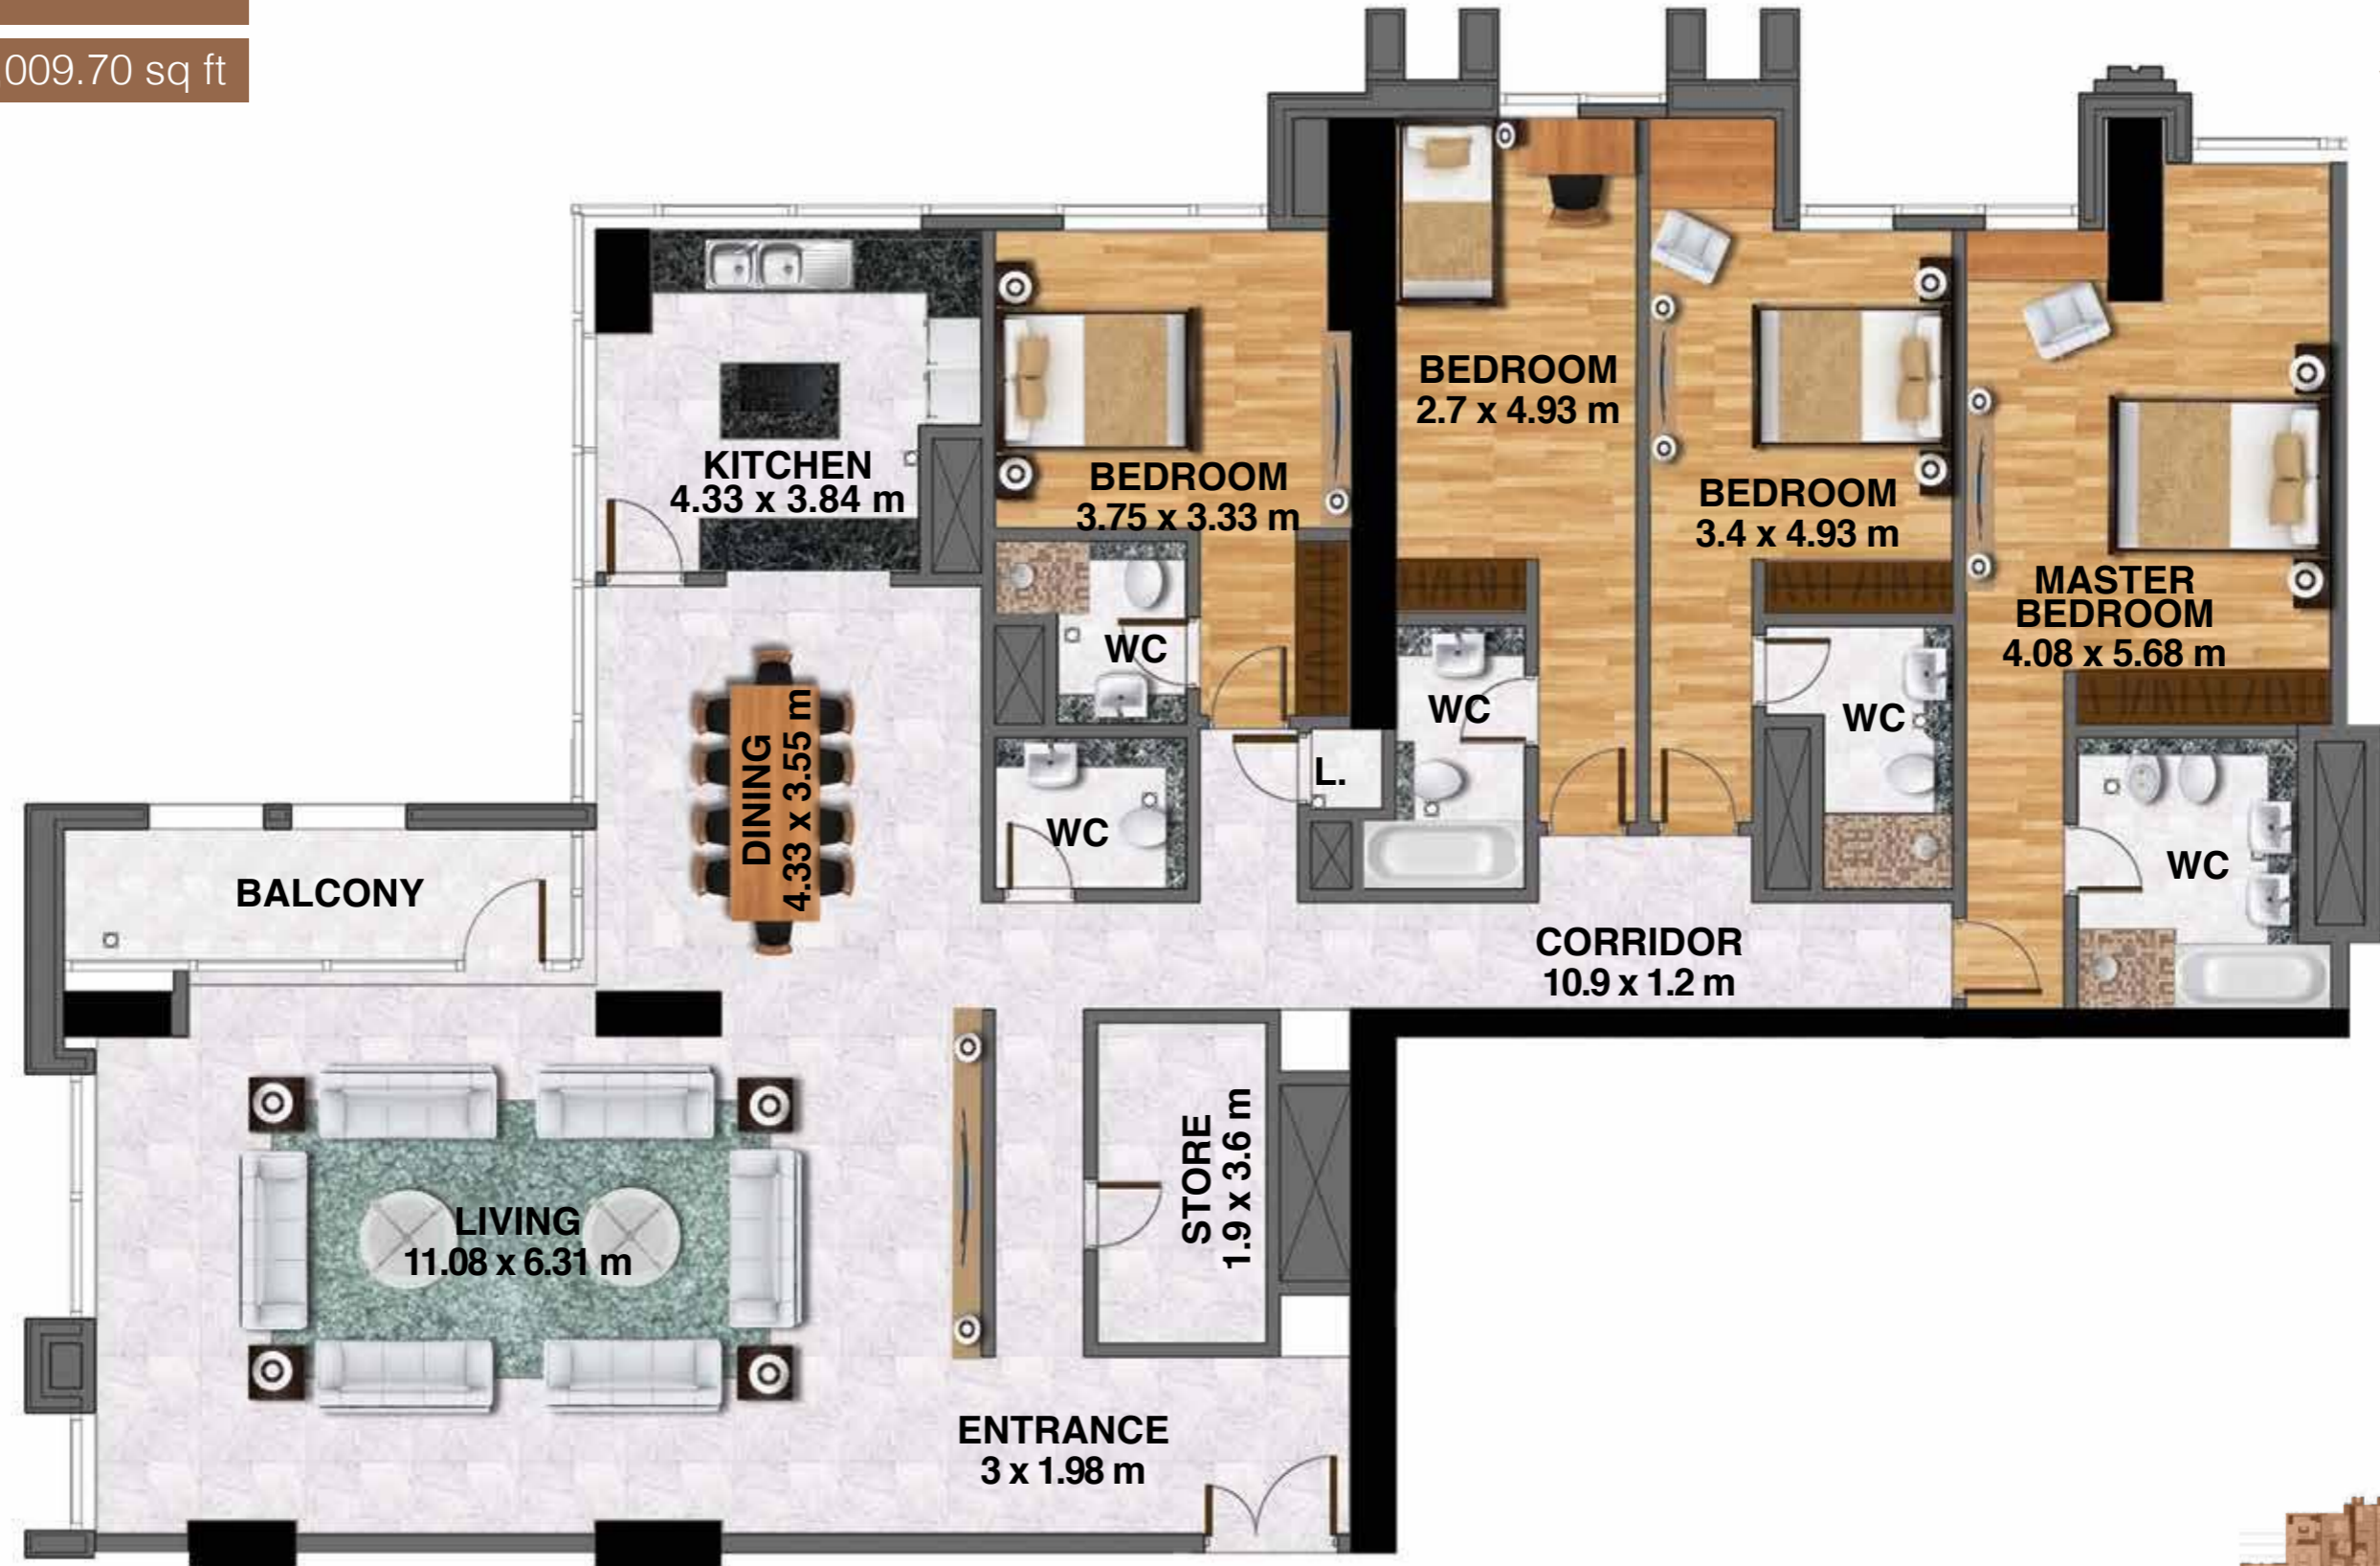

Level 65

Unit no. 01

4 Bedroom

Total area 3,009.70 sq ft

SHEIKH ZAYED ROAD

ABU DHABI

DUBAI WATER CANAL

MEYDAN