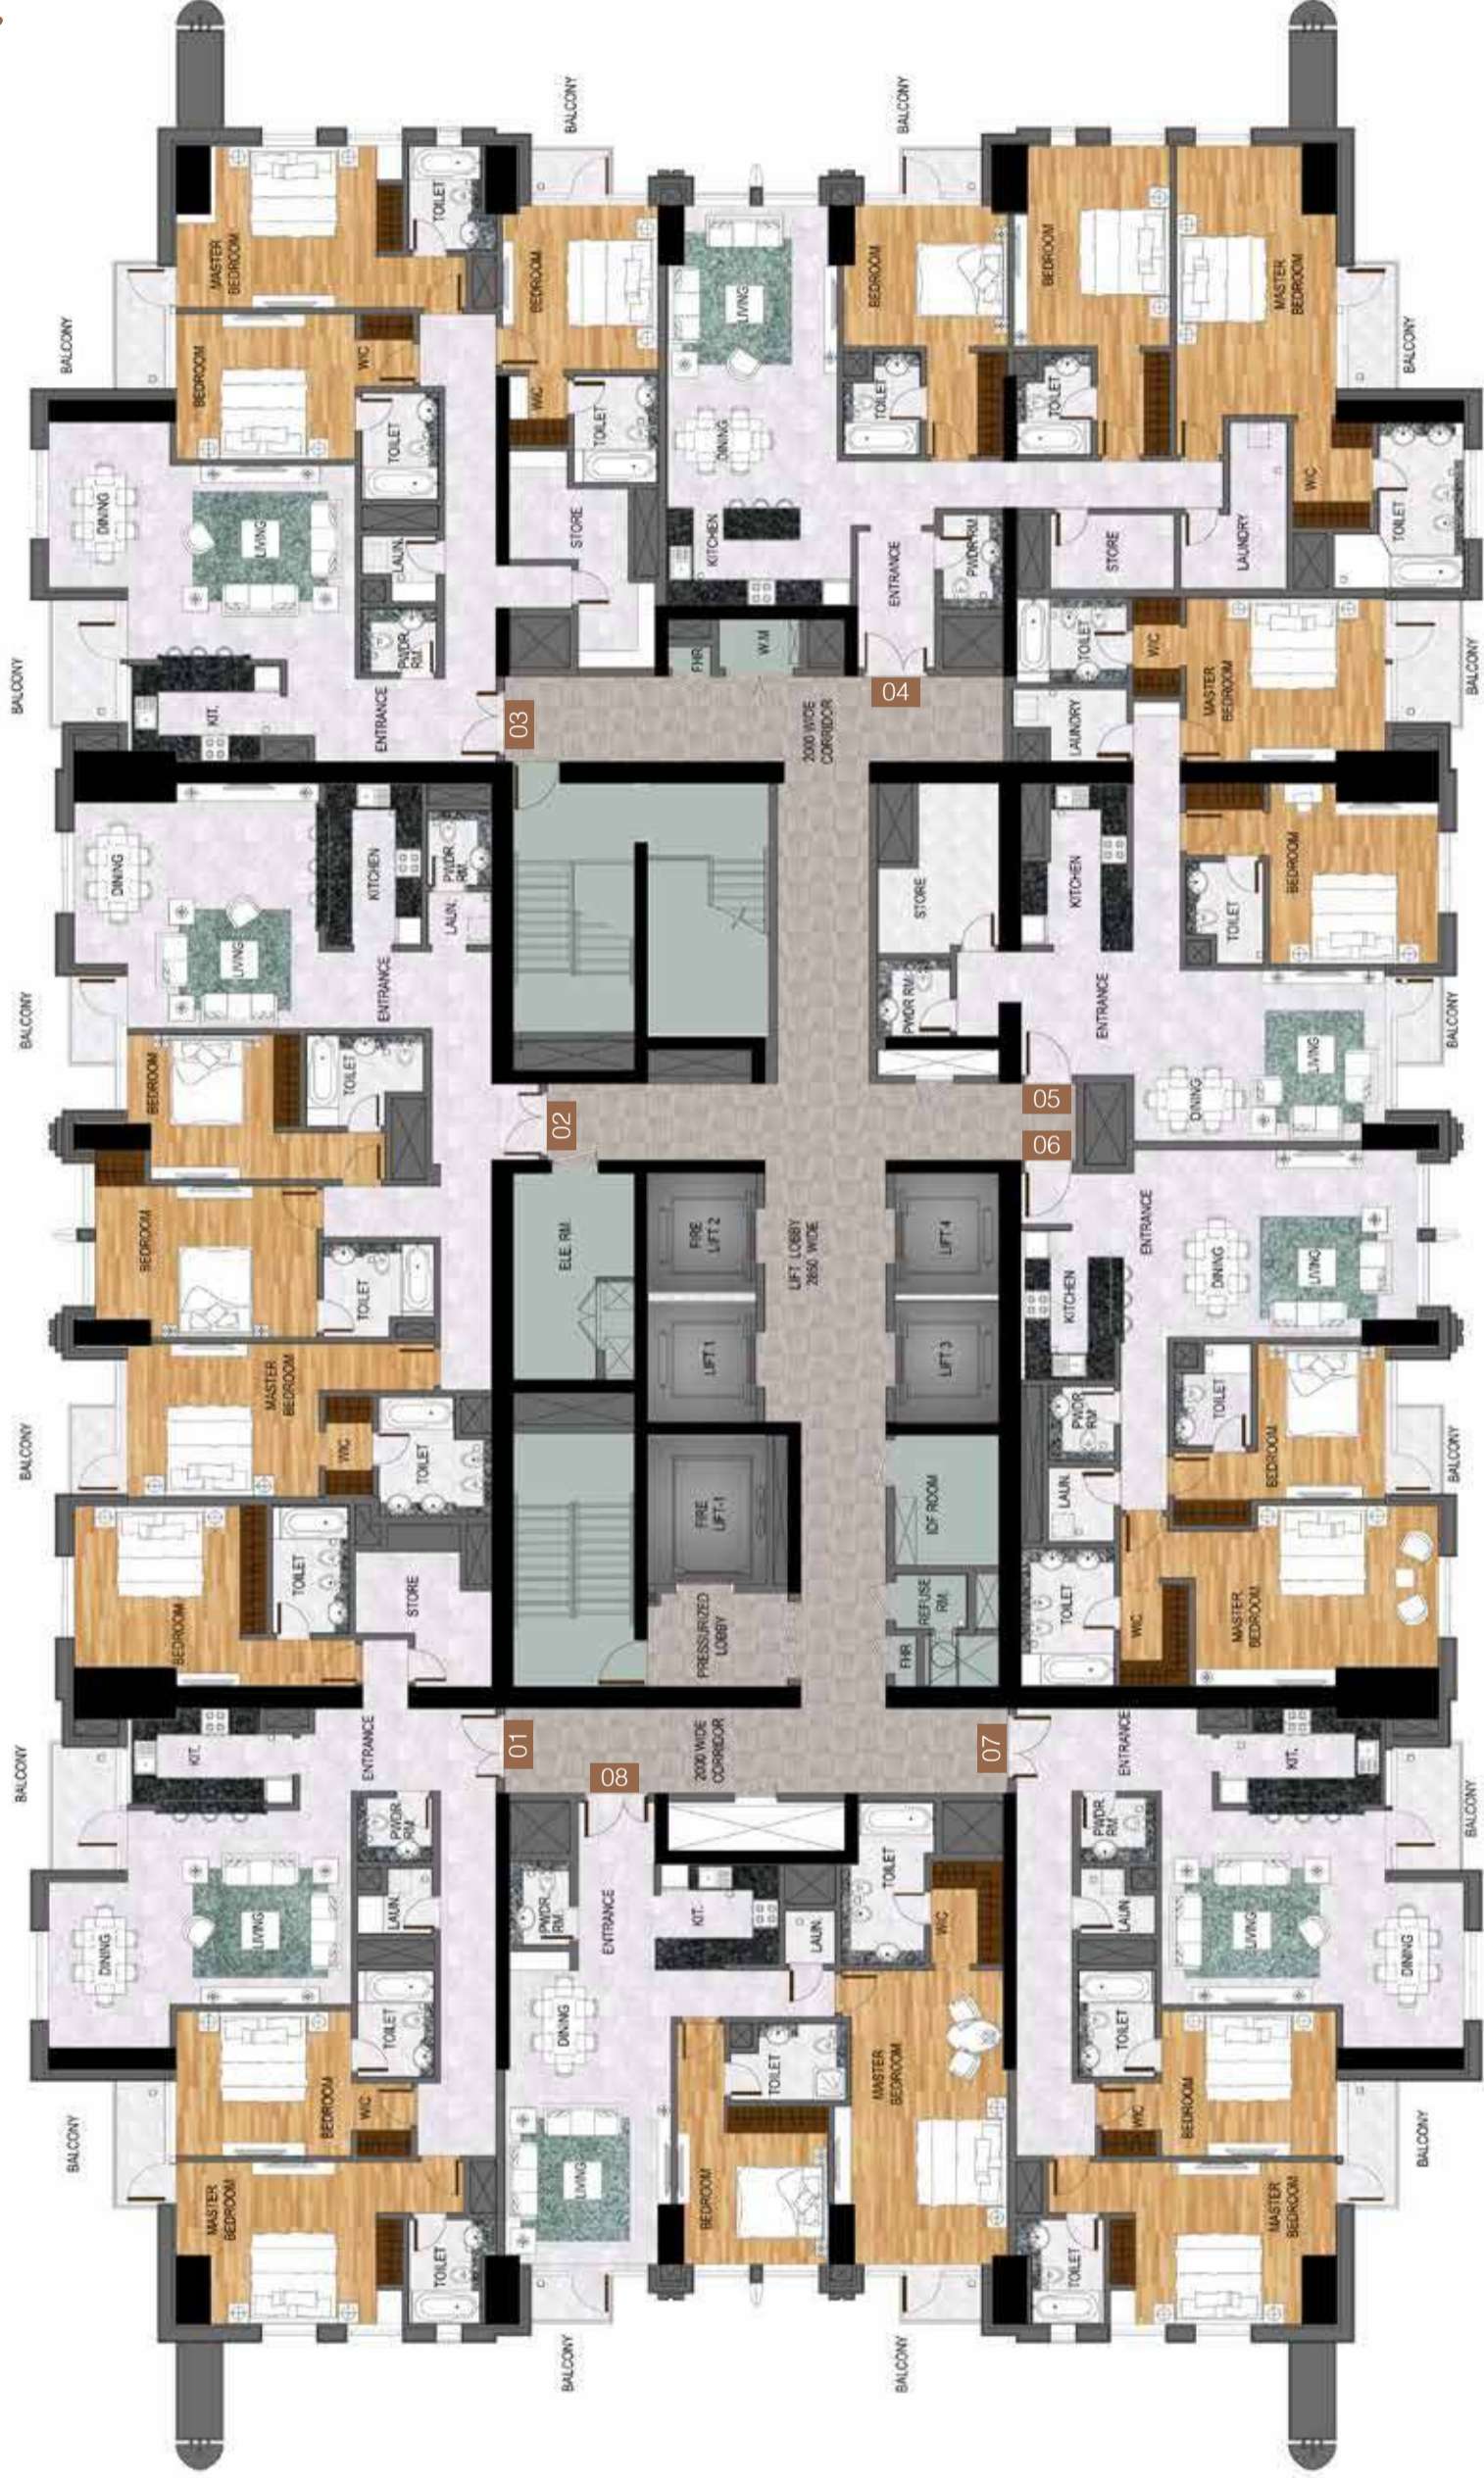

Level 22-40

SHEIKH ZAYED ROAD

DUBAI WATER CANAL

ABU DHABI

MEYDAN

SHEIKH ZAYED ROAD

MEYDAN

Floor Plan

Type B

Level 42

ABU DHABI

DUBAI WATER CANAL

SHEIKH ZAYED ROAD

MEYDAN

Floor Plan

Type B

Level 43

ABU DHABI

Floor Plan

Type B

Level 44-62

ABU DHABI

SHEIKH ZAYED ROAD

DUBAI WATER CANAL