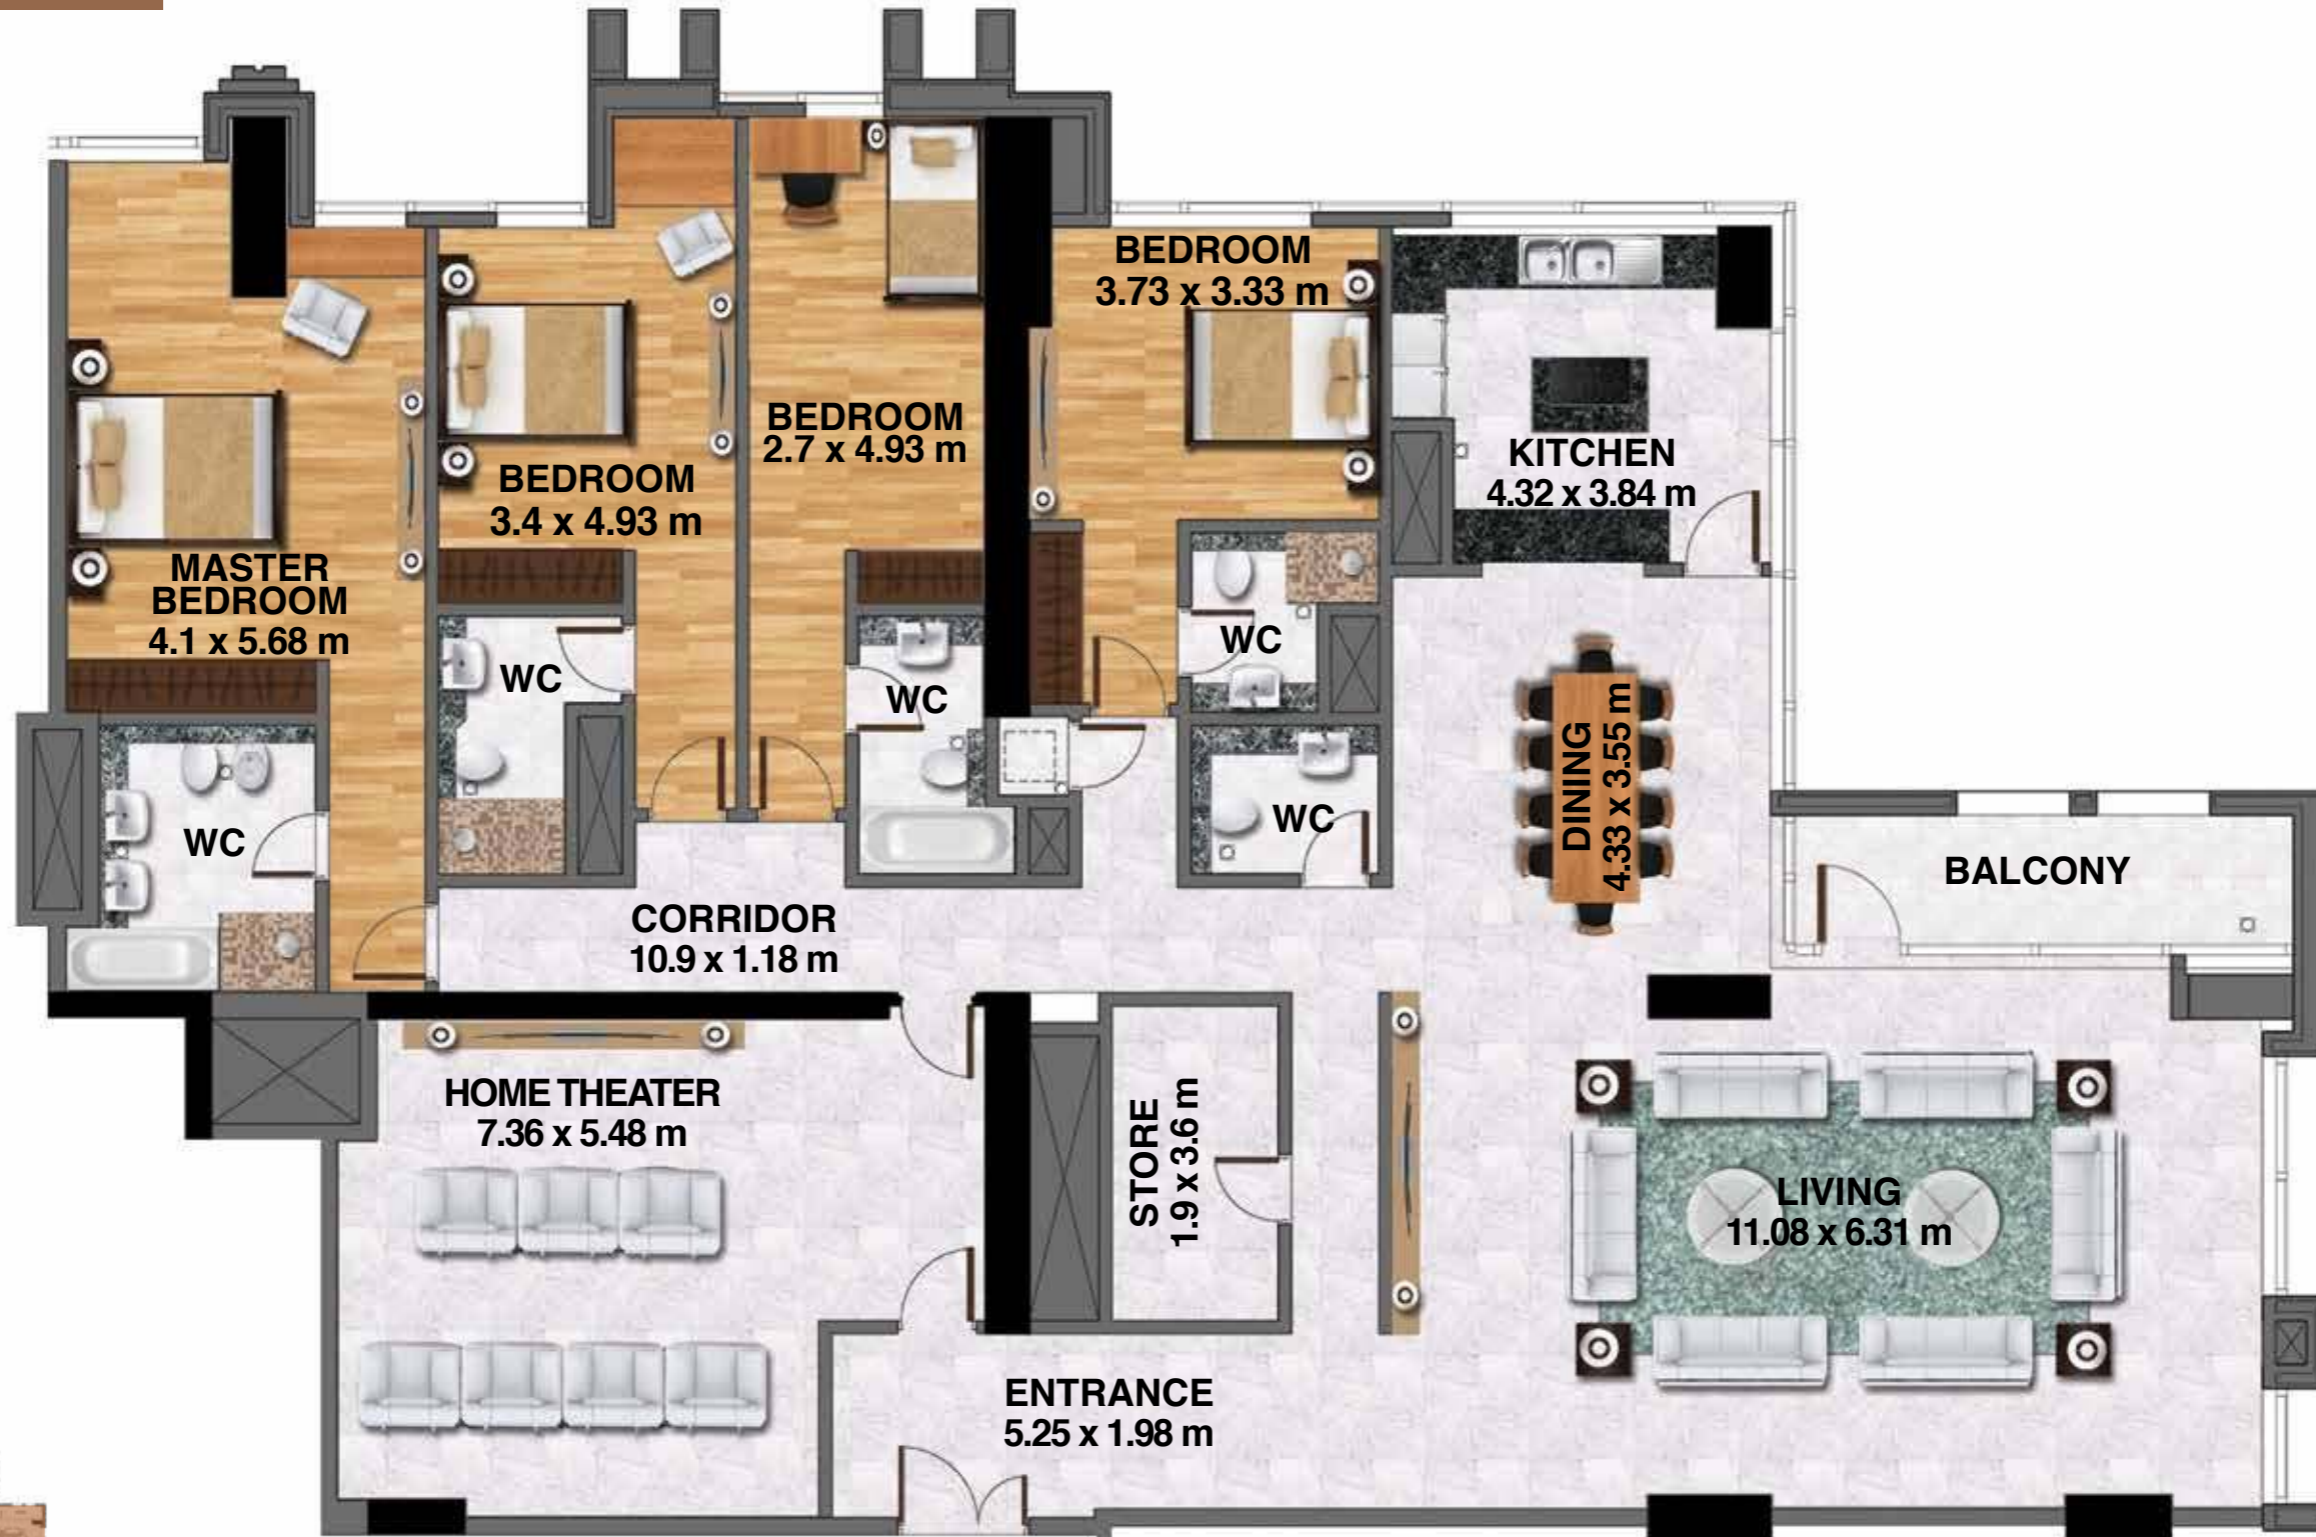

Level 66

Unit no. 02

4 Bedroom

Total area 3,485.89 sq ft

SHEIKH ZAYED ROAD

ABU DHABI

DUBAI WATER CANAL

MEYDAN