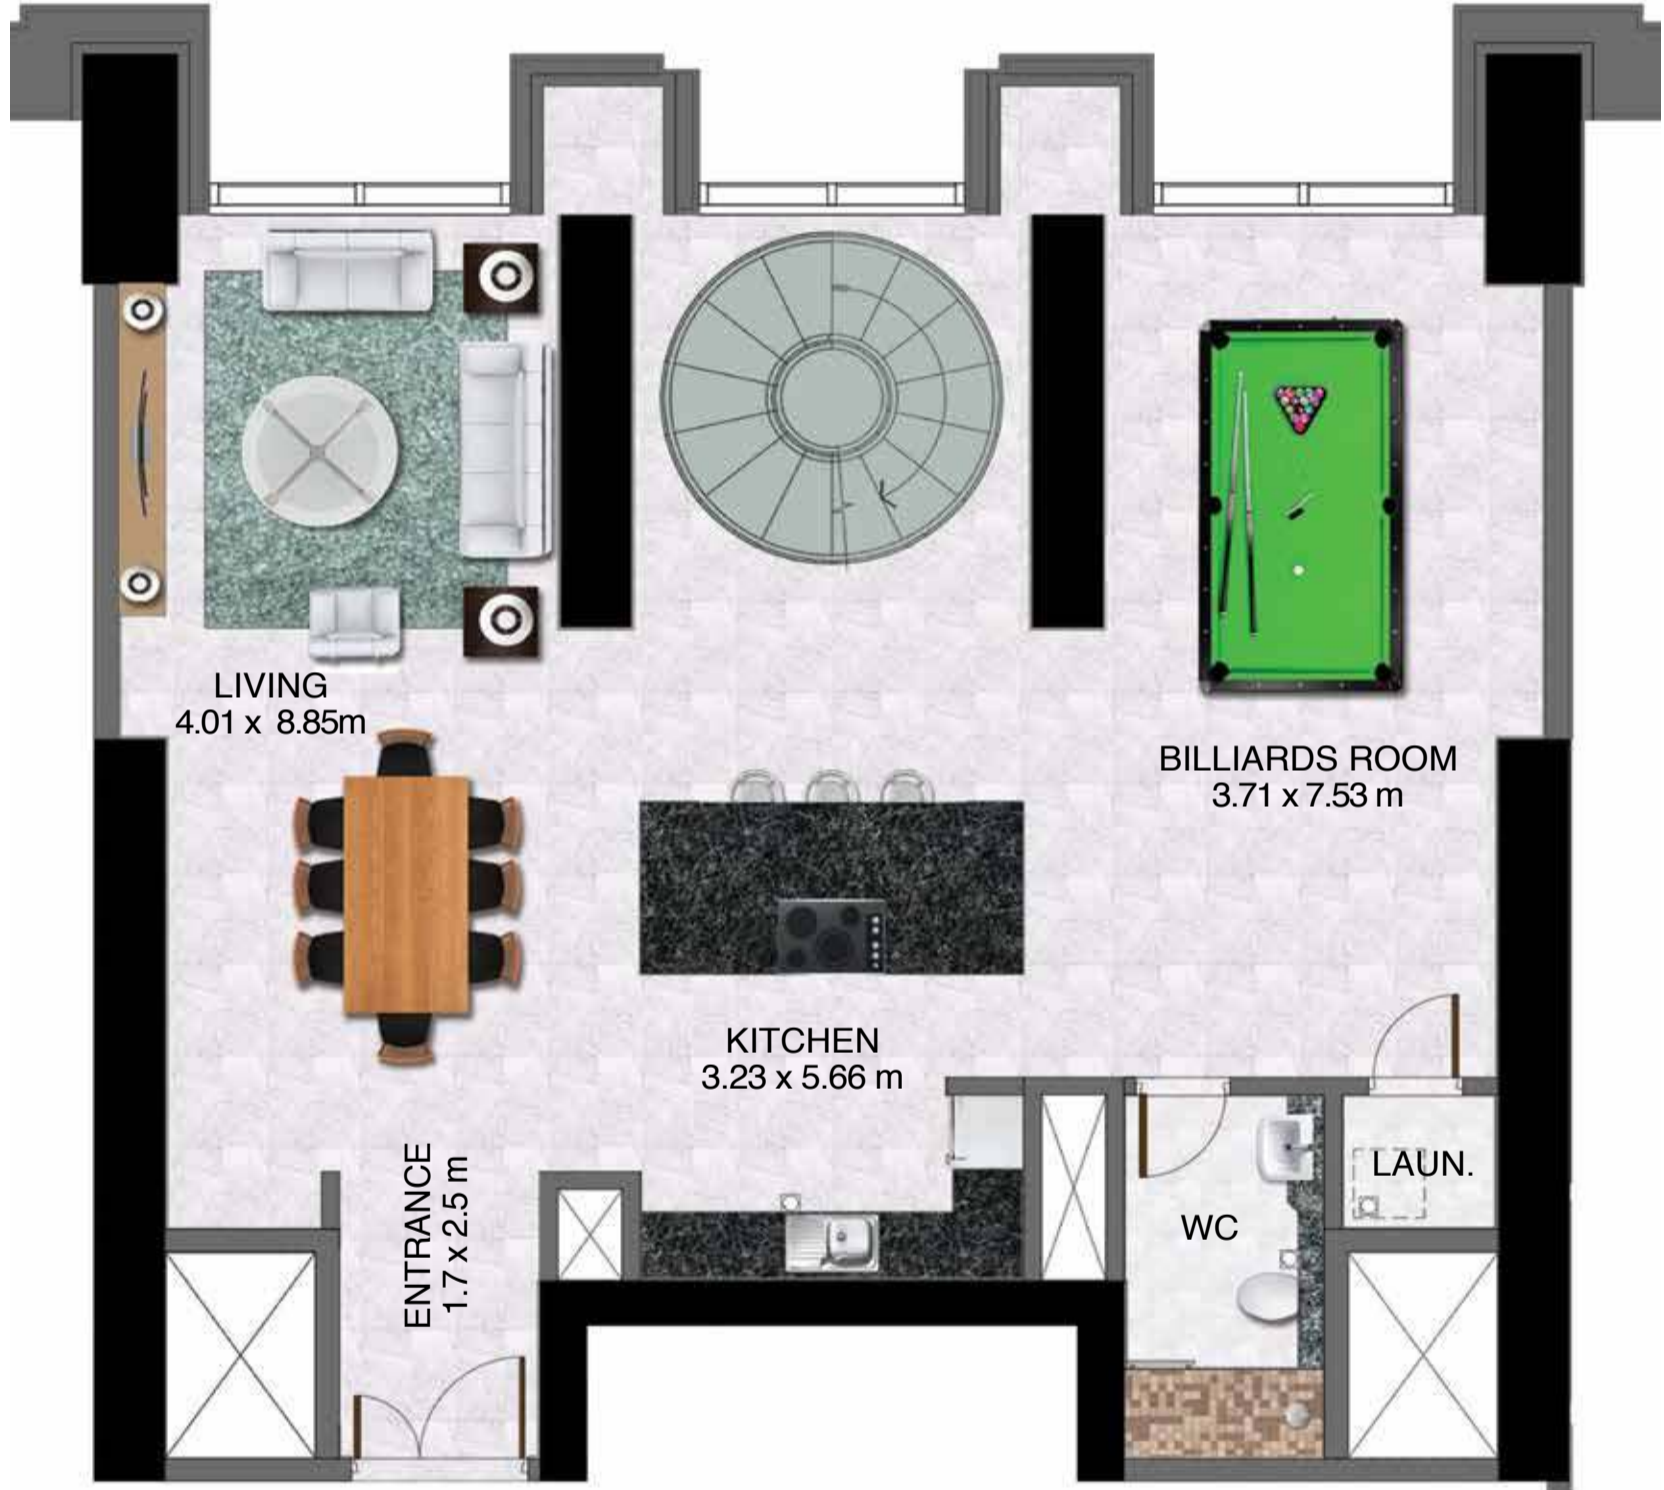

SHEIKH ZAYED ROAD

MEYDAN

ABU DHABI

Level 2

Unit no. 01 - Lower floor

1 Bedroom

Total area 1,726.85 sq ft

DUBAI WATER CANAL

SHEIKH ZAYED ROAD

MEYDAN

Level 3

Unit no. 01 - Upper floor

1 Bedroom

Total area 1,726.85 sq ft

ABU DHABI

SHEIKH ZAYED ROAD

MEYDAN

Level 2

Unit no. 02 - Lower floor

1 Bedroom

Total area 2,307.14 sq ft

ABU DHABI

DUBAI WATER CANAL

SHEIKH ZAYED ROAD