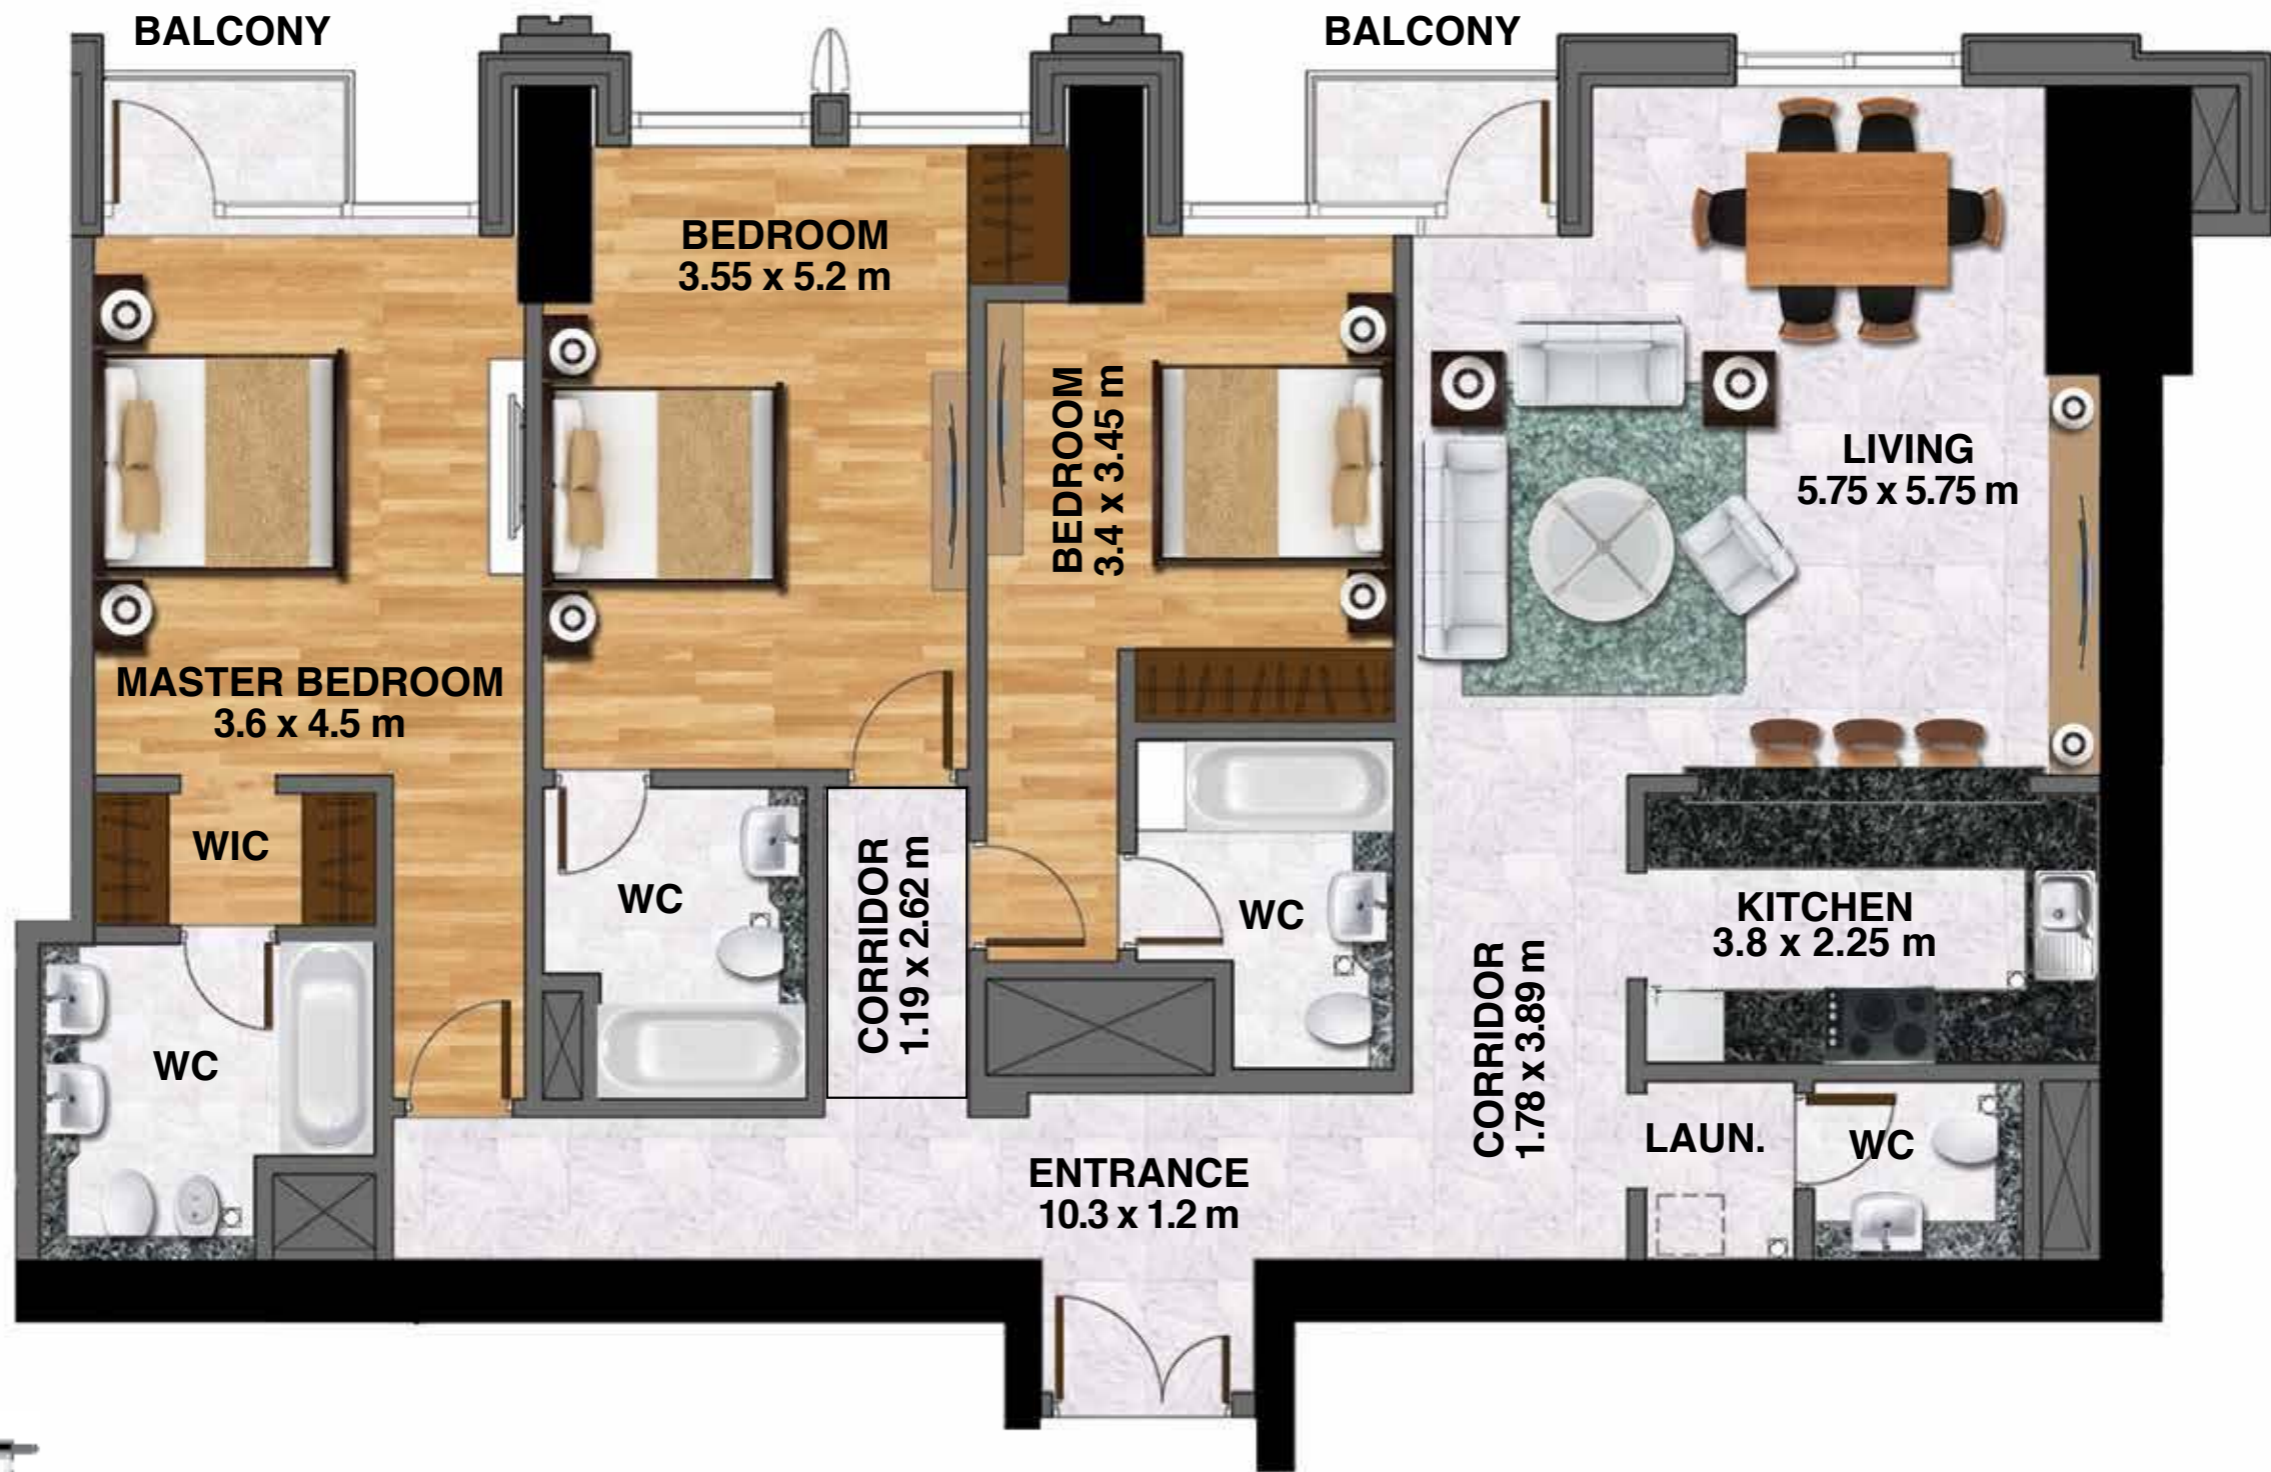

SHEIKH ZAYED ROAD

ABU DHABI

DUBAI WATER CANAL

MEYDAN

Level 43
Unit no. 02
3 Bedroom
Total area 1,795.42 sq ft

SHEIKH ZAYED ROAD

ABU DHABI

DUBAI WATER CANAL