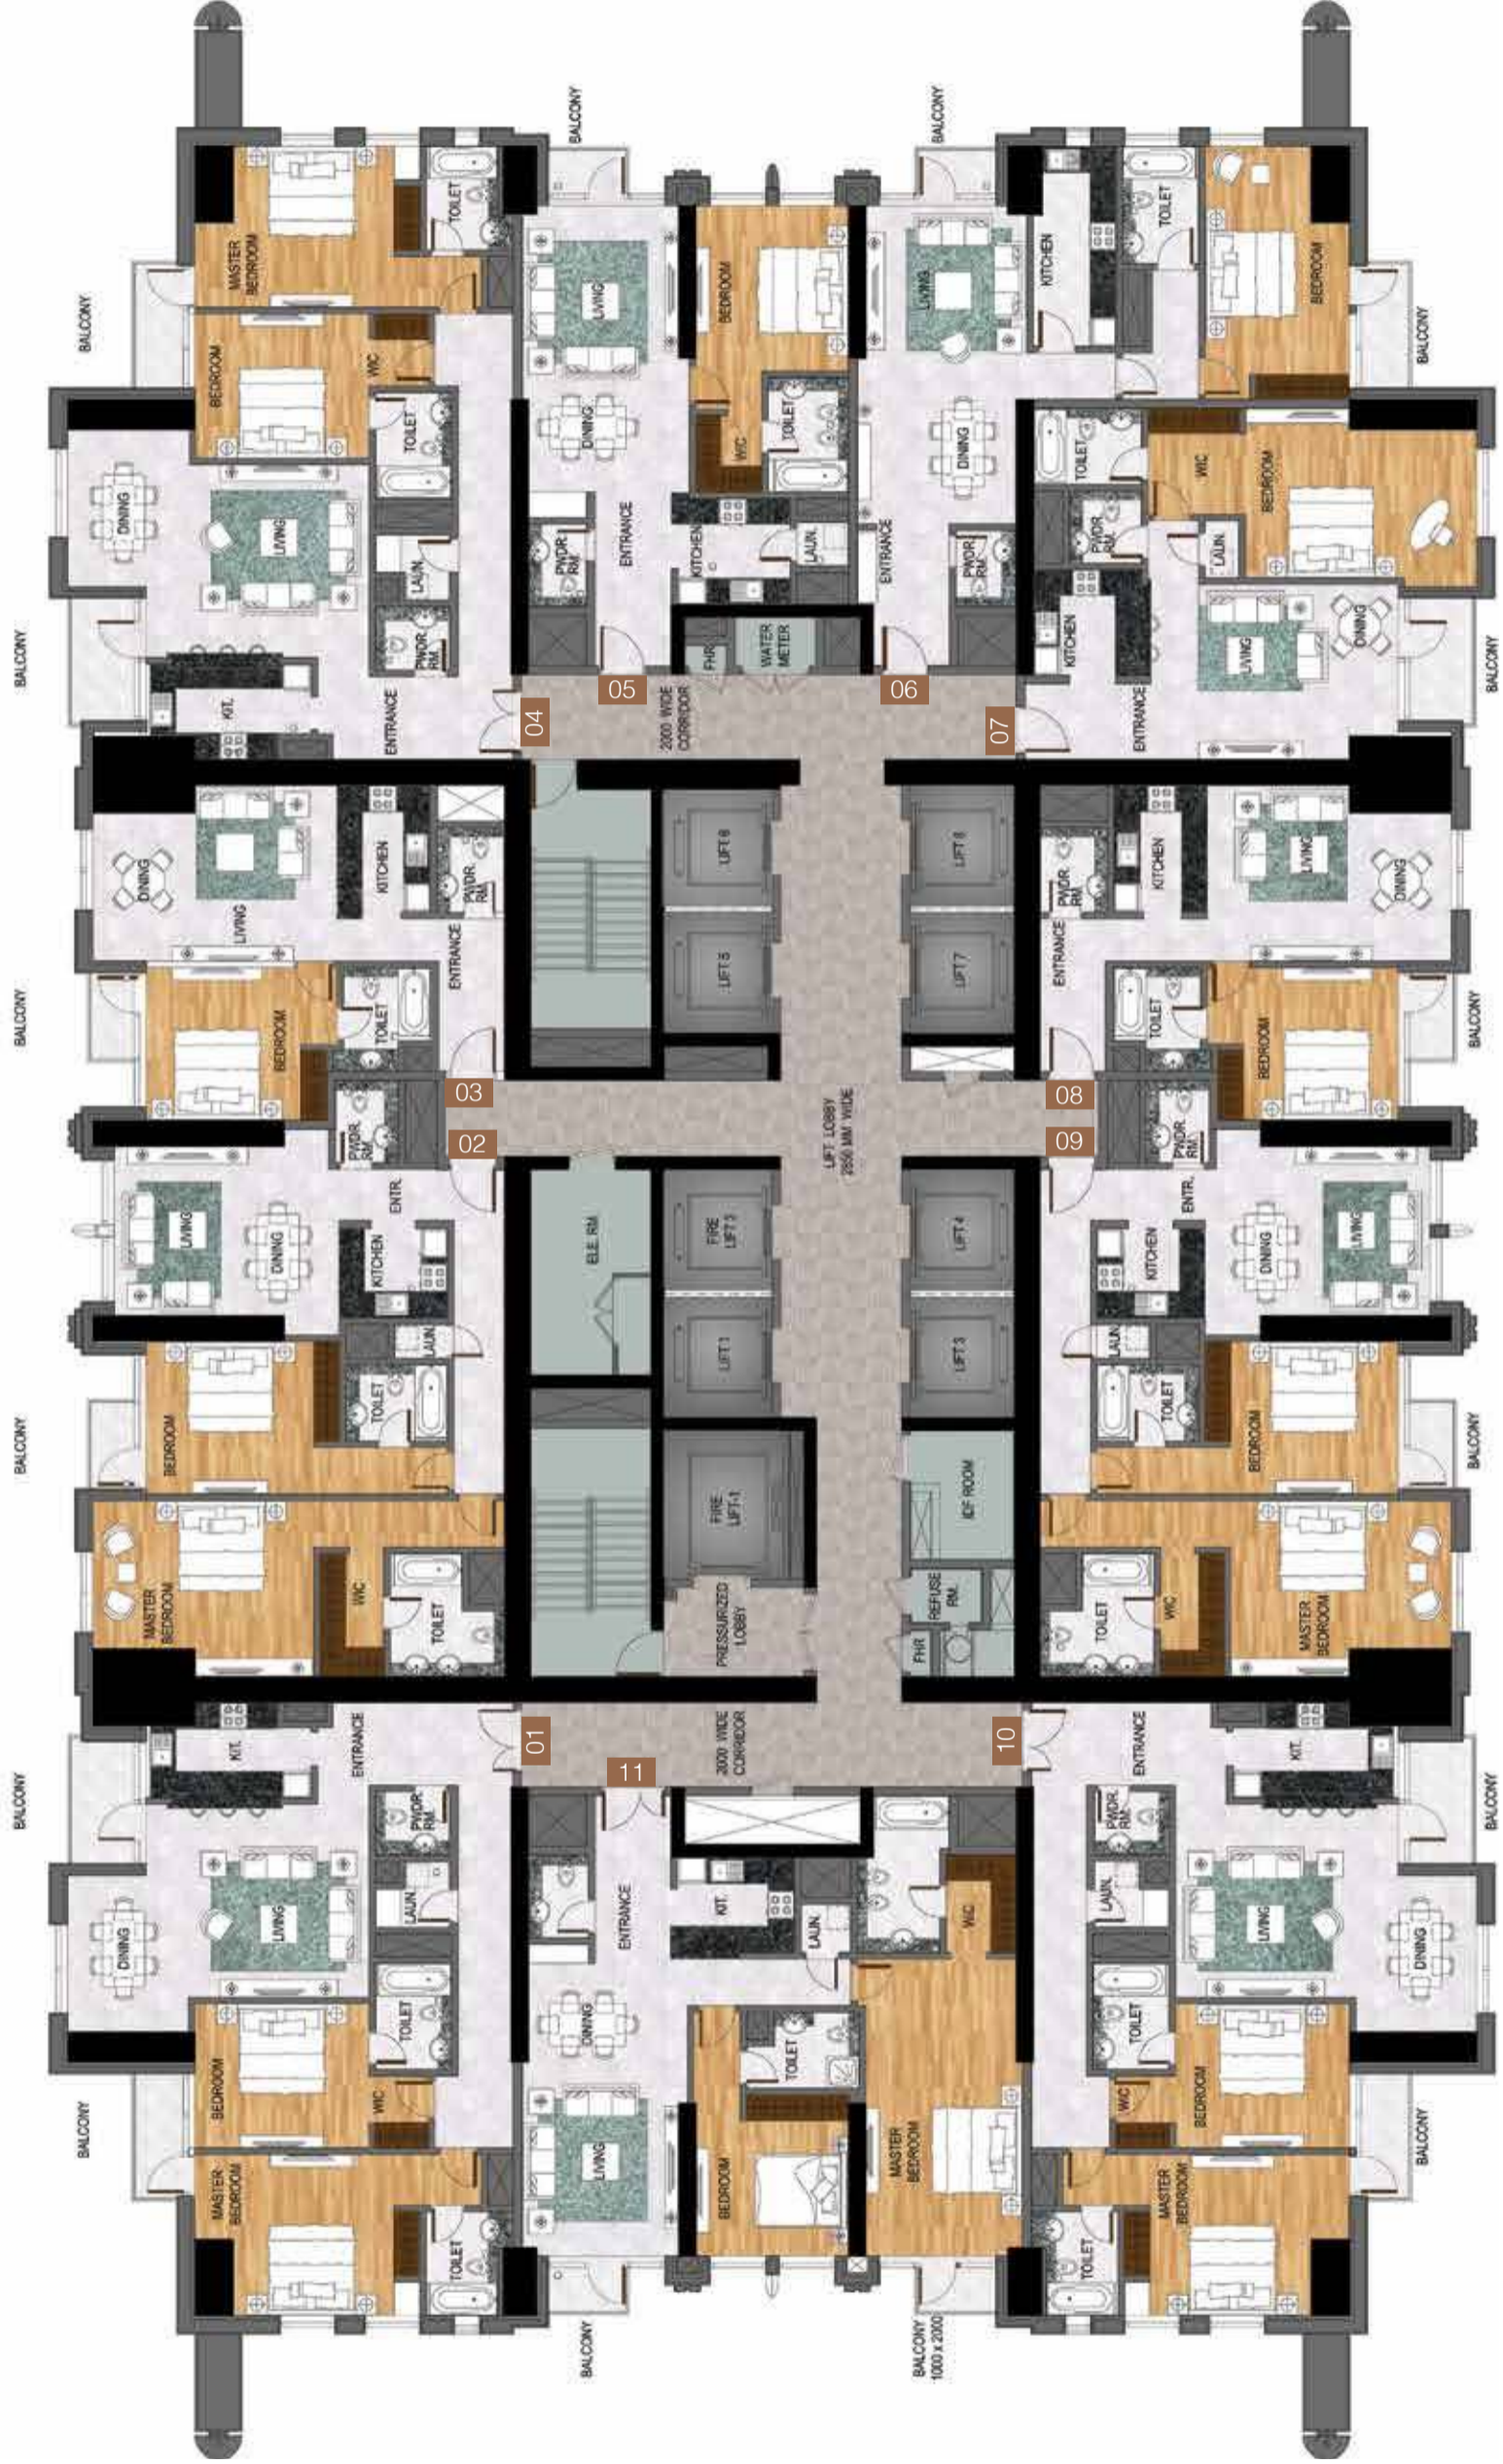

SHEIKH ZAYED ROAD

MEYDAN

ABU DHABI

Floor Plan

Type A

Level 8-20

Floor Plan

Type A

Level 22-40

SHEIKH ZAYED ROAD

DUBAI WATER CANAL

ABU DHABI

MEYDAN

SHEIKH ZAYED ROAD

MEYDAN

Floor Plan

Type B

Level 42

ABU DHABI

DUBAI WATER CANAL

SHEIKH ZAYED ROAD

MEYDAN

Floor Plan

Type B