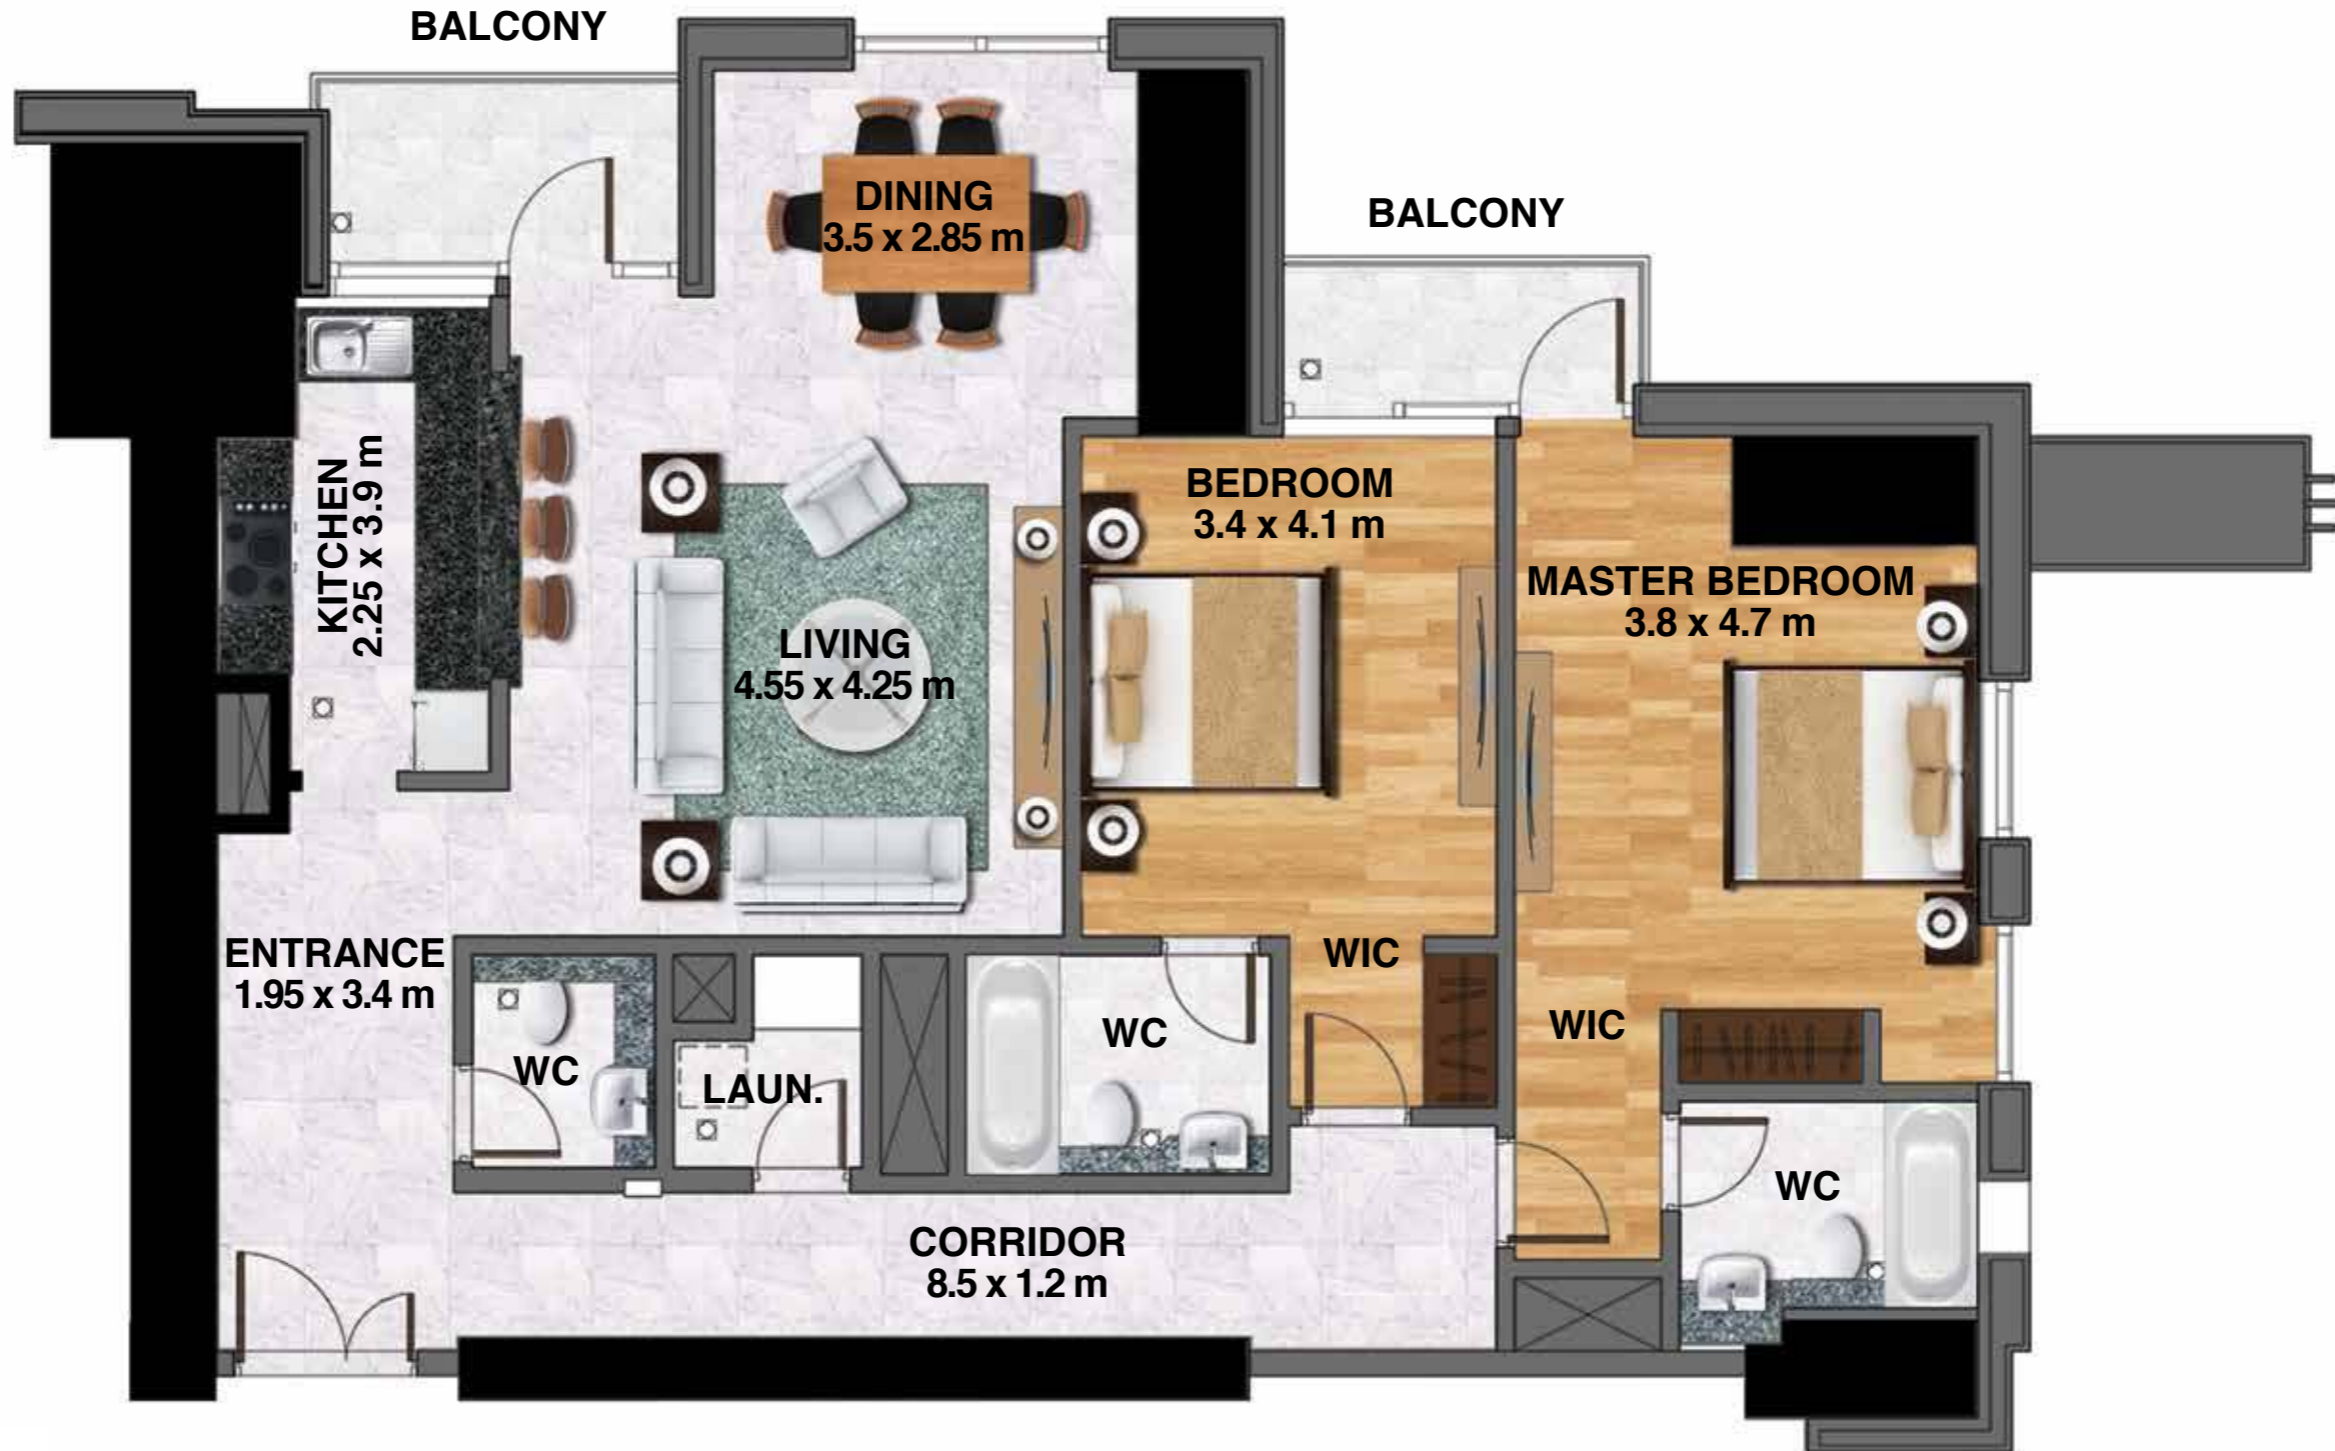

2 Bedroom

Total area 1,511.47 sq ft

SHEIKH ZAYED ROAD

ABU DHABI

DUBAI WATER CANAL

MEYDAN

Level 8-20

Unit no. 05

1 Bedroom

Total area 869.94 sq ft

SHEIKH ZAYED ROAD

ABU DHABI

DUBAI WATER CANAL

MEYDAN

Level 8-20

Unit no. 06