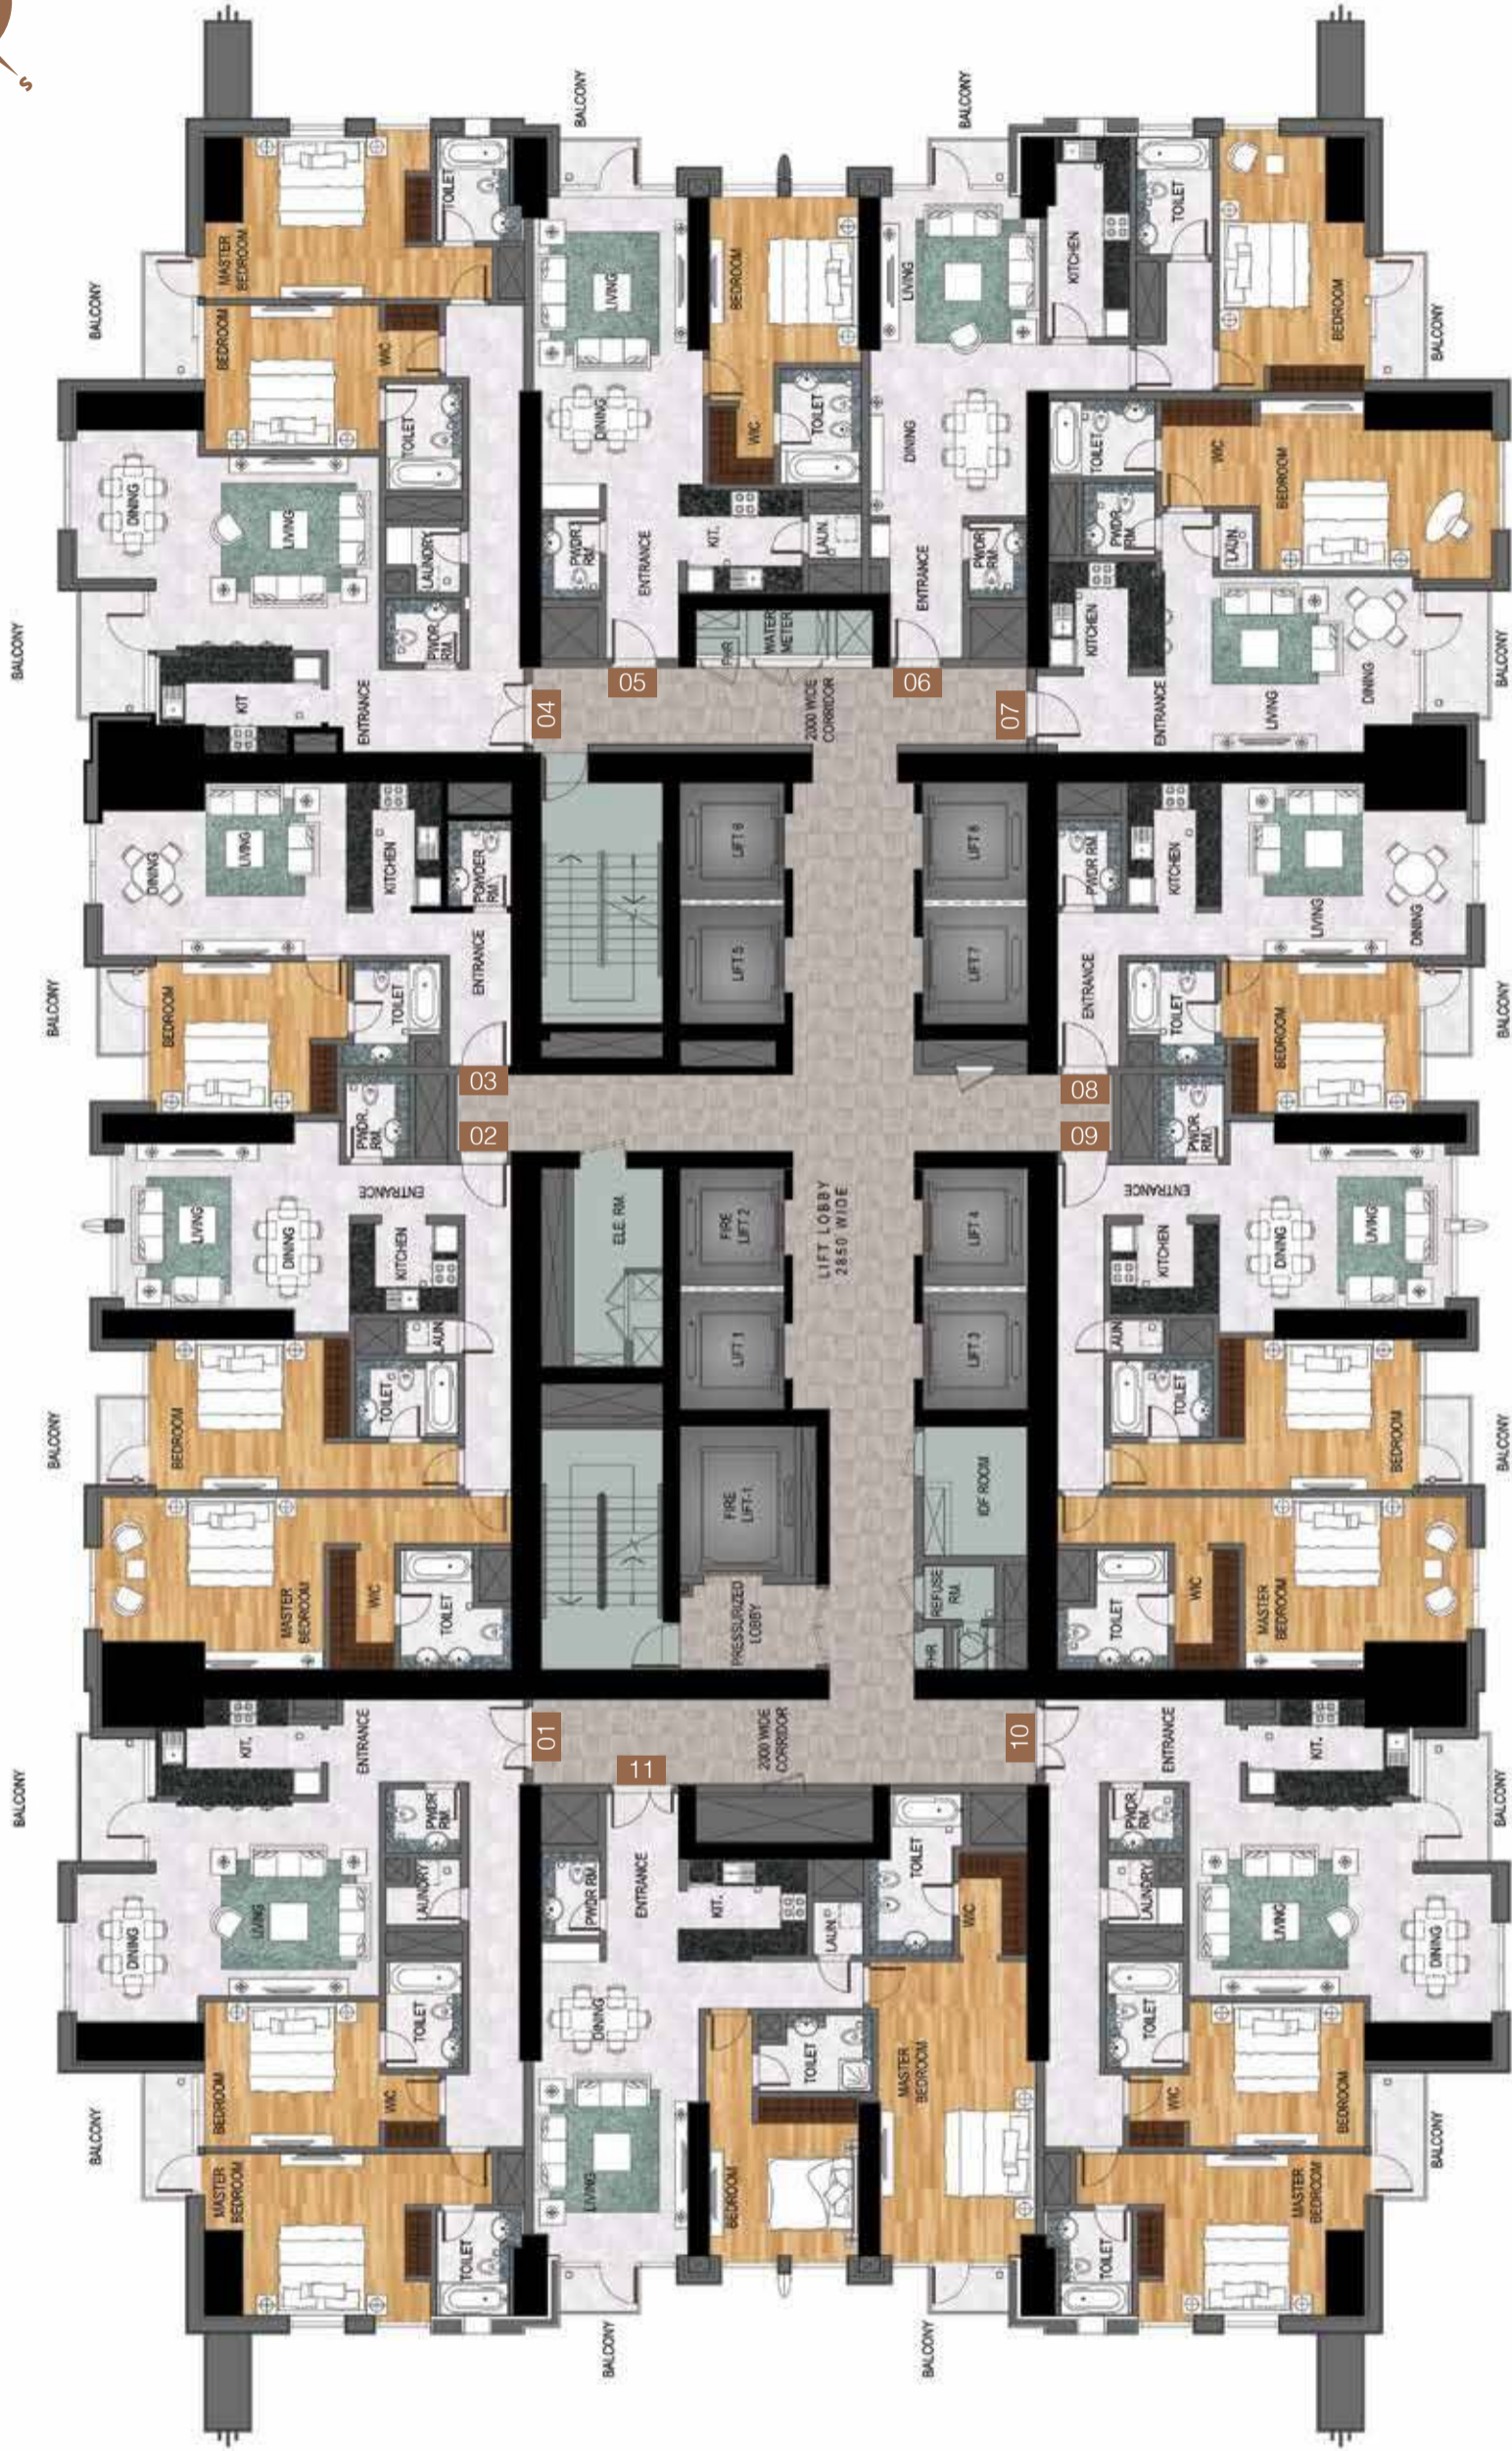

AL HABTOOR CITY
الخبيرة سيتي

NOORA TOWER FLOOR PLANS

ABU DHABI

DUBAI WATER CANAL

ABU DHABI

DUBAI WATER CANAL

ABU DHABI

DUBAI WATER CANAL

SHEIKH ZAYED ROAD

MEYDAN

ABU DHABI

Floor Plan

Type A

Level 8-20

Floor Plan

Type A

Level 22-40

SHEIKH ZAYED ROAD

DUBAI WATER CANAL

ABU DHABI

MEYDAN

SHEIKH ZAYED ROAD

MEYDAN

Floor Plan