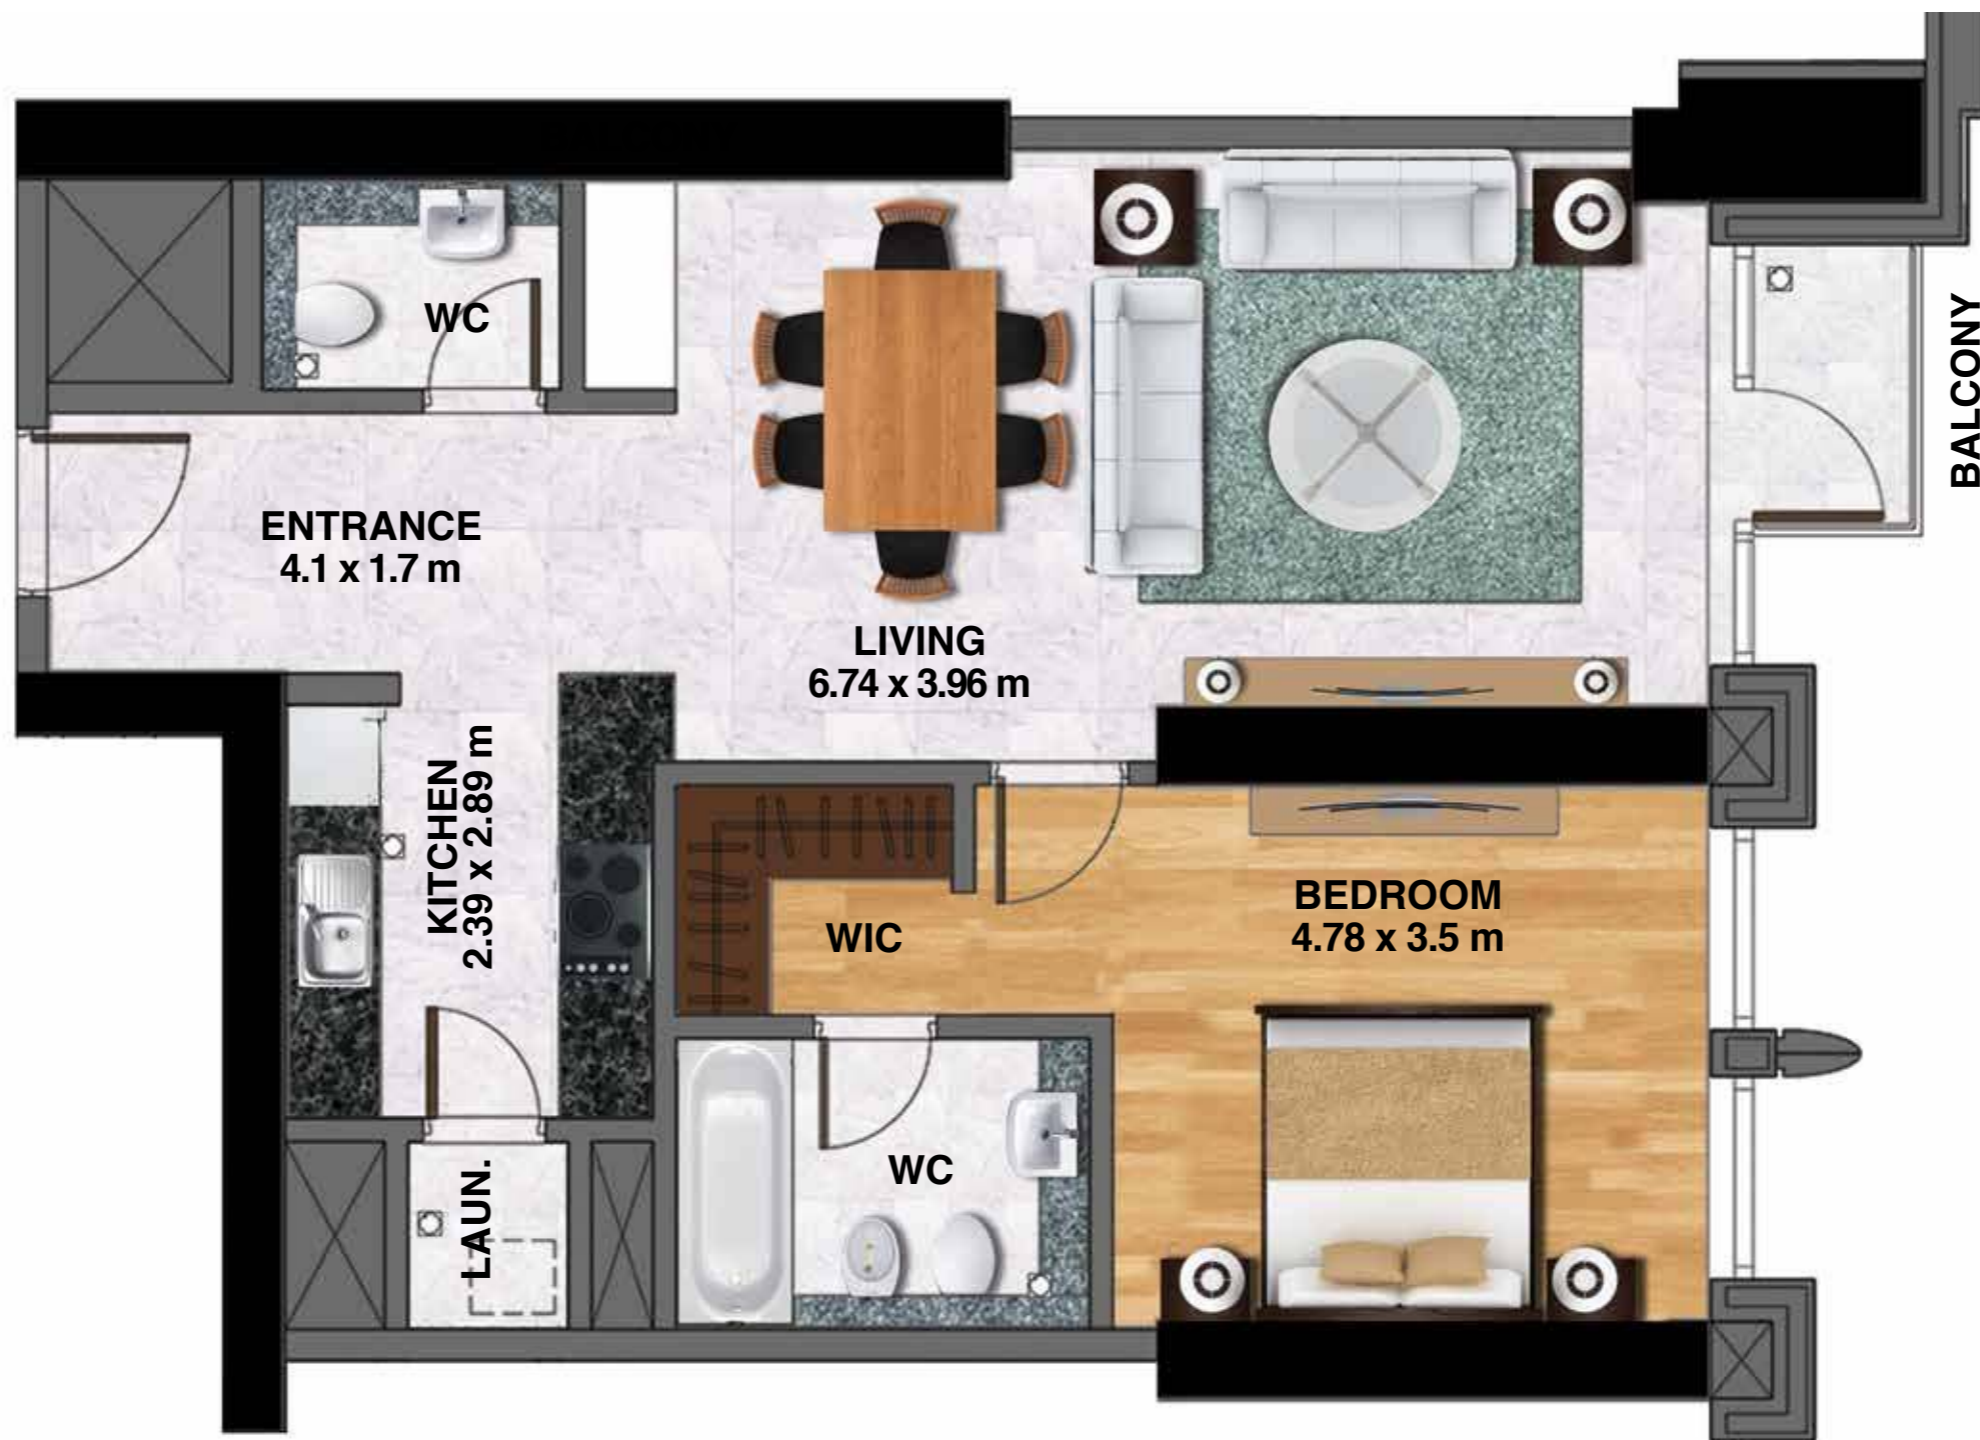

1 Bedroom

Total area 869.94 sq ft

SHEIKH ZAYED ROAD

ABU DHABI

DUBAI WATER CANAL

MEYDAN

Level 8-20

Unit no. 06