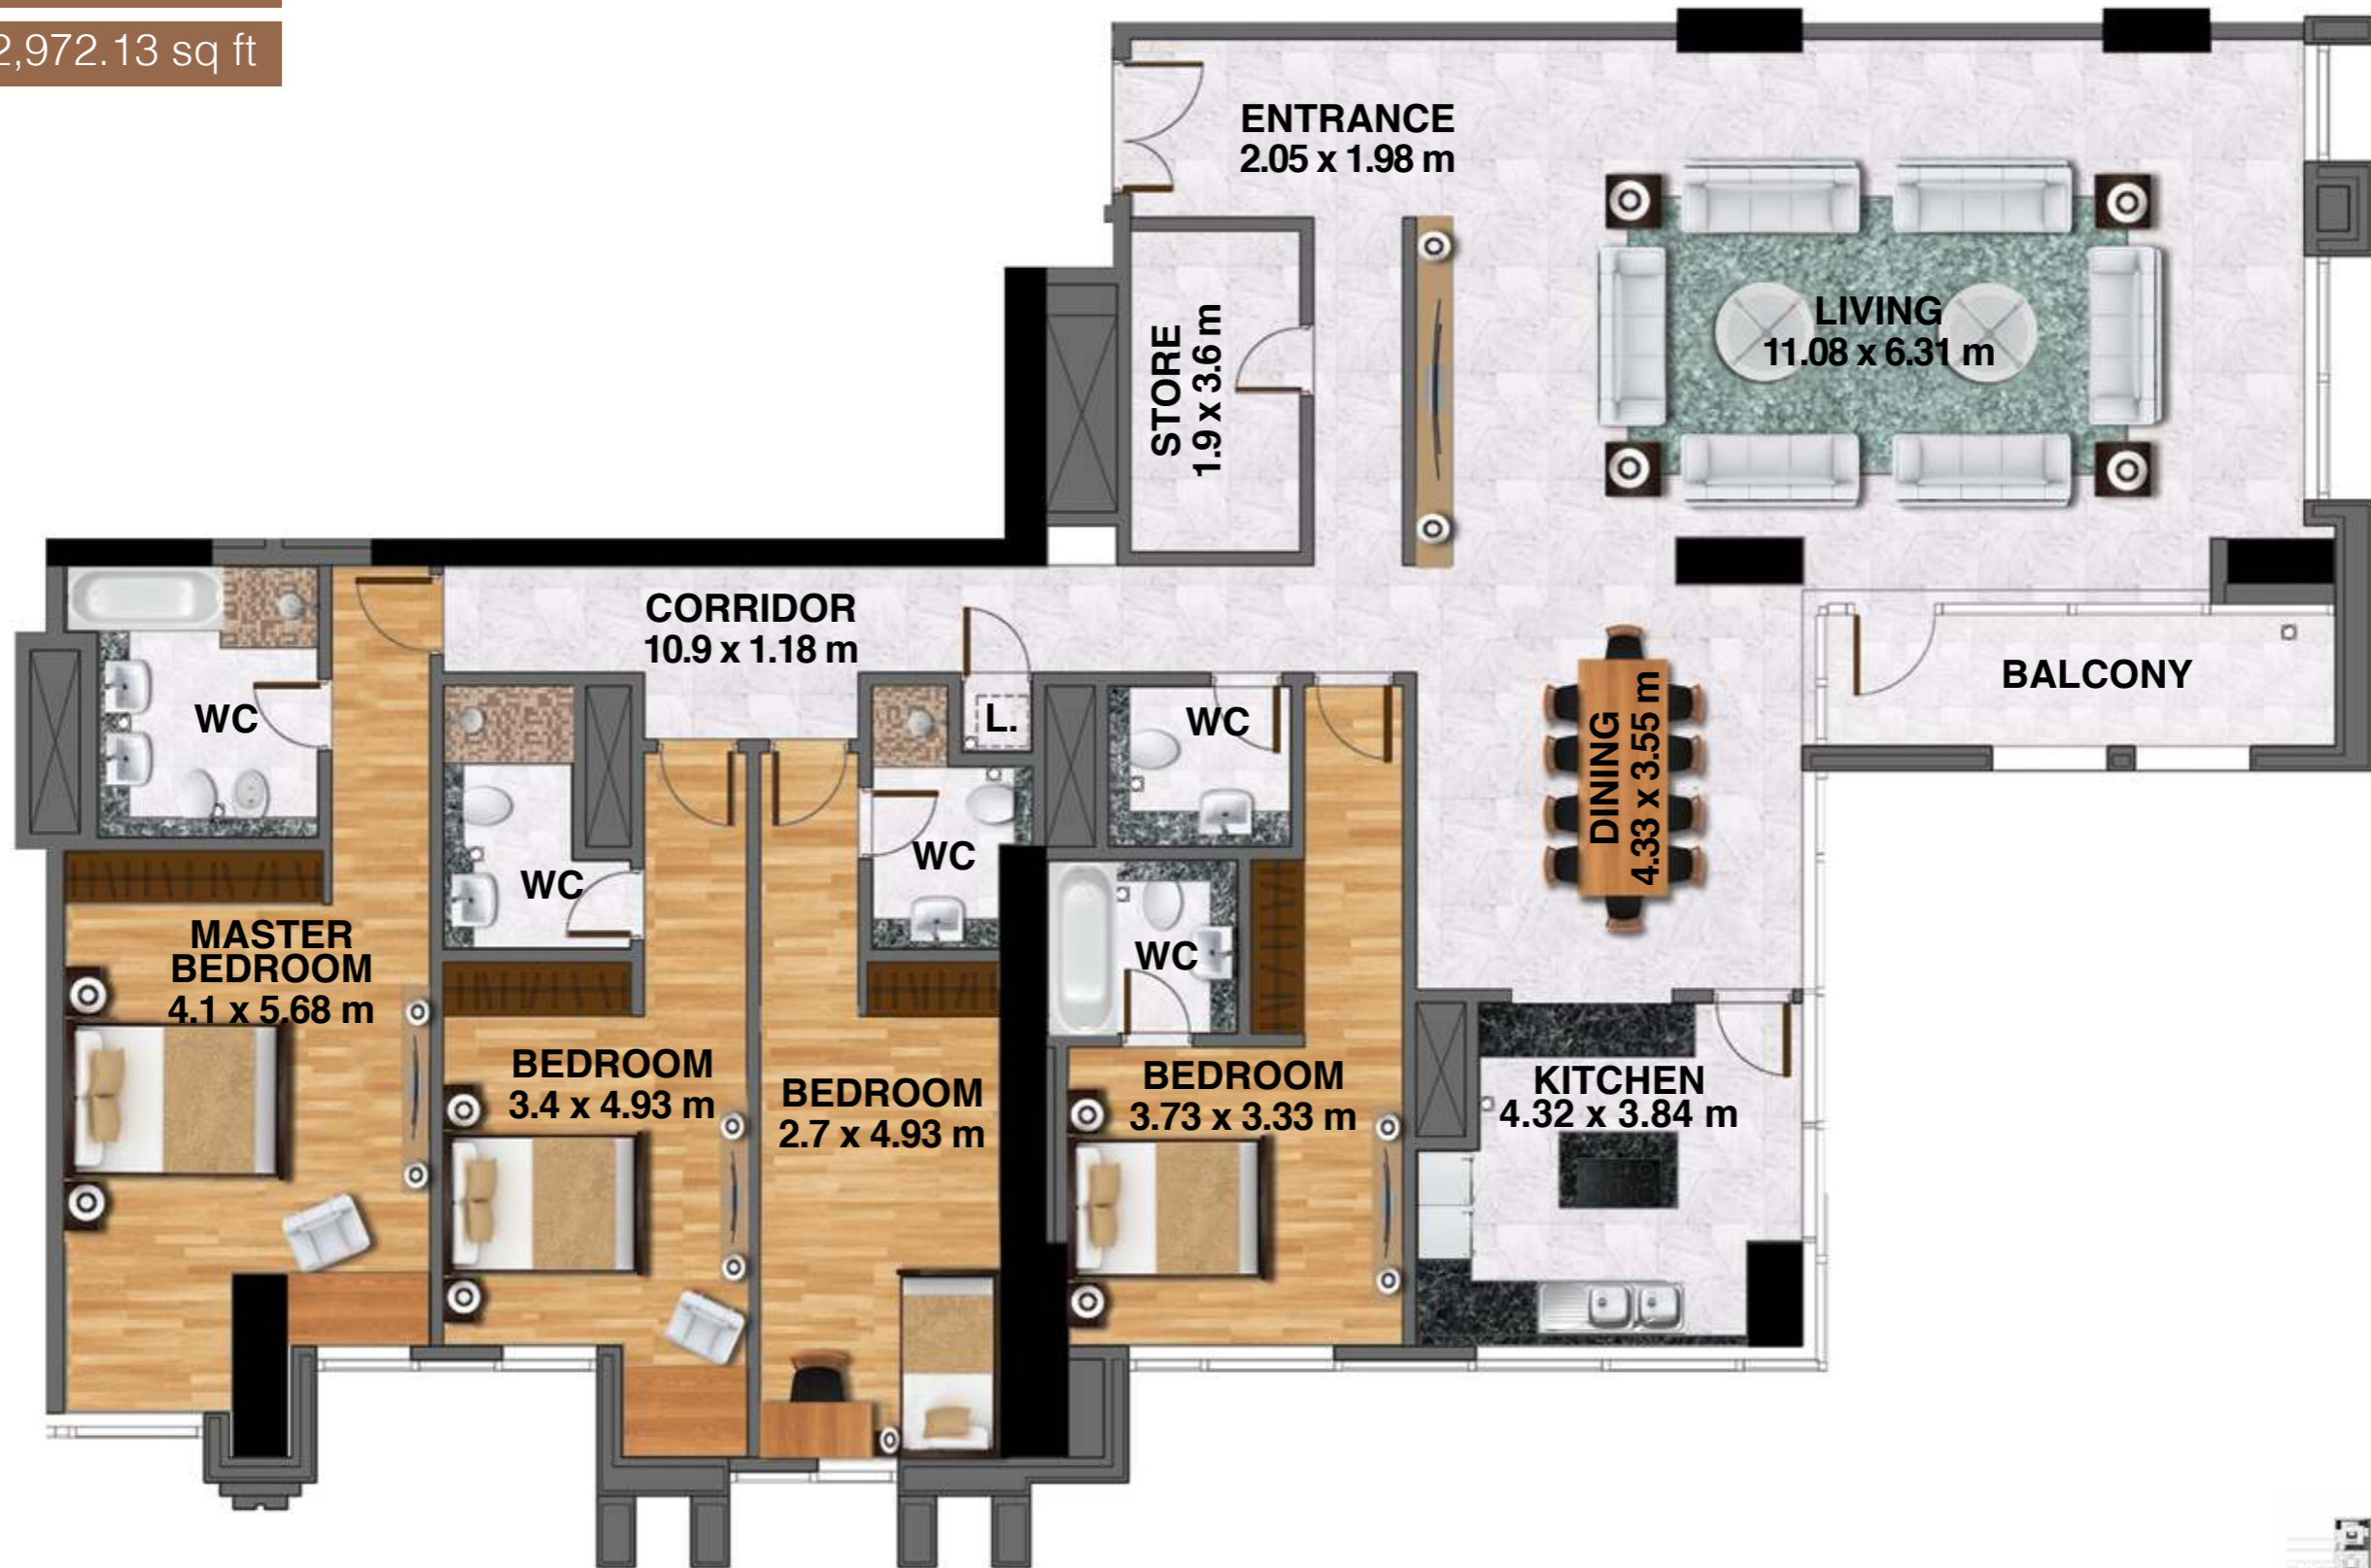

Level 65

Unit no. 03

4 Bedroom

Total area 2,972.13 sq ft

SHEIKH ZAYED ROAD

ABU DHABI

DUBAI WATER CANAL

MEYDAN