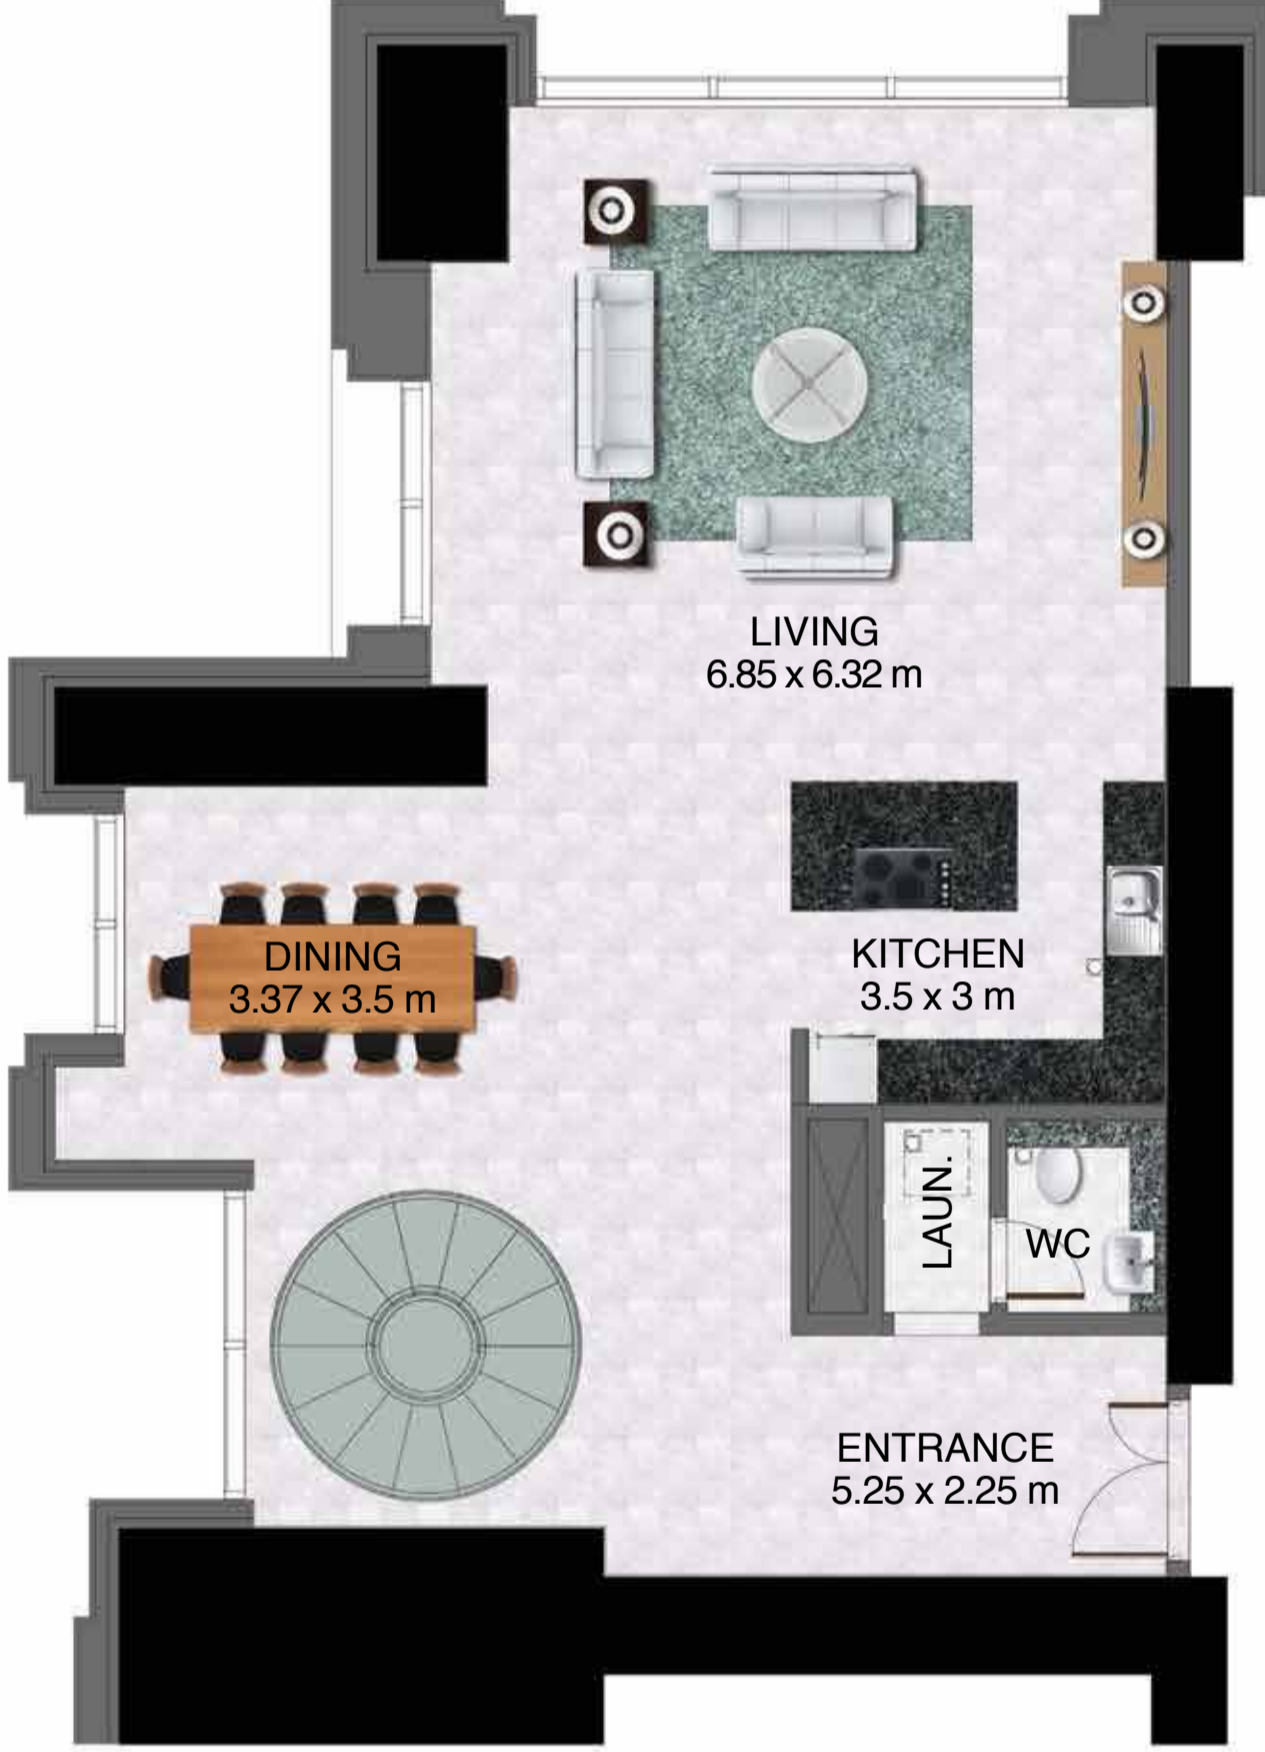

ABU DHABI

Level 4

Unit no. 01 - Lower floor

1 Bedroom

Total area 2,021.68 sq ft

DUBAI WATER CANAL

SHEIKH ZAYED ROAD

MEYDAN

ABU DHABI

Level 5

Unit no. 01 - Upper floor

1 Bedroom

Total area 2,021.68 sq ft

DUBAI WATER CANAL

SHEIKH ZAYED ROAD

MEYDAN