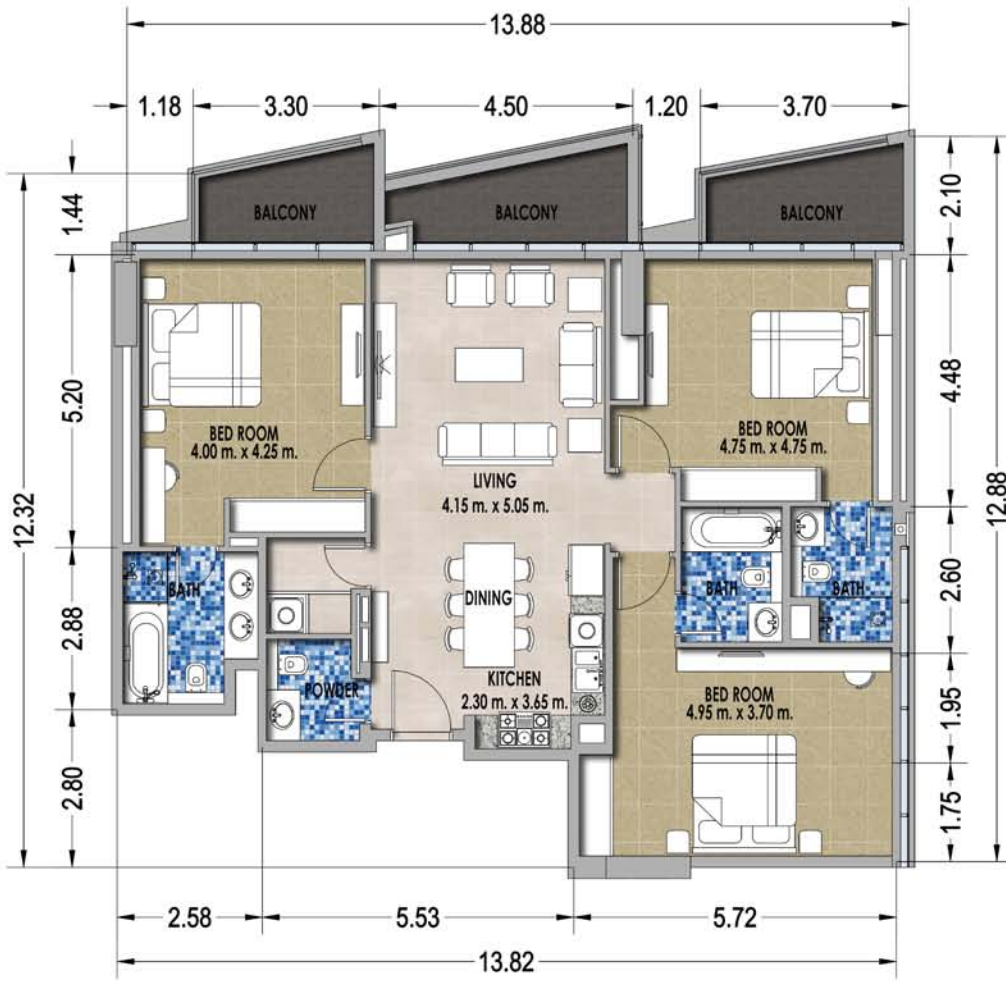

Unit Type: 4 BEDROOMS

Unit No: Fella C1-213		
Type: 4 Bedrooms		
Suite Area	186.33 sq.m.	2005.64 sq.ft.
Balcony Area	38.71 sq.m.	416.67 sq.ft.
Total Sellable Area	225.04 sq.m.	2422.31 sq.ft.

Unit Type: 4 BEDROOMS

Unit Type: 2 BEDROOMS

Unit No: Fella C1-410		
Type: 2 Bedrooms		
Suite Area	115.84 sq.m.	1246.89 sq.ft.
Balcony Area	17.36 sq.m.	186.86 sq.ft.
Total Sellable Area	133.20 sq.m.	1433.75 sq.ft.

Unit Type: 1 BEDROOM

Unit No: Fella C1-418		
Type: 1 Bedroom		
Suite Area	73.23 sq.m.	788.24 sq.ft.
Balcony Area	9.12 sq.m.	98.17 sq.ft.
Total Sellable Area	82.35 sq.m.	886.41 sq.ft.

Unit Type: 3 BEDROOMS

Unit No: Fella C1-502		
Type: 3 Bedrooms		
Suite Area	153.43 sq.m.	1651.51 sq.ft.
Balcony Area	34.32 sq.m.	369.42 sq.ft.
Total Sellable Area	187.75 sq.m.	2020.92 sq.ft.

Unit Type: 3 BEDROOMS

Unit No: Fella C1-503		
Type: 3 Bedrooms		
Suite Area	139.31 sq.m.	1499.52 sq.ft.
Balcony Area	22.42 sq.m.	241.33 sq.ft.
Total Sellable Area	161.73 sq.m.	1740.85 sq.ft.

Unit Type: 3 BEDROOMS