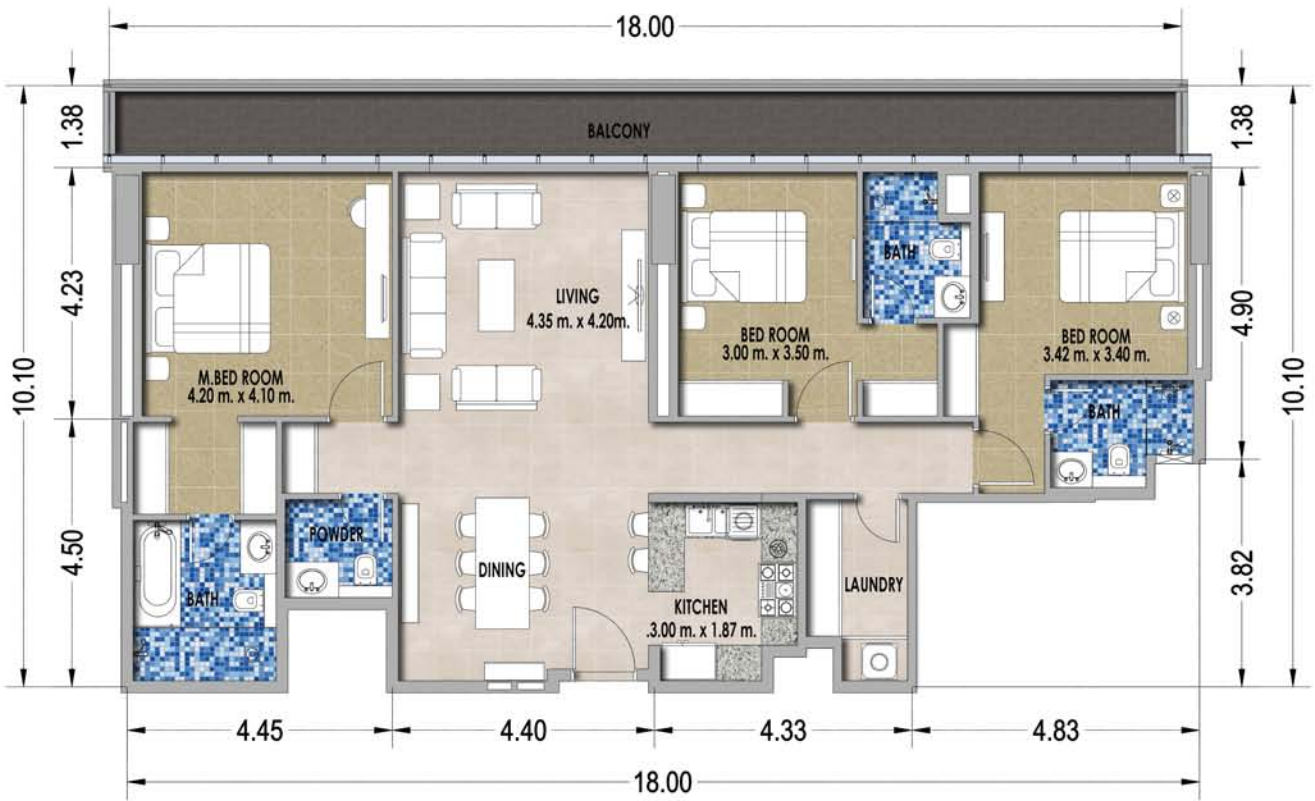

Unit Type: 4 BEDROOMS

Unit No: Fella C1-213		
Type: 4 Bedrooms		
Suite Area	186.33 sq.m.	2005.64 sq.ft.
Balcony Area	38.71 sq.m.	416.67 sq.ft.
Total Sellable Area	225.04 sq.m.	2422.31 sq.ft.

Unit Type: 4 BEDROOMS

Unit No: Fella C1-1109		
Type: 4 Bedrooms		
Suite Area	228.91 sq.m.	2463.96 sq.ft.
Balcony Area	184.41 sq.m.	1984.97 sq.ft.
Total Sellable Area	413.32 sq.m.	4448.94 sq.ft.

Unit Type: 1 BEDROOM

Unit No: Fella C1-309		
Type: 1 Bedroom		
Suite Area	72.80 sq.m.	783.61 sq.ft.
Balcony Area	12.49 sq.m.	134.44 sq.ft.
Total Sellable Area	85.29 sq.m.	918.05 sq.ft.

Unit Type: 2 BEDROOMS

Unit No: Fella C1-410		
Type: 2 Bedrooms		
Suite Area	115.84 sq.m.	1246.89 sq.ft.
Balcony Area	17.36 sq.m.	186.86 sq.ft.
Total Sellable Area	133.20 sq.m.	1433.75 sq.ft.

Unit Type: 1 BEDROOM

Unit No: Fella C1-418		
Type: 1 Bedroom		
Suite Area	73.23 sq.m.	788.24 sq.ft.
Balcony Area	9.12 sq.m.	98.17 sq.ft.
Total Sellable Area	82.35 sq.m.	886.41 sq.ft.

Unit Type: 3 BEDROOMS

Unit No: Fella C1-502		
Type: 3 Bedrooms		
Suite Area	153.43 sq.m.	1651.51 sq.ft.
Balcony Area	34.32 sq.m.	369.42 sq.ft.
Total Sellable Area	187.75 sq.m.	2020.92 sq.ft.