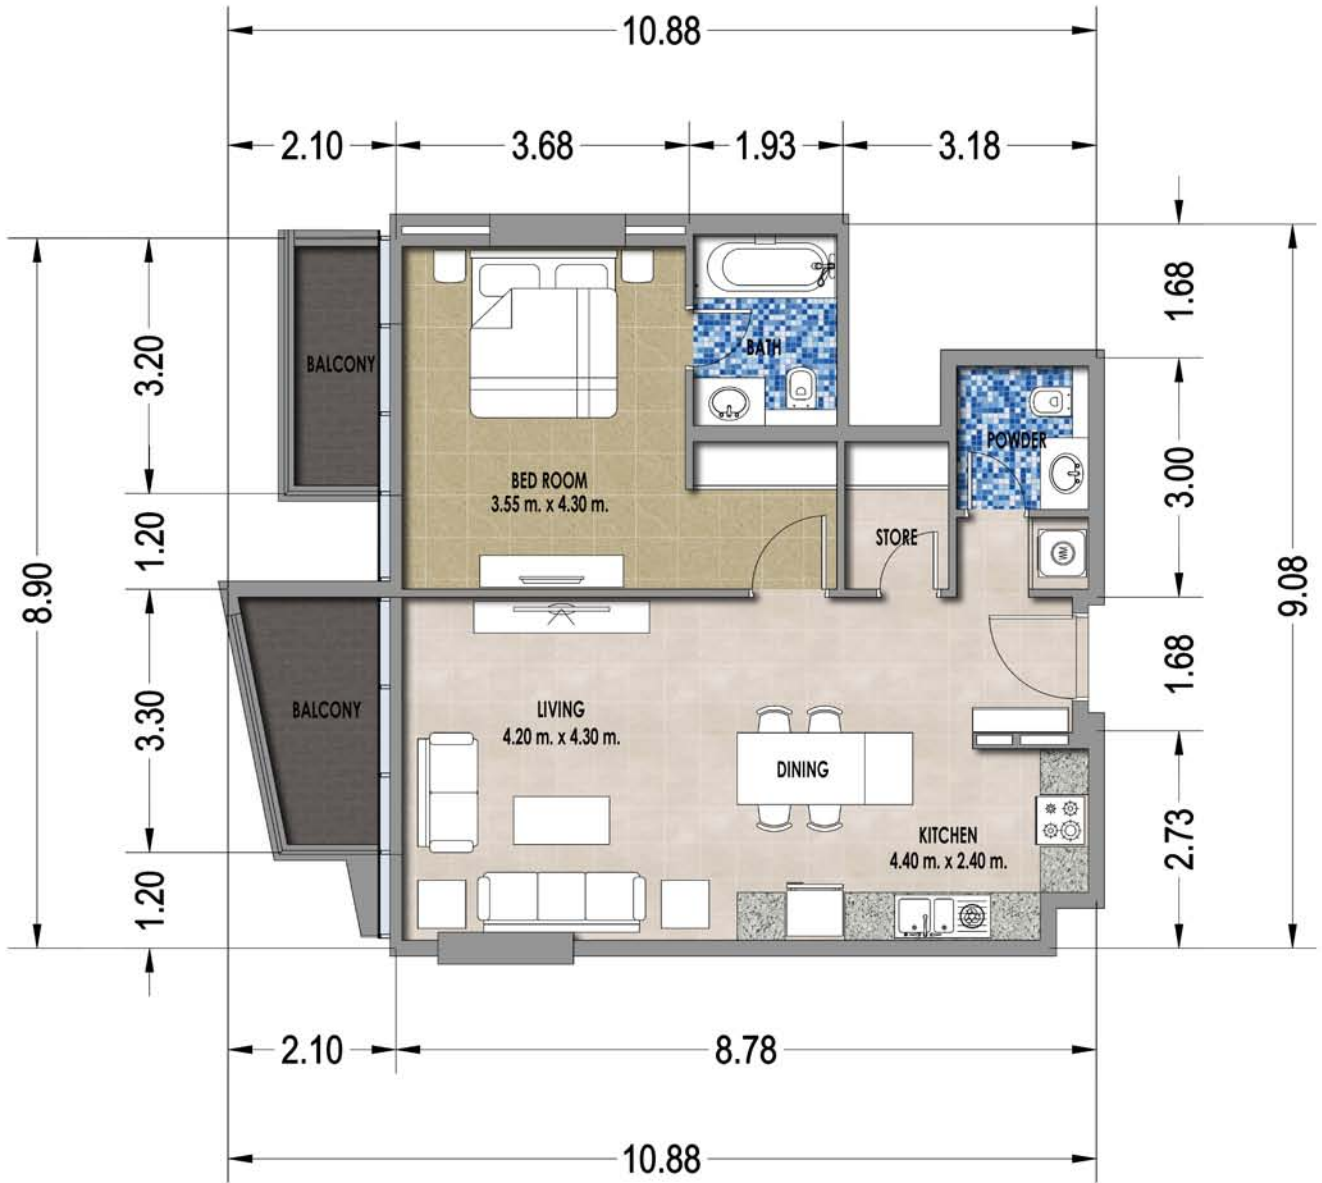

Unit Type: 4 BEDROOMS

Unit No: Fella C1-213		
Type: 4 Bedrooms		
Suite Area	186.33 sq.m.	2005.64 sq.ft.
Balcony Area	38.71 sq.m.	416.67 sq.ft.
Total Sellable Area	225.04 sq.m.	2422.31 sq.ft.

Unit Type: 4 BEDROOMS

Unit No: Fella C1-1109		
Type: 4 Bedrooms		
Suite Area	228.91 sq.m.	2463.96 sq.ft.
Balcony Area	184.41 sq.m.	1984.97 sq.ft.
Total Sellable Area	413.32 sq.m.	4448.94 sq.ft.

Unit Type: 1 BEDROOM

Unit No: Fella C1-309		
Type: 1 Bedroom		
Suite Area	72.80 sq.m.	783.61 sq.ft.
Balcony Area	12.49 sq.m.	134.44 sq.ft.
Total Sellable Area	85.29 sq.m.	918.05 sq.ft.

Unit Type: 2 BEDROOMS

Unit No: Fella C1-410		
Type: 2 Bedrooms		
Suite Area	115.84 sq.m.	1246.89 sq.ft.
Balcony Area	17.36 sq.m.	186.86 sq.ft.
Total Sellable Area	133.20 sq.m.	1433.75 sq.ft.

Unit Type: 1 BEDROOM

Unit No: Fella C1-418		
Type: 1 Bedroom		
Suite Area	73.23 sq.m.	788.24 sq.ft.
Balcony Area	9.12 sq.m.	98.17 sq.ft.
Total Sellable Area	82.35 sq.m.	886.41 sq.ft.

Unit Type: 3 BEDROOMS

Unit No: Fella C1-502		
Type: 3 Bedrooms		
Suite Area	153.43 sq.m.	1651.51 sq.ft.
Balcony Area	34.32 sq.m.	369.42 sq.ft.
Total Sellable Area	187.75 sq.m.	2020.92 sq.ft.