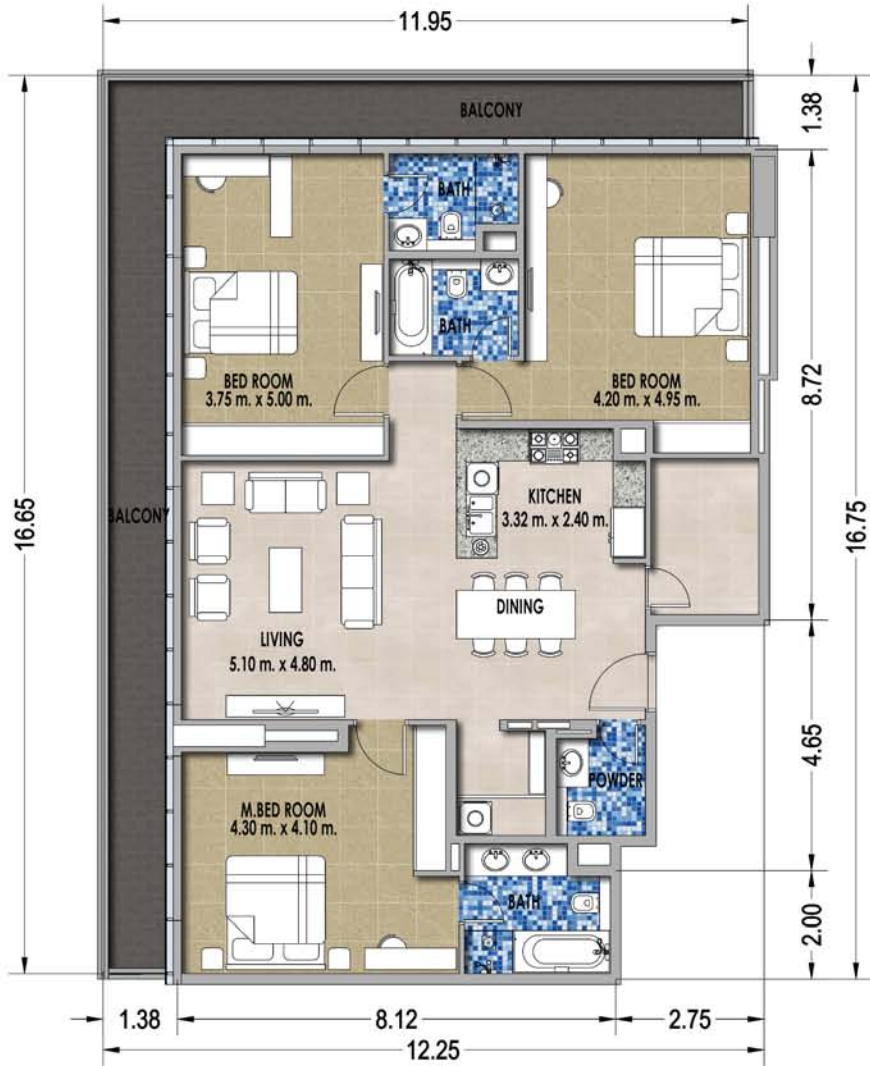

Unit Type: 4 BEDROOMS

Unit No: Fella C1-213		
Type: 4 Bedrooms		
Suite Area	186.33 sq.m.	2005.64 sq.ft.
Balcony Area	38.71 sq.m.	416.67 sq.ft.
Total Sellable Area	225.04 sq.m.	2422.31 sq.ft.

Unit Type: 4 BEDROOMS

Unit No: Fella C1-1109		
Type: 4 Bedrooms		
Suite Area	228.91 sq.m.	2463.96 sq.ft.
Balcony Area	184.41 sq.m.	1984.97 sq.ft.
Total Sellable Area	413.32 sq.m.	4448.94 sq.ft.

Unit Type: 1 BEDROOM

Unit No: Fella C1-309		
Type: 1 Bedroom		
Suite Area	72.80 sq.m.	783.61 sq.ft.
Balcony Area	12.49 sq.m.	134.44 sq.ft.
Total Sellable Area	85.29 sq.m.	918.05 sq.ft.

Unit Type: 2 BEDROOMS

Unit No: Fella C1-410		
Type: 2 Bedrooms		
Suite Area	115.84 sq.m.	1246.89 sq.ft.
Balcony Area	17.36 sq.m.	186.86 sq.ft.
Total Sellable Area	133.20 sq.m.	1433.75 sq.ft.

Unit Type: 1 BEDROOM

Unit No: Fella C1-418		
Type: 1 Bedroom		
Suite Area	73.23 sq.m.	788.24 sq.ft.
Balcony Area	9.12 sq.m.	98.17 sq.ft.
Total Sellable Area	82.35 sq.m.	886.41 sq.ft.

Unit Type: 3 BEDROOMS

Unit No: Fella C1-502		
Type: 3 Bedrooms		
Suite Area	153.43 sq.m.	1651.51 sq.ft.
Balcony Area	34.32 sq.m.	369.42 sq.ft.
Total Sellable Area	187.75 sq.m.	2020.92 sq.ft.