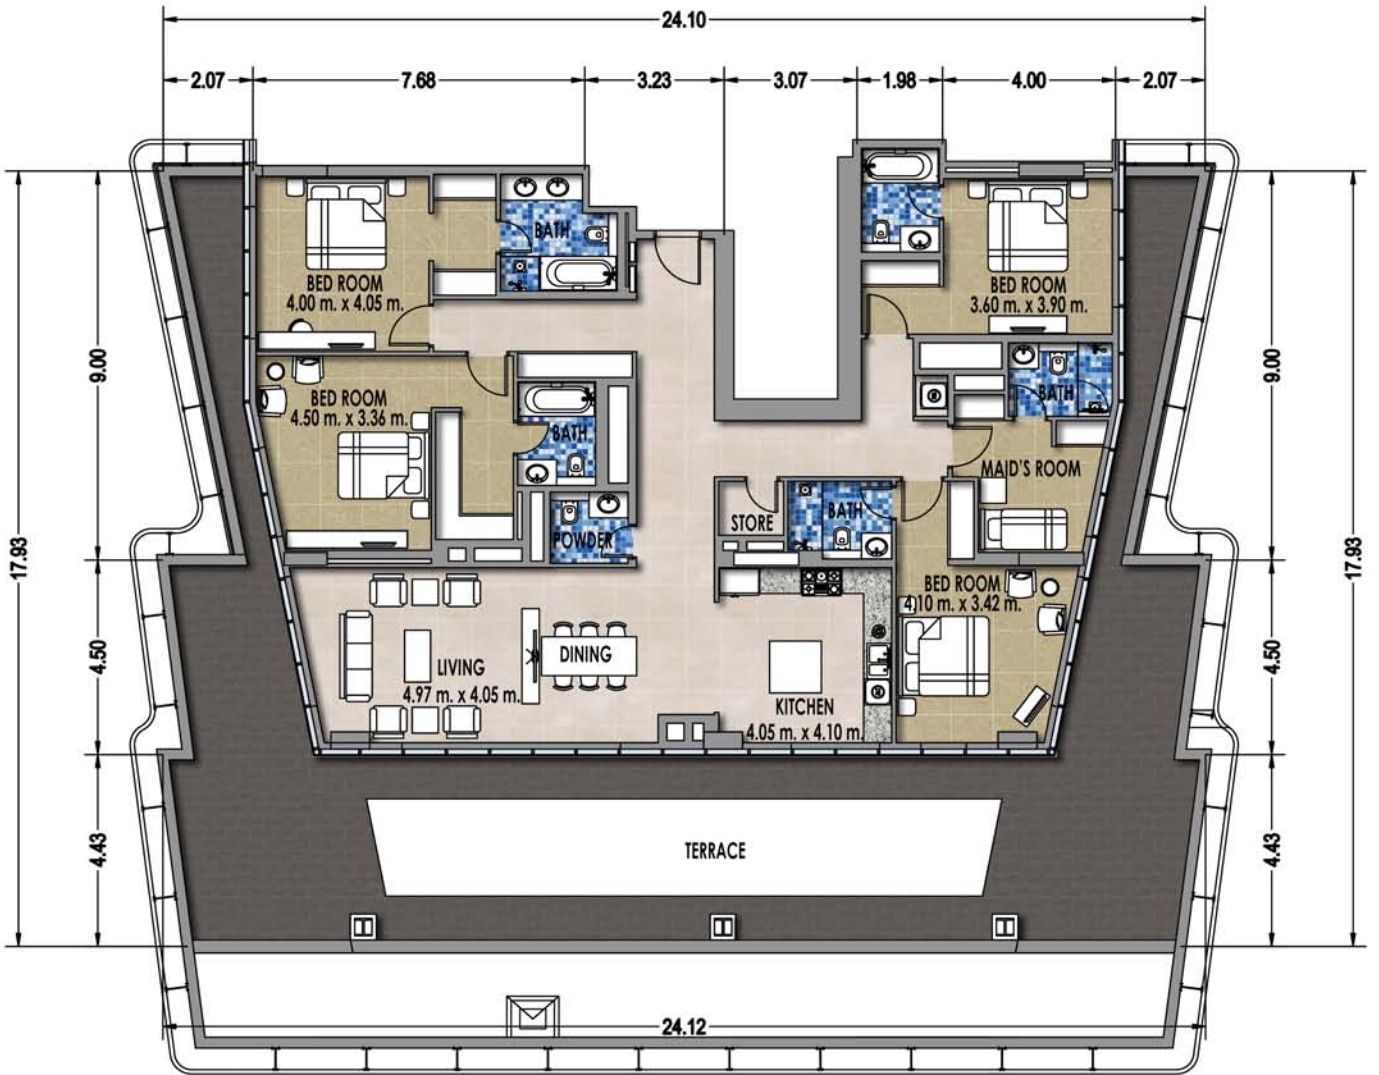

Unit Type: 4 BEDROOMS

Unit No: Fella C1-812		
Type: 4 Bedrooms		
Suite Area	229.82 sq.m.	2473.76 sq.ft.
Balcony Area	153.10 sq.m.	1647.95 sq.ft.
Total Sellable Area	382.92 sq.m.	4121.71 sq.ft.