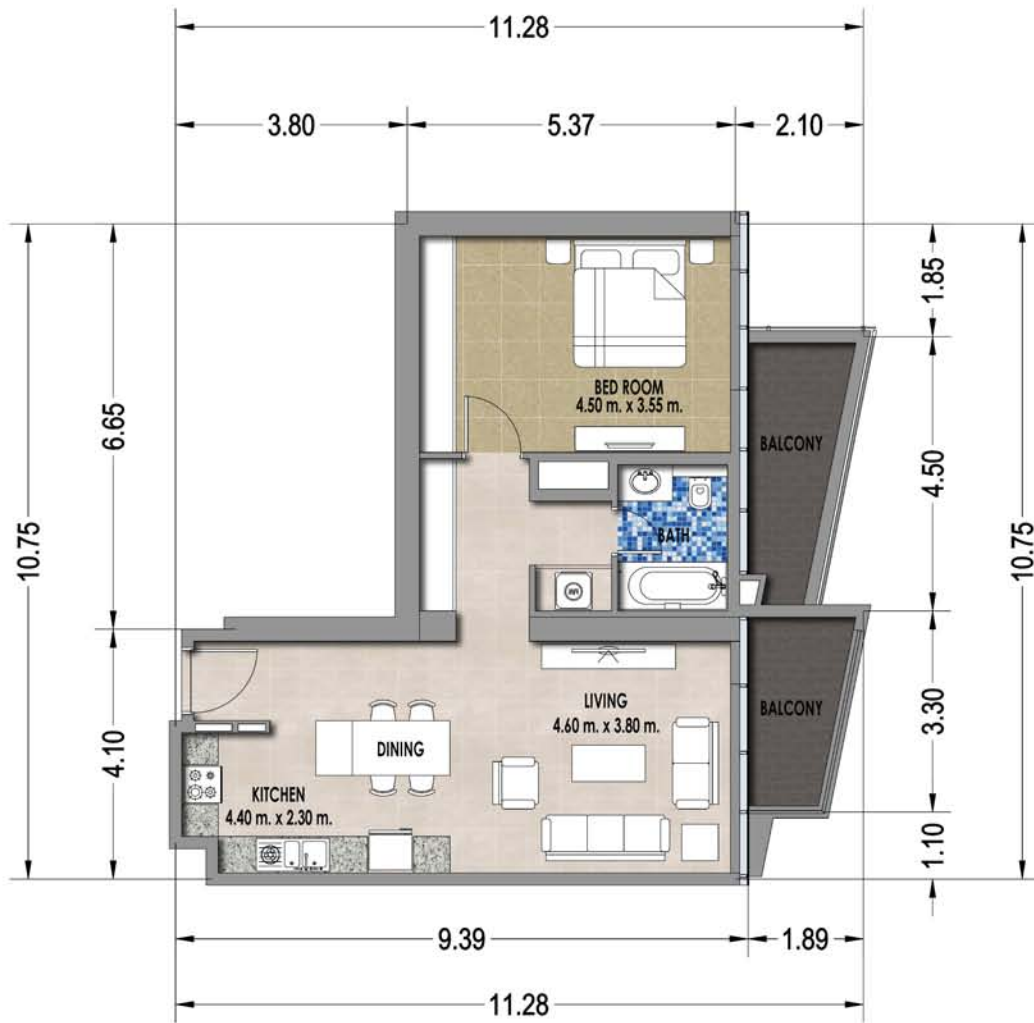

Unit Type: 4 BEDROOMS

Unit No: Fella C1-213		
Type: 4 Bedrooms		
Suite Area	186.33 sq.m.	2005.64 sq.ft.
Balcony Area	38.71 sq.m.	416.67 sq.ft.
Total Sellable Area	225.04 sq.m.	2422.31 sq.ft.

Unit Type: 4 BEDROOMS

Unit No: Fella C1-1109		
Type: 4 Bedrooms		
Suite Area	228.91 sq.m.	2463.96 sq.ft.
Balcony Area	184.41 sq.m.	1984.97 sq.ft.
Total Sellable Area	413.32 sq.m.	4448.94 sq.ft.

Unit Type: 1 BEDROOM

Unit No: Fella C1-309		
Type: 1 Bedroom		
Suite Area	72.80 sq.m.	783.61 sq.ft.
Balcony Area	12.49 sq.m.	134.44 sq.ft.
Total Sellable Area	85.29 sq.m.	918.05 sq.ft.

Unit Type: 2 BEDROOMS

Unit No: Fella C1-410		
Type: 2 Bedrooms		
Suite Area	115.84 sq.m.	1246.89 sq.ft.
Balcony Area	17.36 sq.m.	186.86 sq.ft.
Total Sellable Area	133.20 sq.m.	1433.75 sq.ft.

Unit Type: 1 BEDROOM

Unit No: Fella C1-418		
Type: 1 Bedroom		
Suite Area	73.23 sq.m.	788.24 sq.ft.
Balcony Area	9.12 sq.m.	98.17 sq.ft.
Total Sellable Area	82.35 sq.m.	886.41 sq.ft.

Unit Type: 3 BEDROOMS

Unit No: Fella C1-502		
Type: 3 Bedrooms		
Suite Area	153.43 sq.m.	1651.51 sq.ft.
Balcony Area	34.32 sq.m.	369.42 sq.ft.
Total Sellable Area	187.75 sq.m.	2020.92 sq.ft.