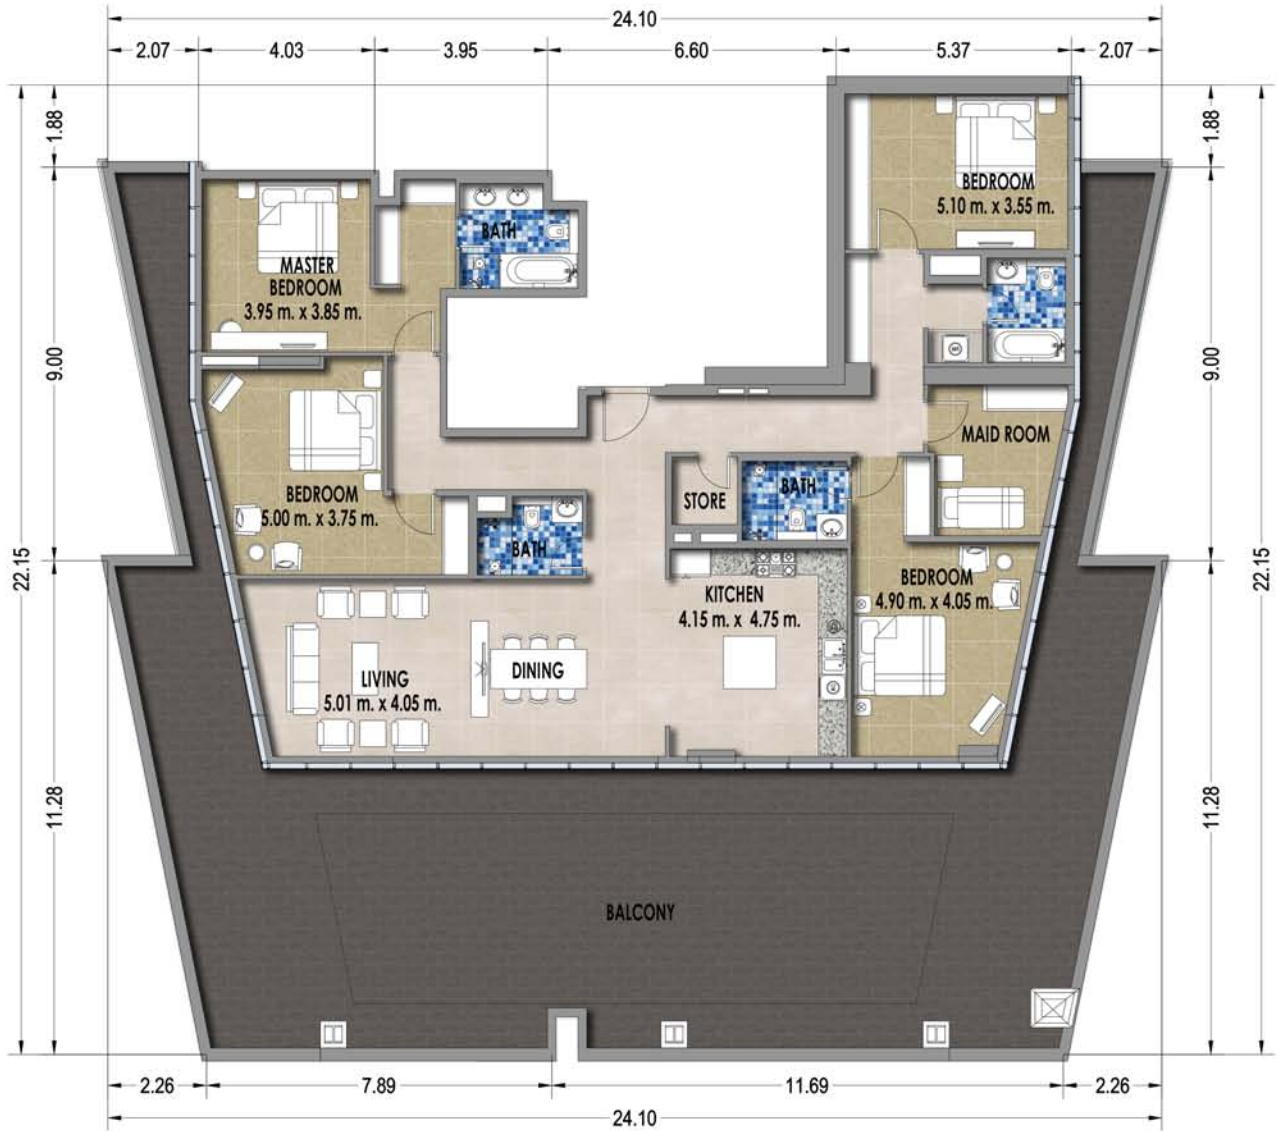

Unit Type: 4 BEDROOMS

Unit No: Fella C1-213		
Type: 4 Bedrooms		
Suite Area	186.33 sq.m.	2005.64 sq.ft.
Balcony Area	38.71 sq.m.	416.67 sq.ft.
Total Sellable Area	225.04 sq.m.	2422.31 sq.ft.

Unit Type: 4 BEDROOMS

Unit No: Fella C1-1109		
Type: 4 Bedrooms		
Suite Area	228.91 sq.m.	2463.96 sq.ft.
Balcony Area	184.41 sq.m.	1984.97 sq.ft.
Total Sellable Area	413.32 sq.m.	4448.94 sq.ft.

Unit Type: 1 BEDROOM

Unit No: Fella C1-309		
Type: 1 Bedroom		
Suite Area	72.80 sq.m.	783.61 sq.ft.
Balcony Area	12.49 sq.m.	134.44 sq.ft.
Total Sellable Area	85.29 sq.m.	918.05 sq.ft.

Unit Type: 2 BEDROOMS

Unit No: Fella C1-410		
Type: 2 Bedrooms		
Suite Area	115.84 sq.m.	1246.89 sq.ft.
Balcony Area	17.36 sq.m.	186.86 sq.ft.
Total Sellable Area	133.20 sq.m.	1433.75 sq.ft.

Unit Type: 1 BEDROOM

Unit No: Fella C1-418		
Type: 1 Bedroom		
Suite Area	73.23 sq.m.	788.24 sq.ft.
Balcony Area	9.12 sq.m.	98.17 sq.ft.
Total Sellable Area	82.35 sq.m.	886.41 sq.ft.

Unit Type: 3 BEDROOMS

Unit No: Fella C1-502		
Type: 3 Bedrooms		
Suite Area	153.43 sq.m.	1651.51 sq.ft.
Balcony Area	34.32 sq.m.	369.42 sq.ft.
Total Sellable Area	187.75 sq.m.	2020.92 sq.ft.