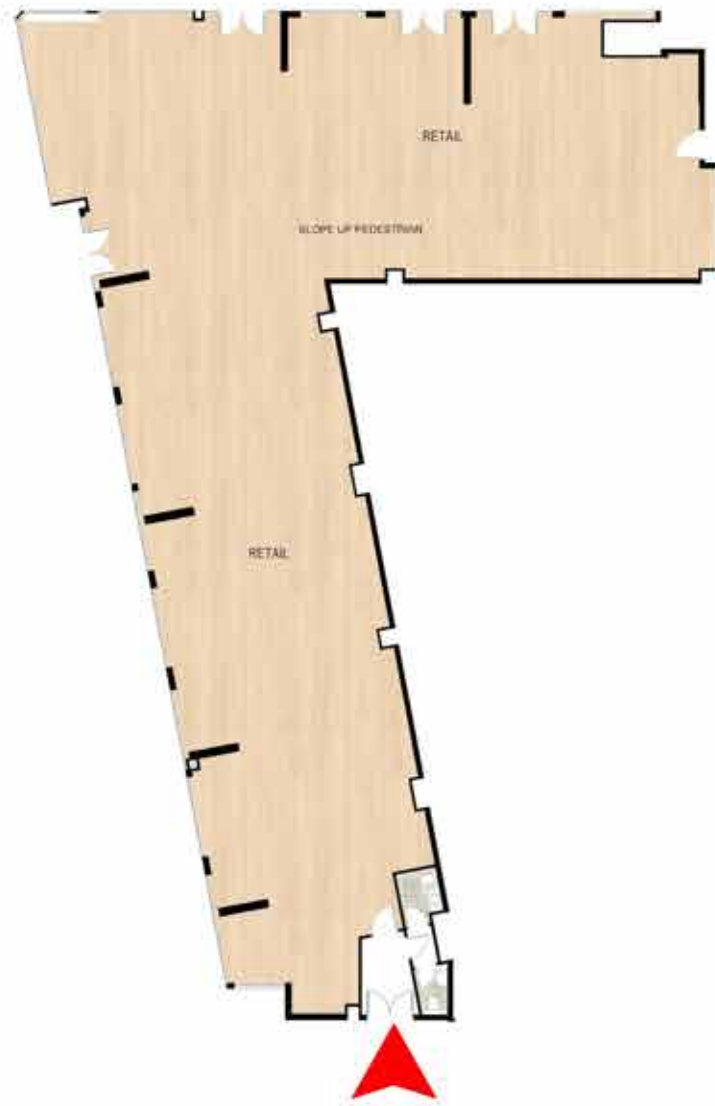

RETAILS TYPE UNITS RETAIL-01

Unit Area: 532.69 sq.m

Balcony Area: 0.00 sq.m

Total Area: 532.69 sq.m (5733.82 sq.ft)

RETAILS TYPE UNITS RETAIL-01

UNIT TYPE R1

RETAILS TYPE UNITS RETAIL-01
Unit Area: 532.69 sq.m
Balcony Area: 0.00 sq.m
Total Area: 532.69 sq.m (5733.82 sq.ft)