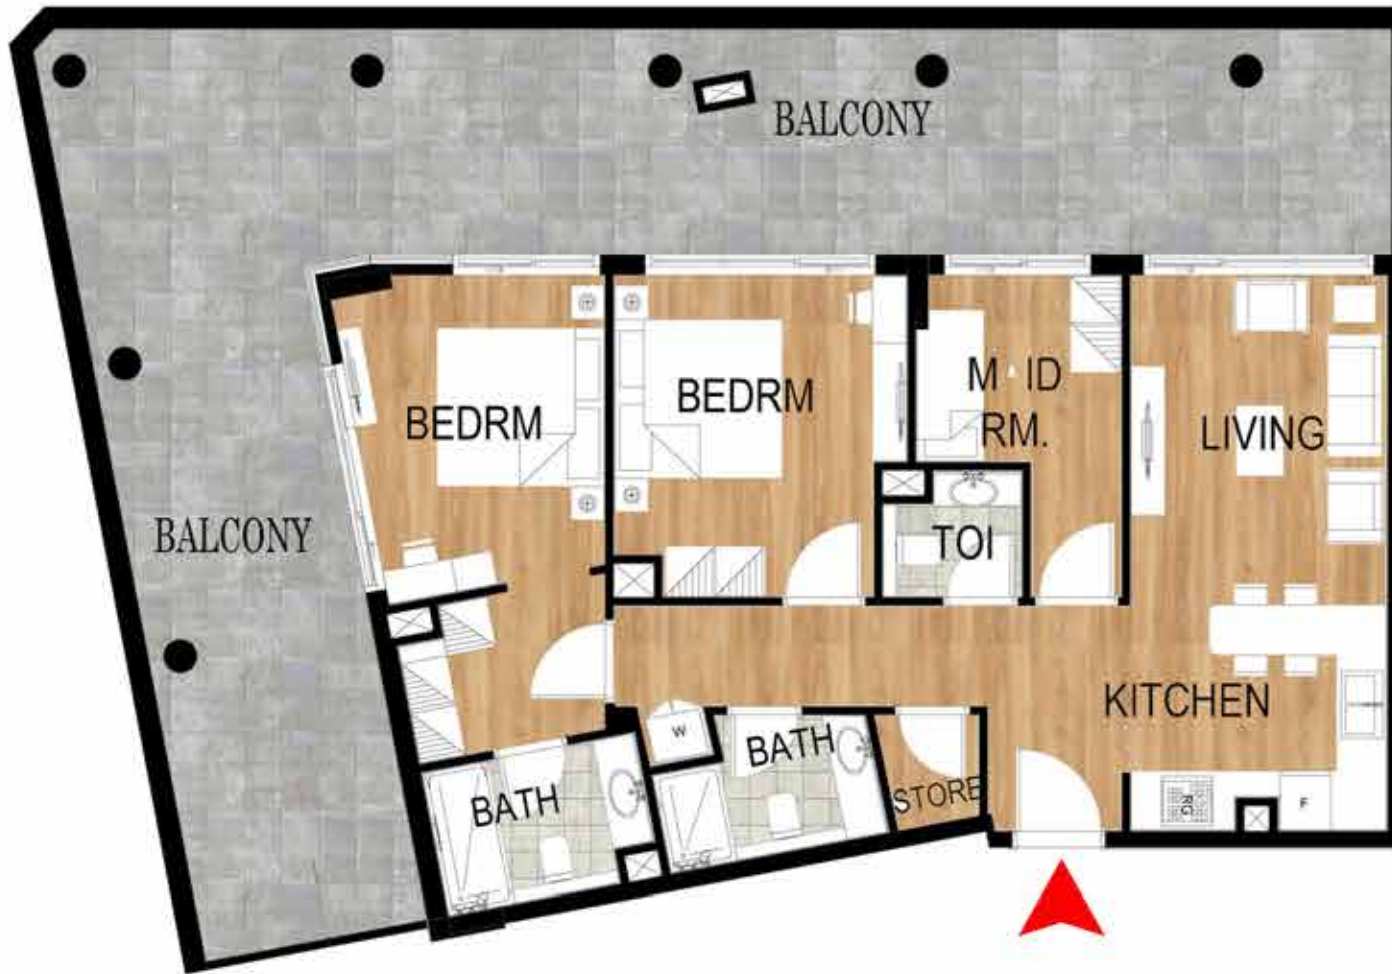

UNIT TYPE 1B13

1 BEDROOM APARTMENT 435
Unit Area: 52.34sq.m
Balcony Area: 23.16 sq.m
Total Area: 75.49 sq.m (812.56 sq.ft)

2 BEDROOMS APARTMENT 436

UNIT TYPE 2B3

2 BEDROOMS APARTMENT 436

Unit Area: 85.96 sq.m