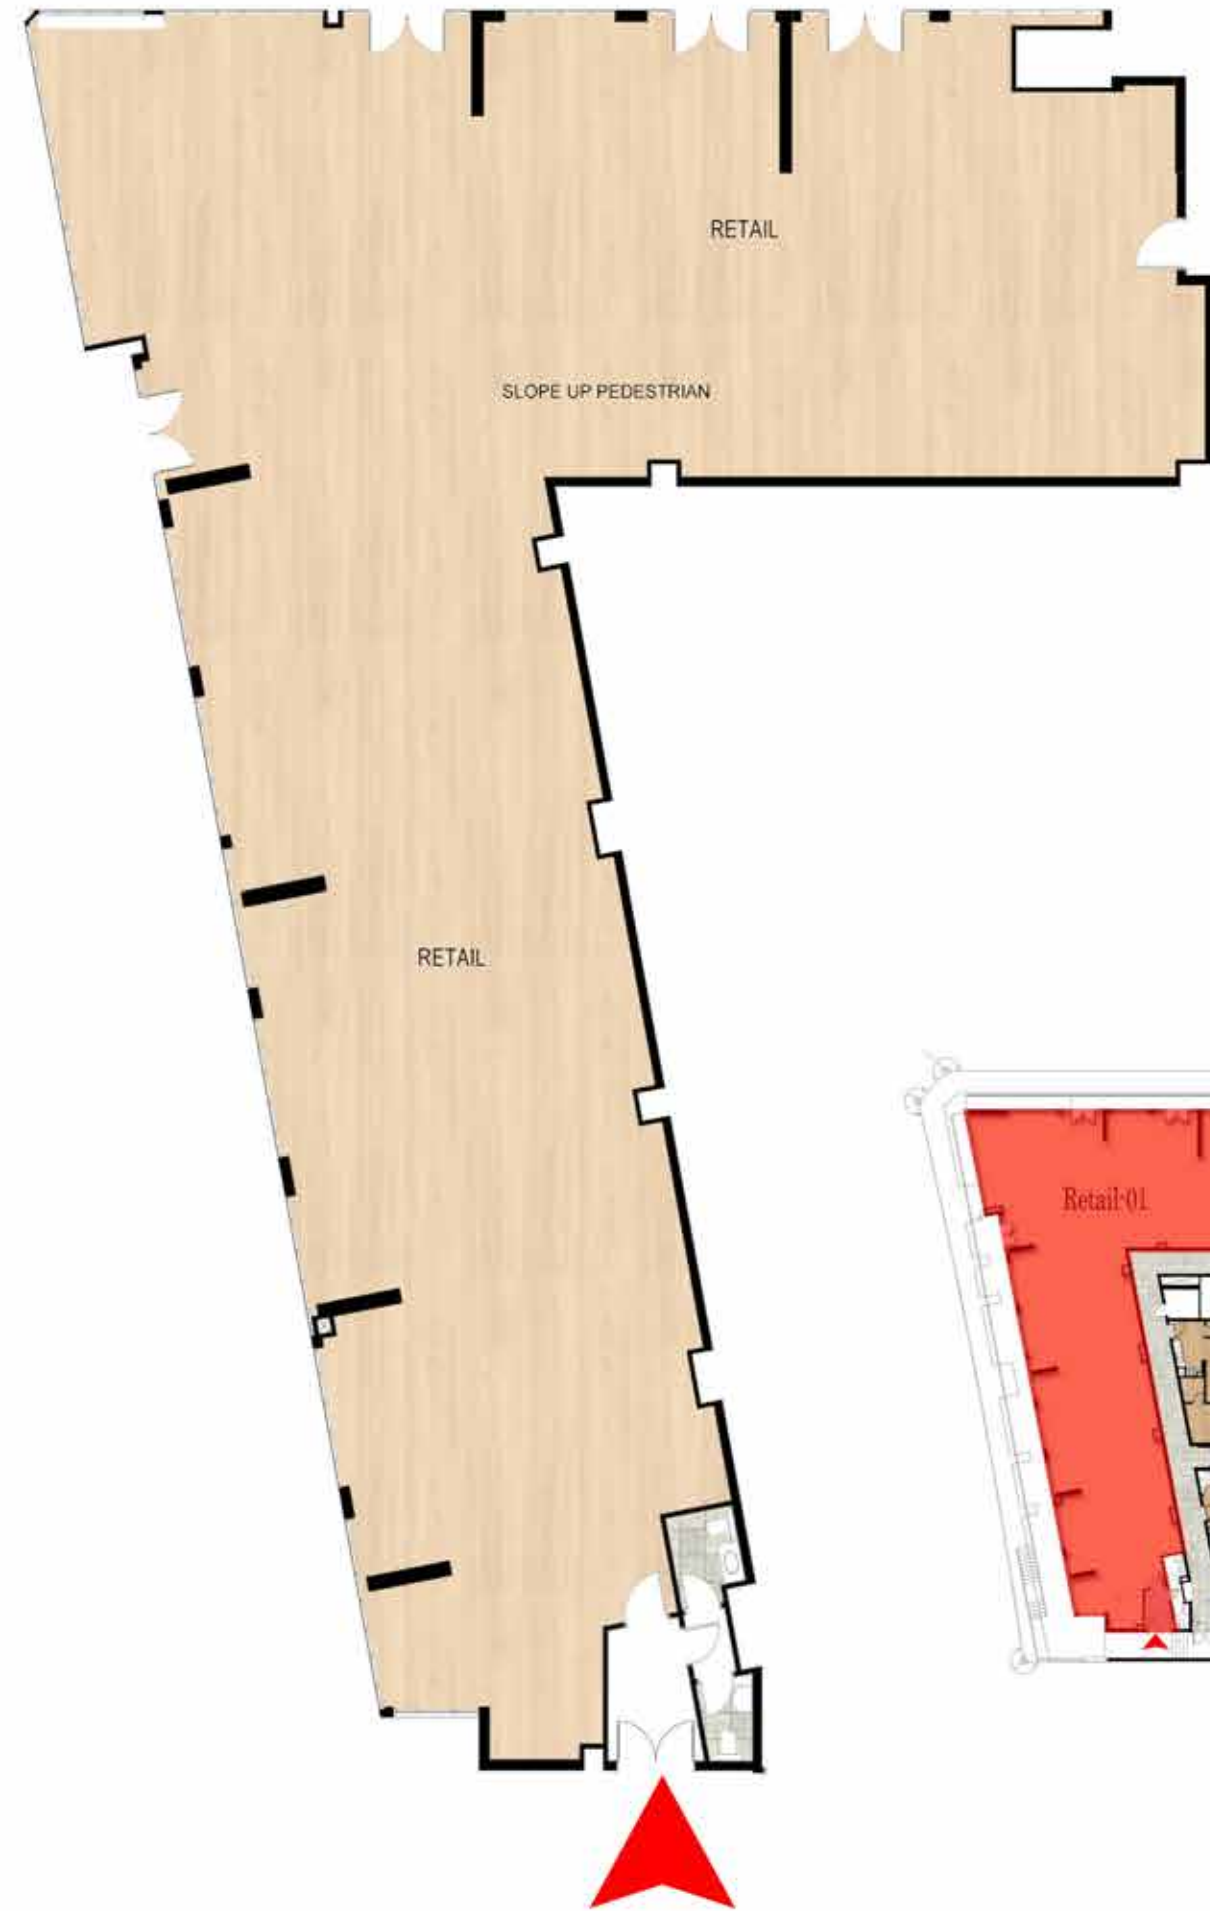

STUDIO APARTMENT G36

UNIT TYPE S3

STUDIO APARTMENT G36

Unit Area: 35.14 sq.m

Balcony Area: 4.31 sq.m

Total Area: 39.45 sq.m (424.64 sq.ft)

RETAILS TYPE UNITS RETAIL-01

UNIT TYPE R1